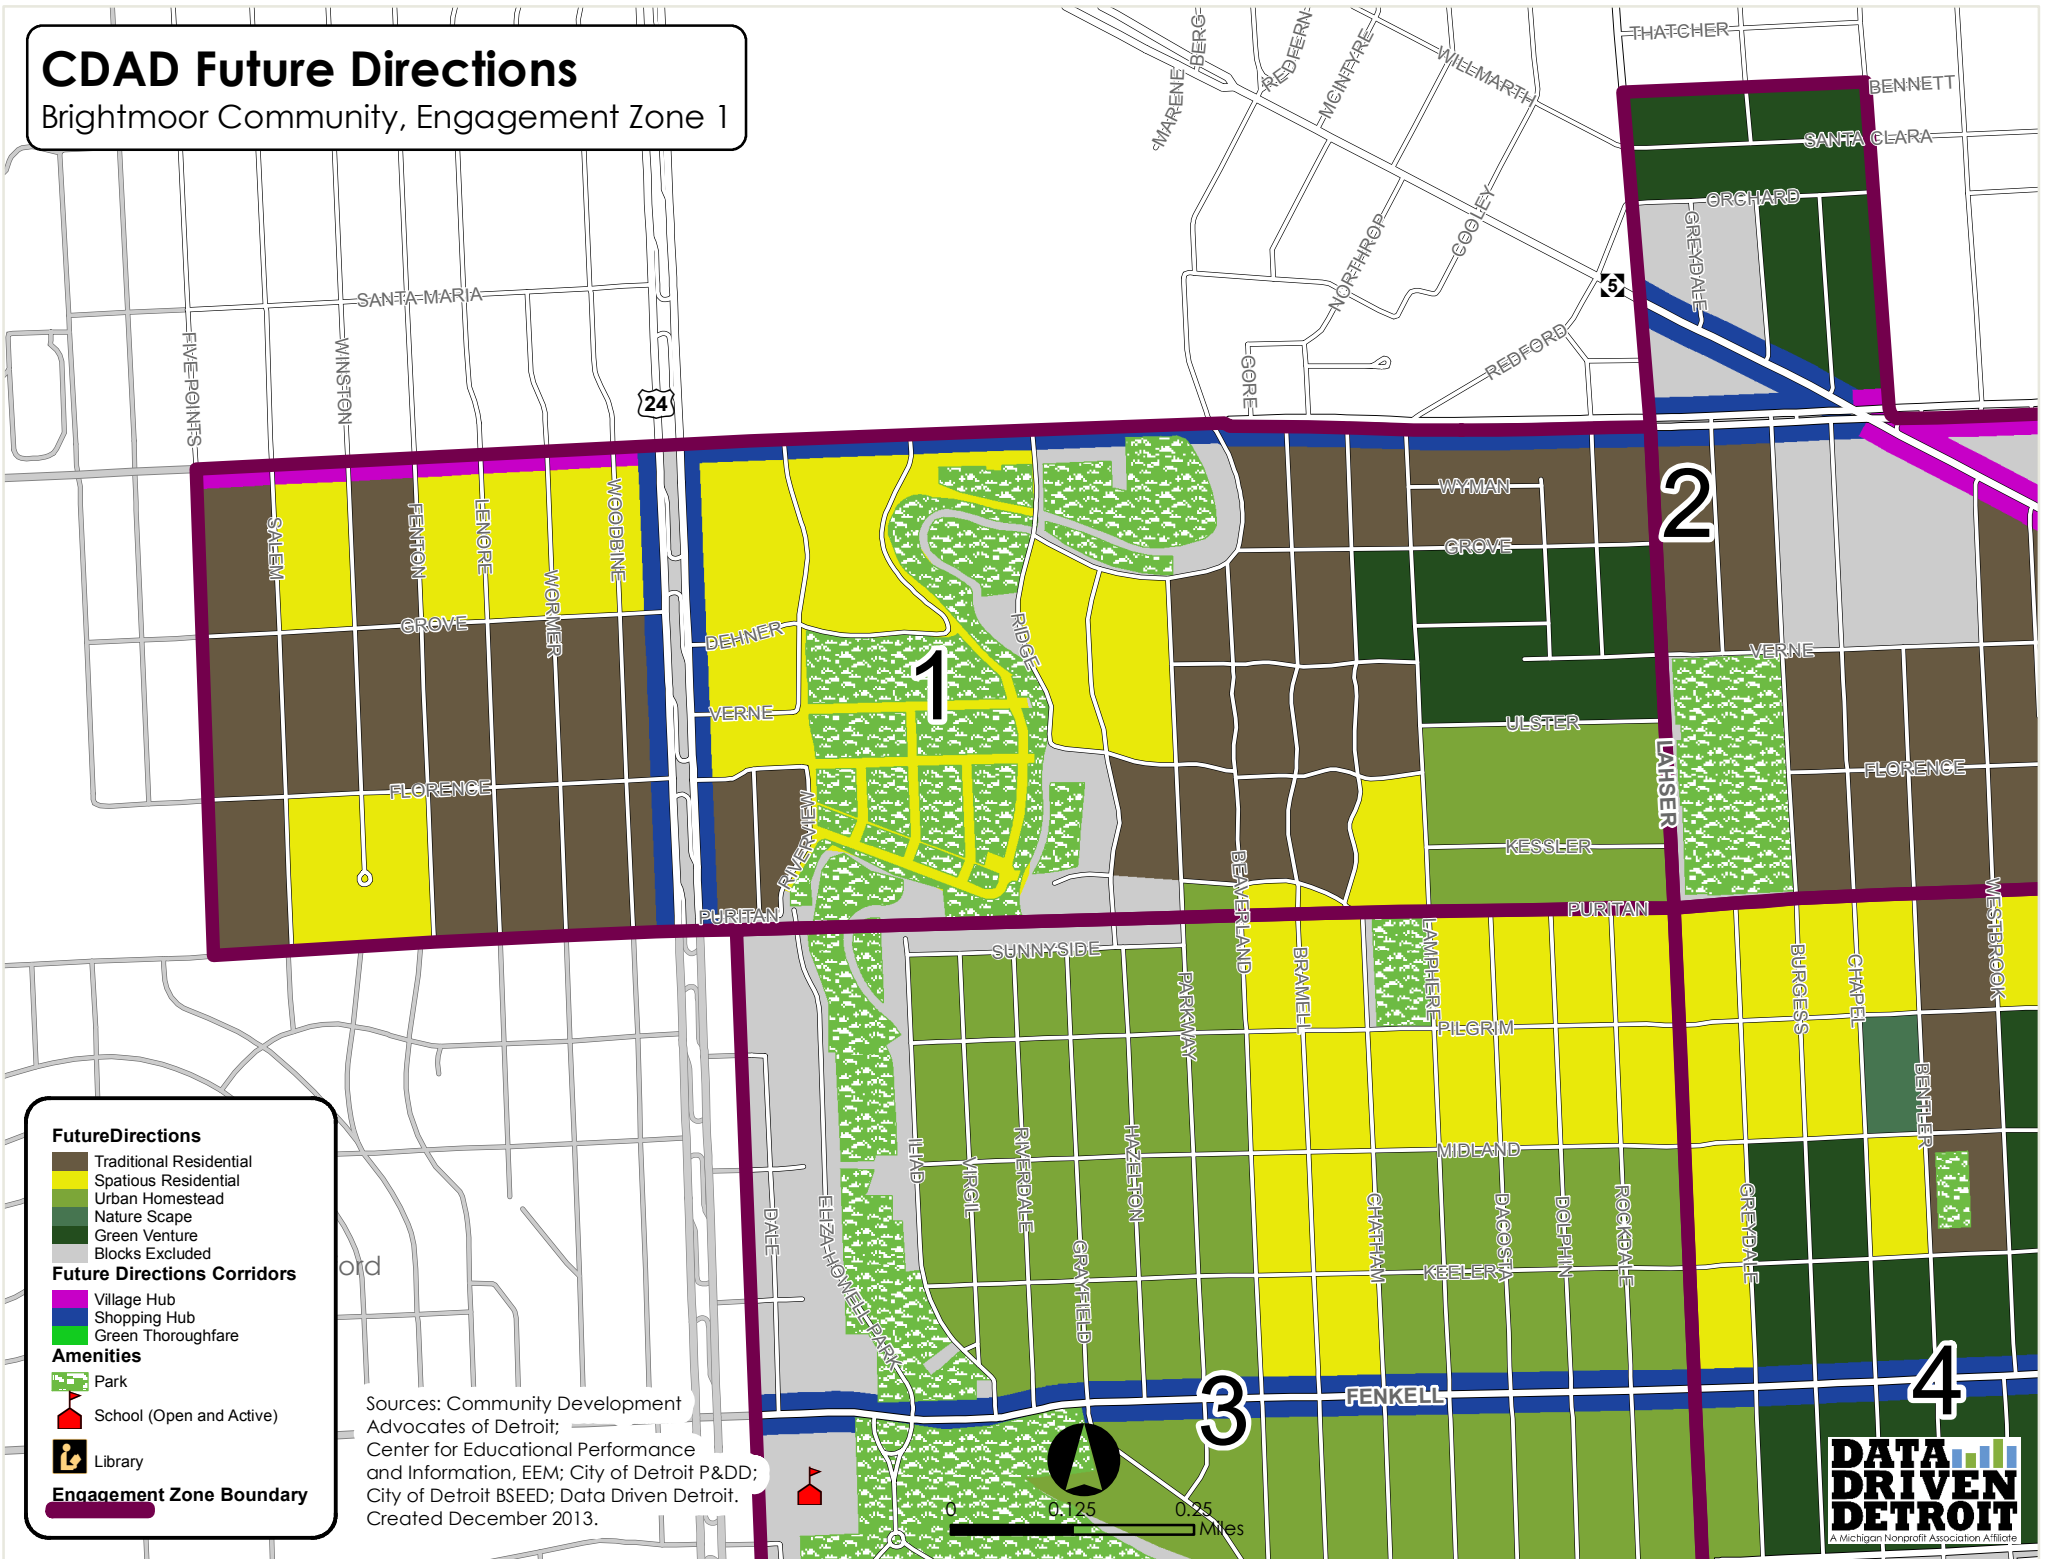

# CDAD Future Directions

Brightmoor Community, Engagement Zone 1

### FutureDirections

- Traditional Residential
- Spacious Residential
- Urban Homestead
- Nature Scape
- Green Venture
- Blocks Excluded

### Future Directions Corridors

- Village Hub
- Shopping Hub
- Green Thoroughfare

0 0.125 0.25 Miles

**DATA DRIVEN DETROIT**  
A Michigan Nonprofit Association Affiliate