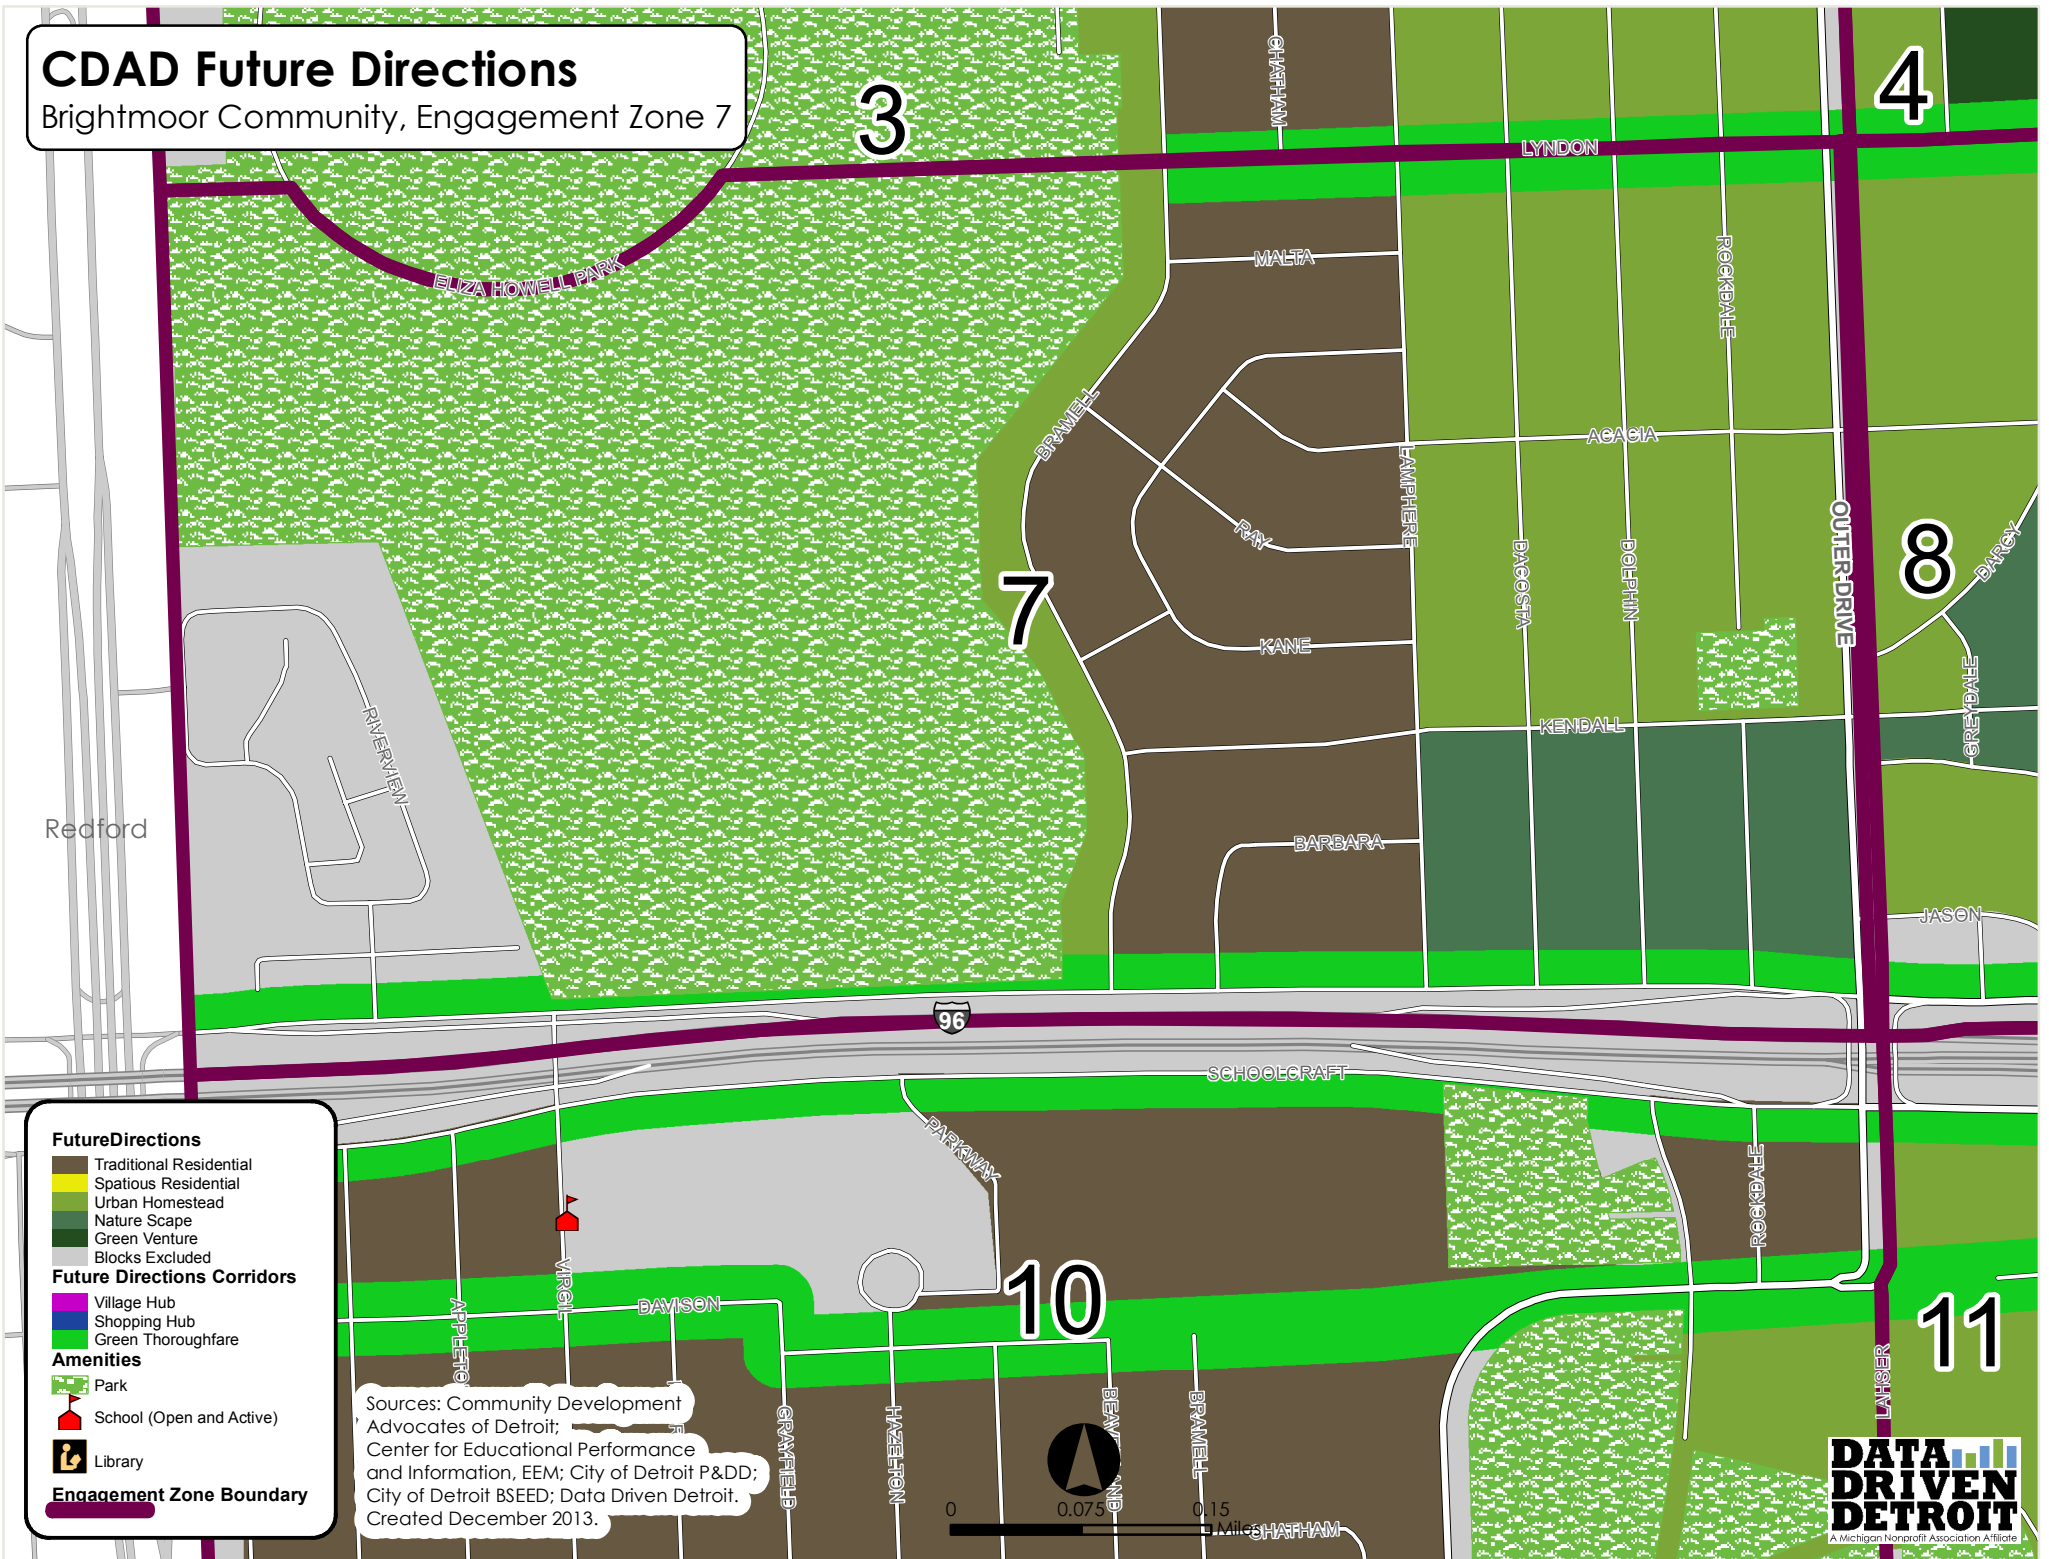

# CDAD Future Directions

Brightmoor Community, Engagement Zone 7

### FutureDirections

- Traditional Residential
- Spacious Residential
- Urban Homestead
- Nature Scape
- Green Venture
- Blocks Excluded

### Future Directions Corridors

- Village Hub
- Shopping Hub
- Green Thoroughfare