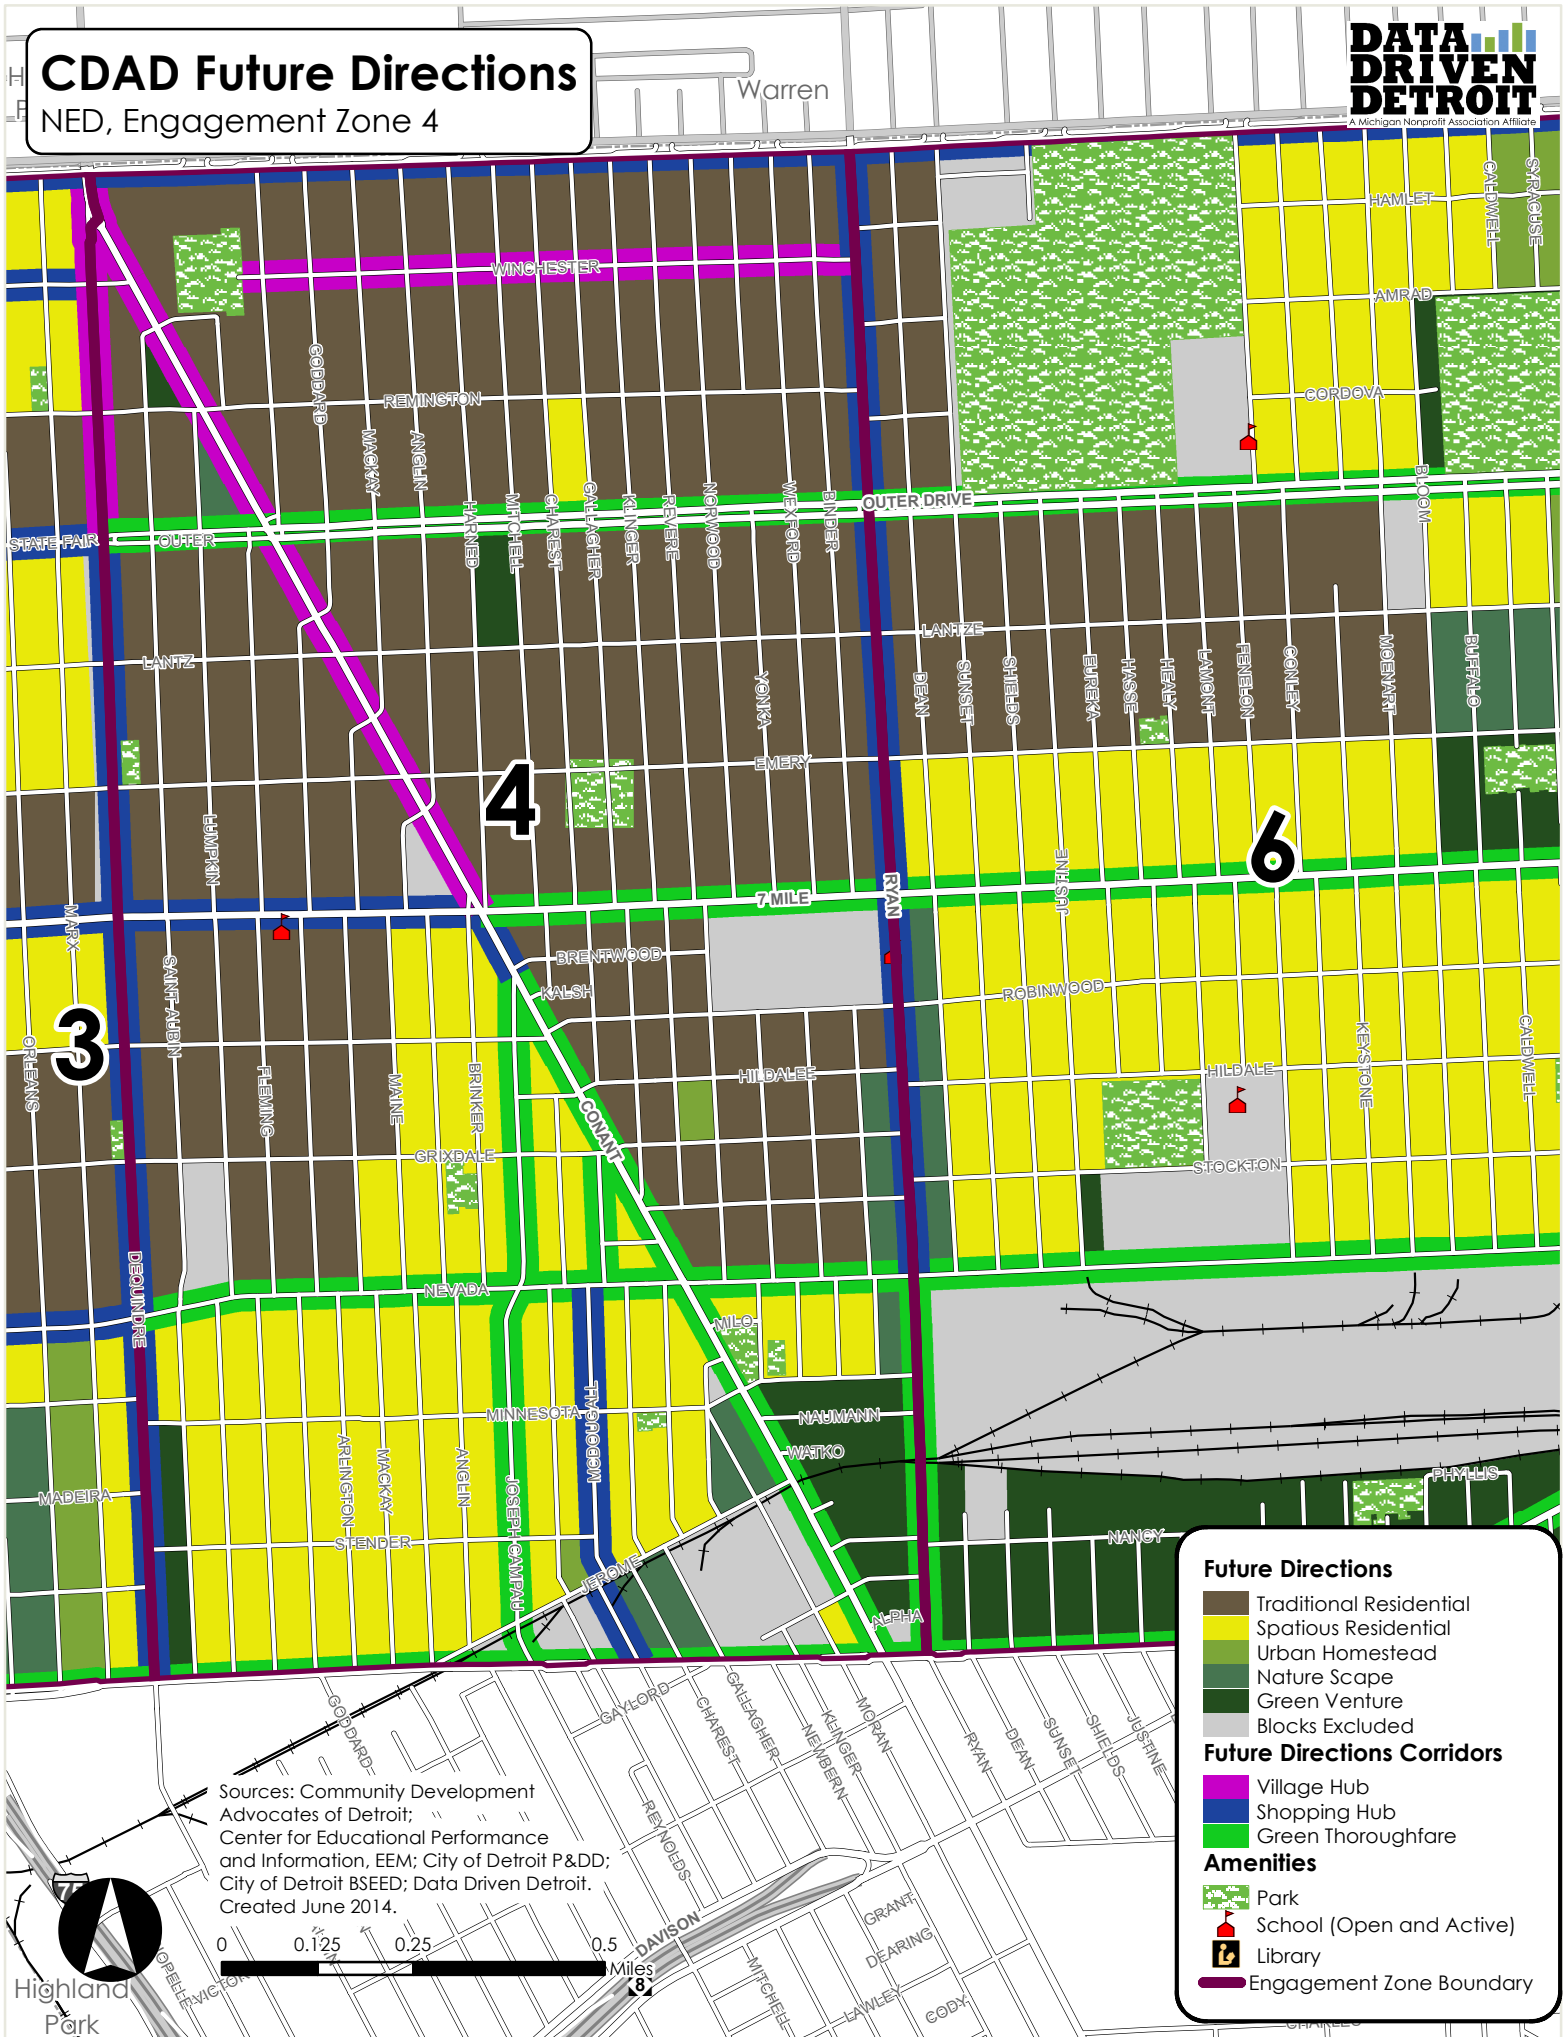

# CDAD Future Directions

NED, Engagement Zone 4

Sources: Community Development Advocates of Detroit; Center for Educational Performance and Information, EEM; City of Detroit P&DD; City of Detroit BSEED; Data Driven Detroit. Created June 2014.

**Future Directions**

- Traditional Residential
- Spacious Residential
- Urban Homestead
- Nature Scope
- Green Venture
- Blocks Excluded

**Future Directions Corridors**

- Village Hub
- Shopping Hub
- Green Thoroughfare

**Amenities**

- Park
- School (Open and Active)
- Library
- Engagement Zone Boundary