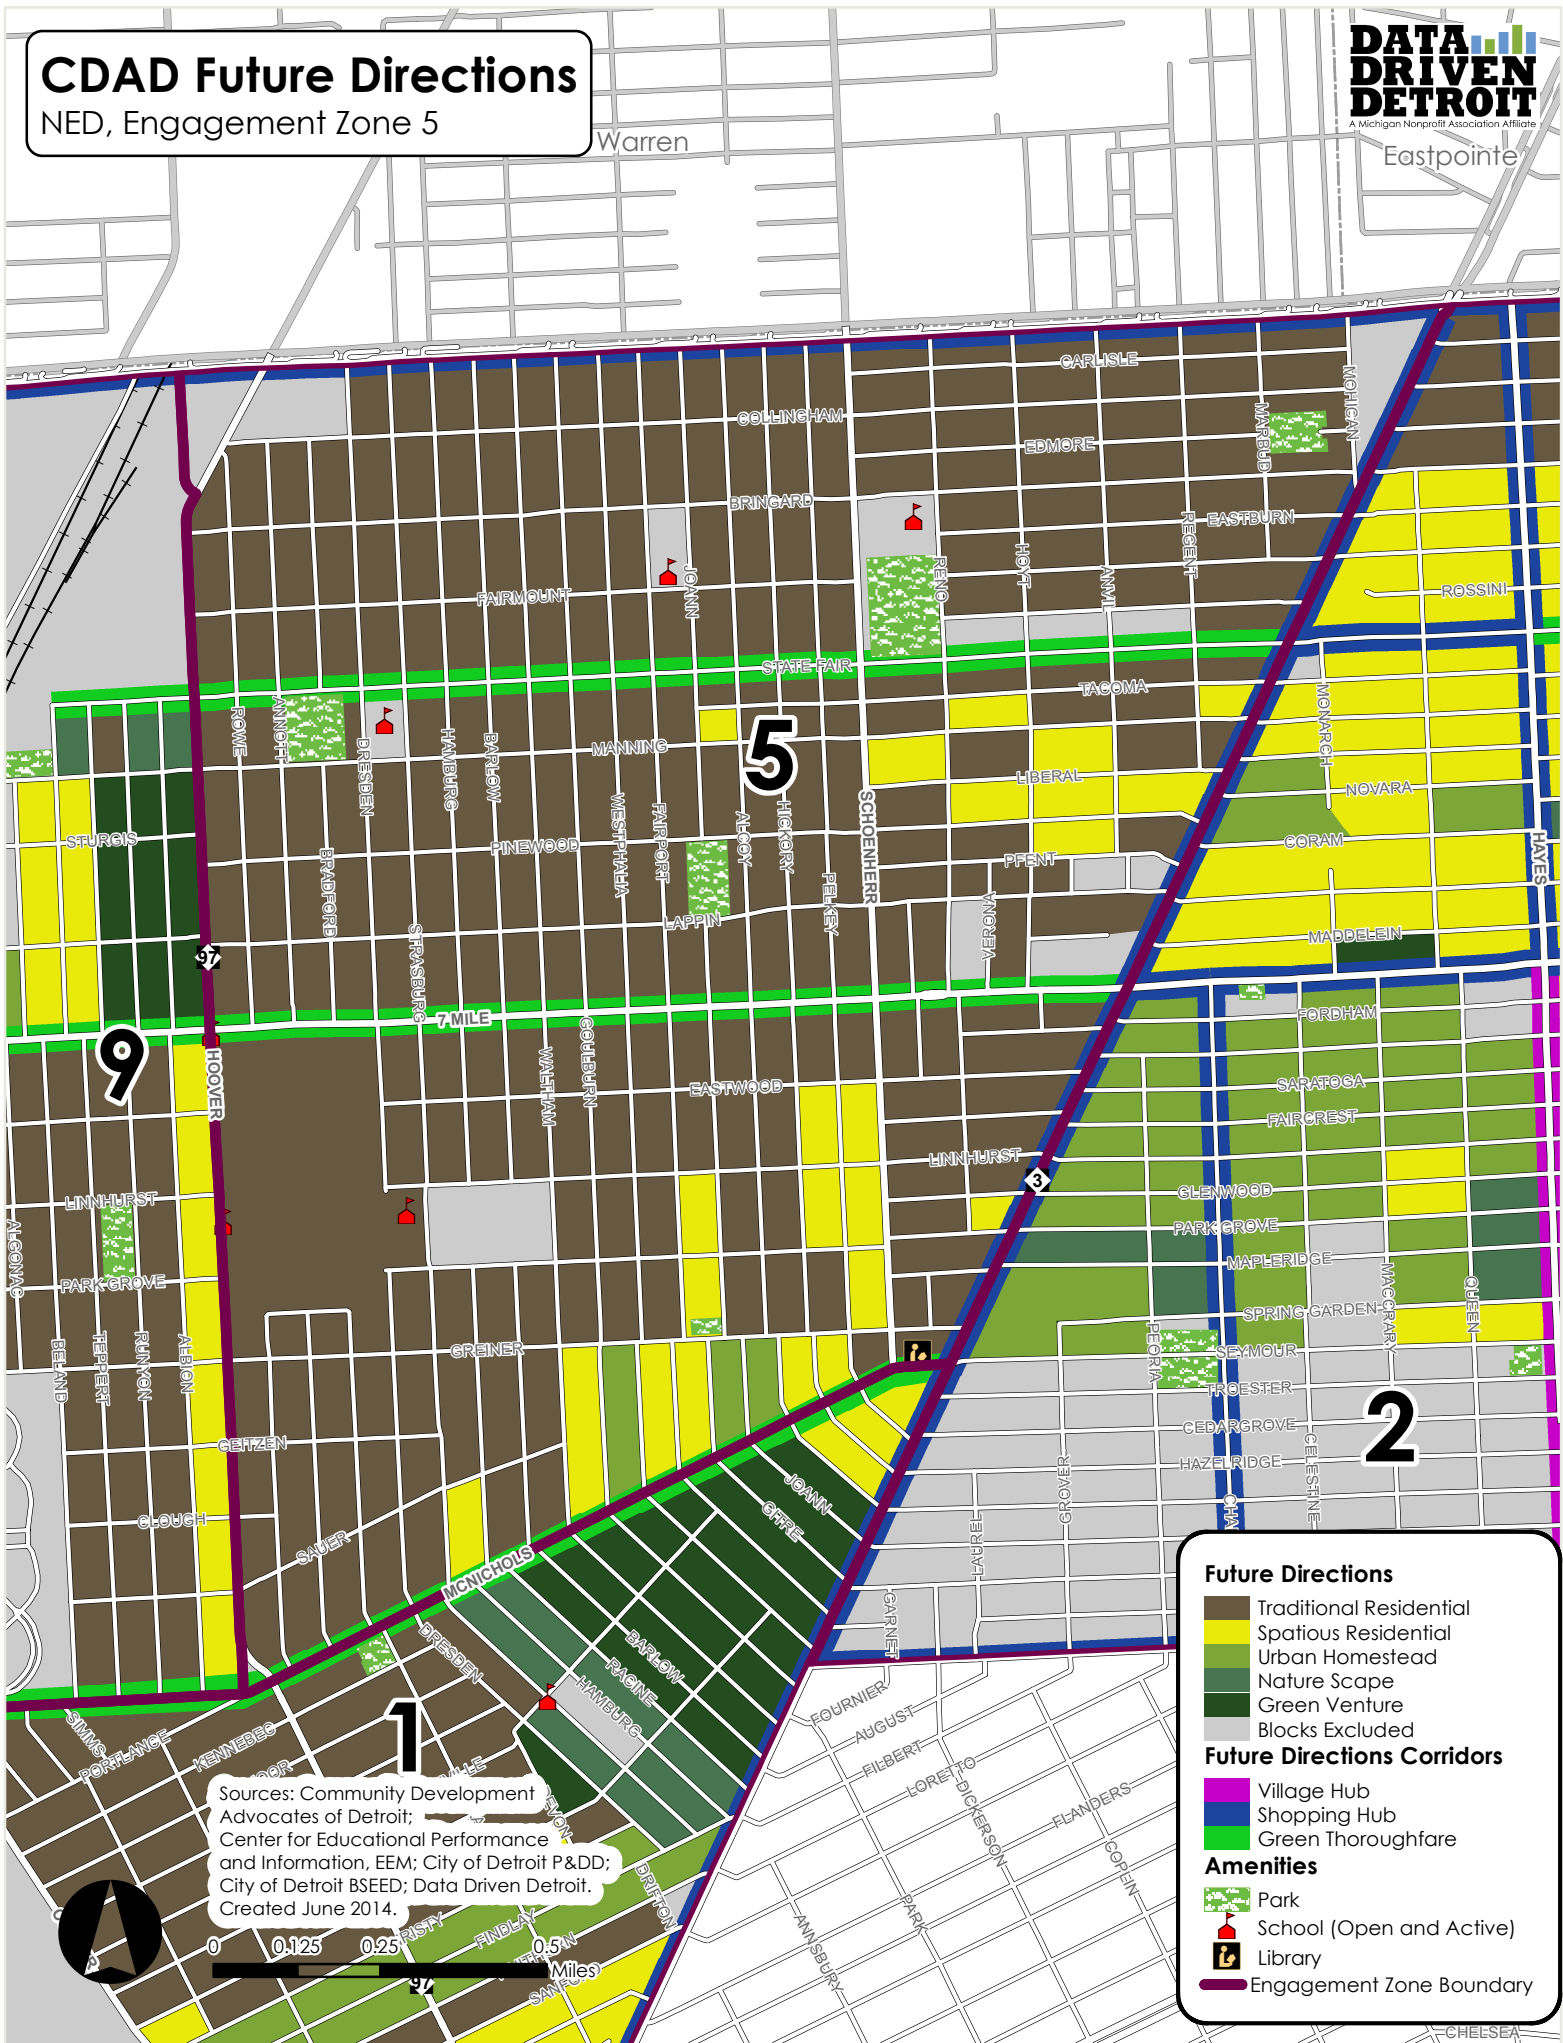

# CDAD Future Directions

NED, Engagement Zone 5

Sources: Community Development Advocates of Detroit; Center for Educational Performance and Information, EEM; City of Detroit P&DD; City of Detroit BSEED; Data Driven Detroit. Created June 2014.

**Future Directions**

- Traditional Residential
- Spatious Residential
- Urban Homestead
- Nature Scape
- Green Venture
- Blocks Excluded

**Future Directions Corridors**

- Village Hub
- Shopping Hub
- Green Thoroughfare

**Amenities**

- Park
- School (Open and Active)
- Library
- Engagement Zone Boundary