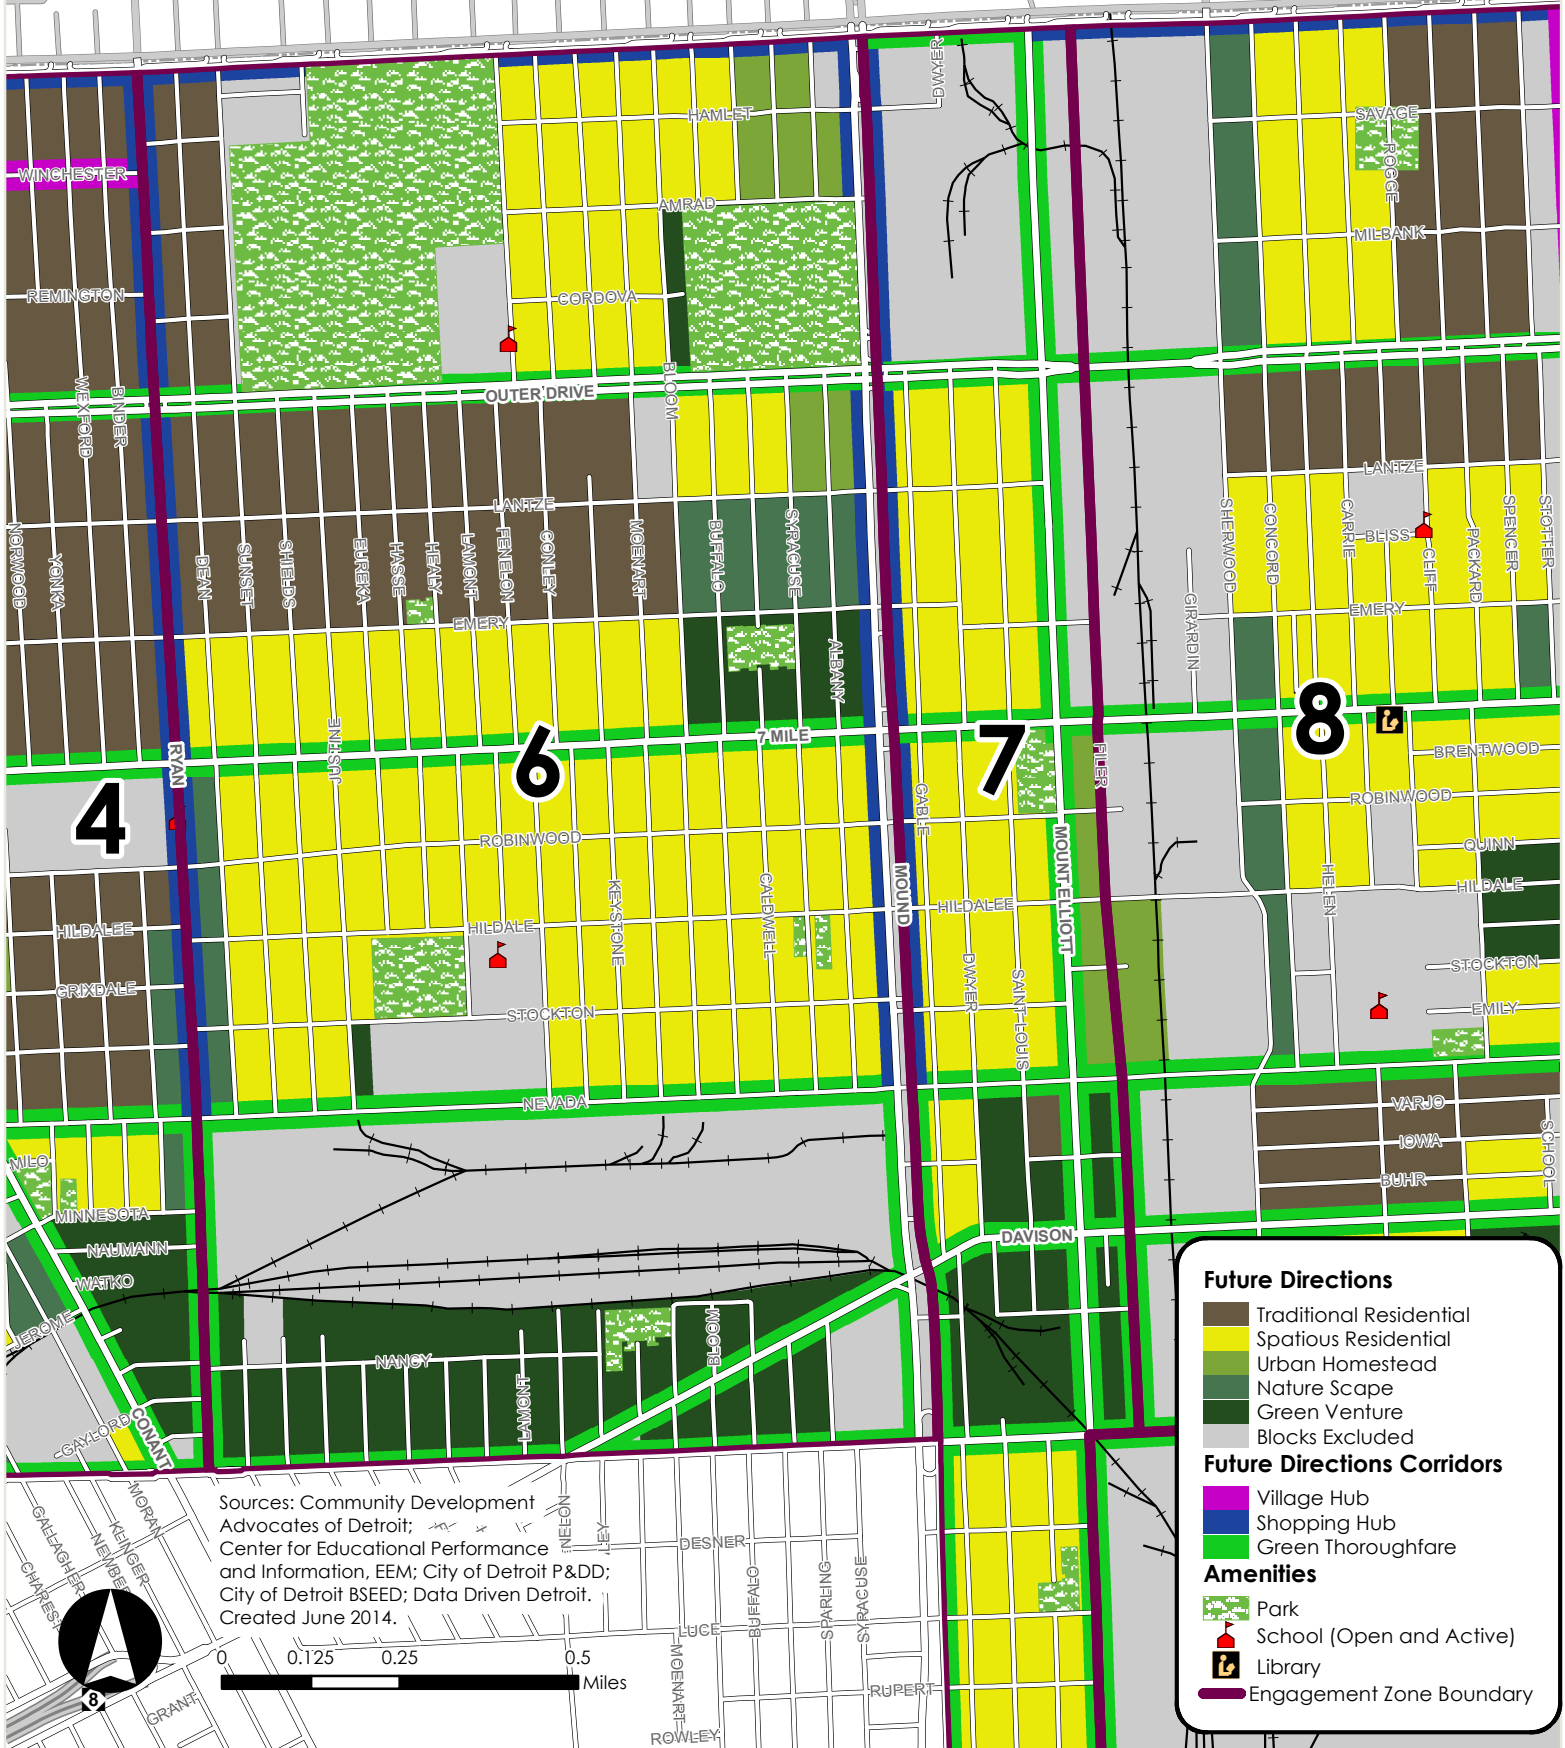

CDAD Future Directions

NED, Engagement Zone 6

Warren

Sources: Community Development Advocates of Detroit; Center for Educational Performance and Information, EEM; City of Detroit Pⅅ City of Detroit BSEED; Data Driven Detroit. Created June 2014.

Future Directions

- Traditional Residential
- Spacious Residential
- Urban Homestead
- Nature Scope
- Green Venture
- Blocks Excluded

Future Directions Corridors

- Village Hub
- Shopping Hub
- Green Thoroughfare

Amenities

- Park
- School (Open and Active)
- Library
- Engagement Zone Boundary