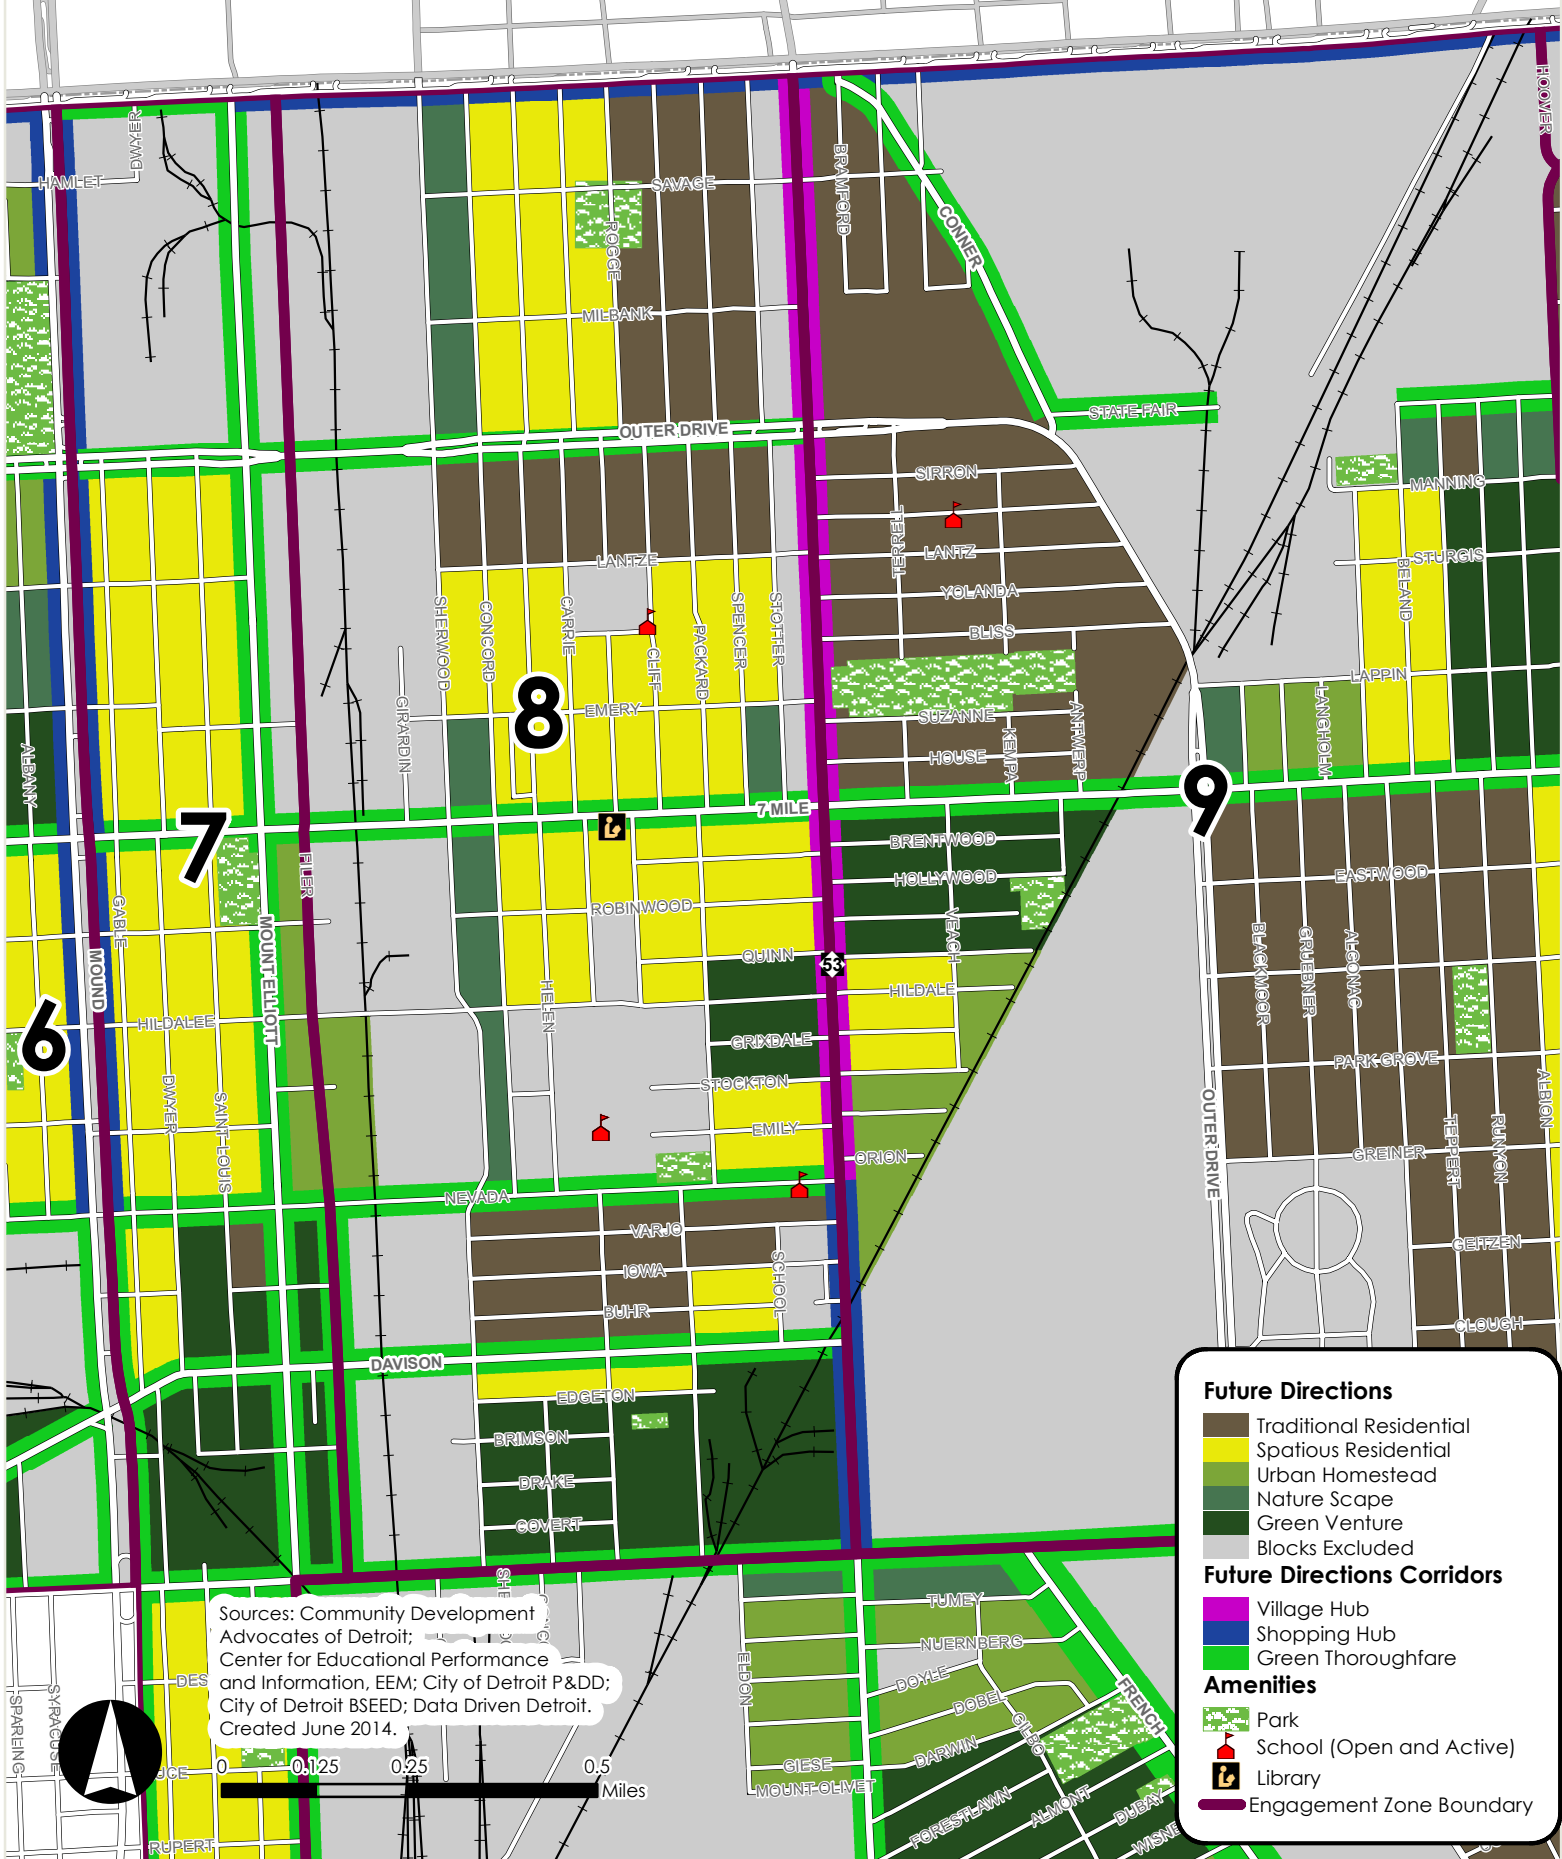

CDAD Future Directions

NED, Engagement Zone 8

Future Directions

- Traditional Residential
- Spacious Residential
- Urban Homestead
- Nature Scope
- Green Venture
- Blocks Excluded

Future Directions Corridors

- Village Hub
- Shopping Hub
- Green Thoroughfare

Amenities

- Park
- School (Open and Active)
- Library
- Engagement Zone Boundary

Sources: Community Development Advocates of Detroit; Center for Educational Performance and Information, EEM; City of Detroit Pⅅ City of Detroit BSEED; Data Driven Detroit. Created June 2014.