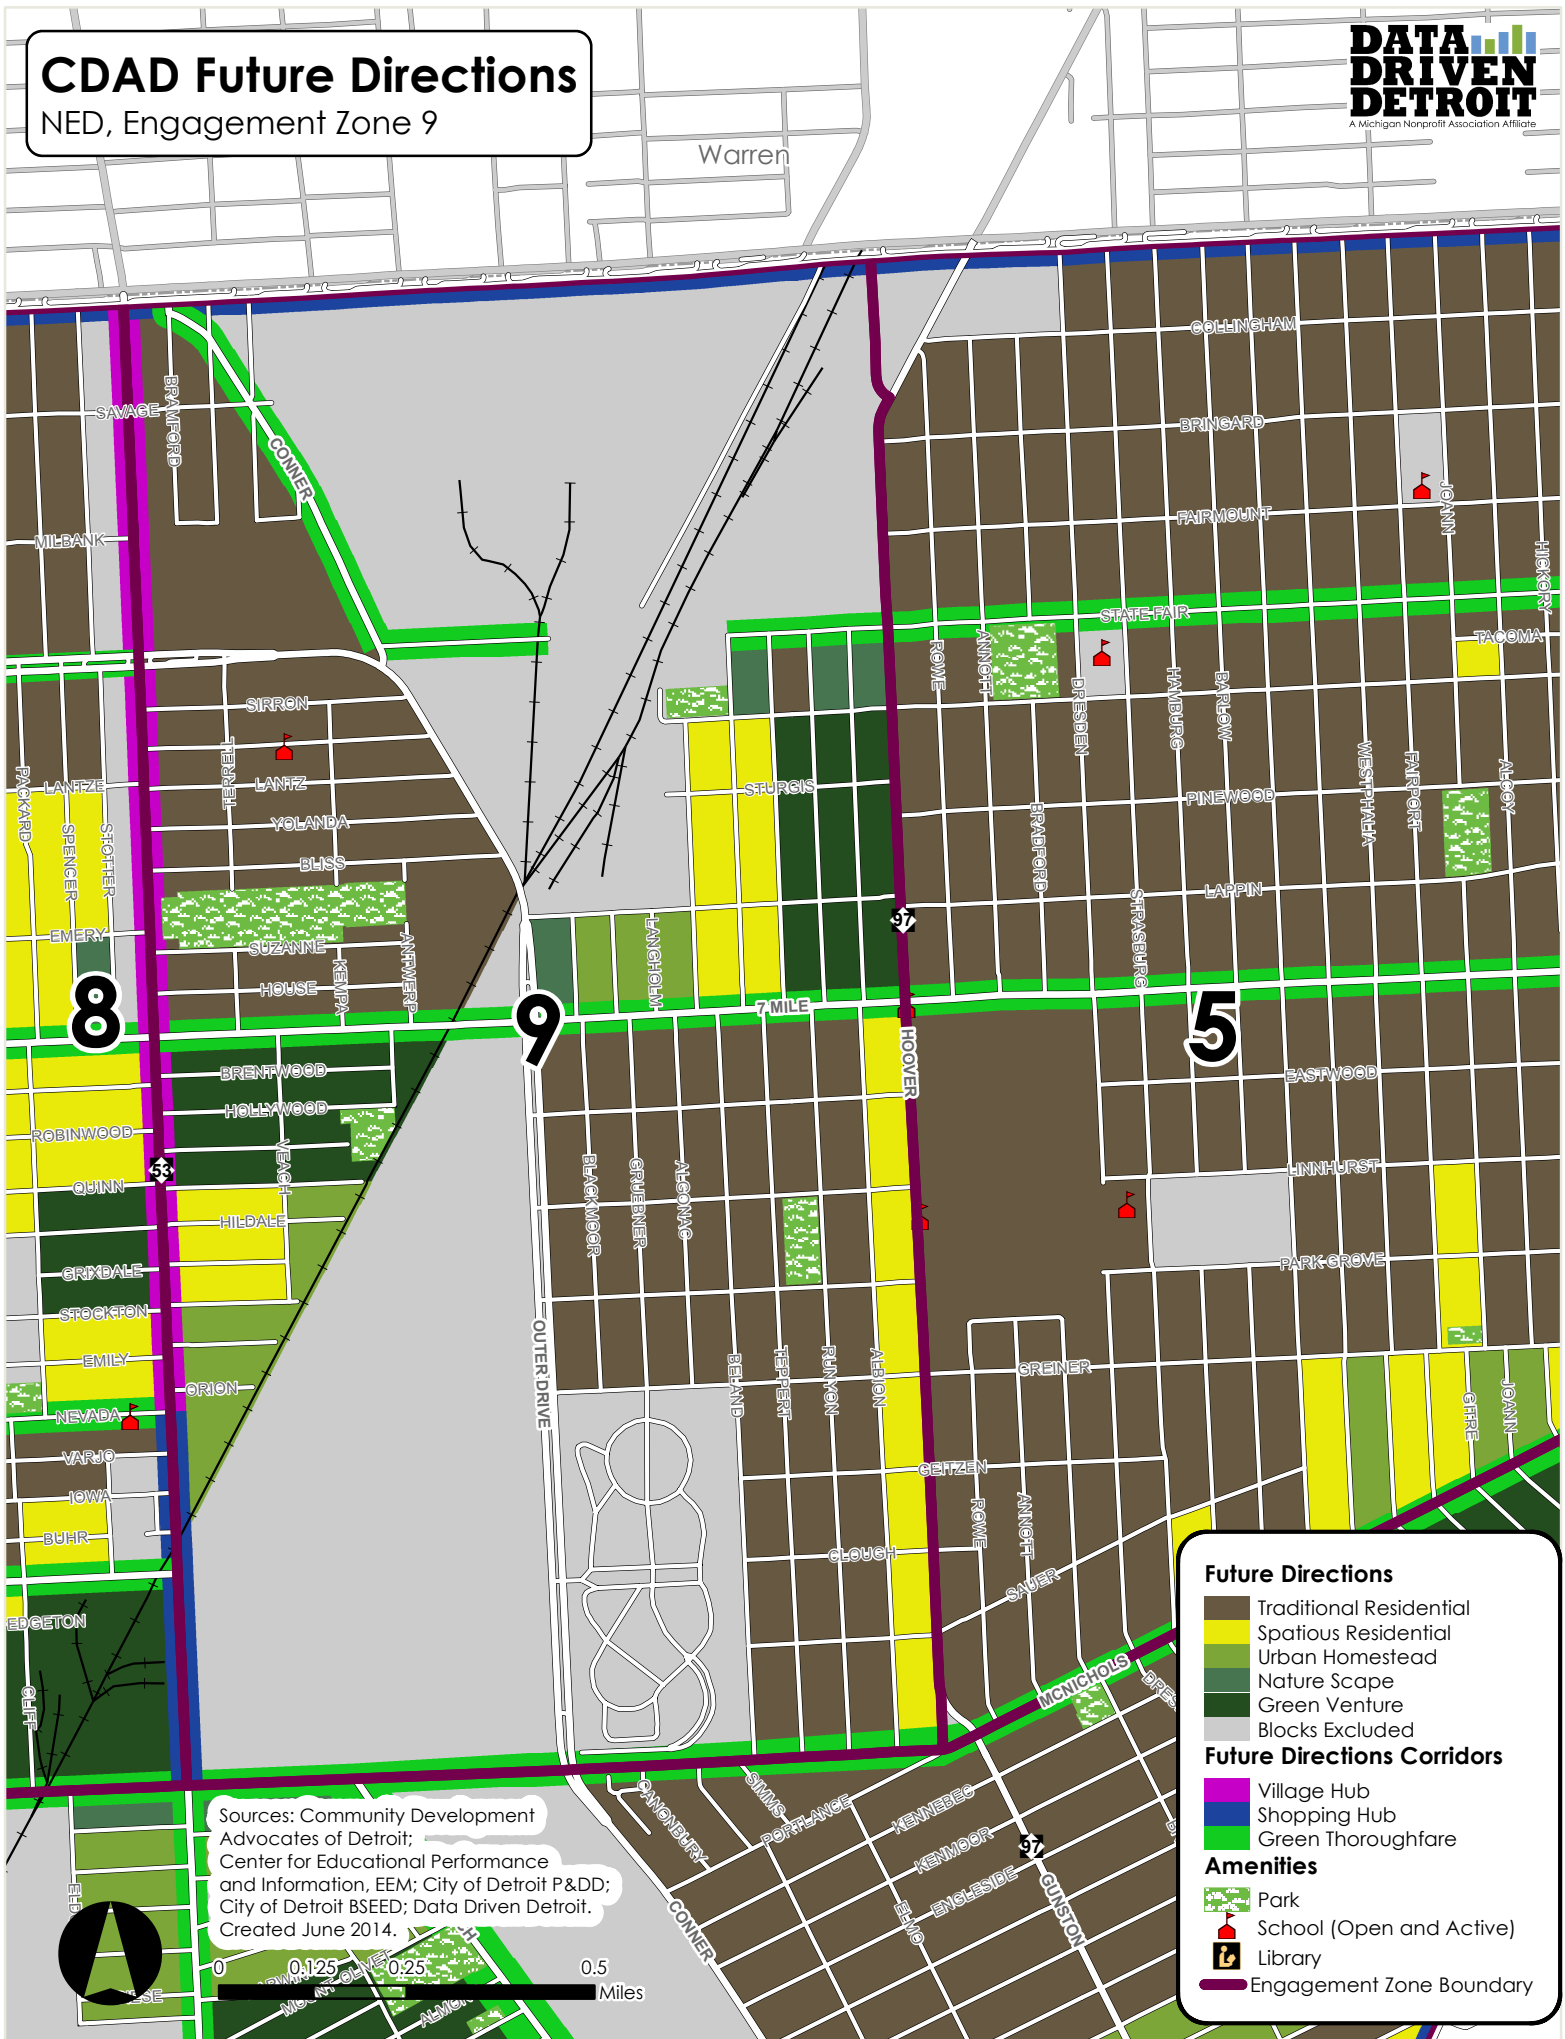

CDAD Future Directions

NED, Engagement Zone 9

Sources: Community Development Advocates of Detroit; Center for Educational Performance and Information, EEM; City of Detroit Pⅅ City of Detroit BSEED; Data Driven Detroit. Created June 2014.

Future Directions

- Traditional Residential
- Spacious Residential
- Urban Homestead
- Nature Scape
- Green Venture
- Blocks Excluded

Future Directions Corridors

- Village Hub
- Shopping Hub
- Green Thoroughfare

Amenities

- Park
- School (Open and Active)
- Library
- Engagement Zone Boundary