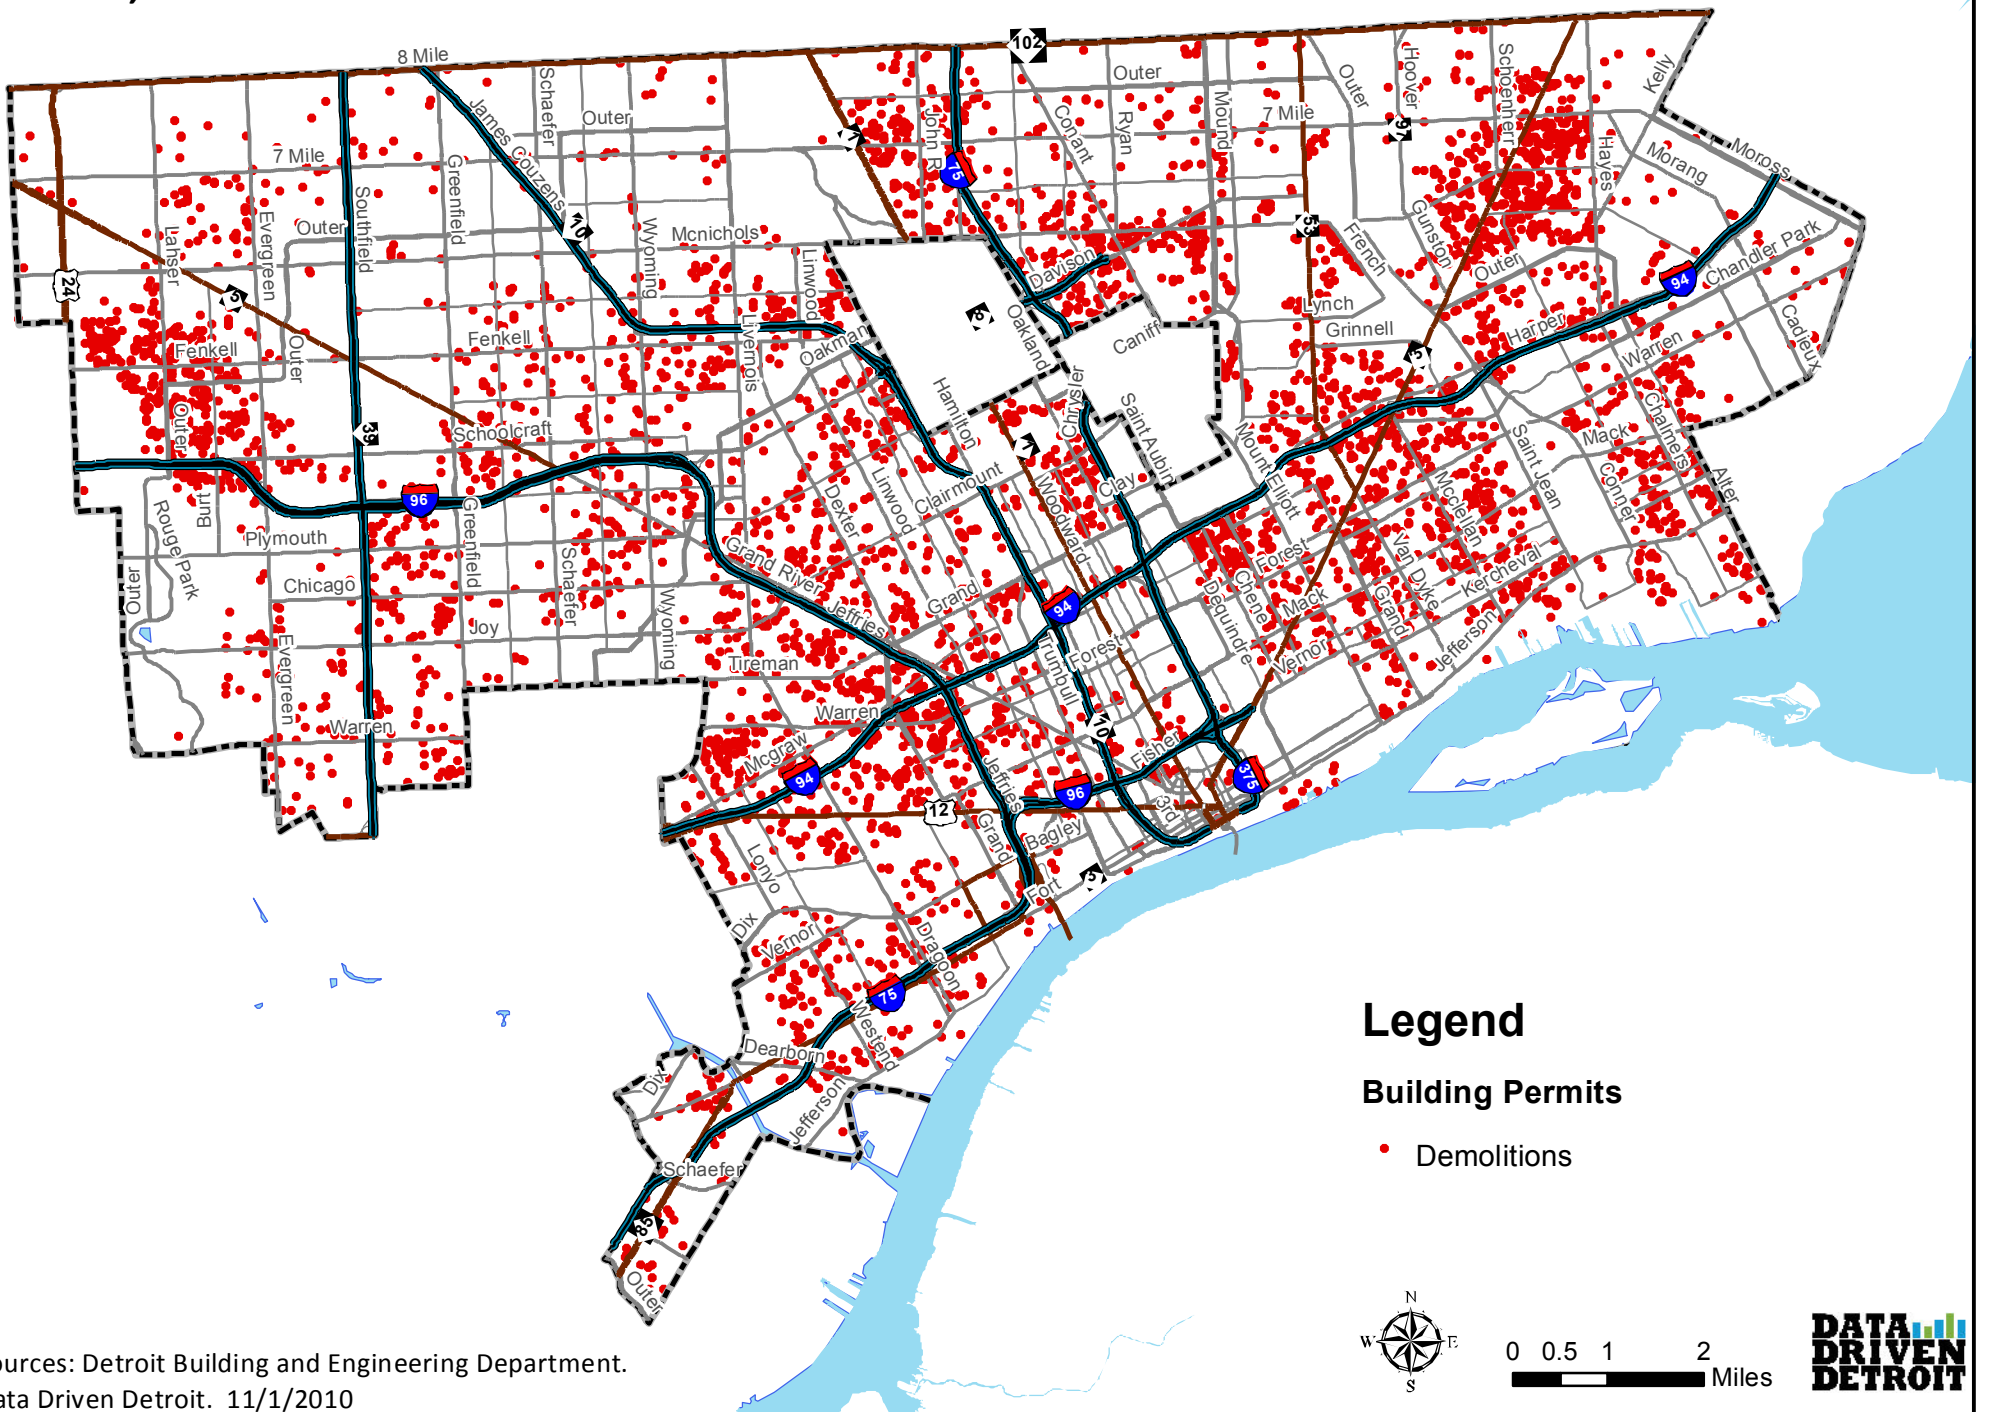

Building Permits: Demolition Permits Issued. ?

Detroit, 2006-2009

Sources: Detroit Building and Engineering Department.
Data Driven Detroit. 11/1/2010

Legend
Building Permits
• Demolitions

0 0.5 1 2 Miles

DATA
DRIVEN
DETROIT