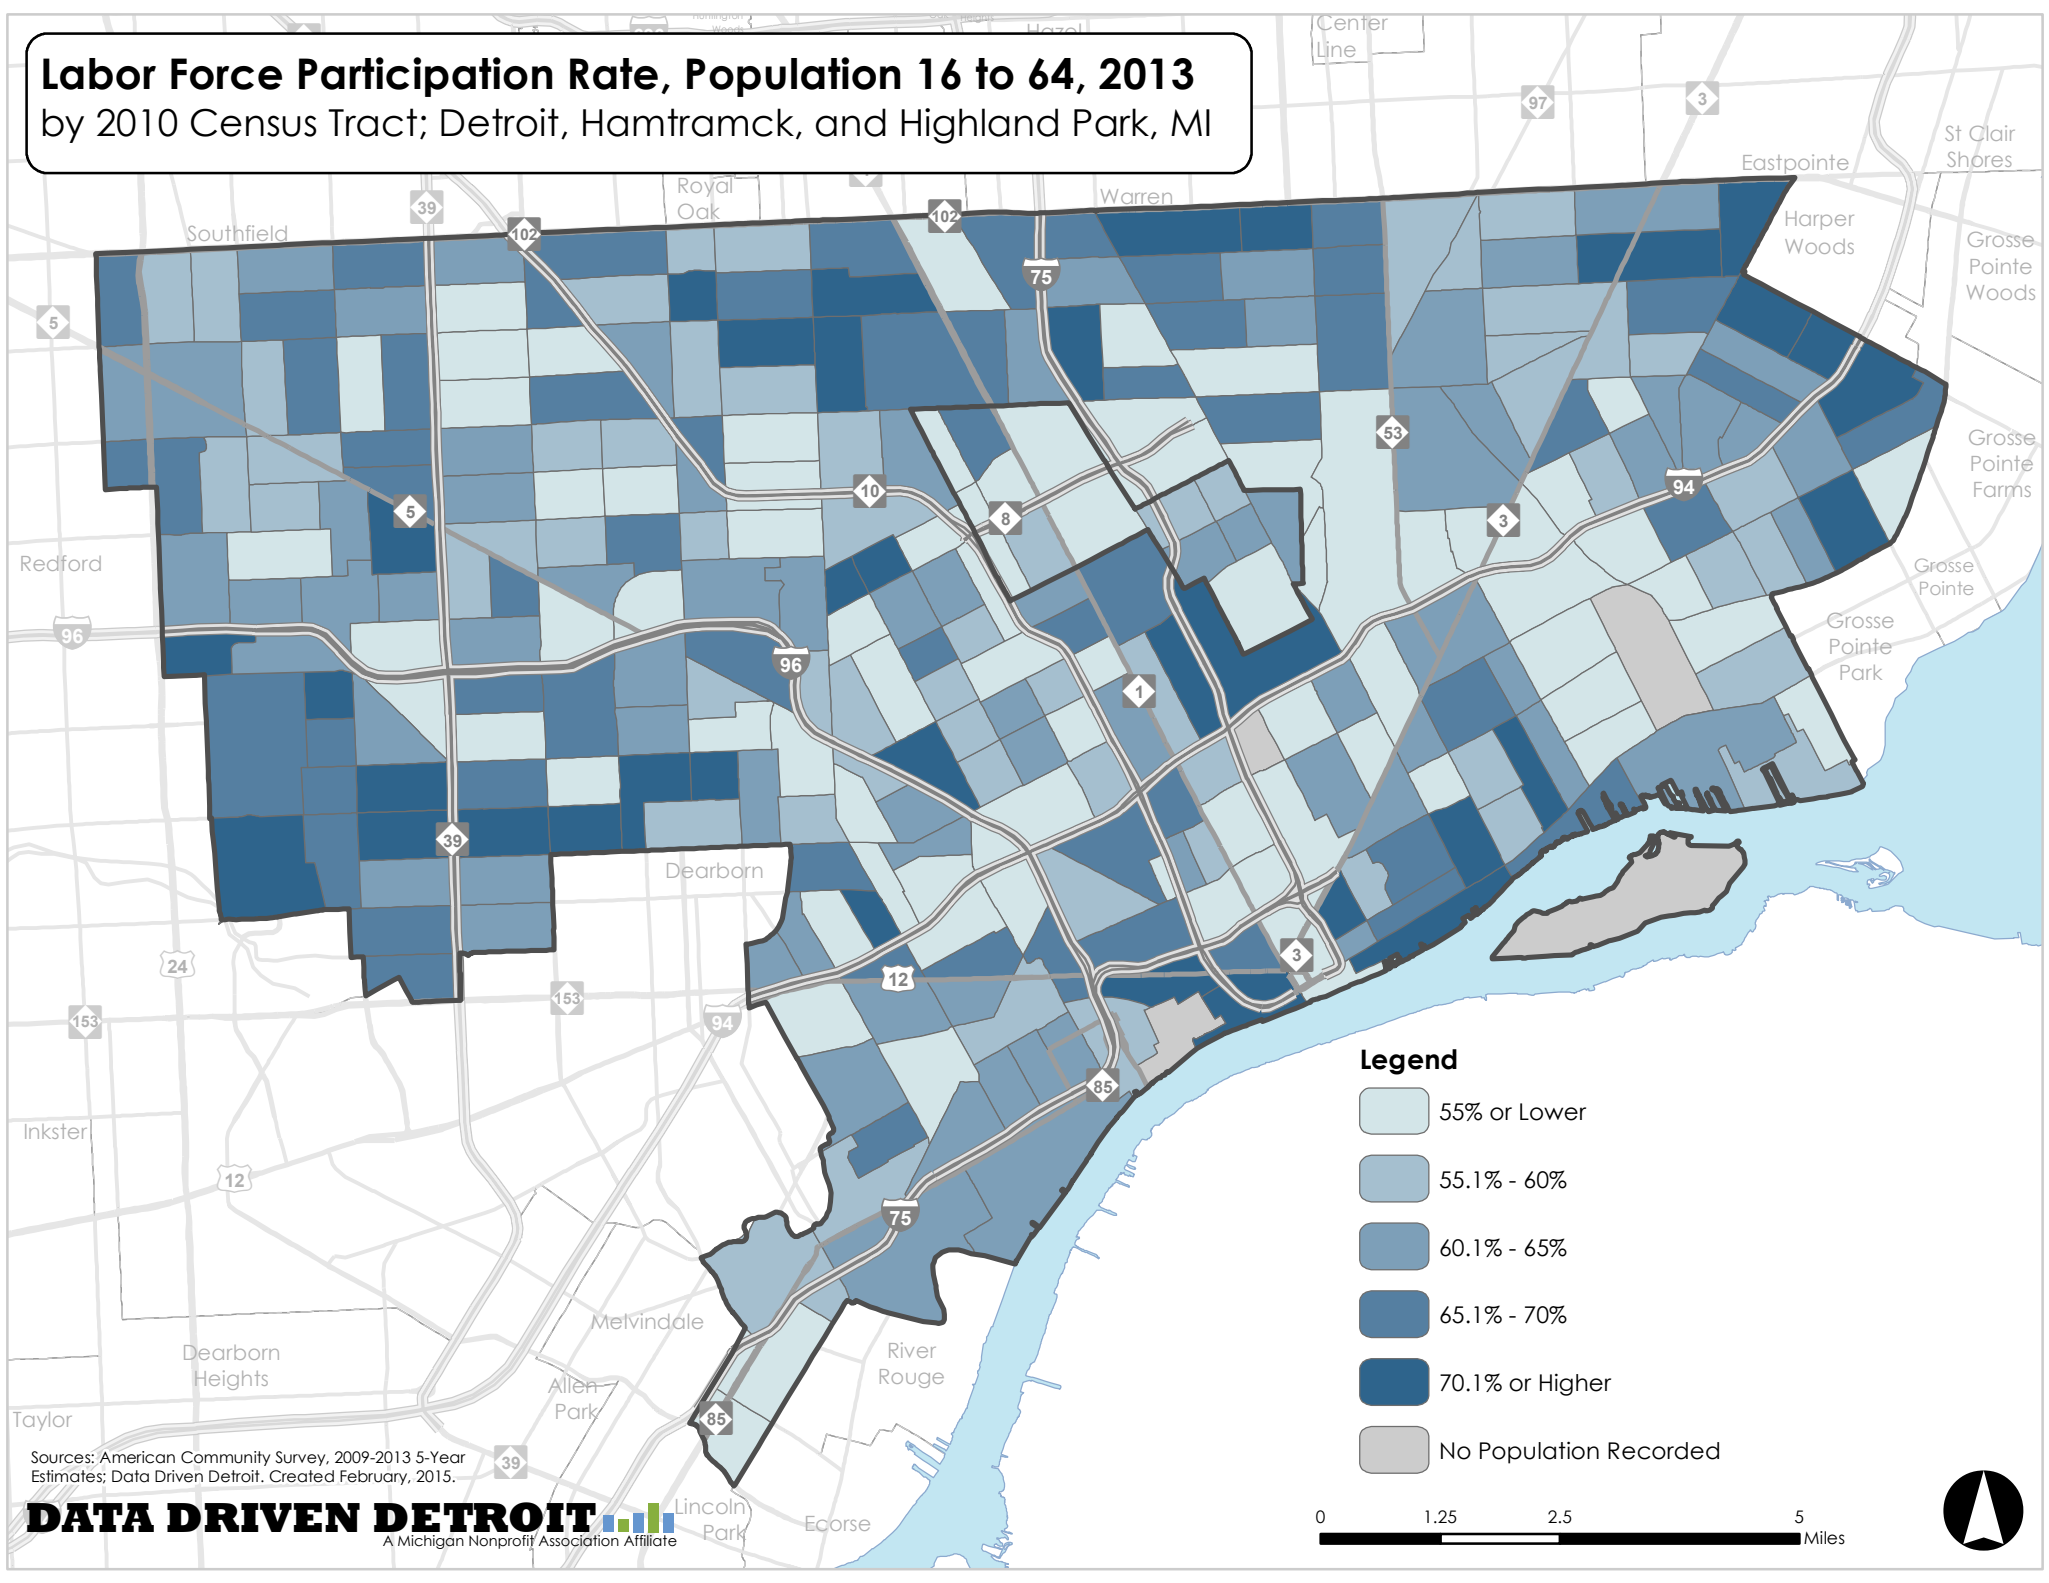

Labor Force Participation Rate, Population 16 to 64, 2013

by 2010 Census Tract; Detroit, Hamtramck, and Highland Park, MI

Legend

- 55% or Lower
- 55.1% - 60%
- 60.1% - 65%
- 65.1% - 70%
- 70.1% or Higher
- No Population Recorded

Sources: American Community Survey, 2009-2013 5-Year Estimates; Data Driven Detroit. Created February, 2015.