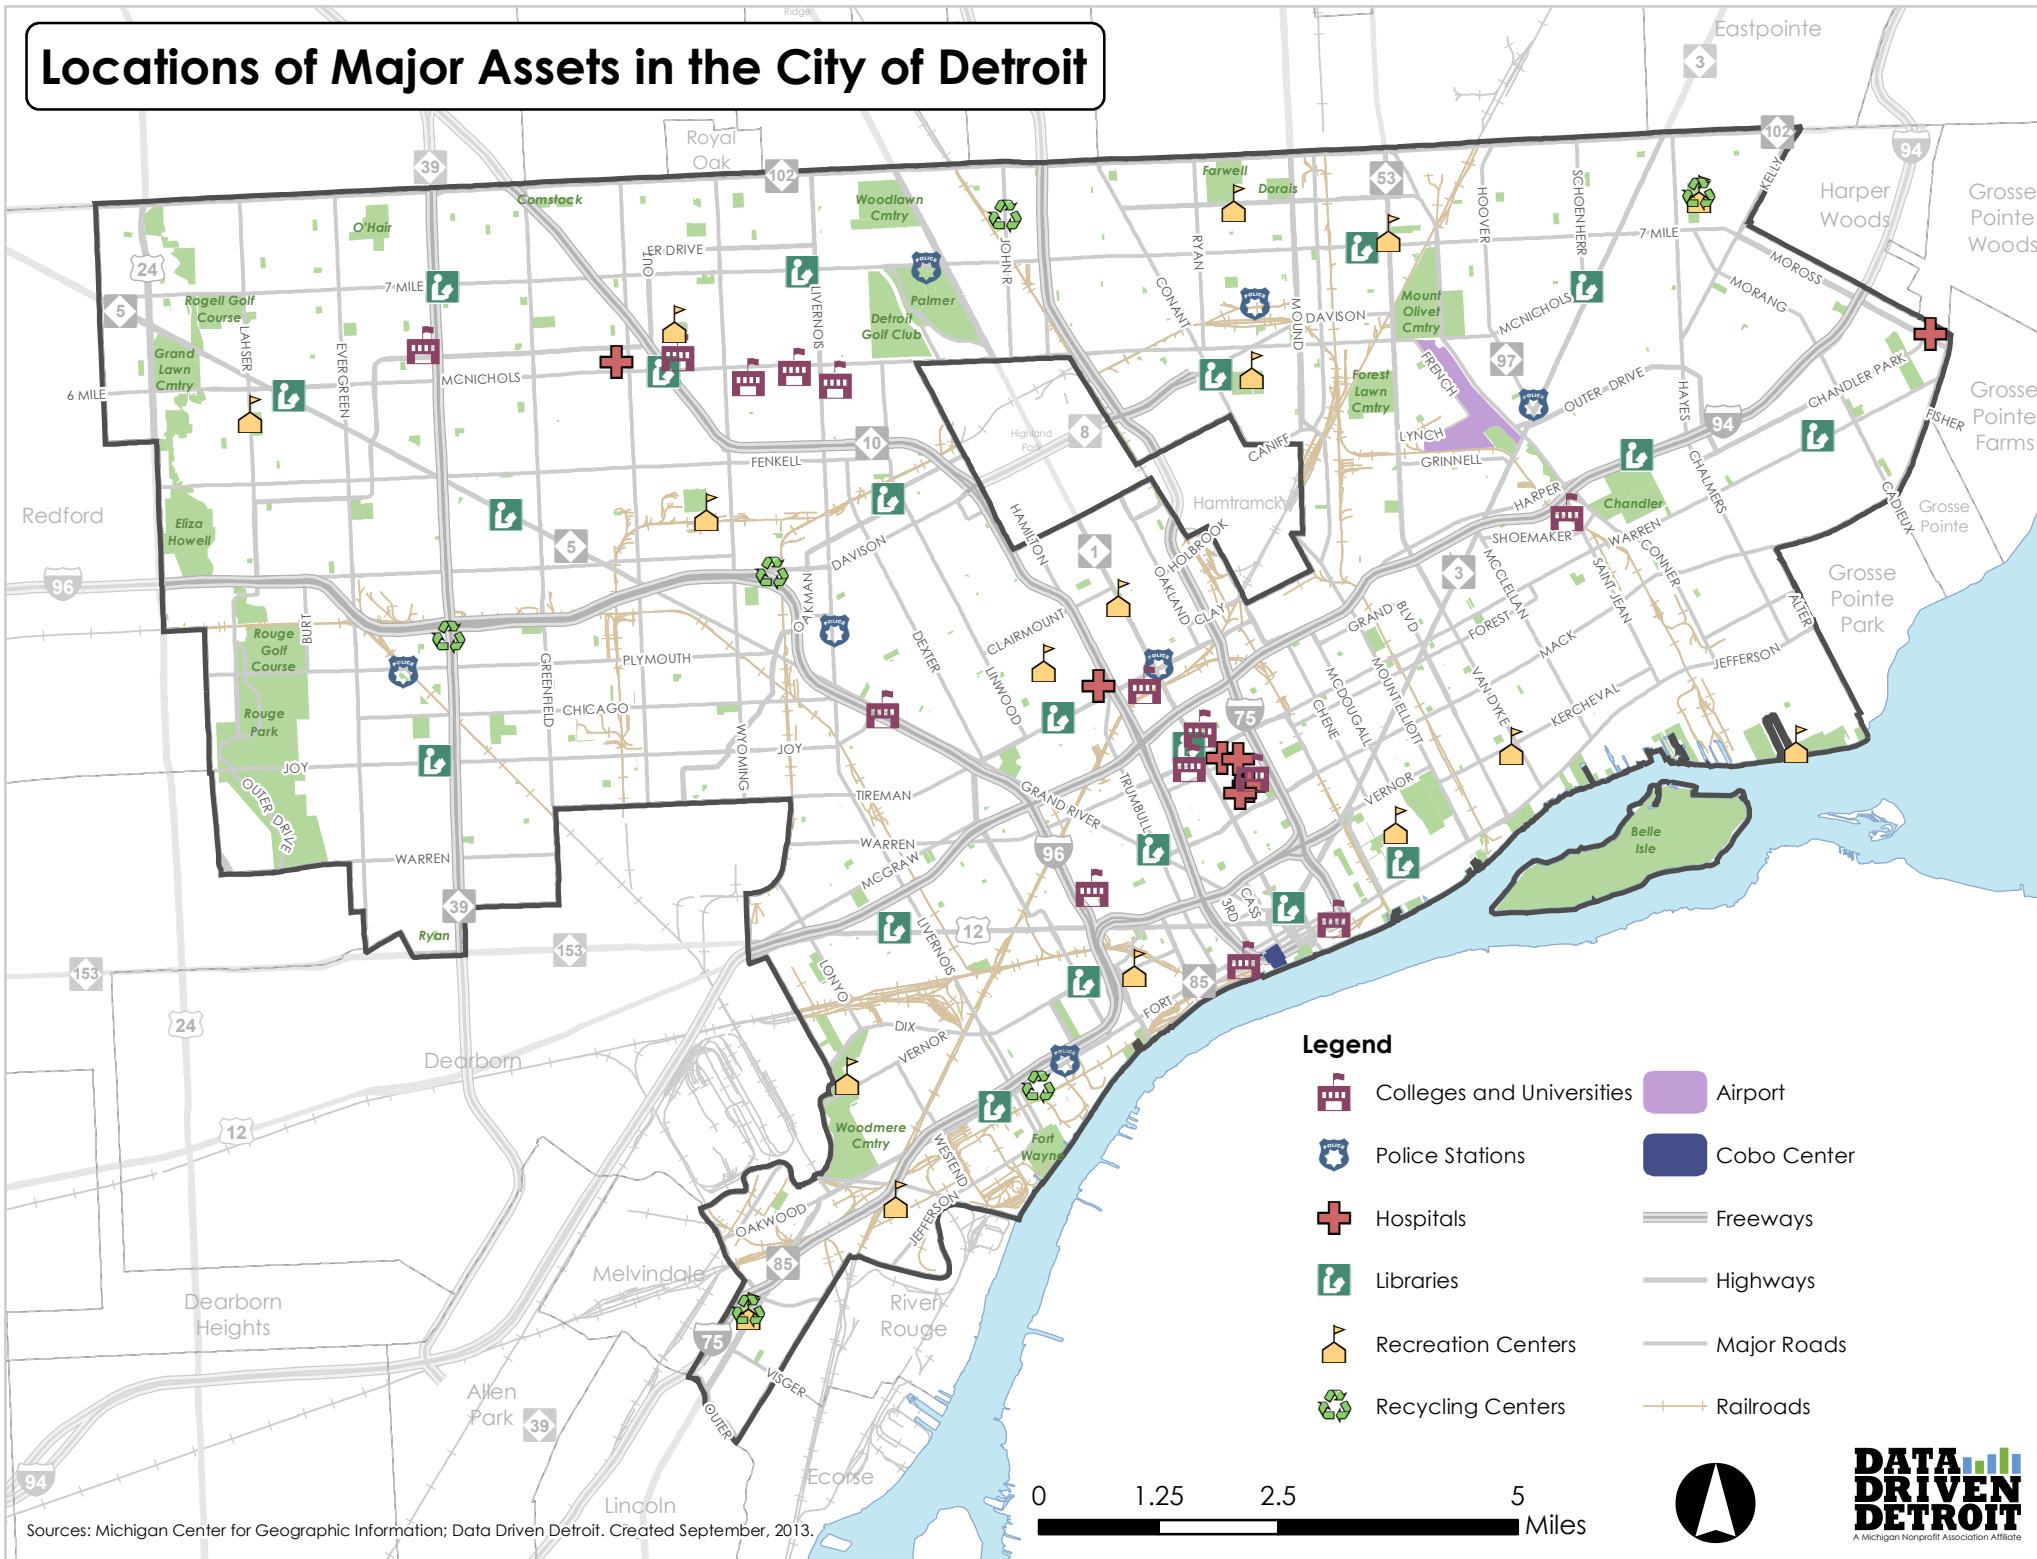

Locations of Major Assets in the City of Detroit

Sources: Michigan Center for Geographic Information; Data Driven Detroit. Created September, 2013.

0 1.25 2.5 5 Miles

DATA DRIVEN DETROIT
A Michigan Nonprofit Association Affiliate