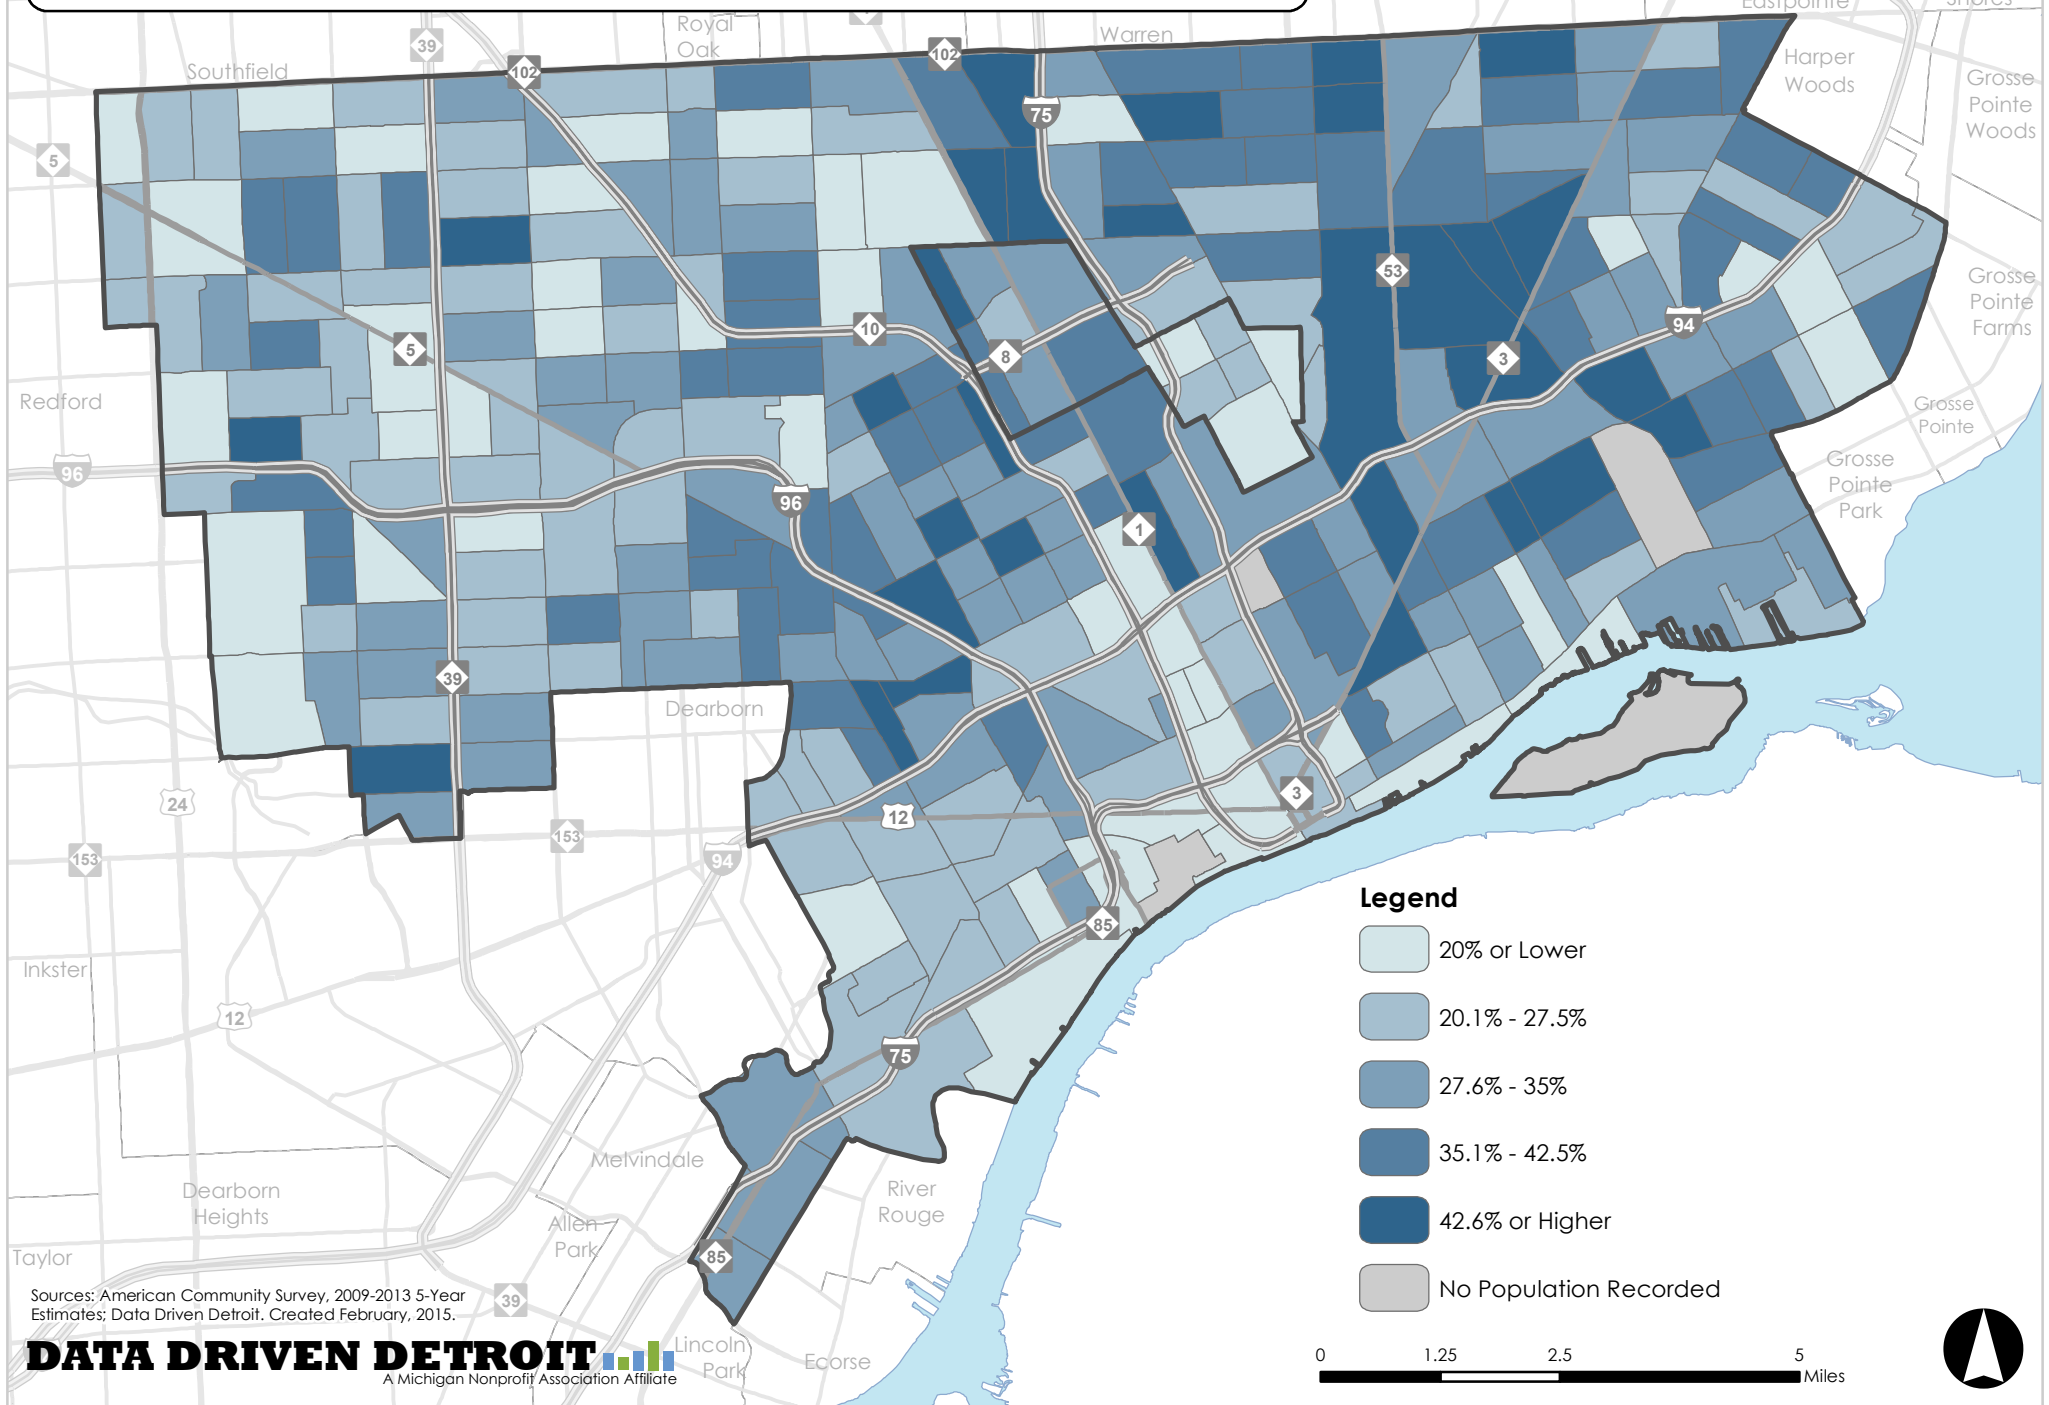

# Unemployment Rate for the Civilian Population 16 to 64, 2013

by 2010 Census Tract; Detroit, Hamtramck, and Highland Park, MI

**Legend**

- 20% or Lower
- 20.1% - 27.5%
- 27.6% - 35%
- 35.1% - 42.5%
- 42.6% or Higher
- No Population Recorded

Sources: American Community Survey, 2009-2013 5-Year Estimates; Data Driven Detroit. Created February, 2015.