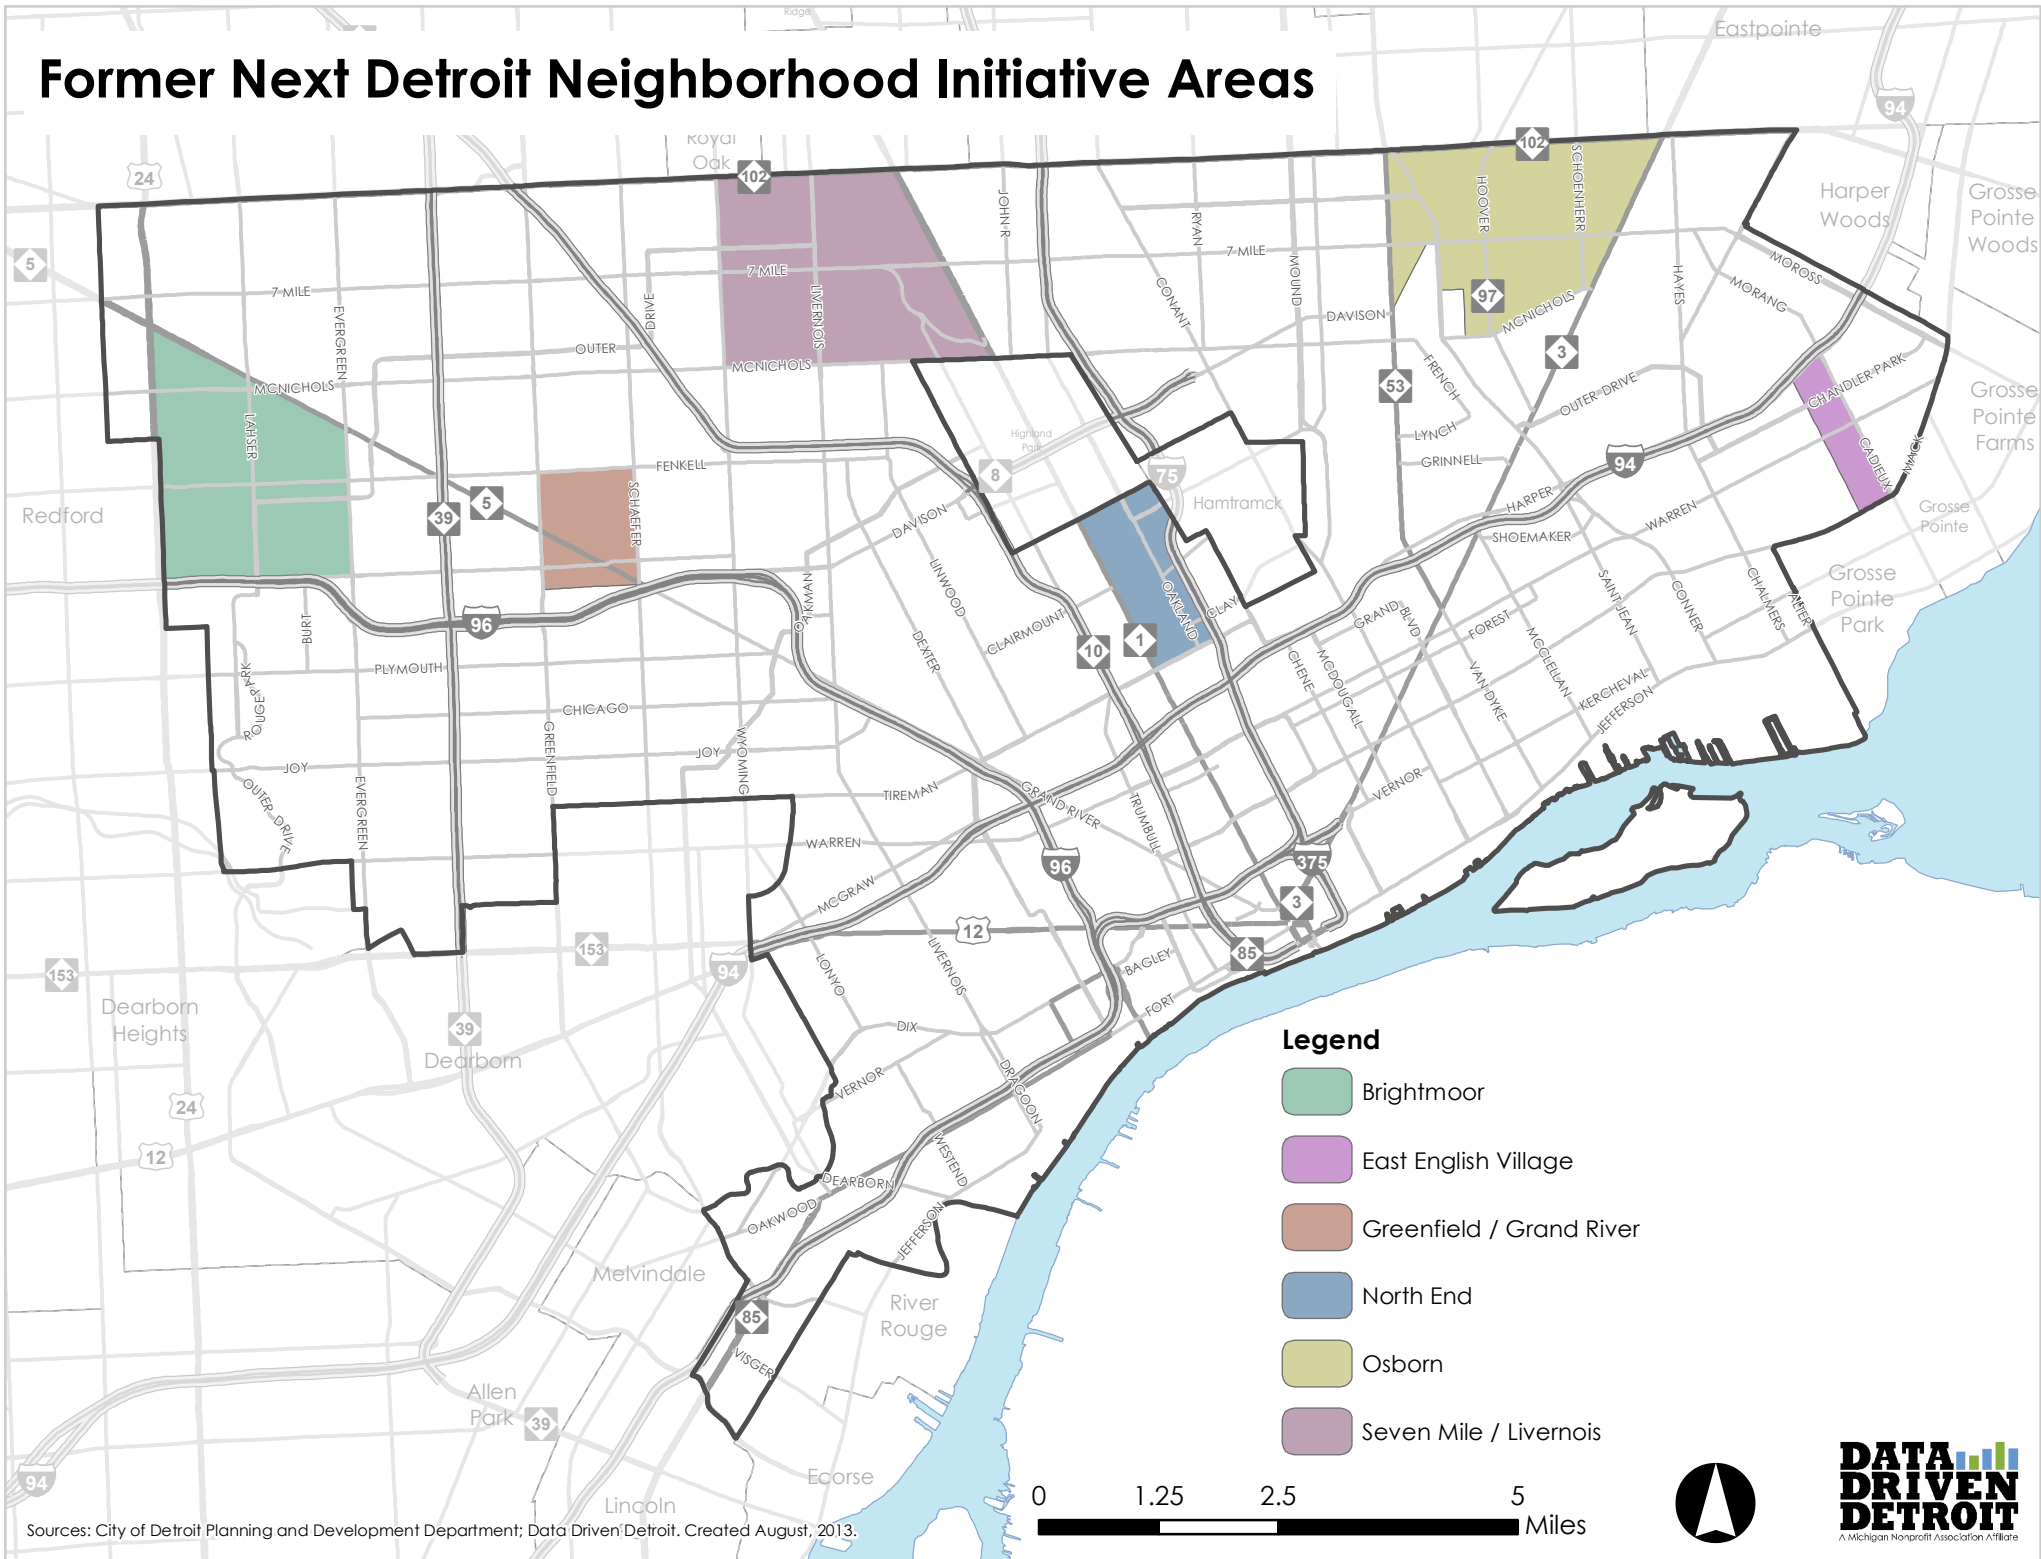

Former Next Detroit Neighborhood Initiative Areas

Legend

- Brightmoor
- East English Village
- Greenfield / Grand River
- North End
- Osborn
- Seven Mile / Livernois