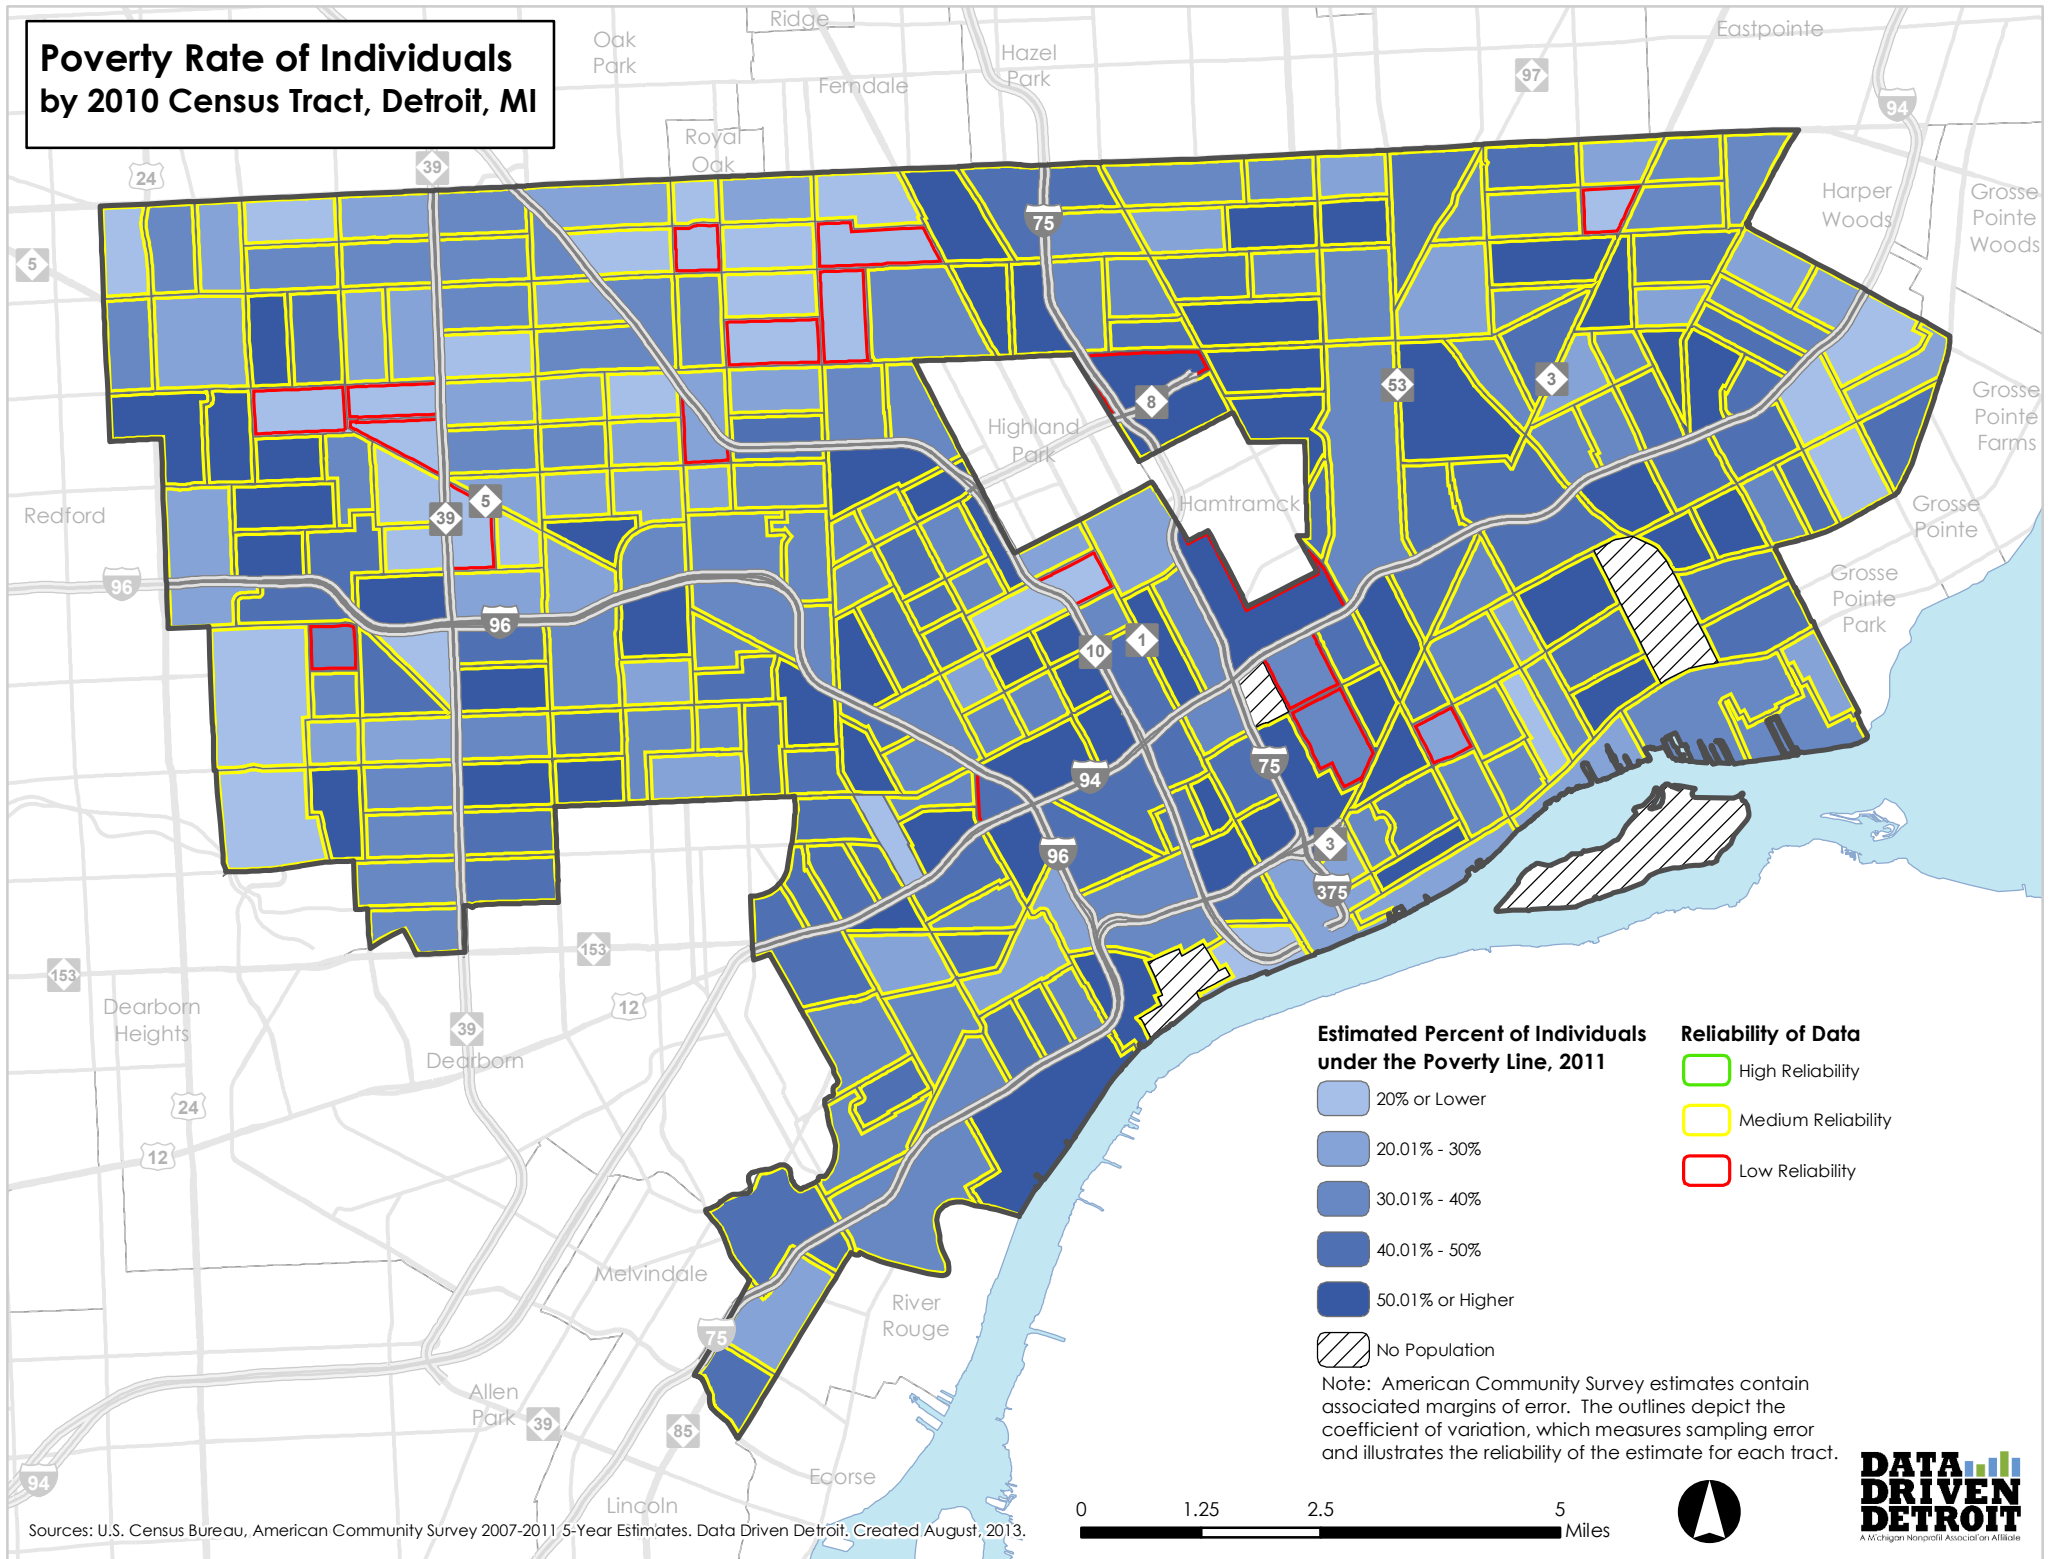

Poverty Rate of Individuals by 2010 Census Tract, Detroit, MI

Sources: U.S. Census Bureau, American Community Survey 2007-2011 5-Year Estimates. Data Driven Detroit. Created August, 2013.