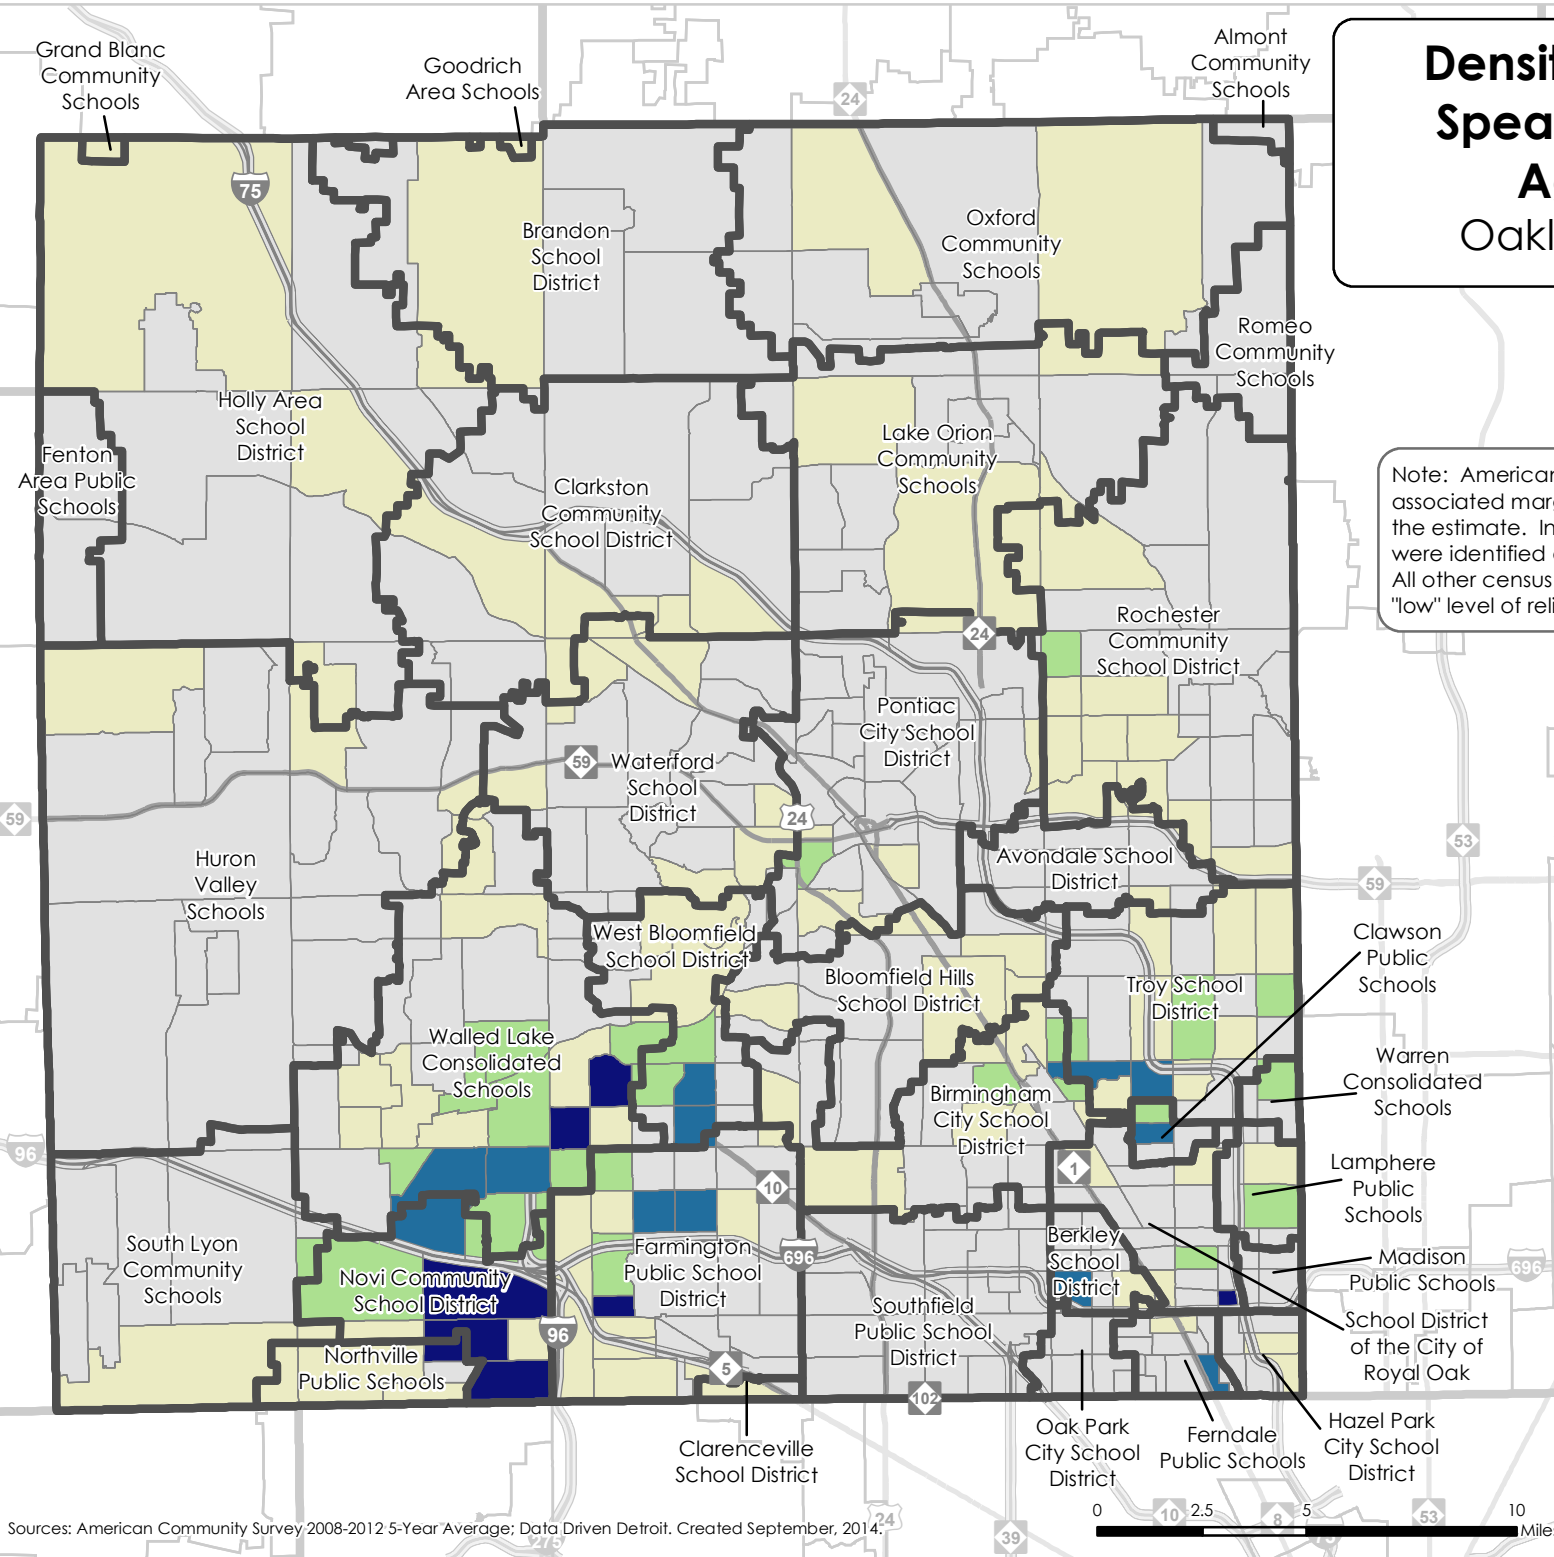

Density of Japanese-Speaking Residents, Age 5+, 2012 Oakland County, MI

Note: American Community Survey Estimates contain associated margins of error that identify the reliability of the estimate. In Oakland County, only four Census Tracts were identified as having a "medium" level of reliability. All other census tract estimates are considered to have a "low" level of reliability, and should be used with caution.

Residents Per Square Mile

Sources: American Community Survey 2008-2012 5-Year Average; Data Driven Detroit. Created September, 2014.