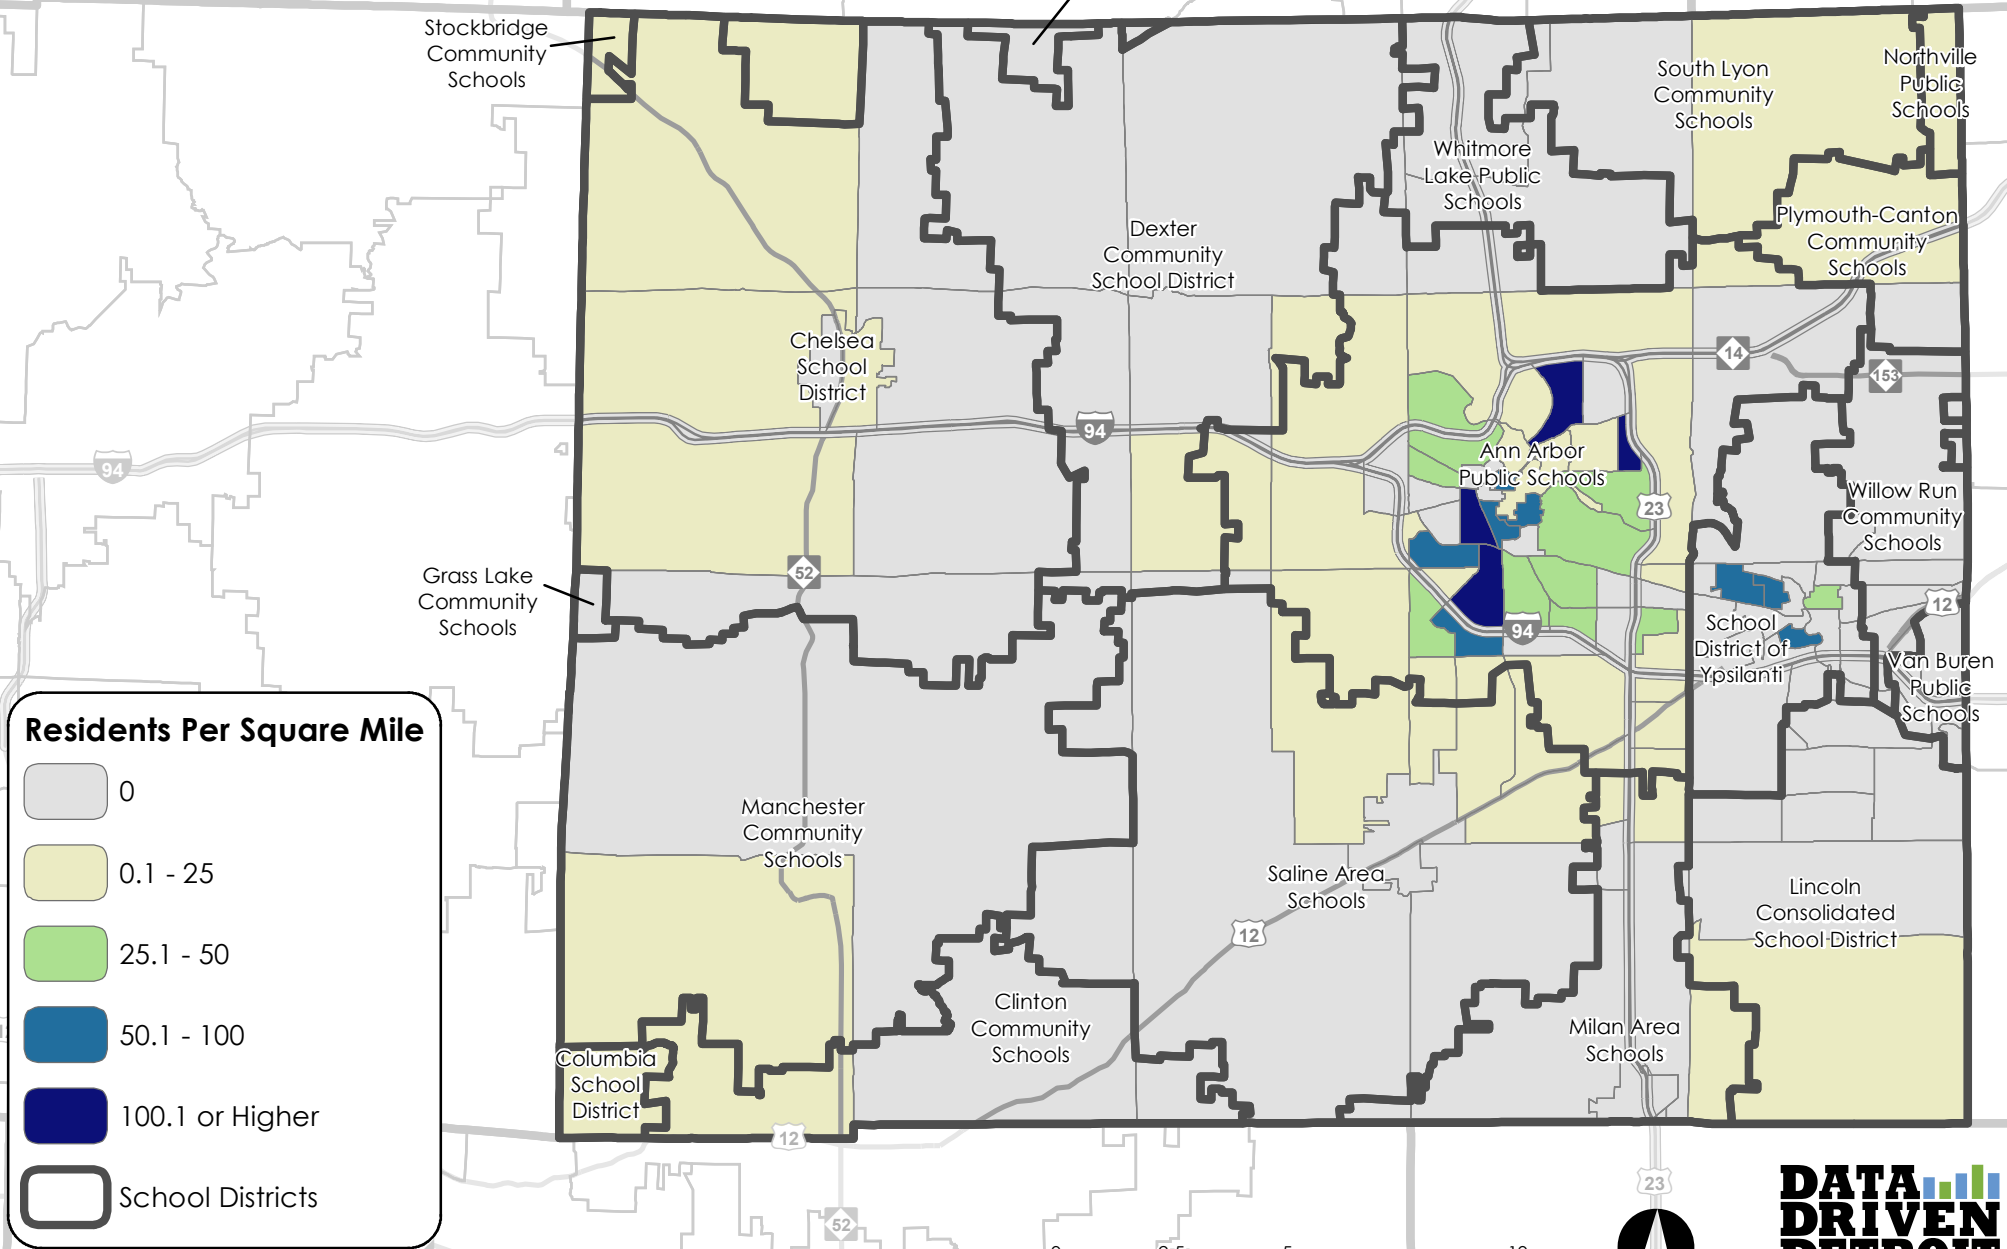

Density of Japanese-Speaking Residents, Age 5+, 2012

Washtenaw County, MI

Note: American Community Survey Estimates contain associated margins of error that identify the reliability of the estimate. In Oakland County, only one Census Tract was identified as having a "medium" level of reliability. All other census tract estimates are considered to have a "low" level of reliability, and should be used with caution.

Sources: American Community Survey 2008 - 2012 5-Year Average; Data Driven Detroit. Created September, 2014.