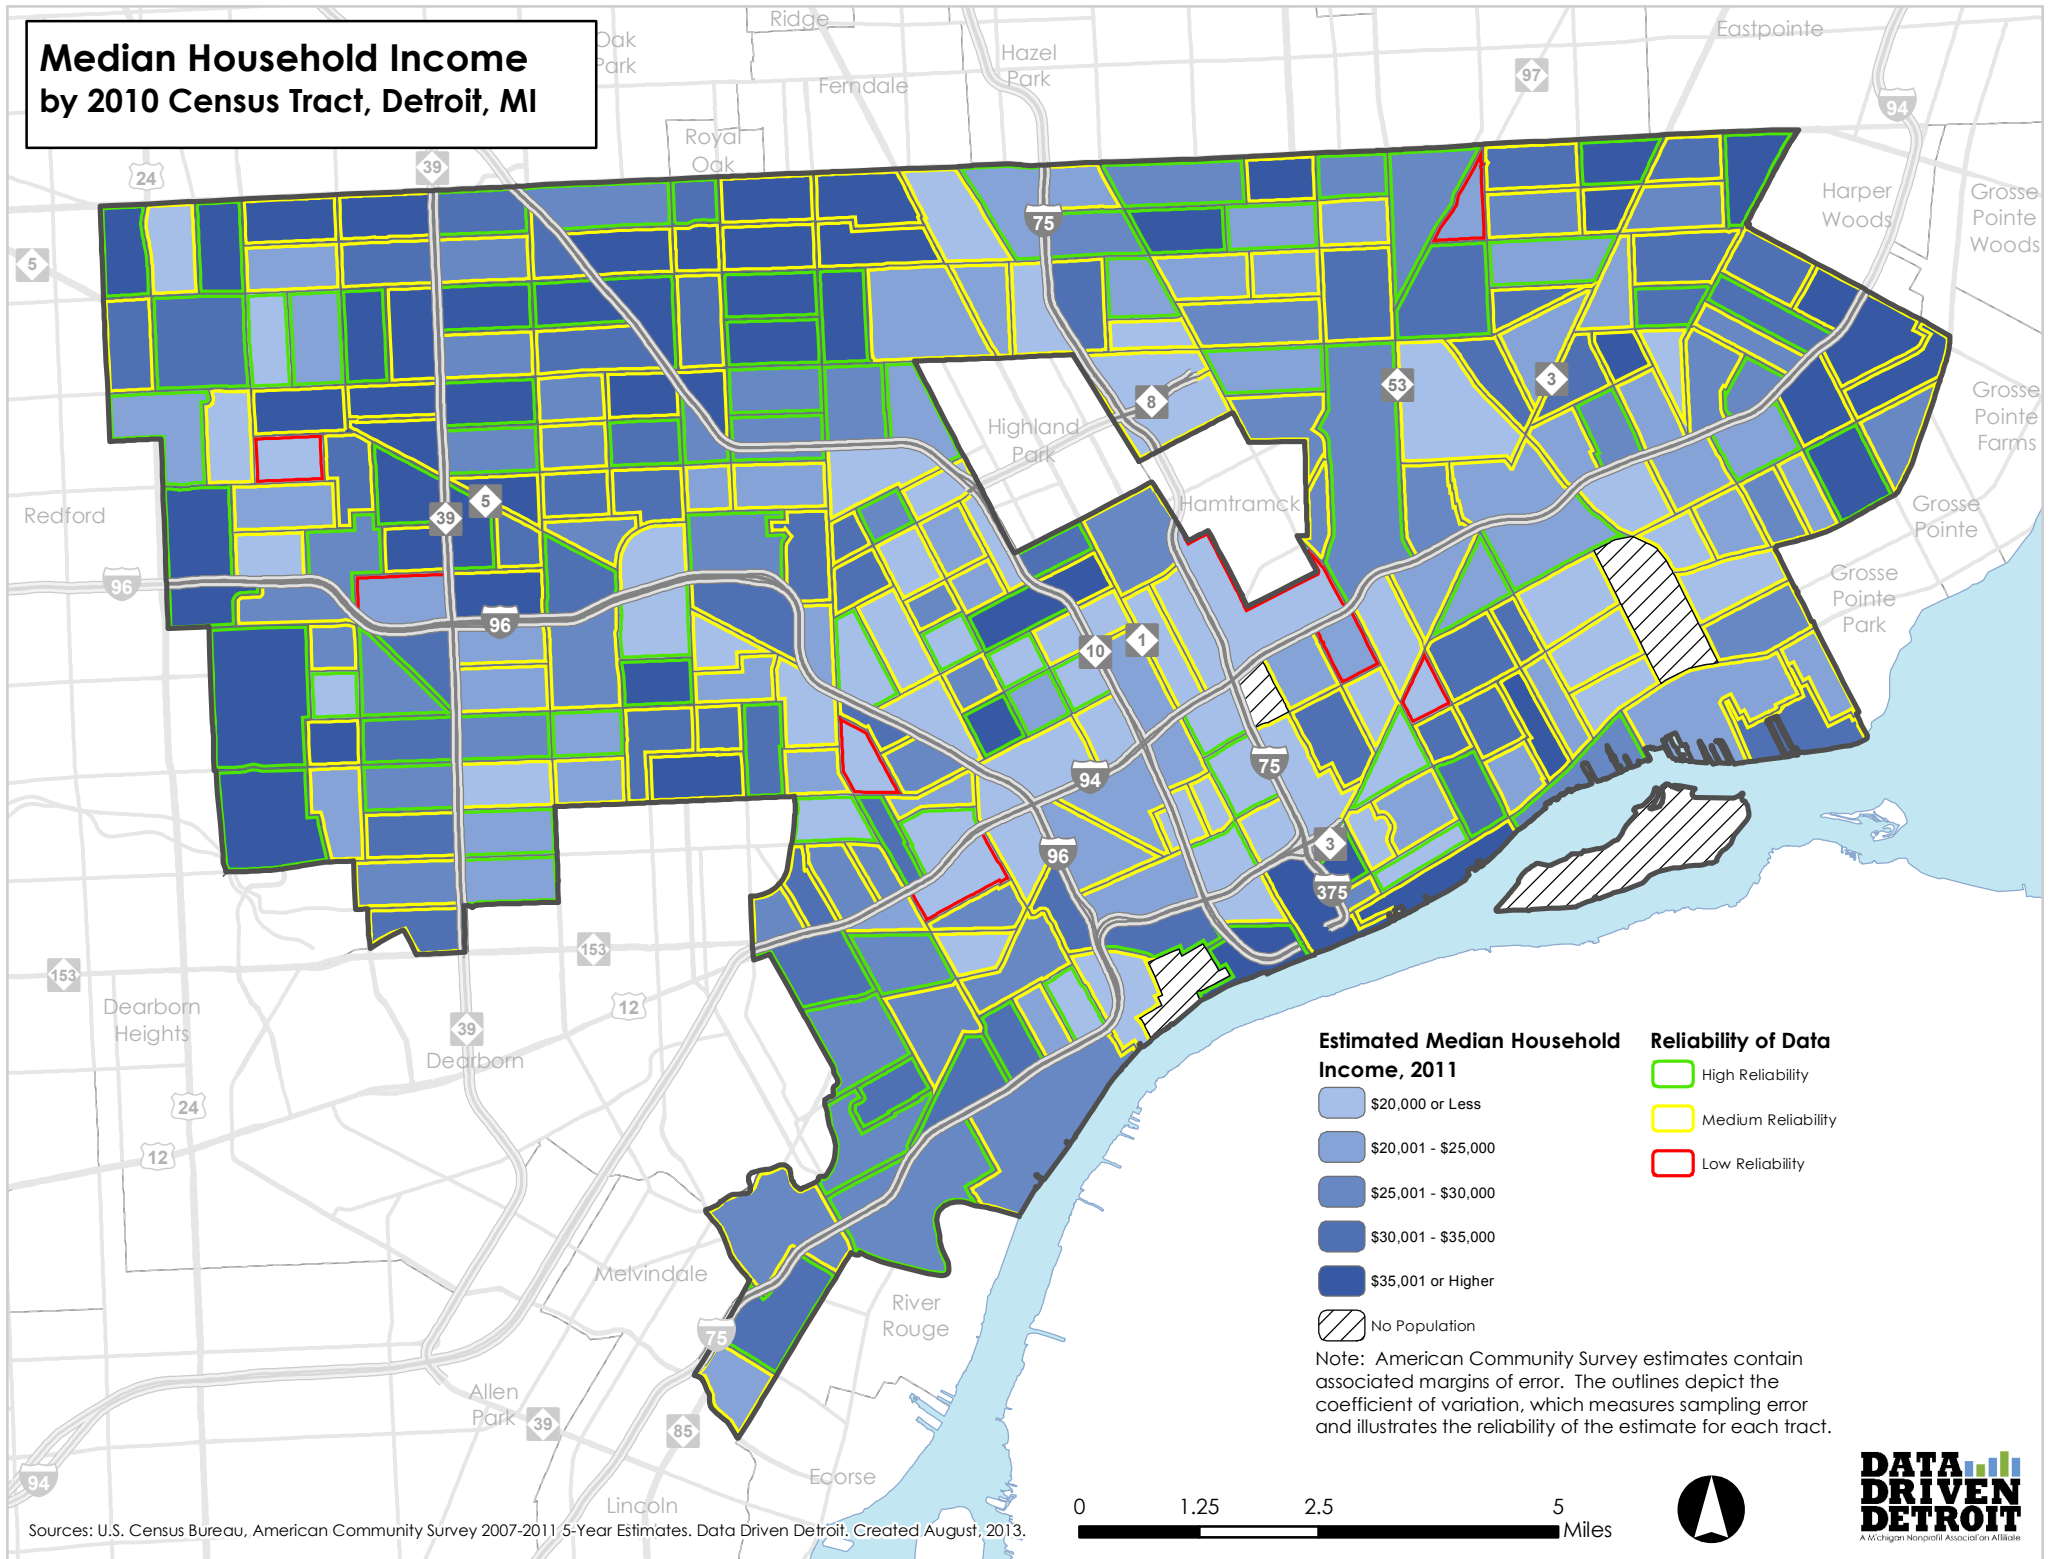

Median Household Income by 2010 Census Tract, Detroit, MI

Sources: U.S. Census Bureau, American Community Survey 2007-2011 5-Year Estimates. Data Driven Detroit. Created August, 2013.