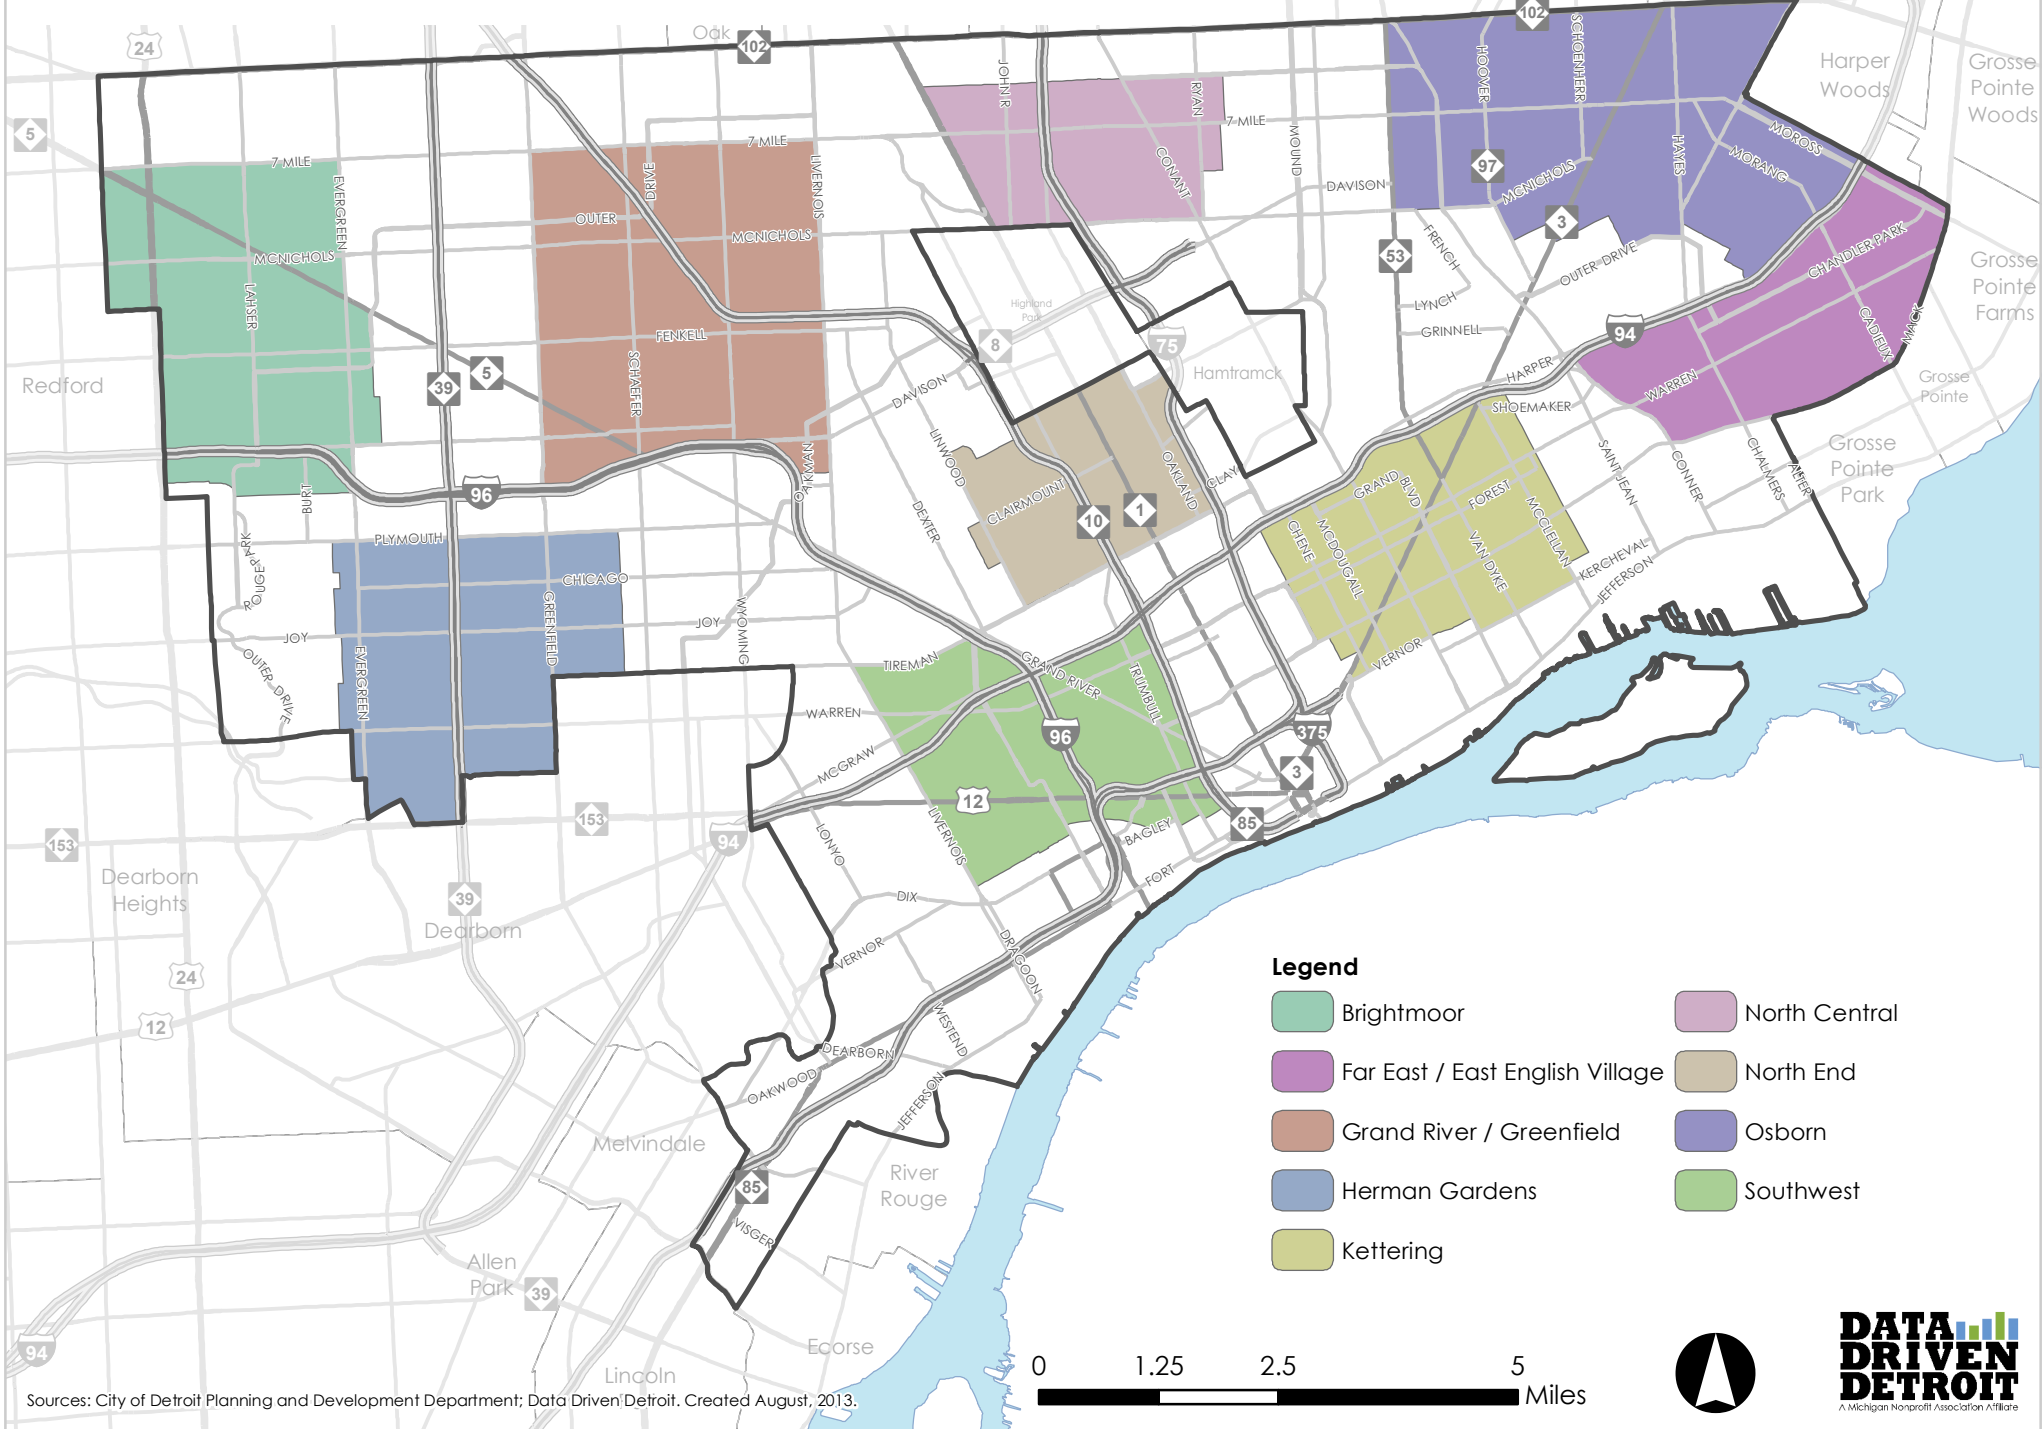

# Neighborhood Stabilization Program (NSP1) Target Areas

## Detroit, MI

- Legend**
- Brightmoor
  - Far East / East English Village
  - Grand River / Greenfield
  - Herman Gardens
  - Kettering
  - North Central
  - North End
  - Osborn
  - Southwest

Sources: City of Detroit Planning and Development Department; Data Driven Detroit. Created August, 2013.