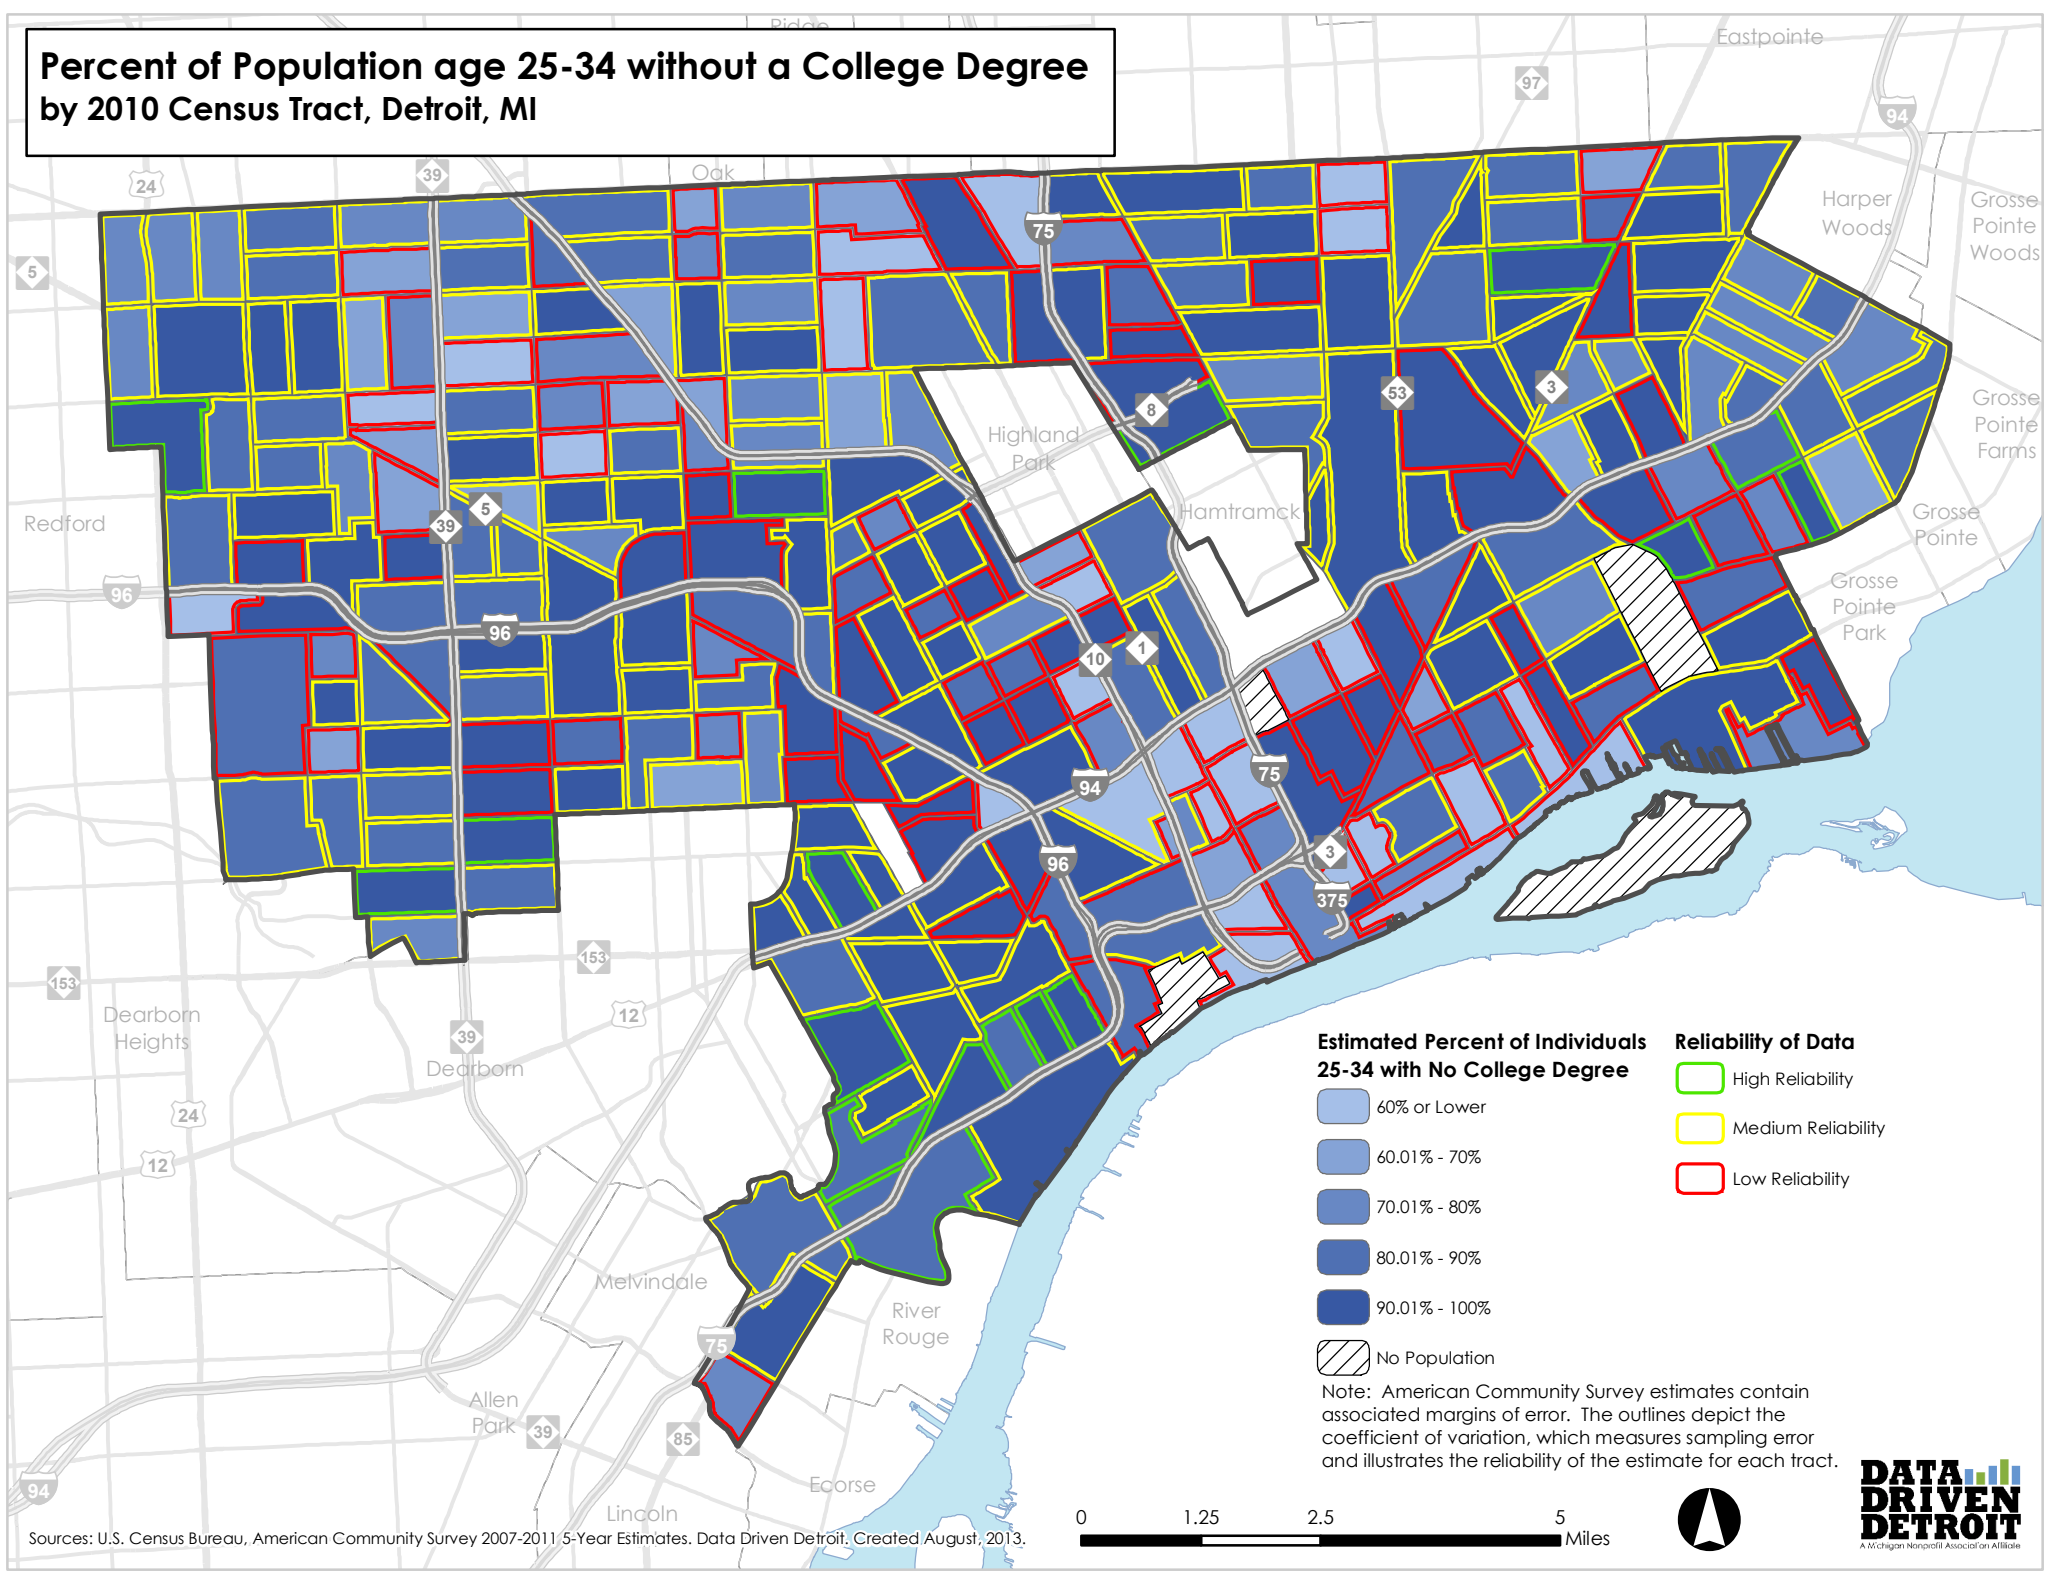

Percent of Population age 25-34 without a College Degree by 2010 Census Tract, Detroit, MI

Sources: U.S. Census Bureau, American Community Survey 2007-2011 5-Year Estimates. Data Driven Detroit. Created August, 2013.