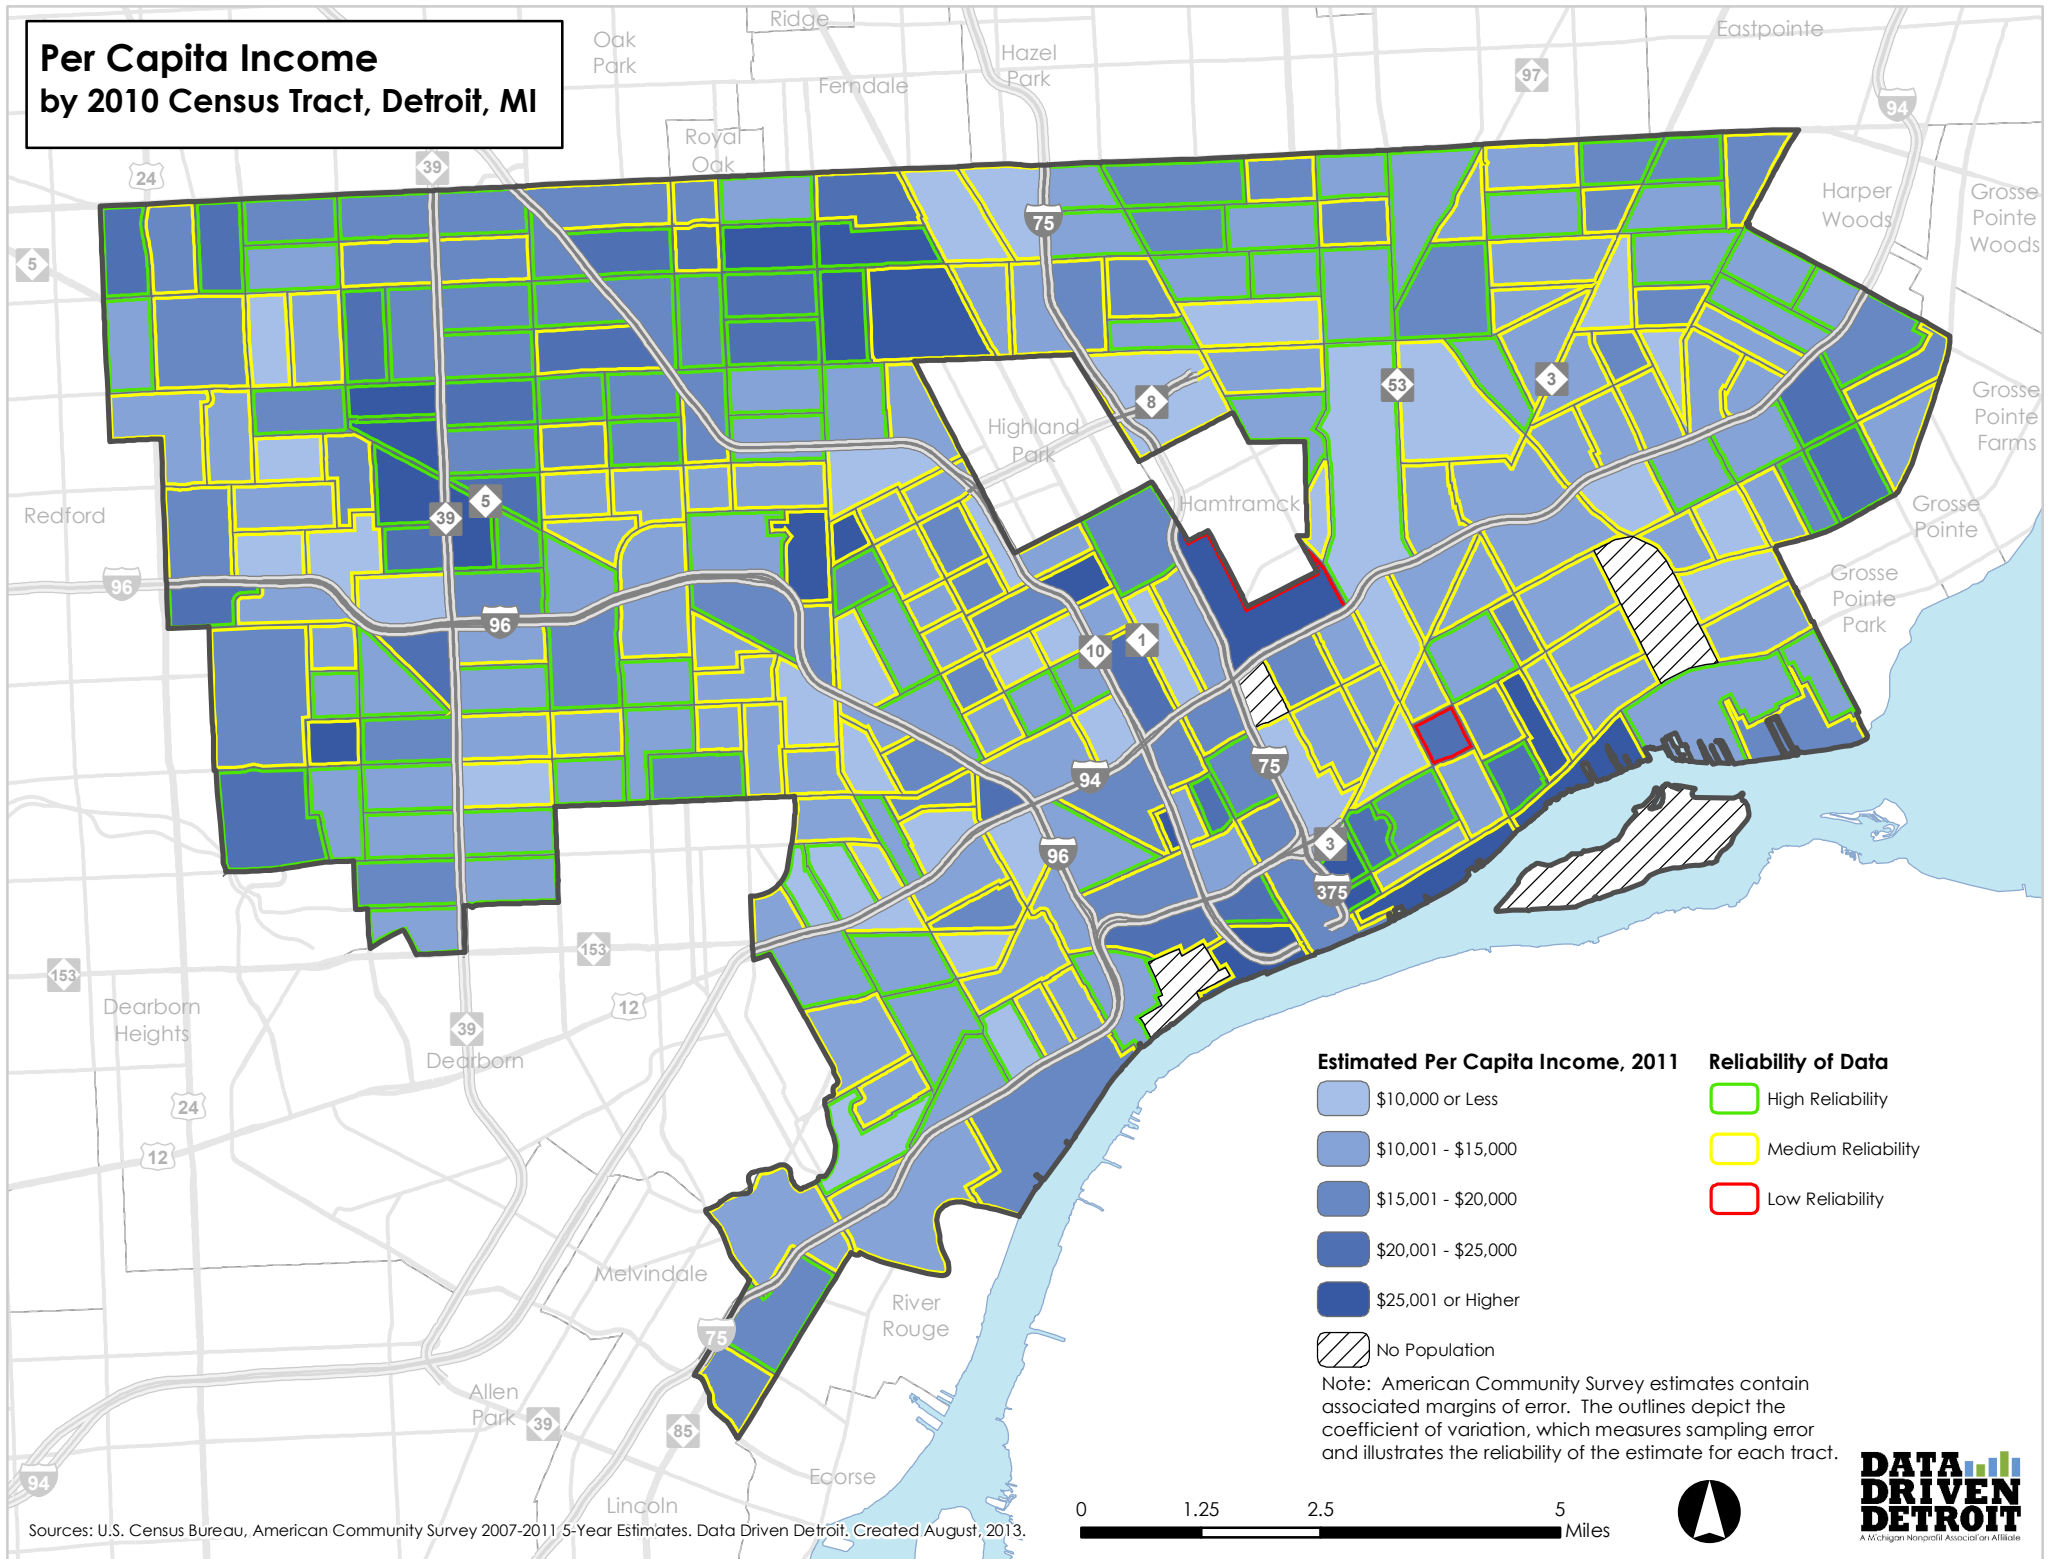

Per Capita Income by 2010 Census Tract, Detroit, MI

Sources: U.S. Census Bureau, American Community Survey 2007-2011 5-Year Estimates. Data Driven Detroit. Created August, 2013.