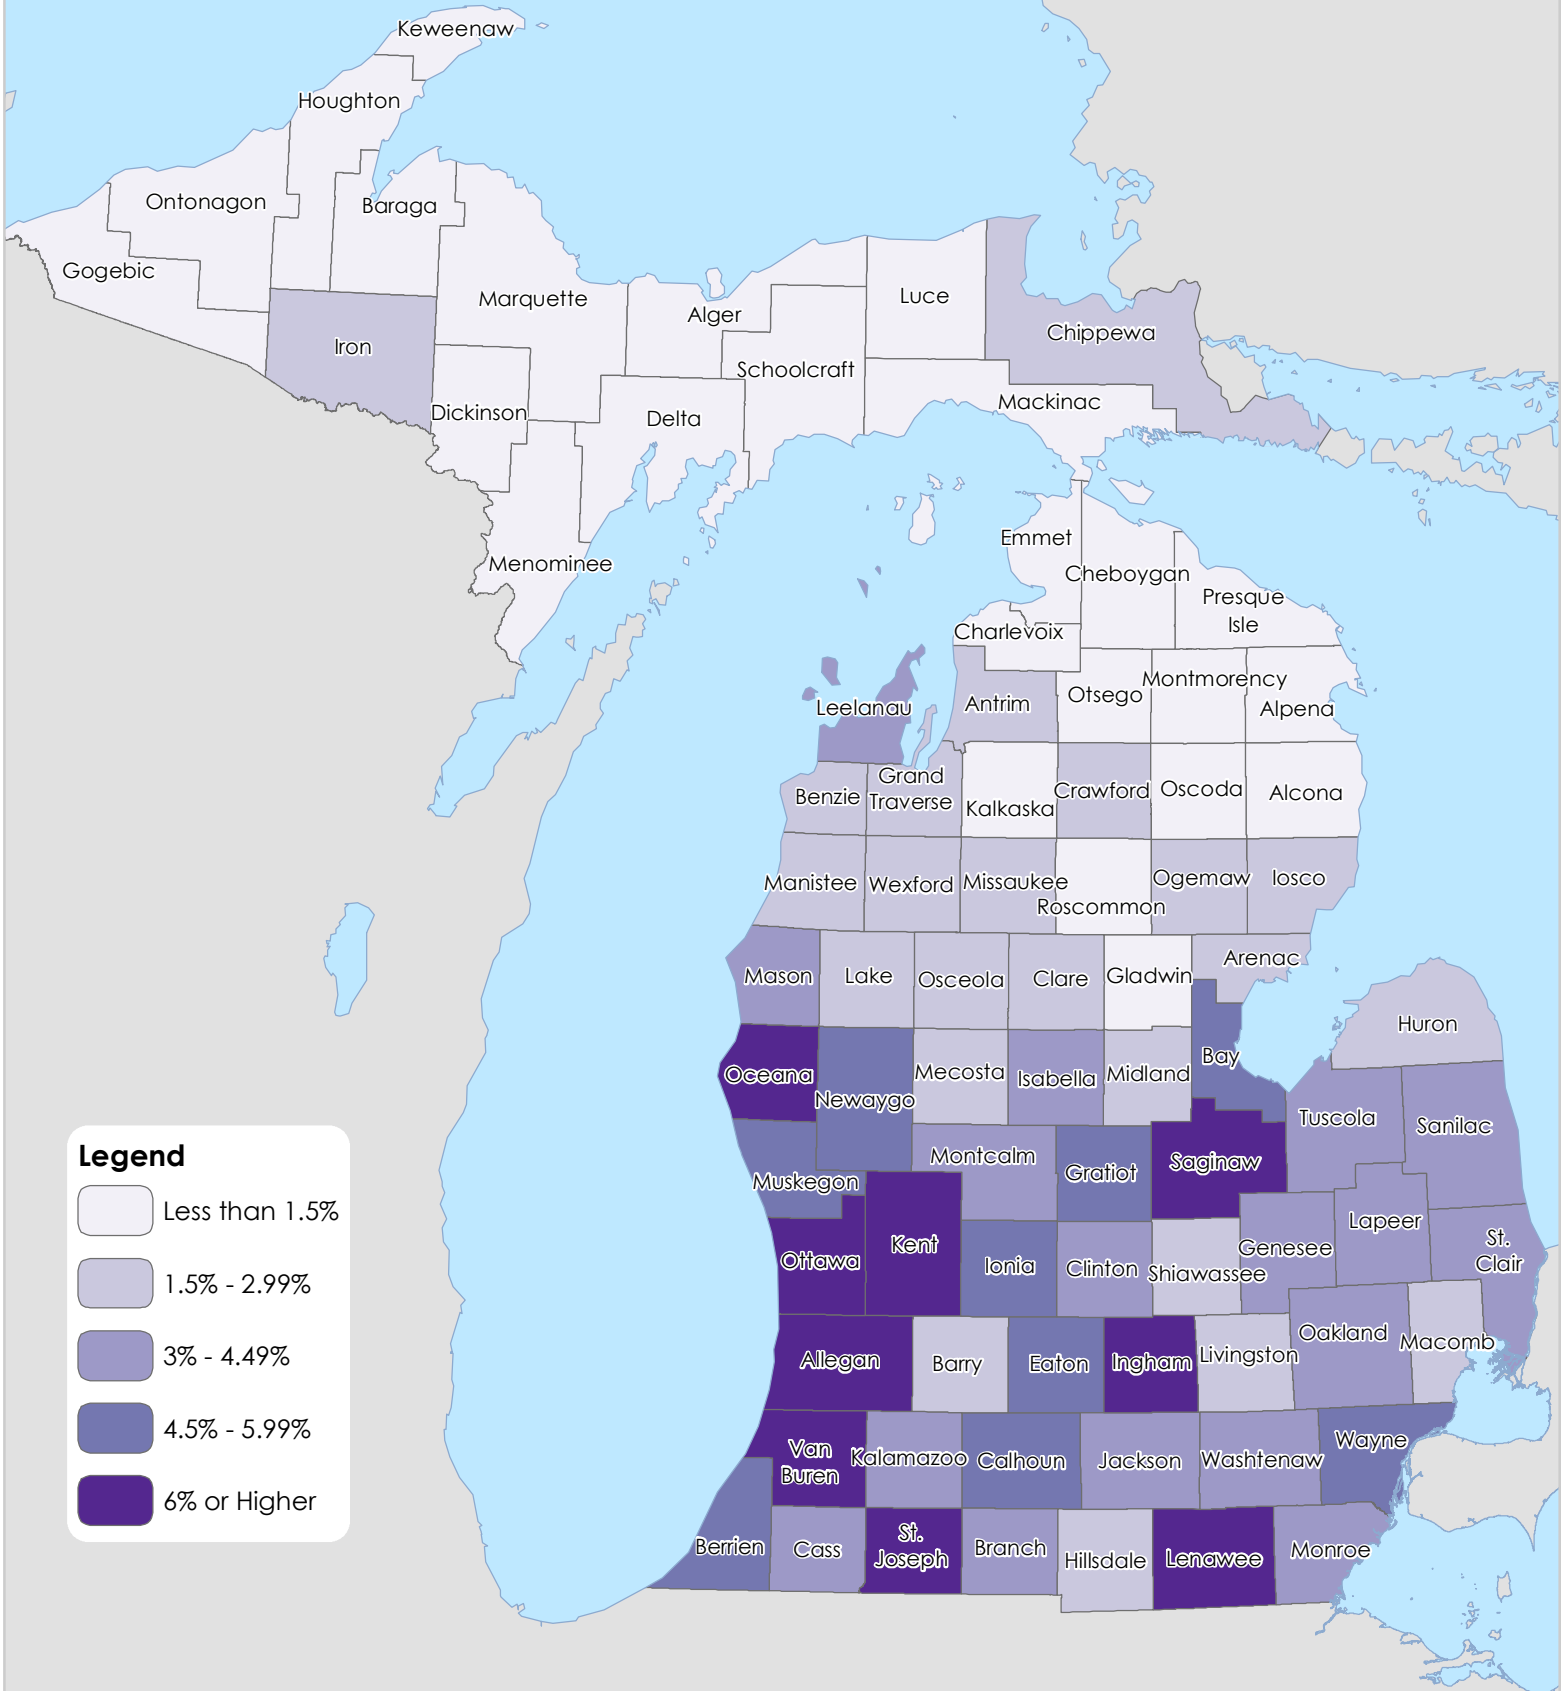

Percent Hispanic/Latino in Michigan Counties, 2012

Legend

- Less than 1.5%
- 1.5% - 2.99%
- 3% - 4.49%
- 4.5% - 5.99%
- 6% or Higher