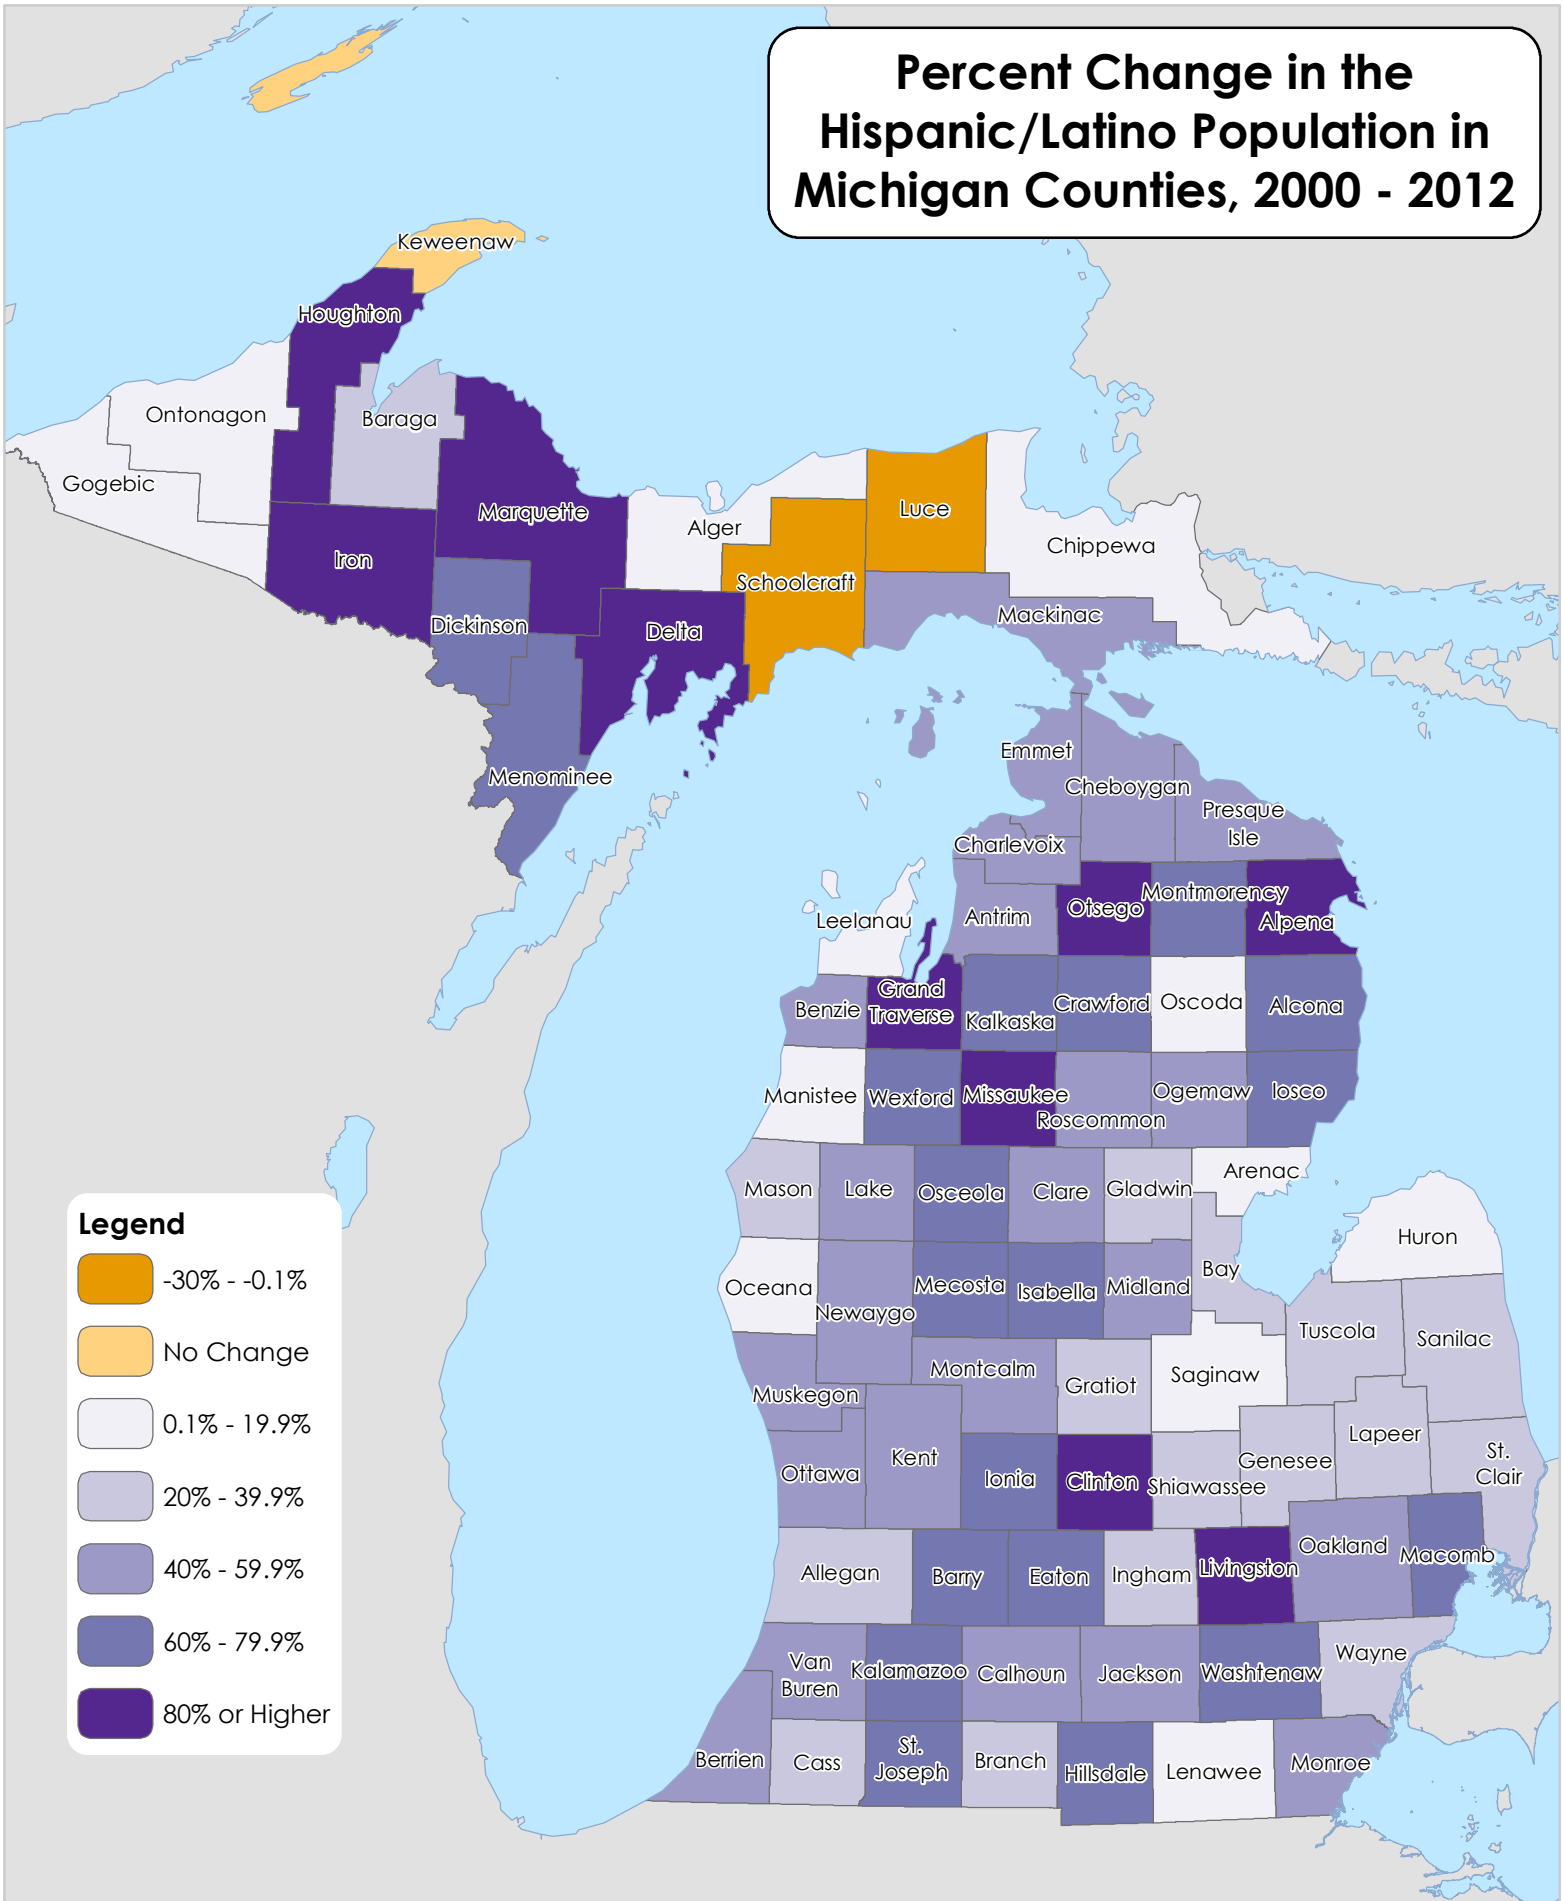

Percent Change in the Hispanic/Latino Population in Michigan Counties, 2000 - 2012

Legend

Sources: Census Bureau, 2000 Census and 2012 Population Estimates; Data Driven Detroit. Created September, 2013.