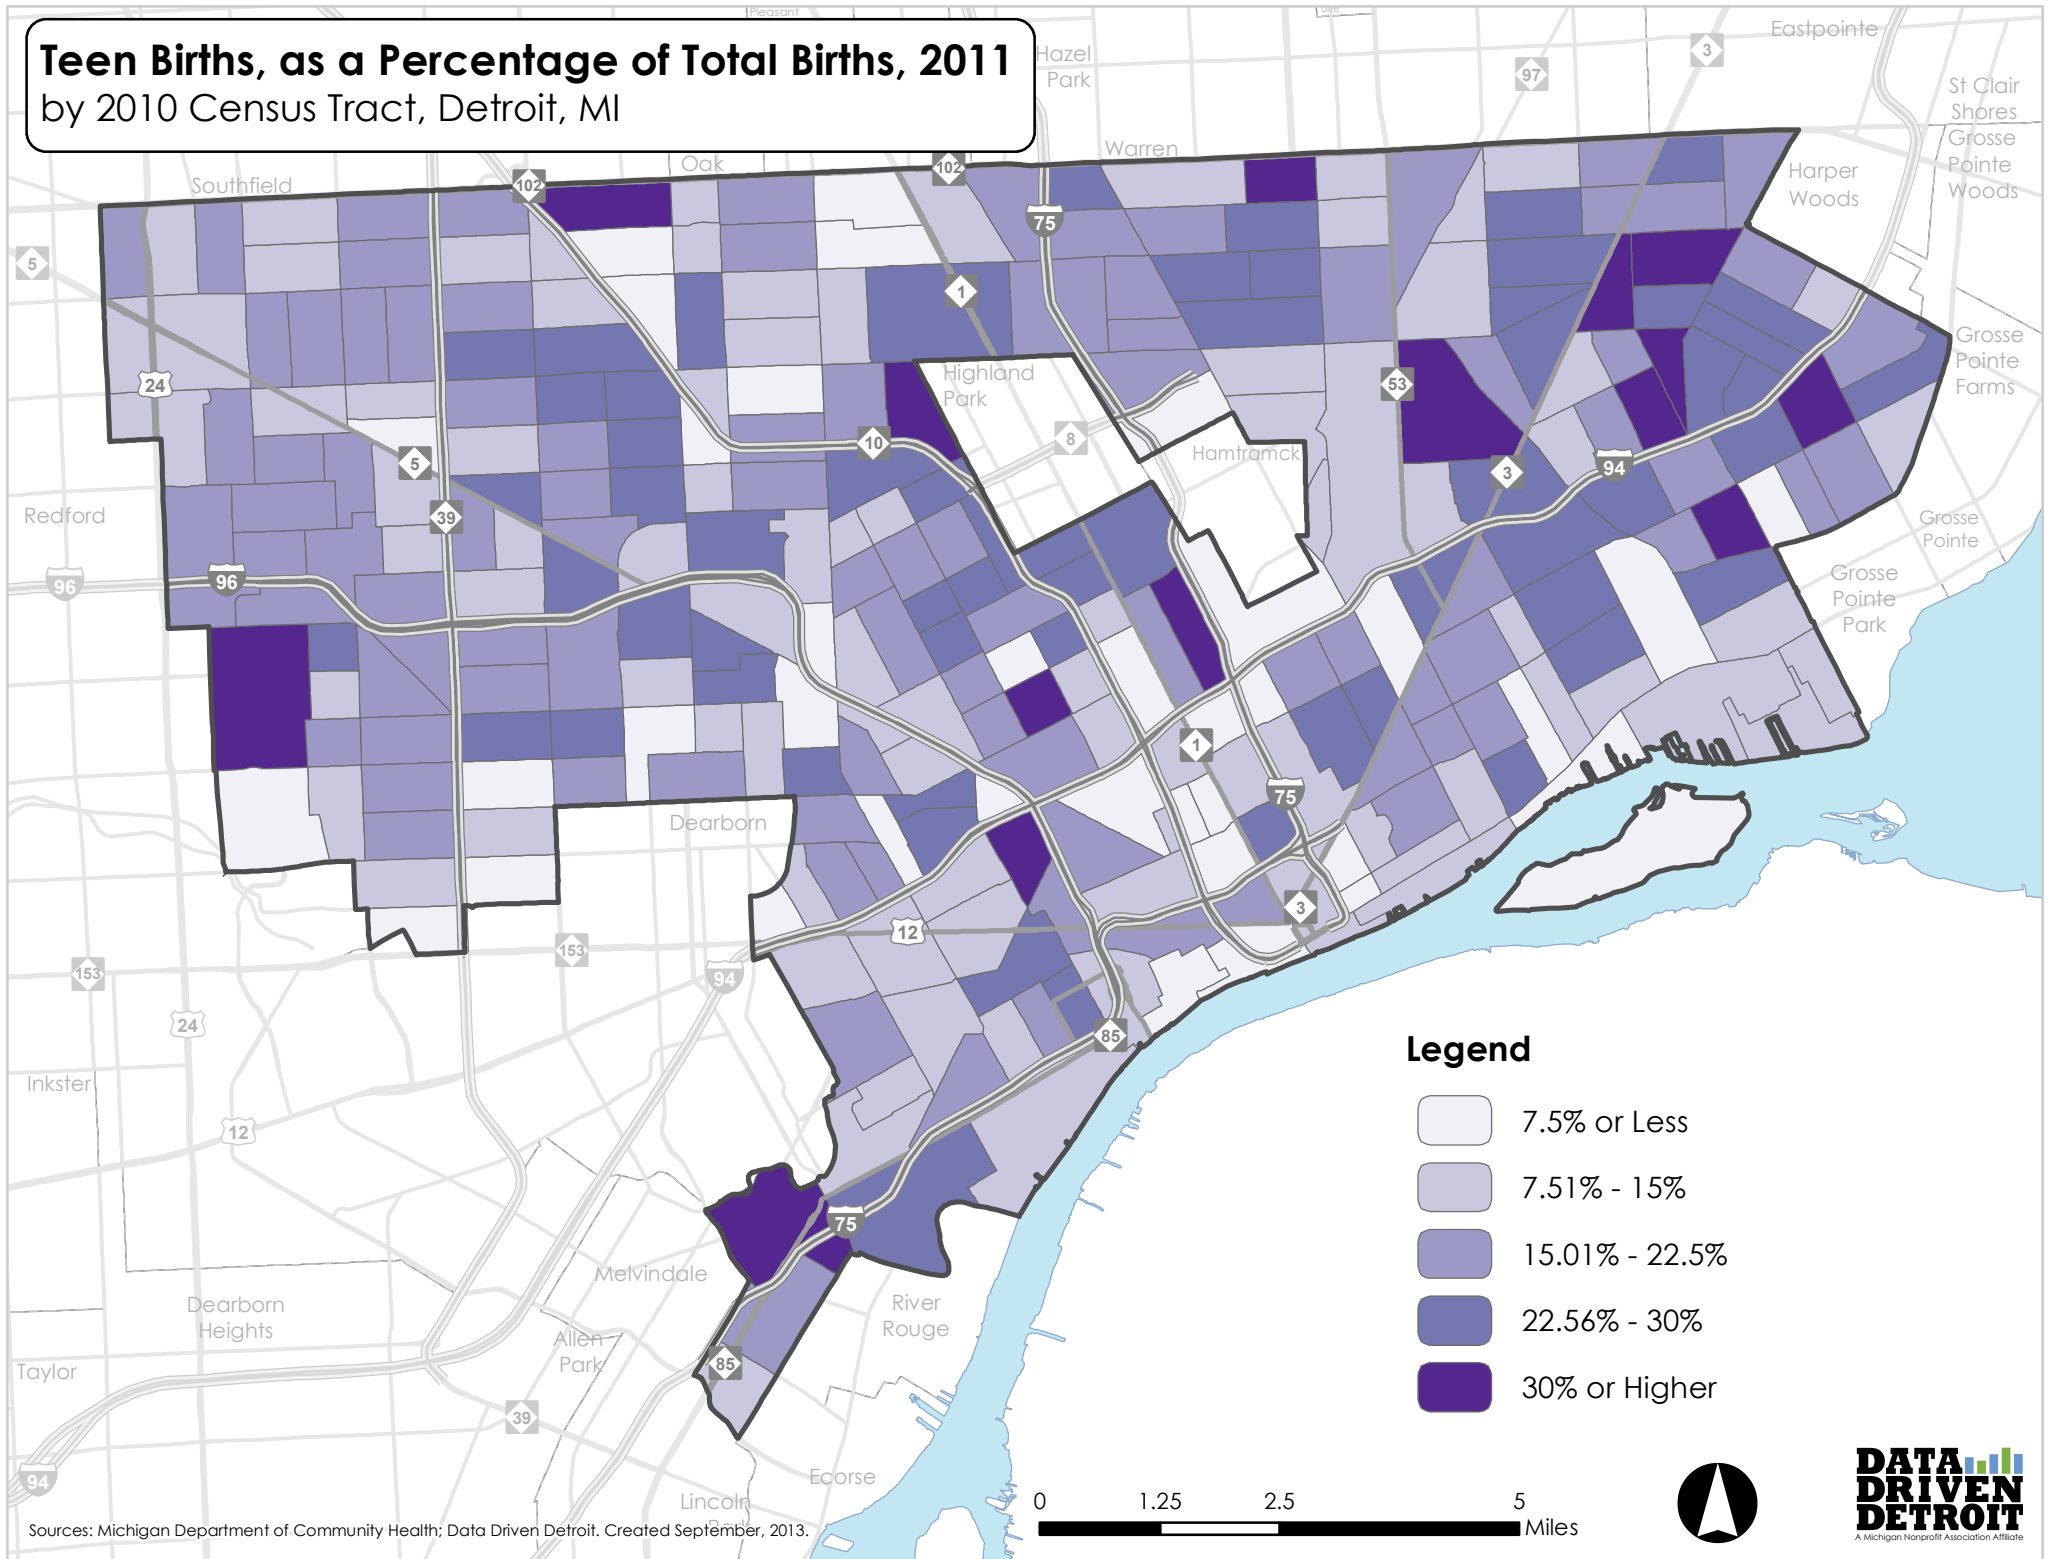

Teen Births, as a Percentage of Total Births, 2011

by 2010 Census Tract, Detroit, MI

Legend

- 7.5% or Less
- 7.51% - 15%
- 15.01% - 22.5%
- 22.56% - 30%
- 30% or Higher

Sources: Michigan Department of Community Health; Data Driven Detroit. Created September, 2013.