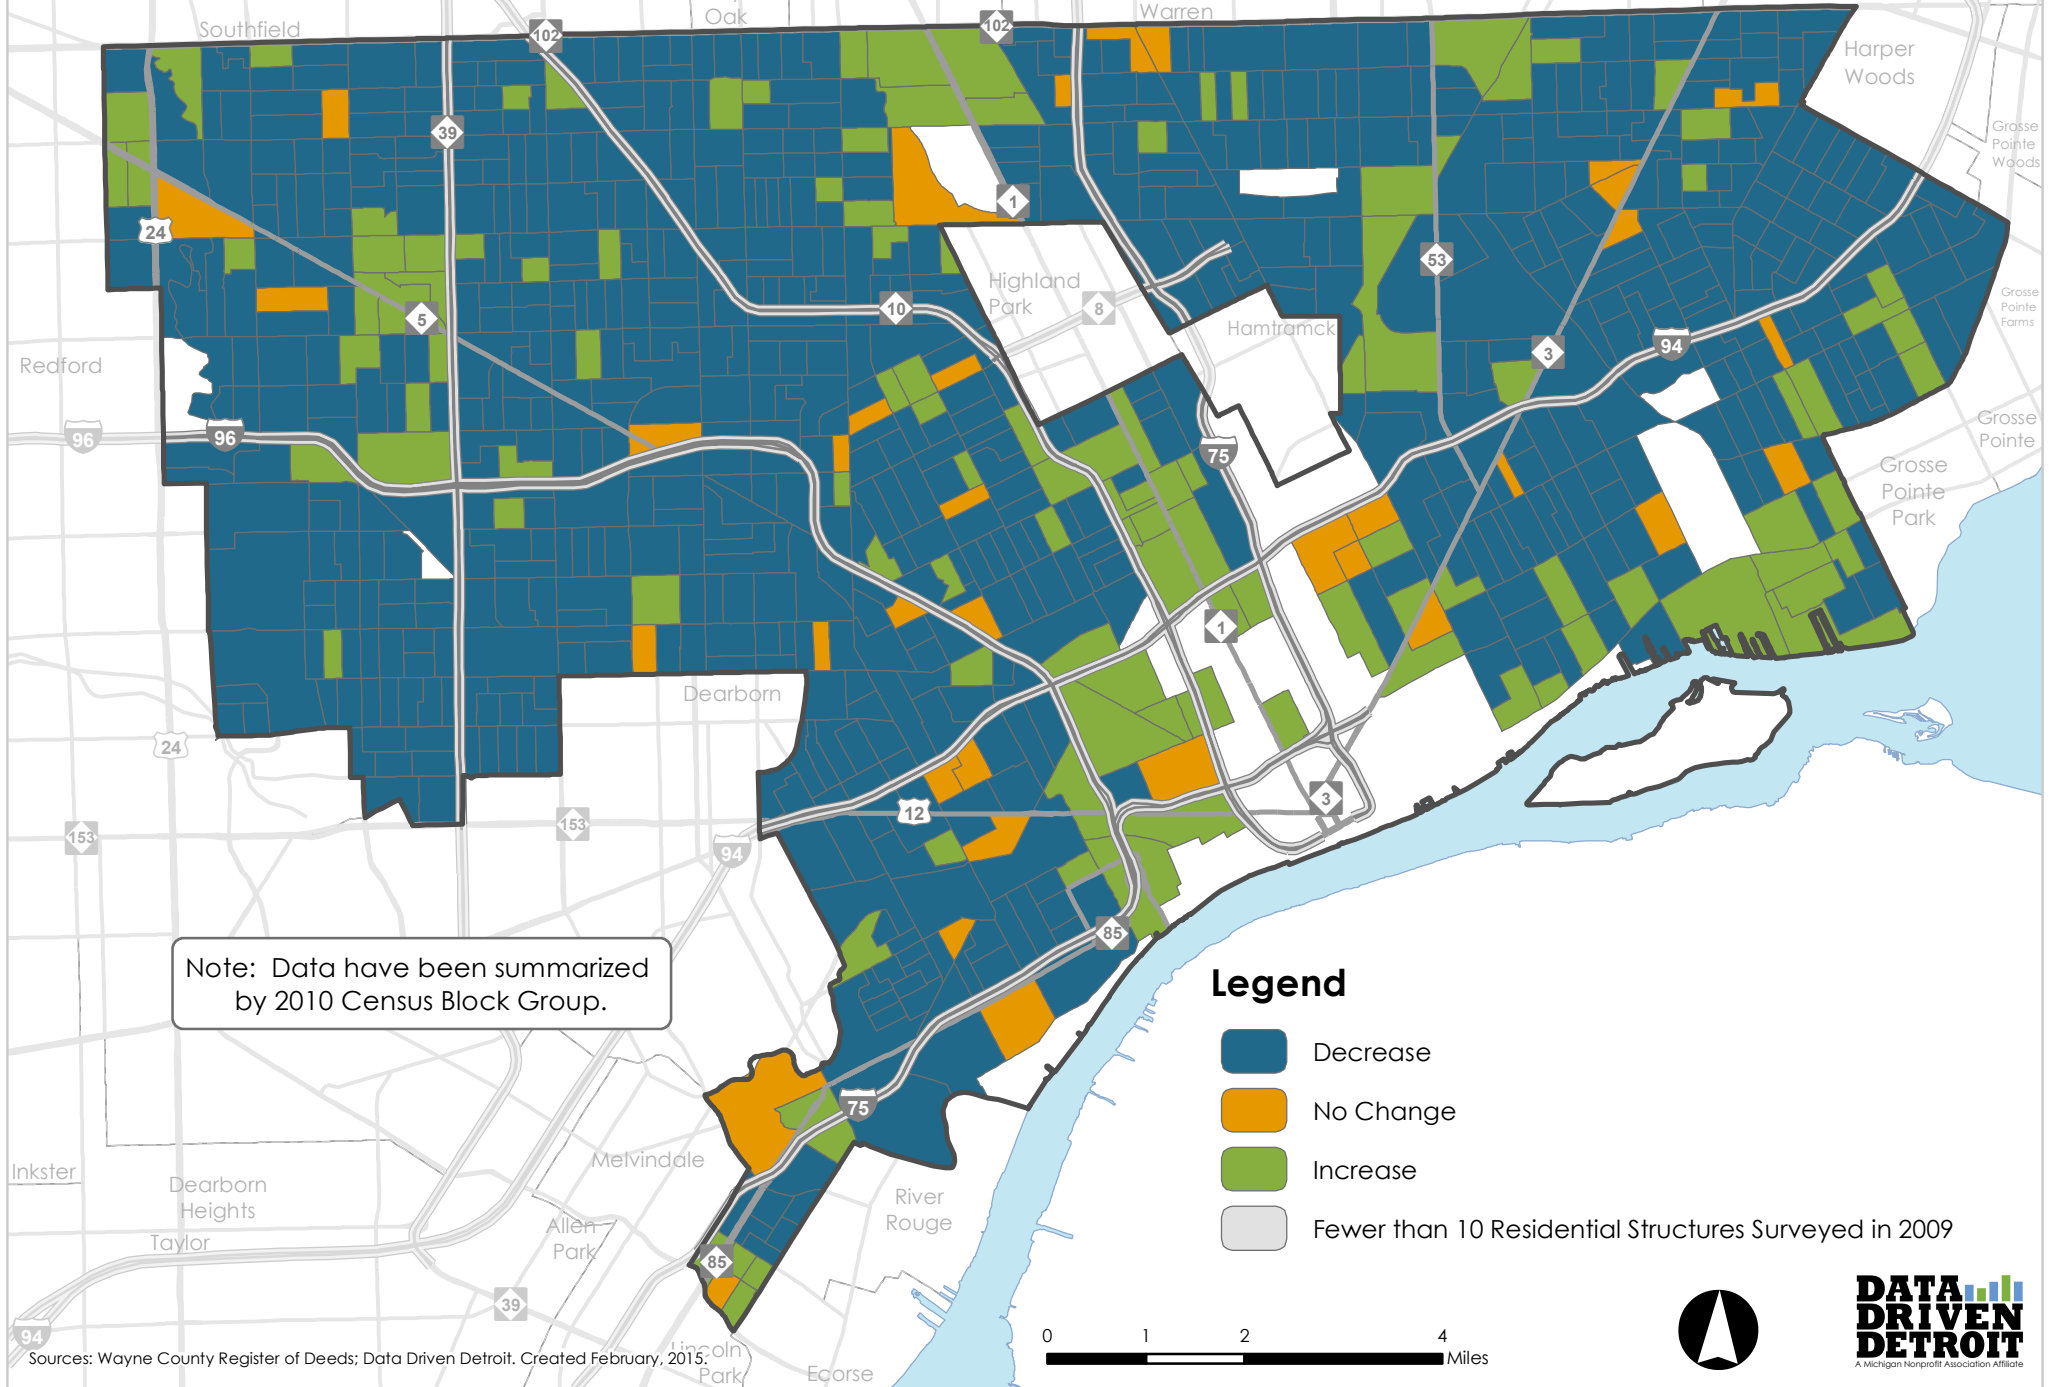

Change in Mortgage Deeds per Square Mile, 2008-09 to 2012-13

Note: Data have been summarized by 2010 Census Block Group.

Legend

- Decrease
- No Change
- Increase
- Fewer than 10 Residential Structures Surveyed in 2009

Sources: Wayne County Register of Deeds; Data Driven Detroit. Created February, 2015.