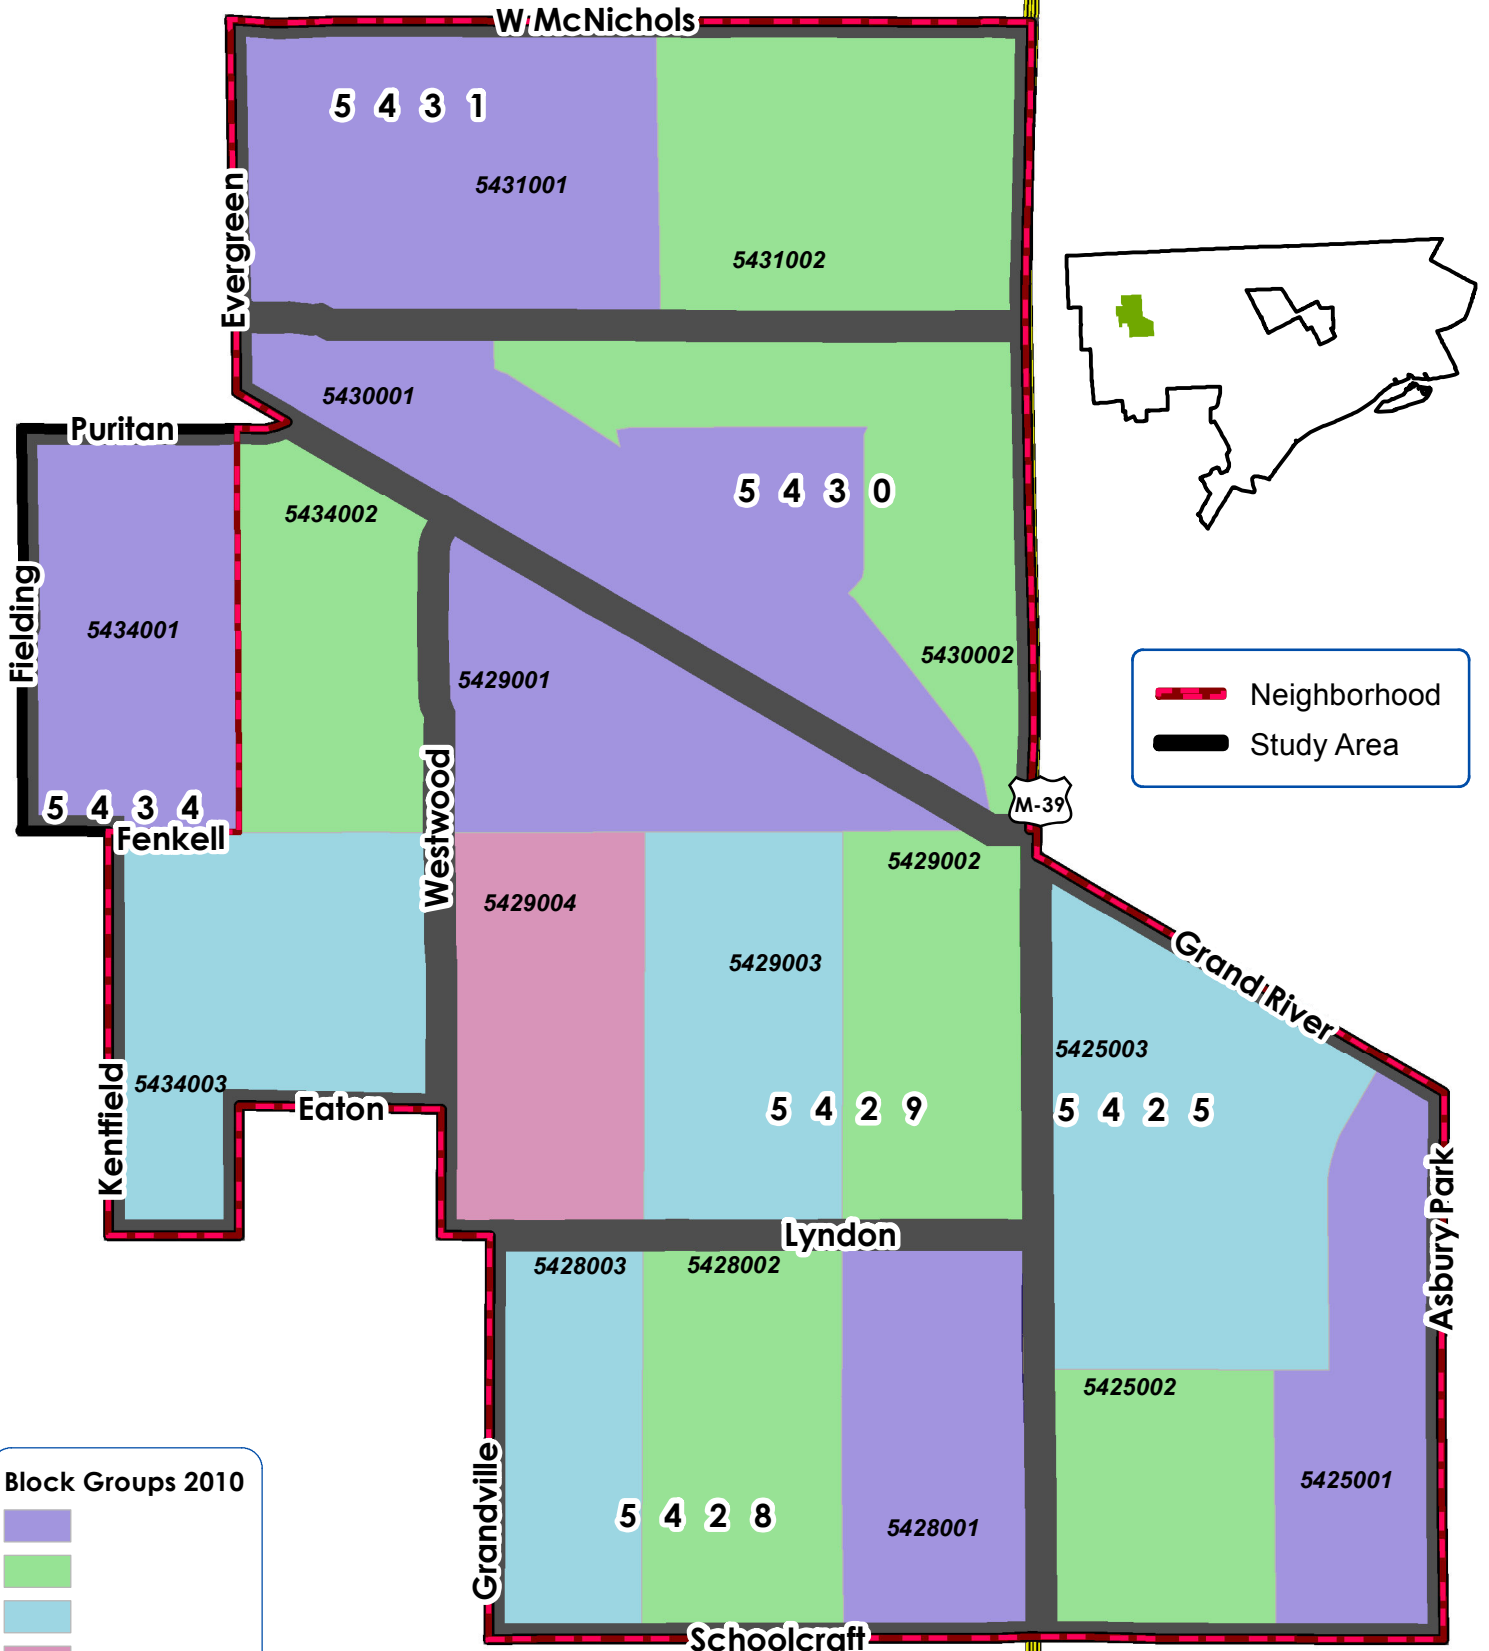

LISC Building Sustainable Communities Grandmont Rosedale Study Area with Census Geographies

Grandmont Rosedale, Detroit, MI

▬ Neighborhood
▬ Study Area

Block Groups 2010

- Purple
- Green
- Light Blue
- Pink

Census Tracts 2010

- Black

Sources: U.S. Census Bureau;
Data Driven Detroit