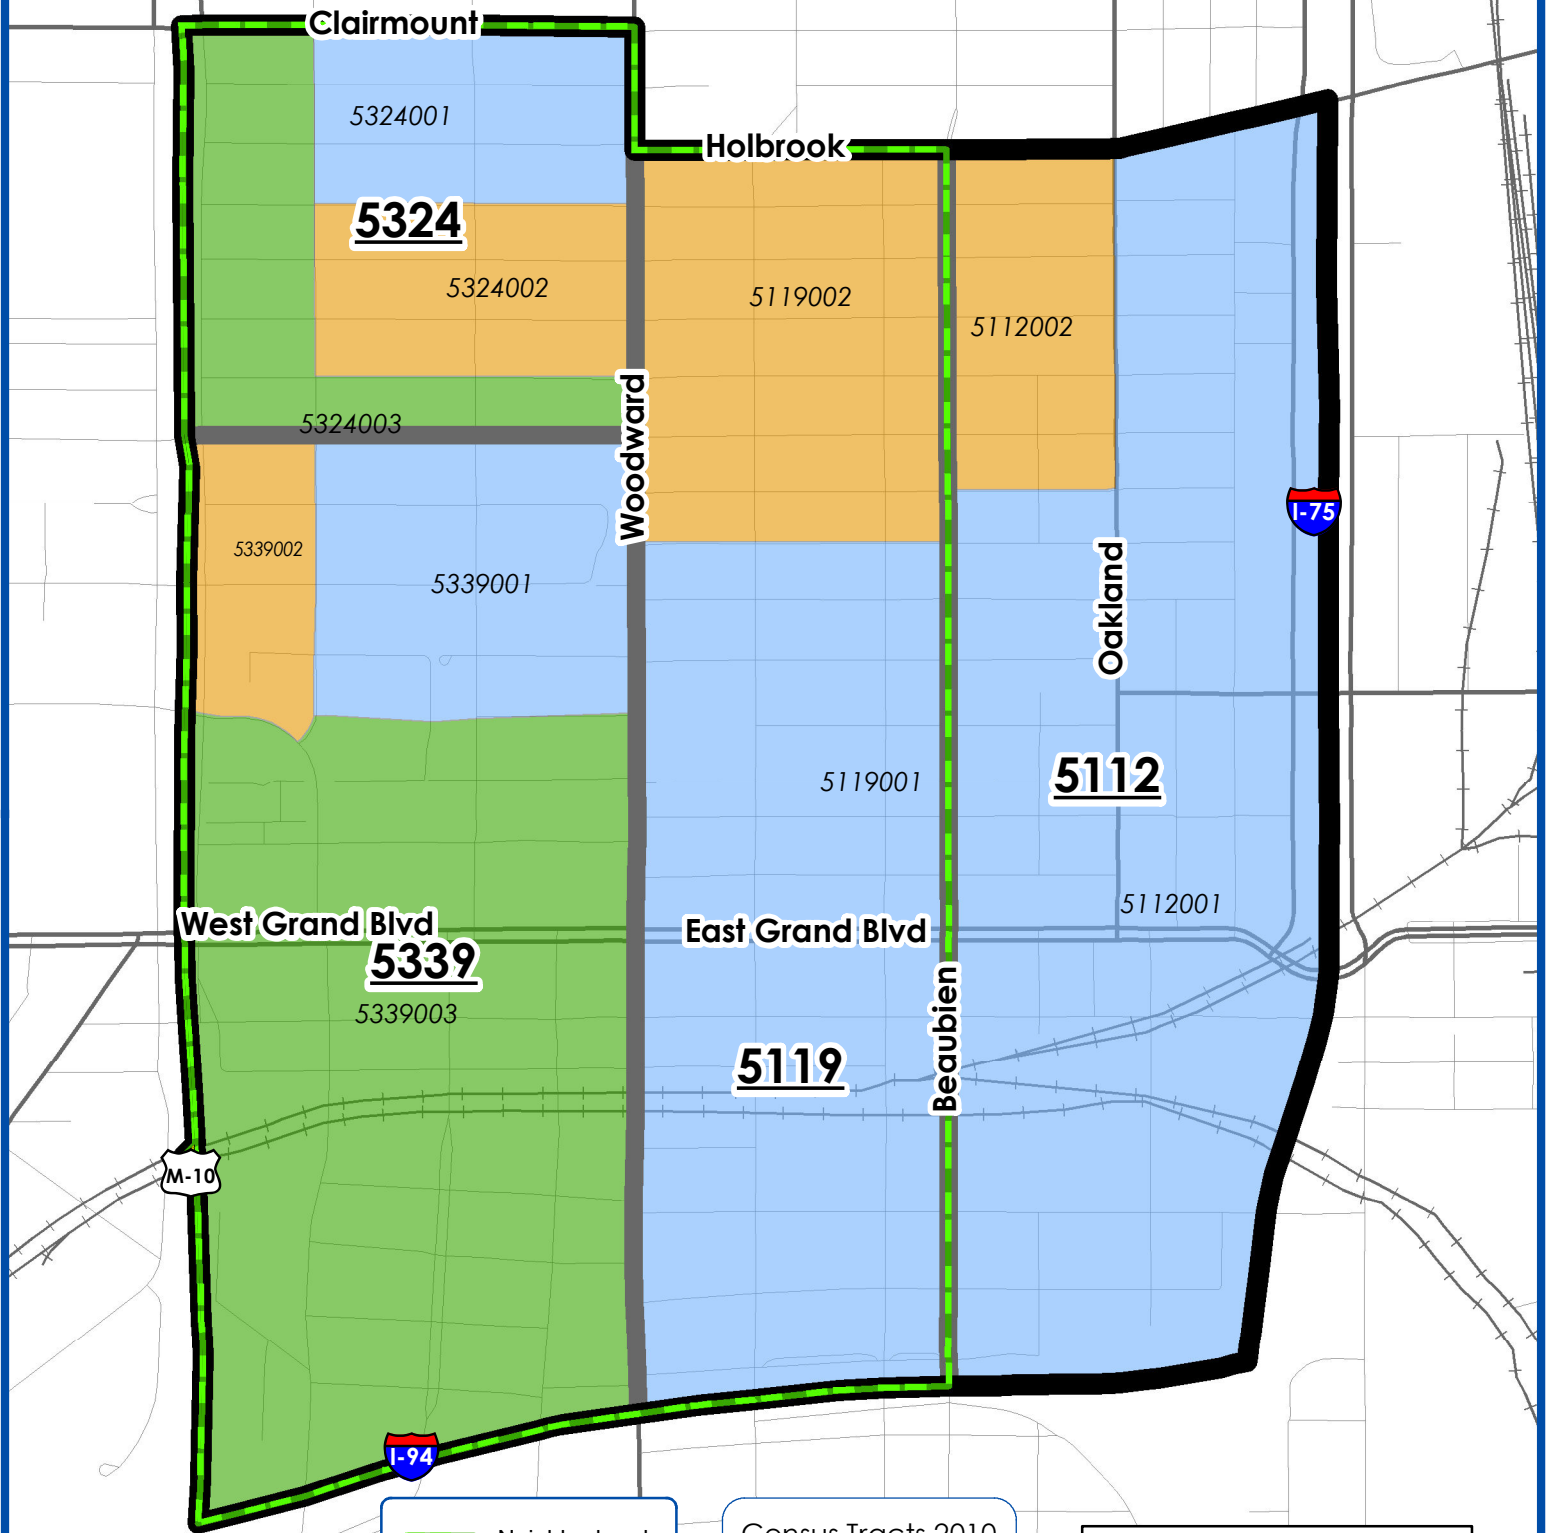

# LISC Building Sustainable Communities Study Area with Census Geographies

Grand/Woodward, Detroit, MI

Legend for Neighborhood and Study Area:

- Neighborhood
- Study Area

Legend for Census Tracts and Block Groups:

Census Tracts 2010

- Block Groups 2010
- 
- 
- 

Sources: U.S. Census Bureau, 2010; Data Driven Detroit, 2012.