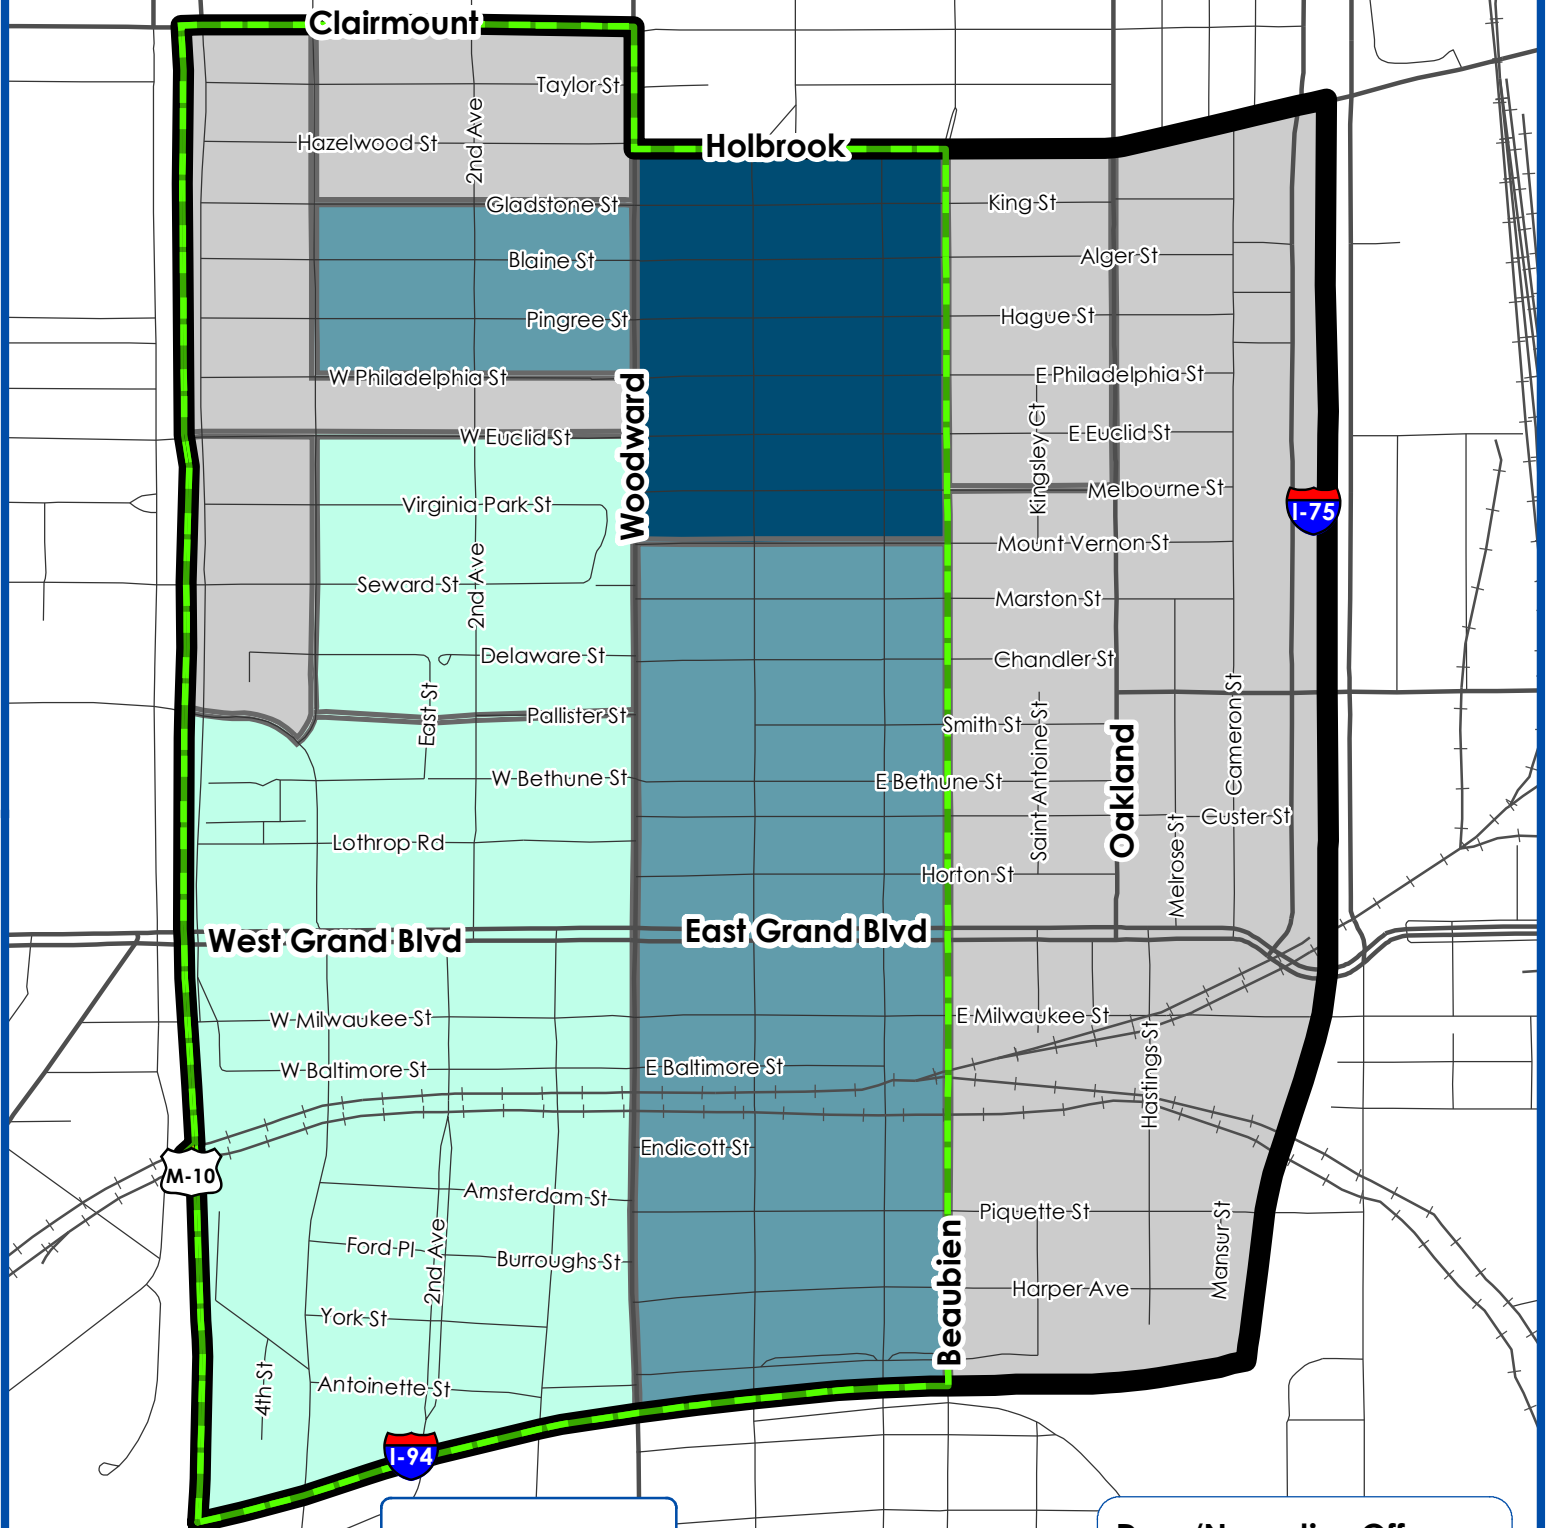

Drug Offense Rate, by Census Block Group (2010)

Grand/Woodward, Detroit, MI

Neighborhood
 Study Area

Drug/Narcotics Offenses per 1,000 residents

	6.6 - 7.6
	7.7 - 18.0
	18.1 - 23.8
	5 or fewer offenses

0 0.25 0.5 Miles