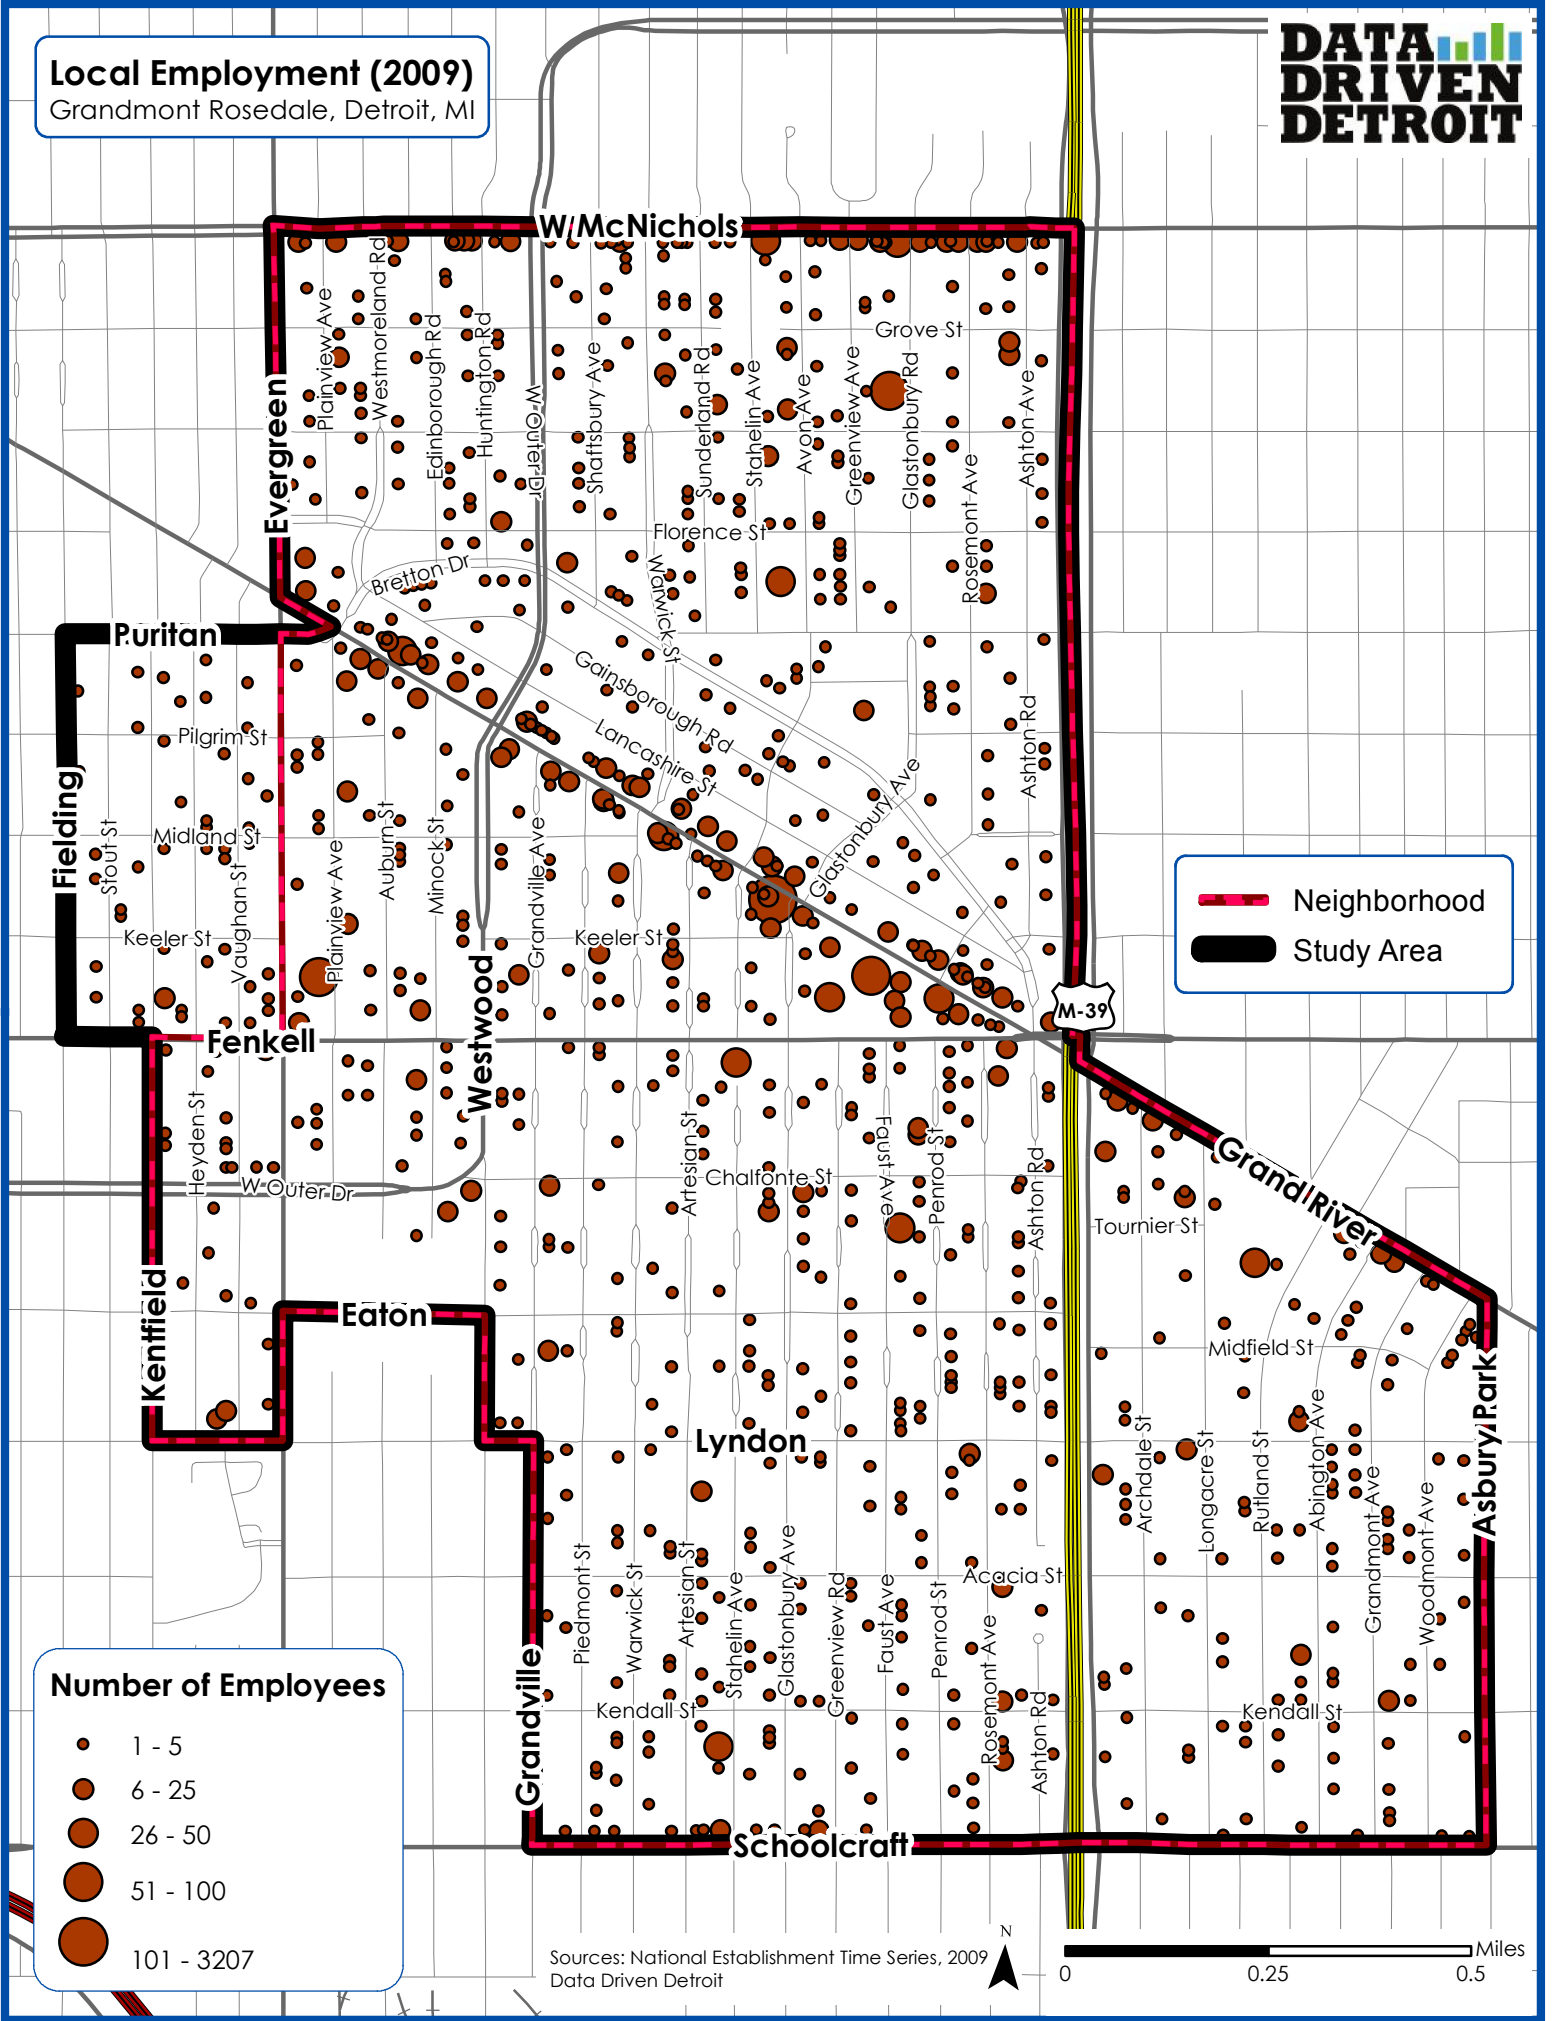

# Local Employment (2009)

Grandmont Rosedale, Detroit, MI

## Number of Employees

- 1 - 5
- 6 - 25
- 26 - 50
- 51 - 100
- 101 - 3207

- Neighborhood
- Study Area

Sources: National Establishment Time Series, 2009  
Data Driven Detroit