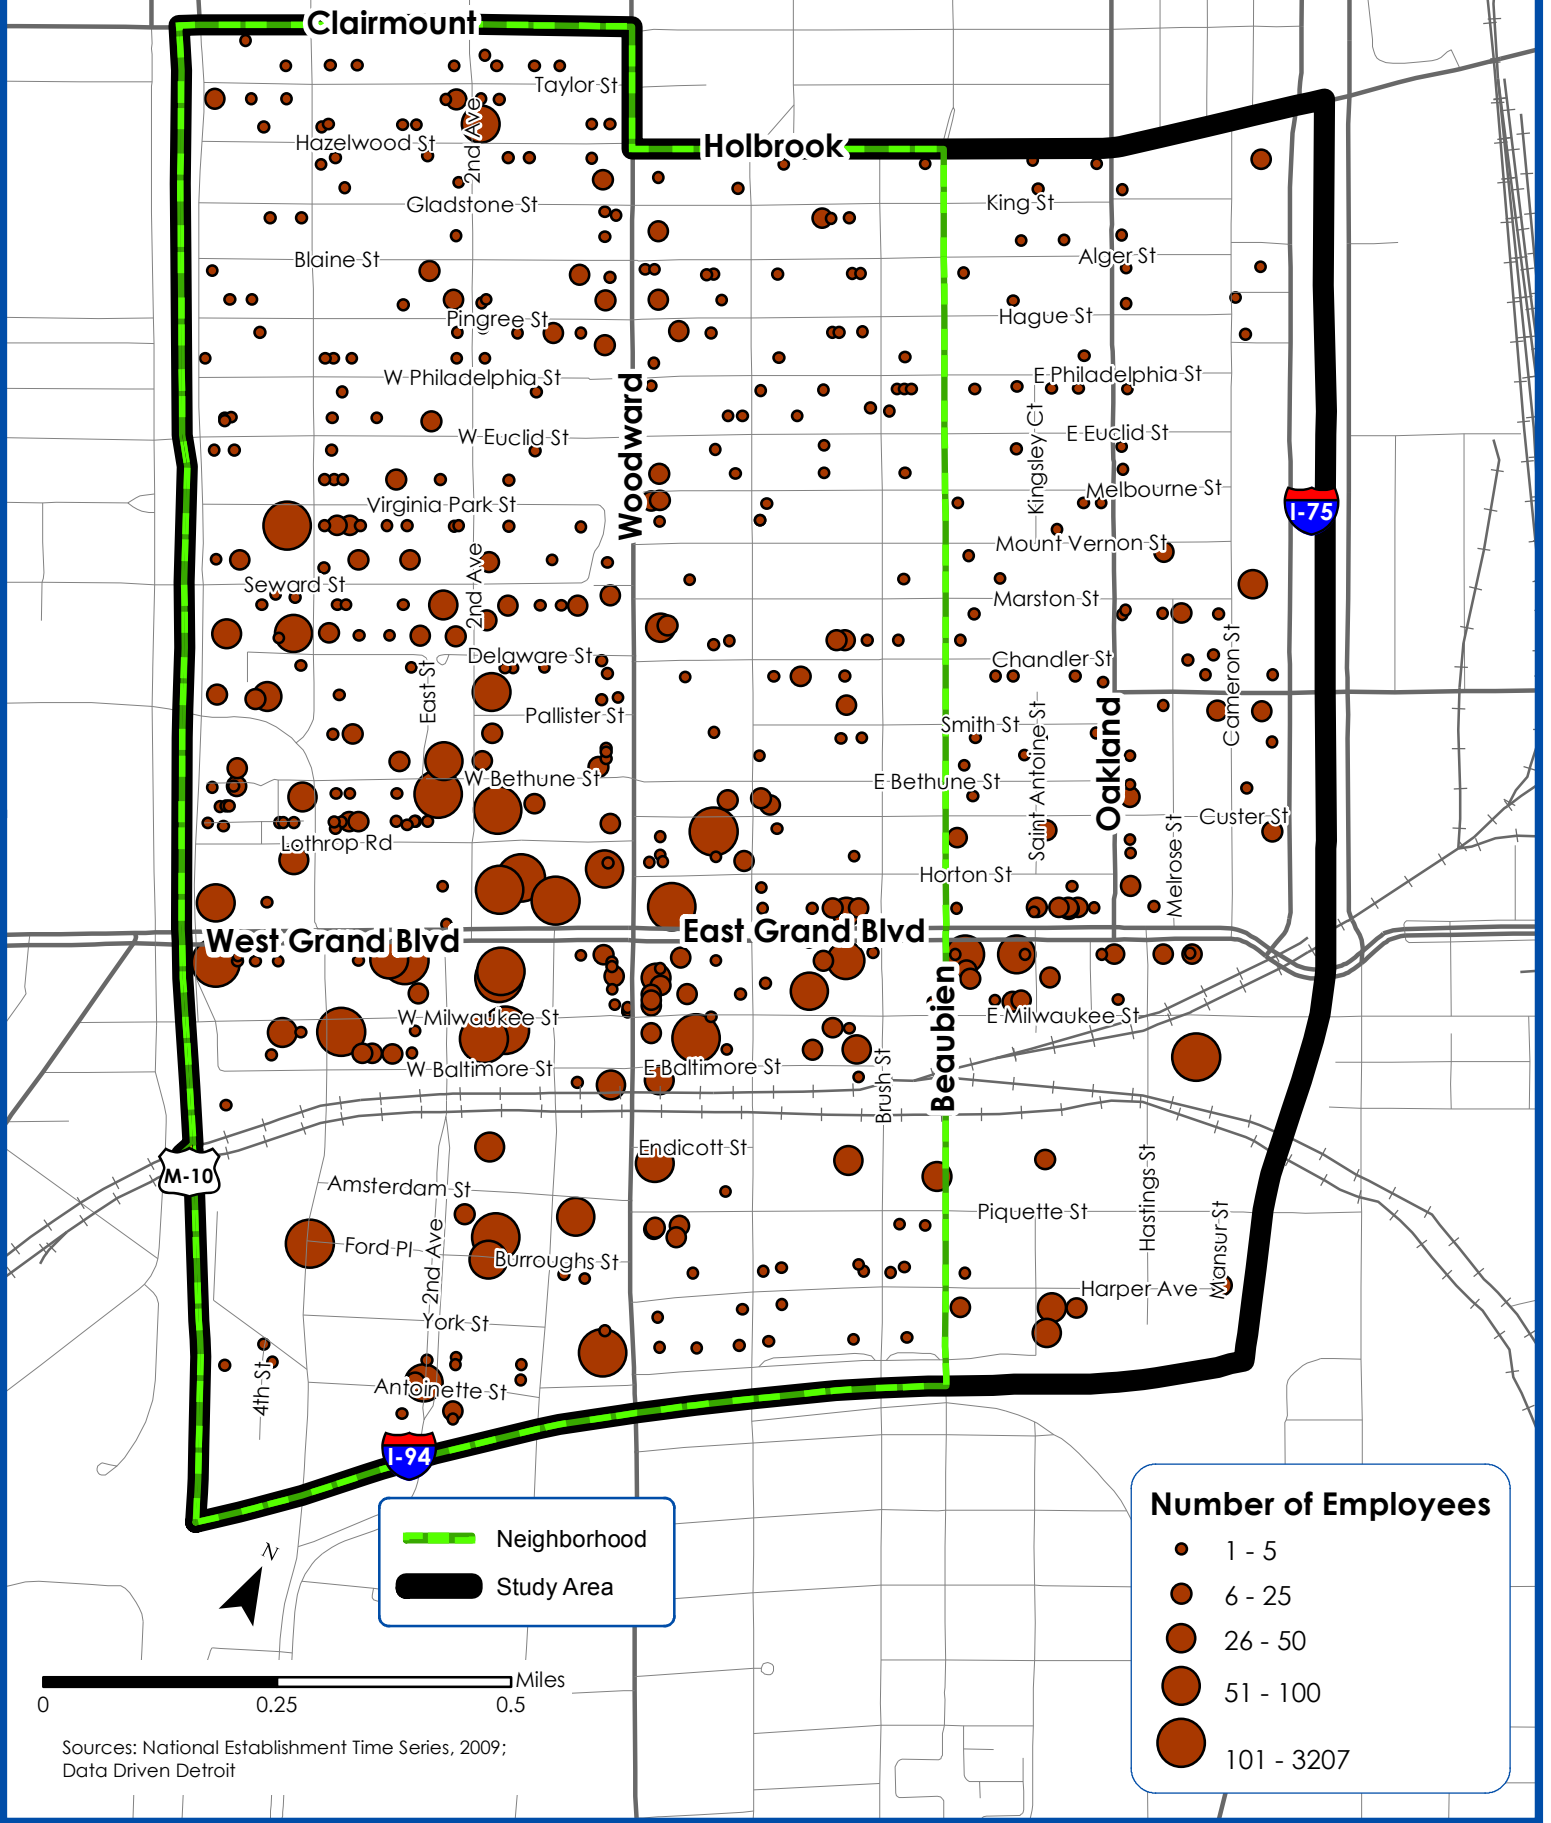

Local Employment (2009)

Grand/Woodward, Detroit, MI

Neighborhood
Study Area

Number of Employees

- 1 - 5
- 6 - 25
- 26 - 50
- 51 - 100
- 101 - 3207

Sources: National Establishment Time Series, 2009;
Data Driven Detroit