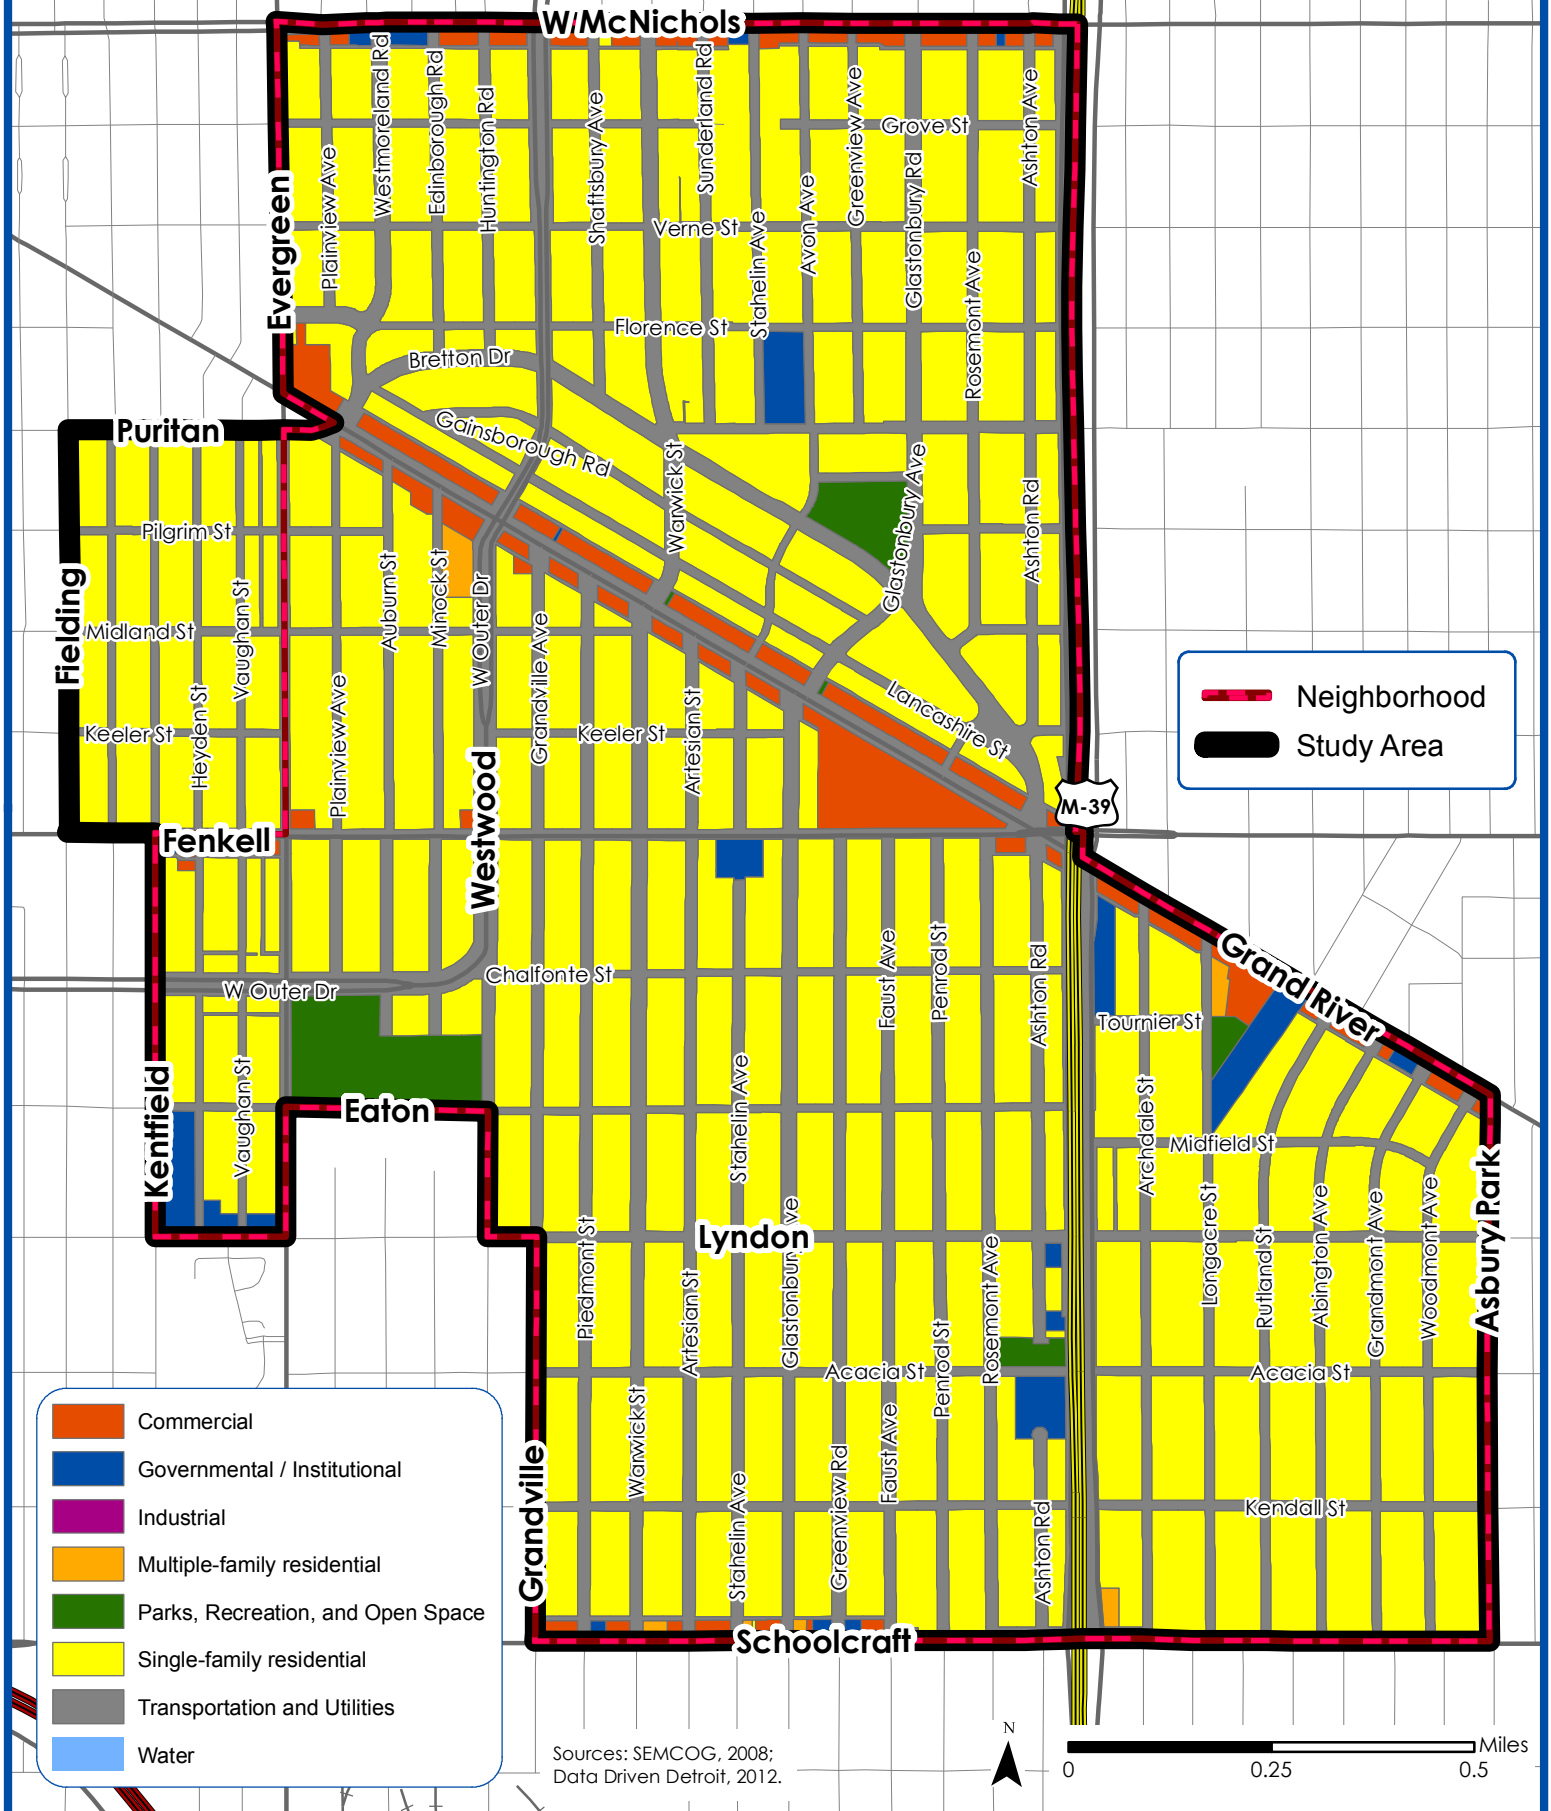

Primary Land Uses (2008)

Grandmont Rosedale, Detroit, MI

Sources: SEMCOG, 2008; Data Driven Detroit, 2012.