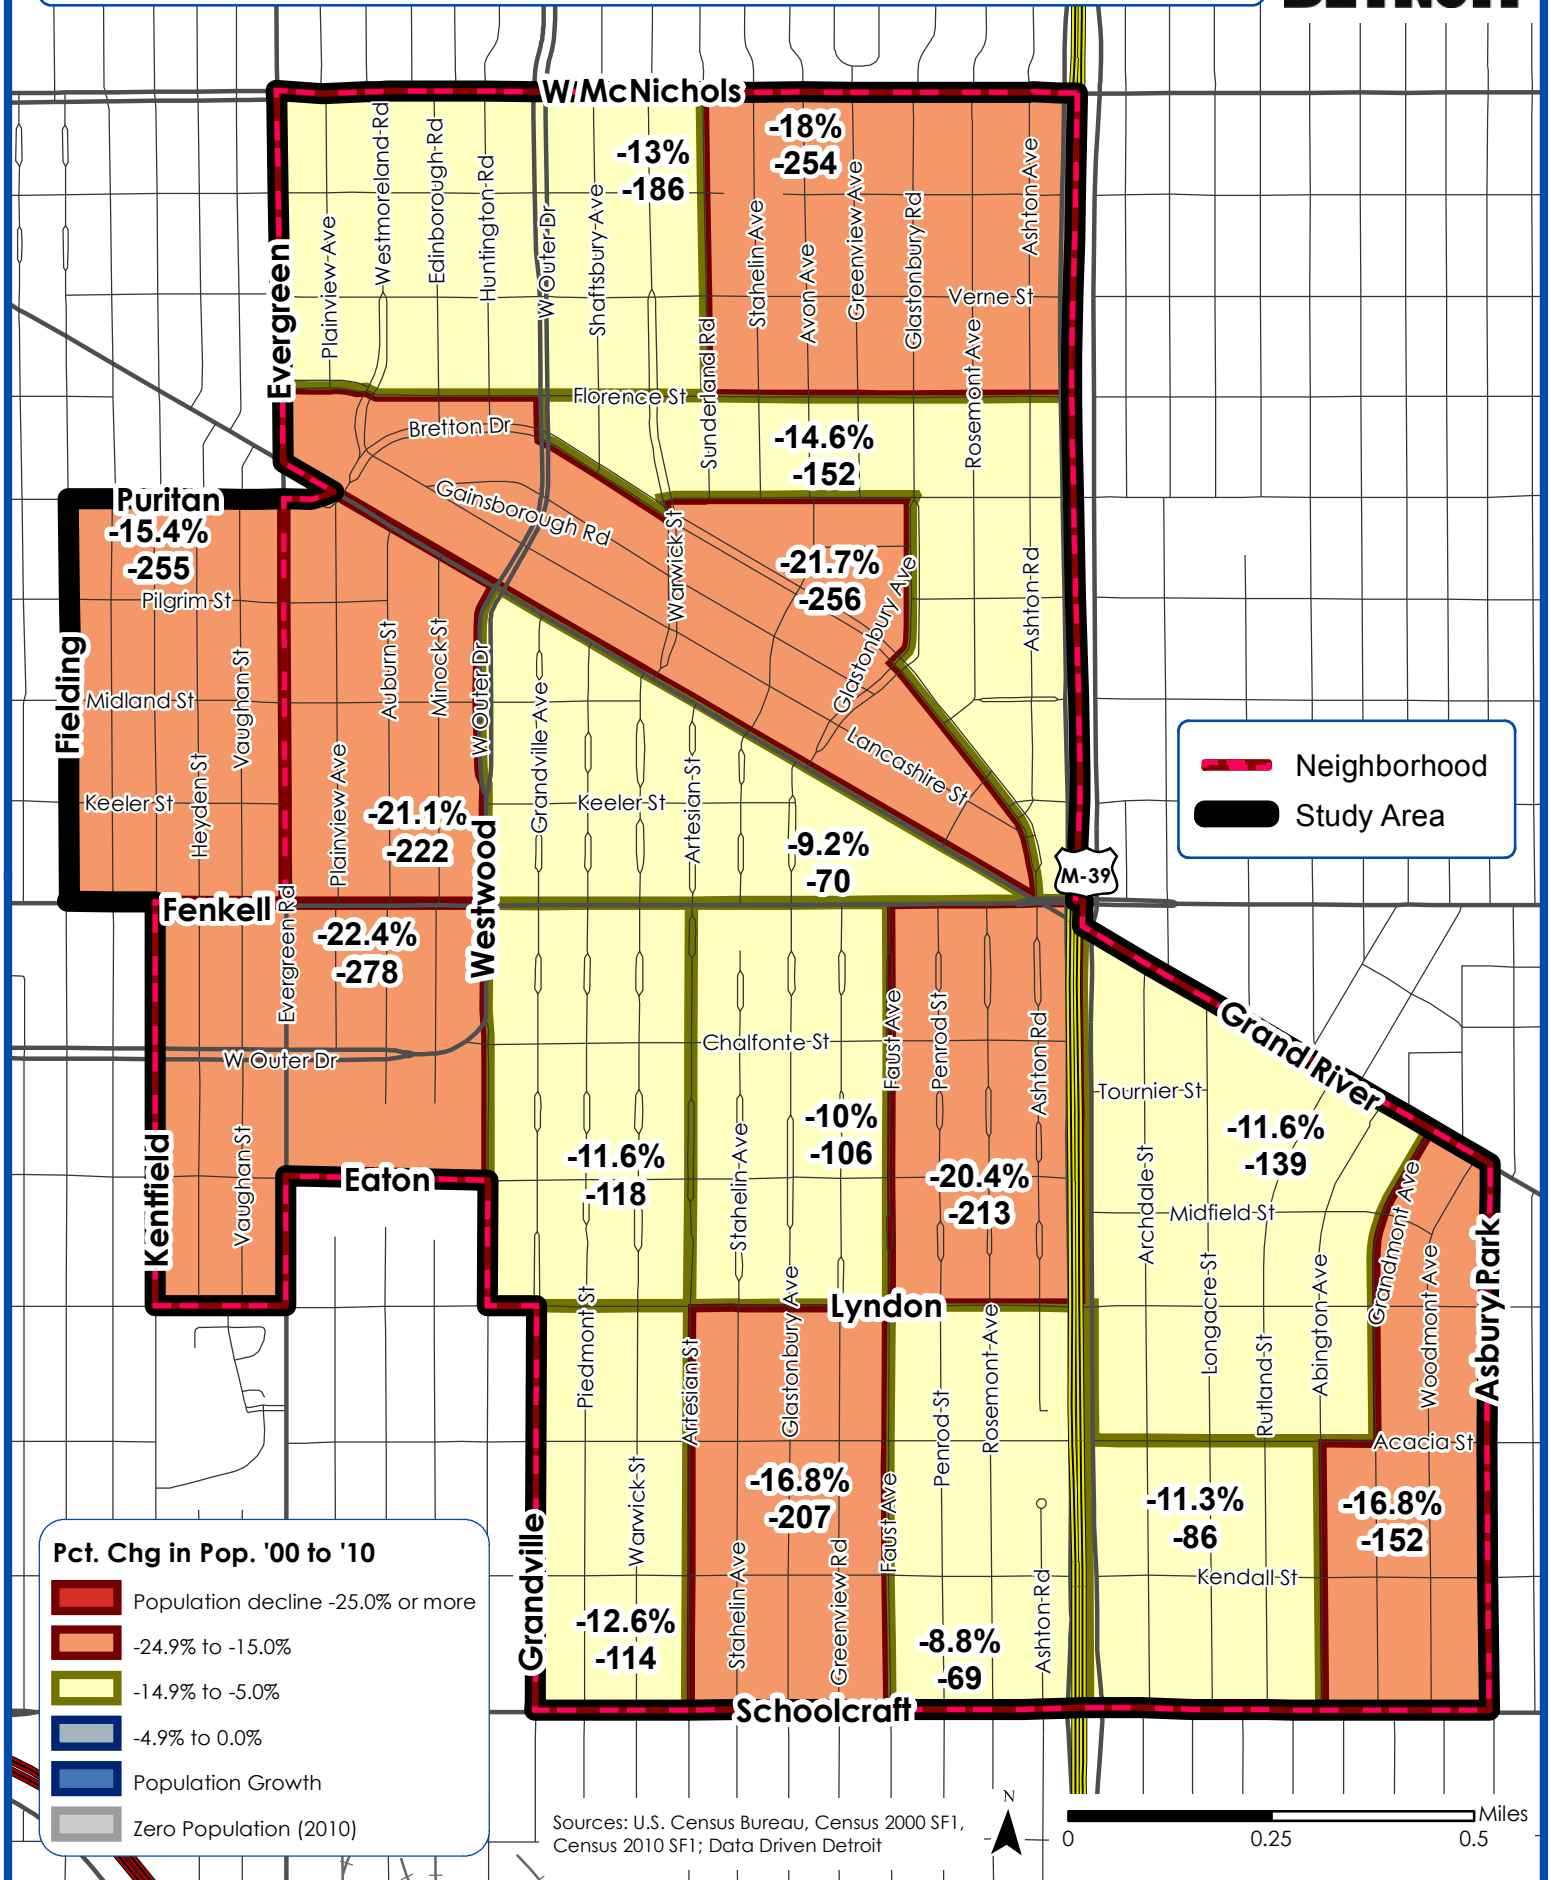

Percent Change in Population, by Census Block Group (2000-2010)

Grandmont Rosedale, Detroit, MI

Sources: U.S. Census Bureau, Census 2000 SF1, Census 2010 SF1; Data Driven Detroit