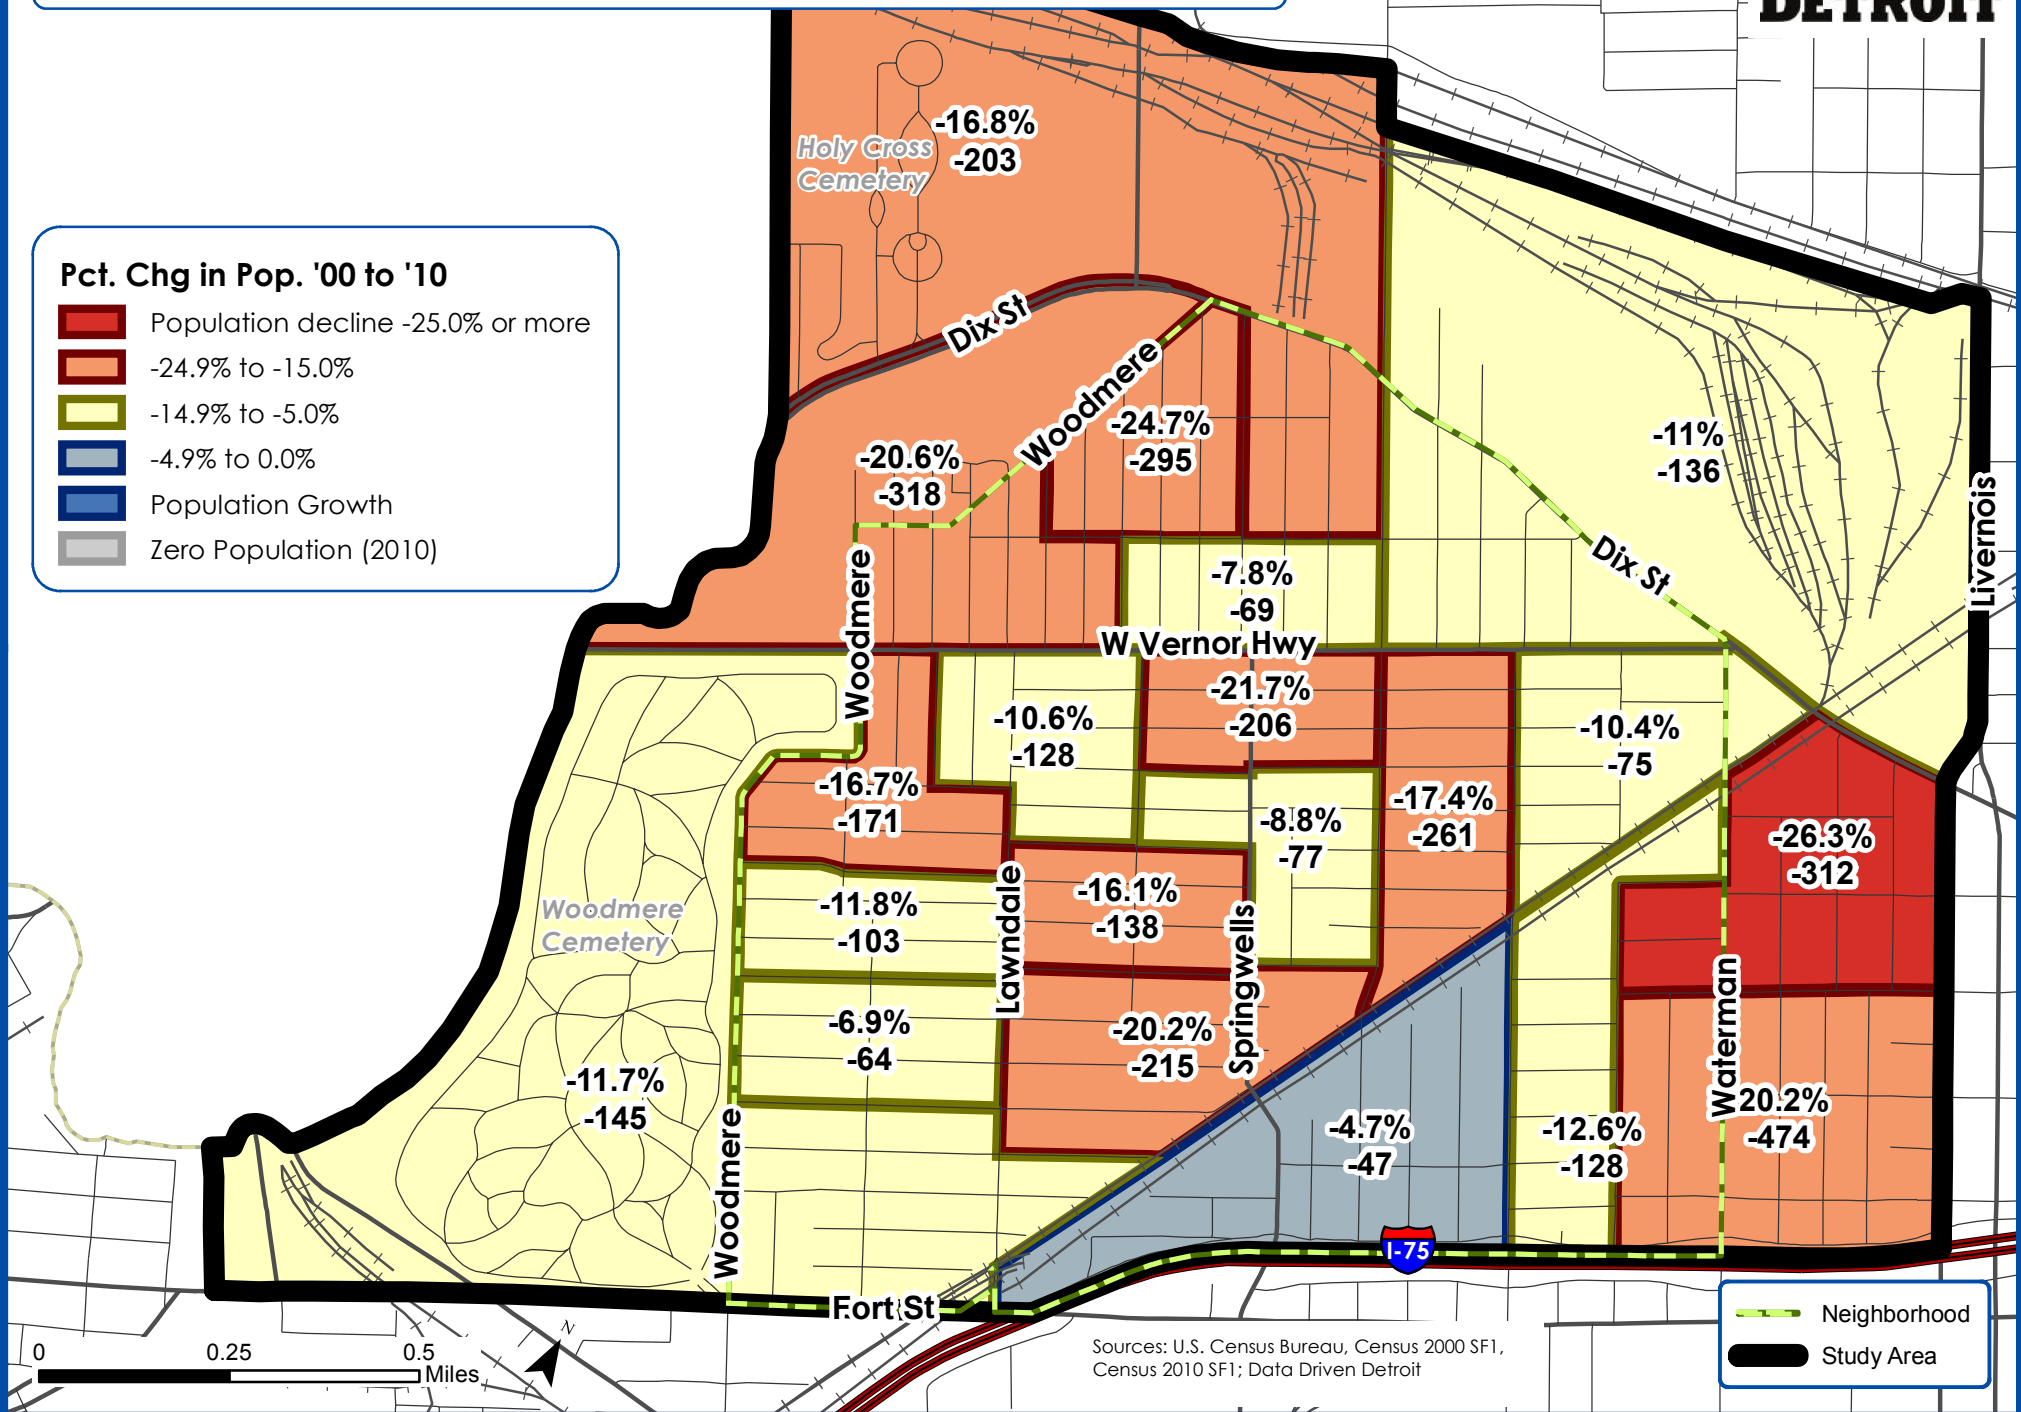

# Percent Change in Population, by Census Block Group (2000-2010)

Springwells Village, Detroit, MI

## Pct. Chg in Pop. '00 to '10

- Population decline -25.0% or more
- 24.9% to -15.0%
- 14.9% to -5.0%
- 4.9% to 0.0%
- Population Growth
- Zero Population (2010)

Sources: U.S. Census Bureau, Census 2000 SF1, Census 2010 SF1; Data Driven Detroit

- Neighborhood
- Study Area