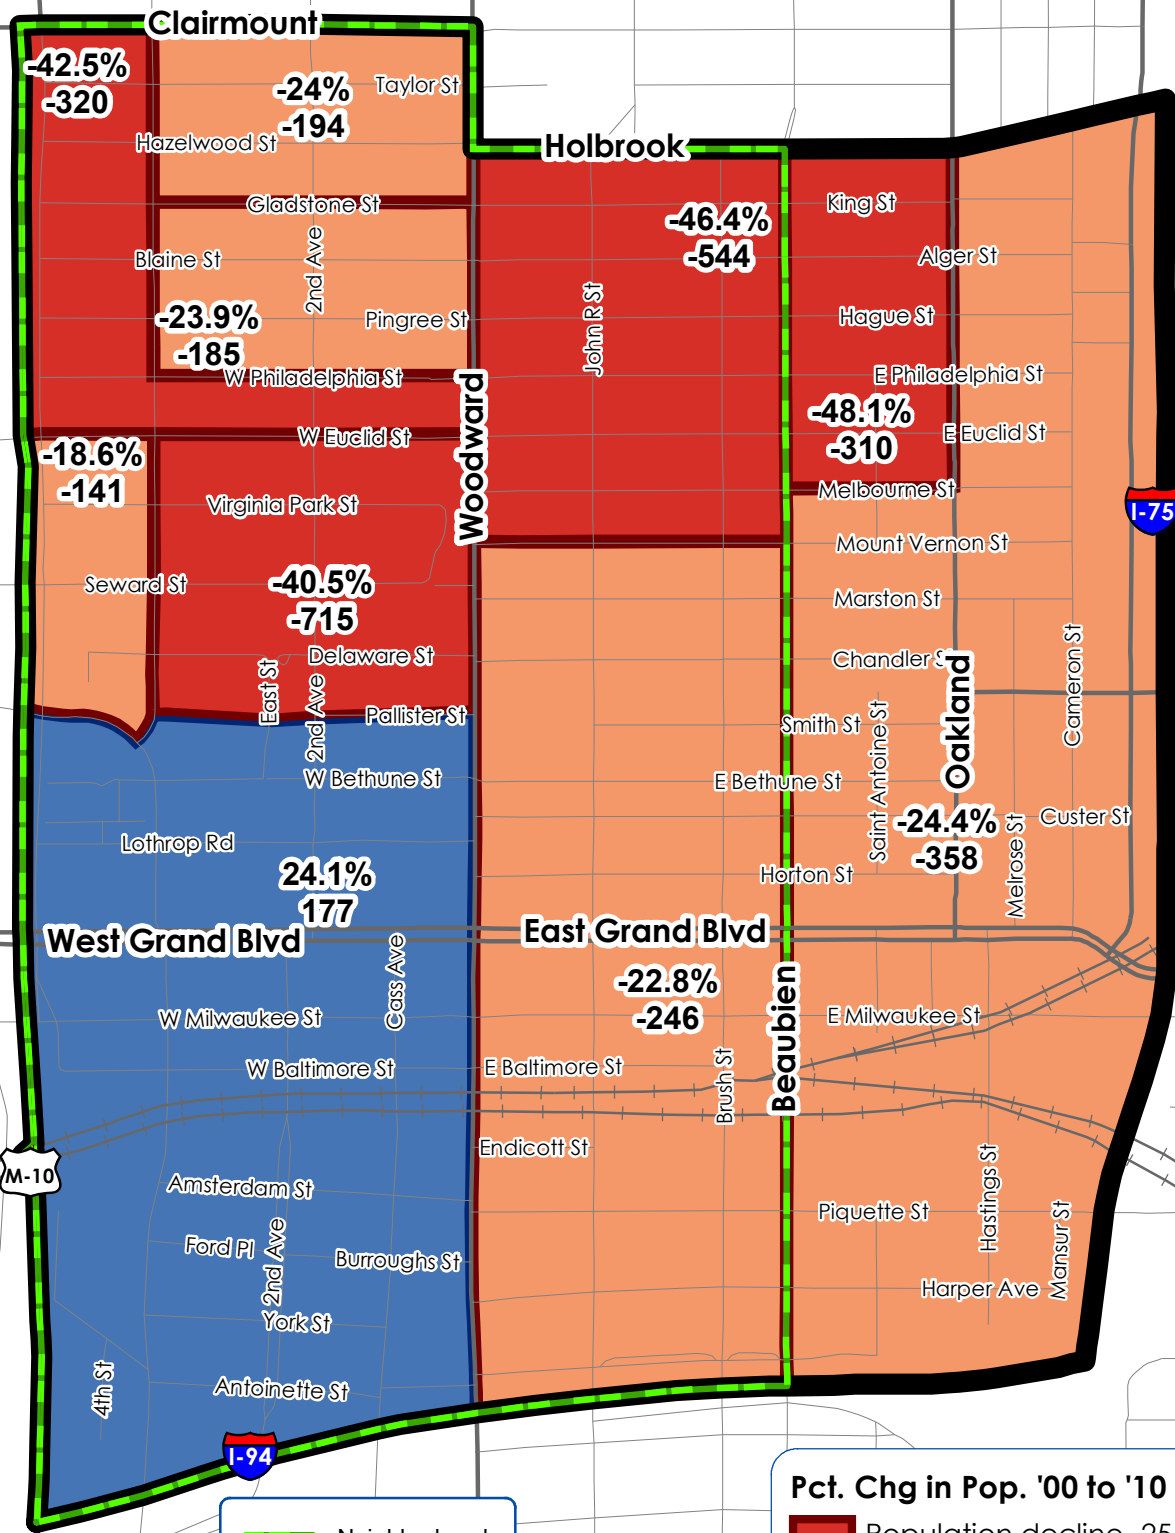

Percent Change in Population, by Census Block Group (2000-2010)

Grand/Woodward, Detroit, MI

Neighborhood
 Study Area

Pct. Chg in Pop. '00 to '10

- Population decline -25.0% or more
- 24.9% to -15.0%
- 14.9% to -5.0%
- 4.9% to 0.0%
- Population Growth
- Zero Population (2010)

Sources: U.S. Census Bureau, Census 2000 SF1, Census 2010 SF1; Data Driven Detroit