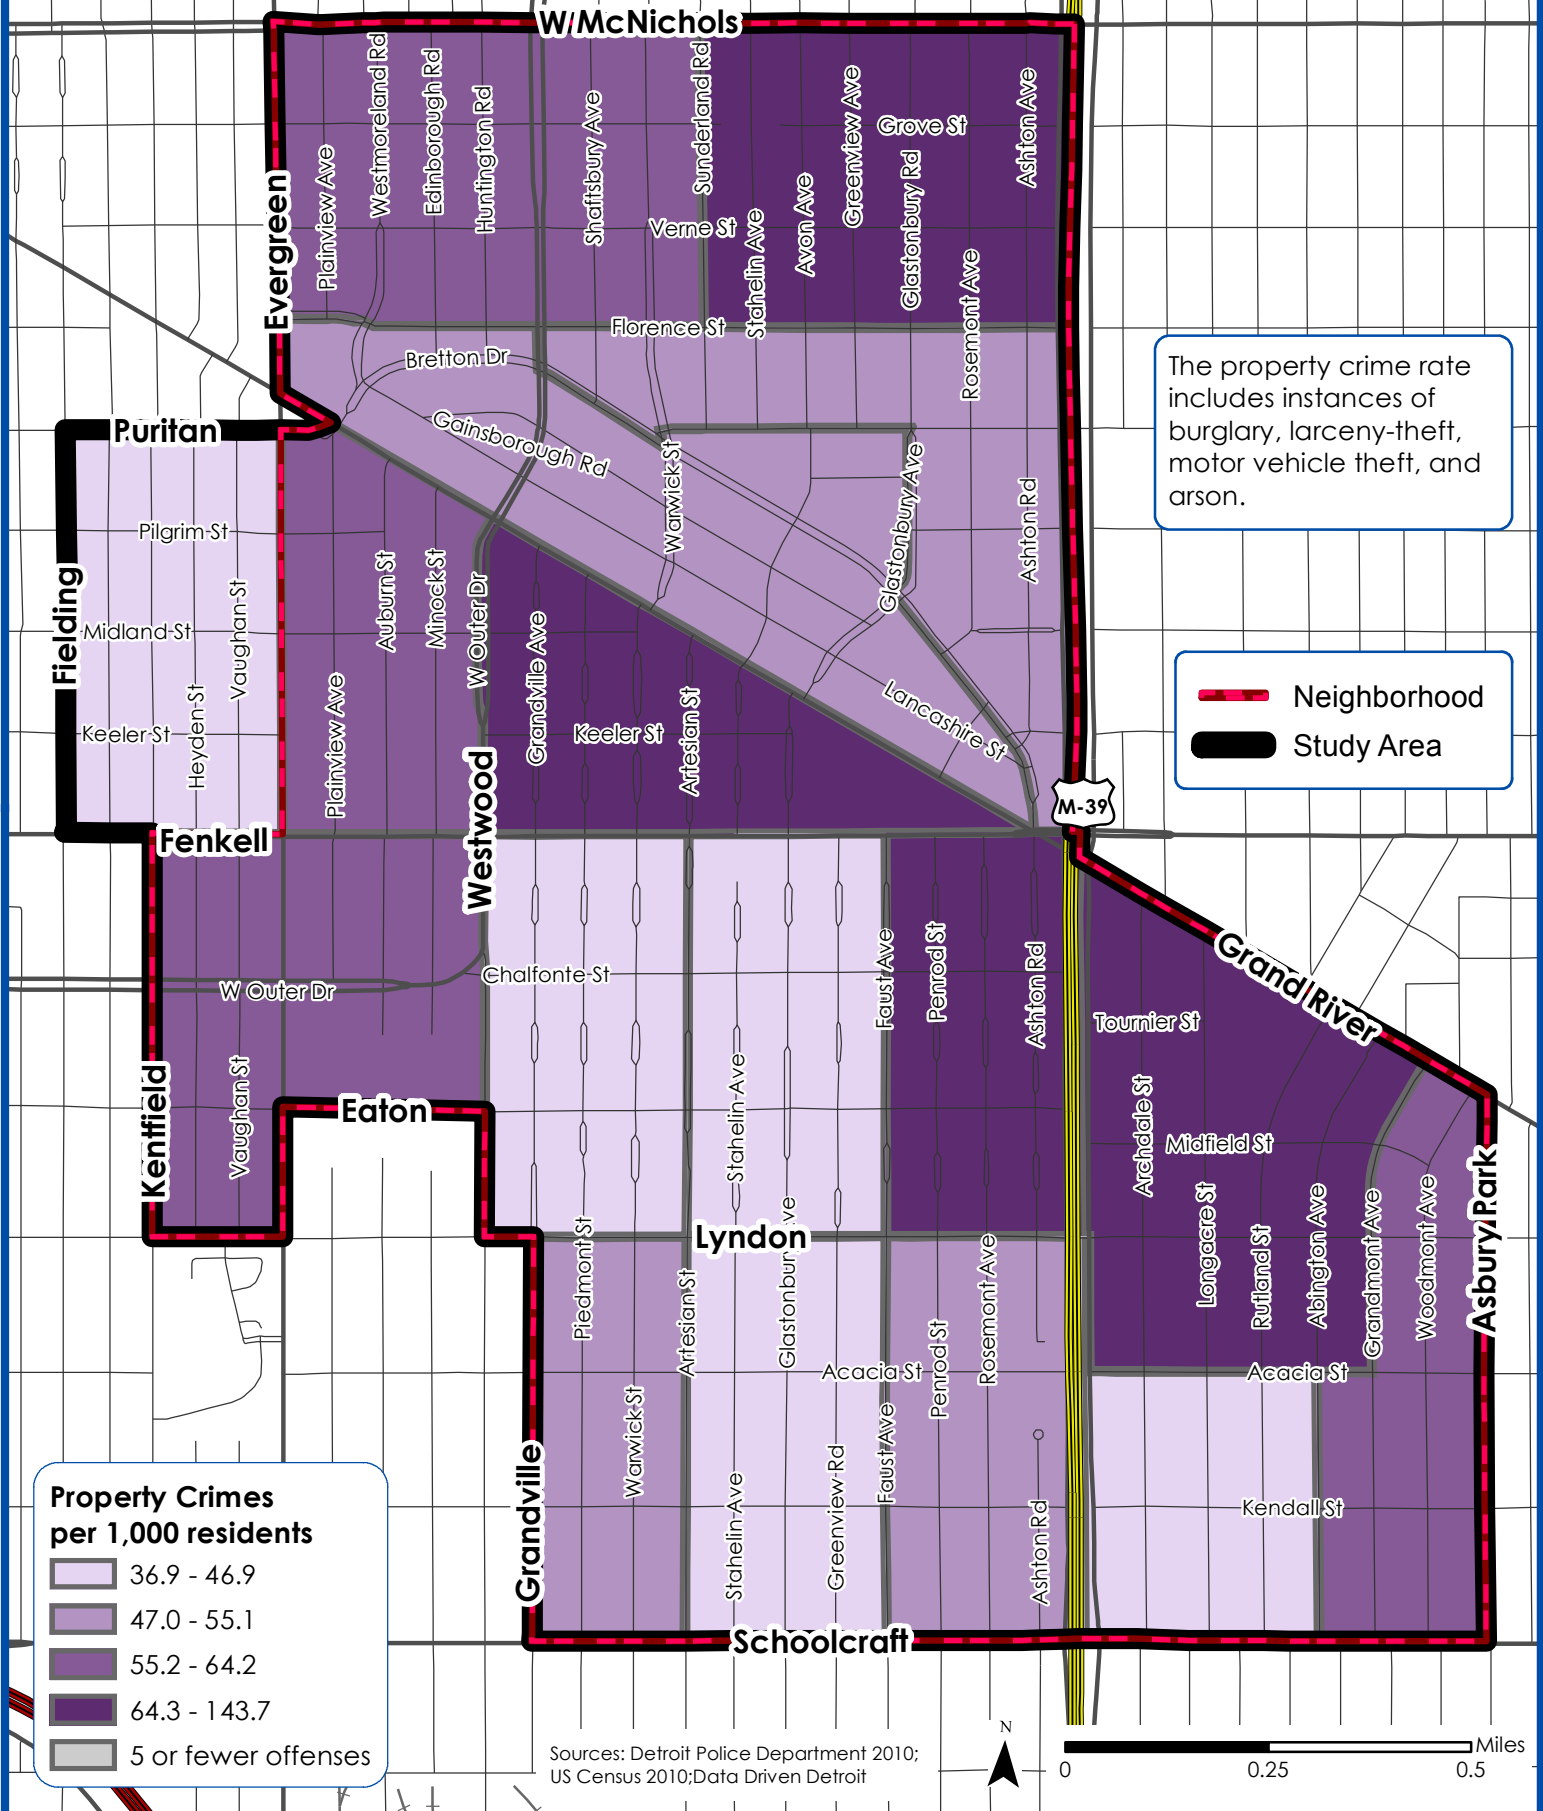

# Property Crime Rate, by Census Block Group (2010)

Grandmont Rosedale, Detroit, MI

The property crime rate includes instances of burglary, larceny-theft, motor vehicle theft, and arson.

- Neighborhood
- Study Area

**Property Crimes per 1,000 residents**

- 36.9 - 46.9
- 47.0 - 55.1
- 55.2 - 64.2
- 64.3 - 143.7
- 5 or fewer offenses

Sources: Detroit Police Department 2010; US Census 2010; Data Driven Detroit