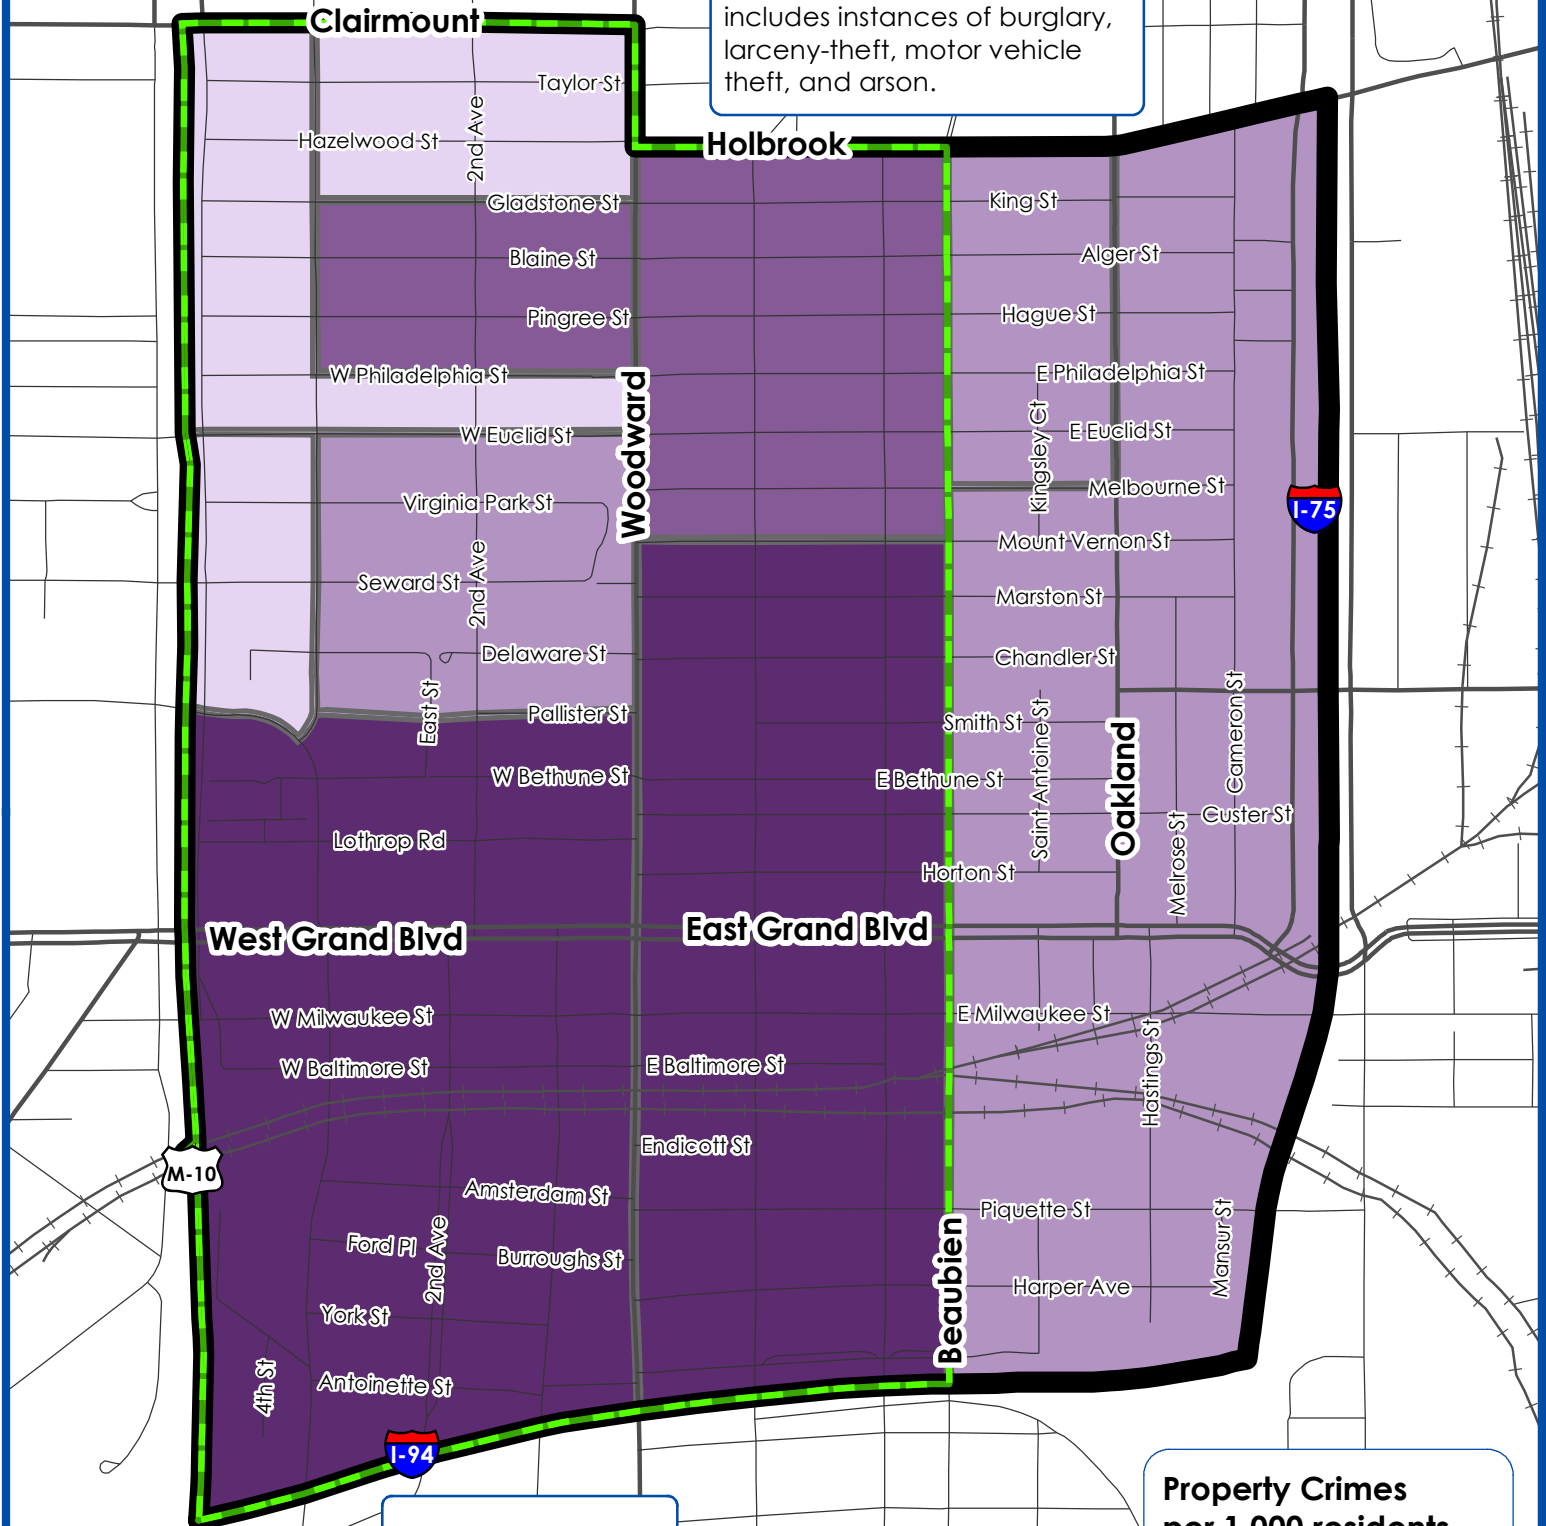

# Property Crime Rate, by Census Block Group (2010)

Grand/Woodward, Detroit, MI

The property crime rate includes instances of burglary, larceny-theft, motor vehicle theft, and arson.

- Neighborhood
- Study Area

**Property Crimes per 1,000 residents**

	34.6 - 53.8
	53.9 - 74.0
	74.1 - 127.2
	127.3 - 319.1
	5 or fewer offenses

Sources: Detroit Police Department 2010; US Census 2010; Data Driven Detroit