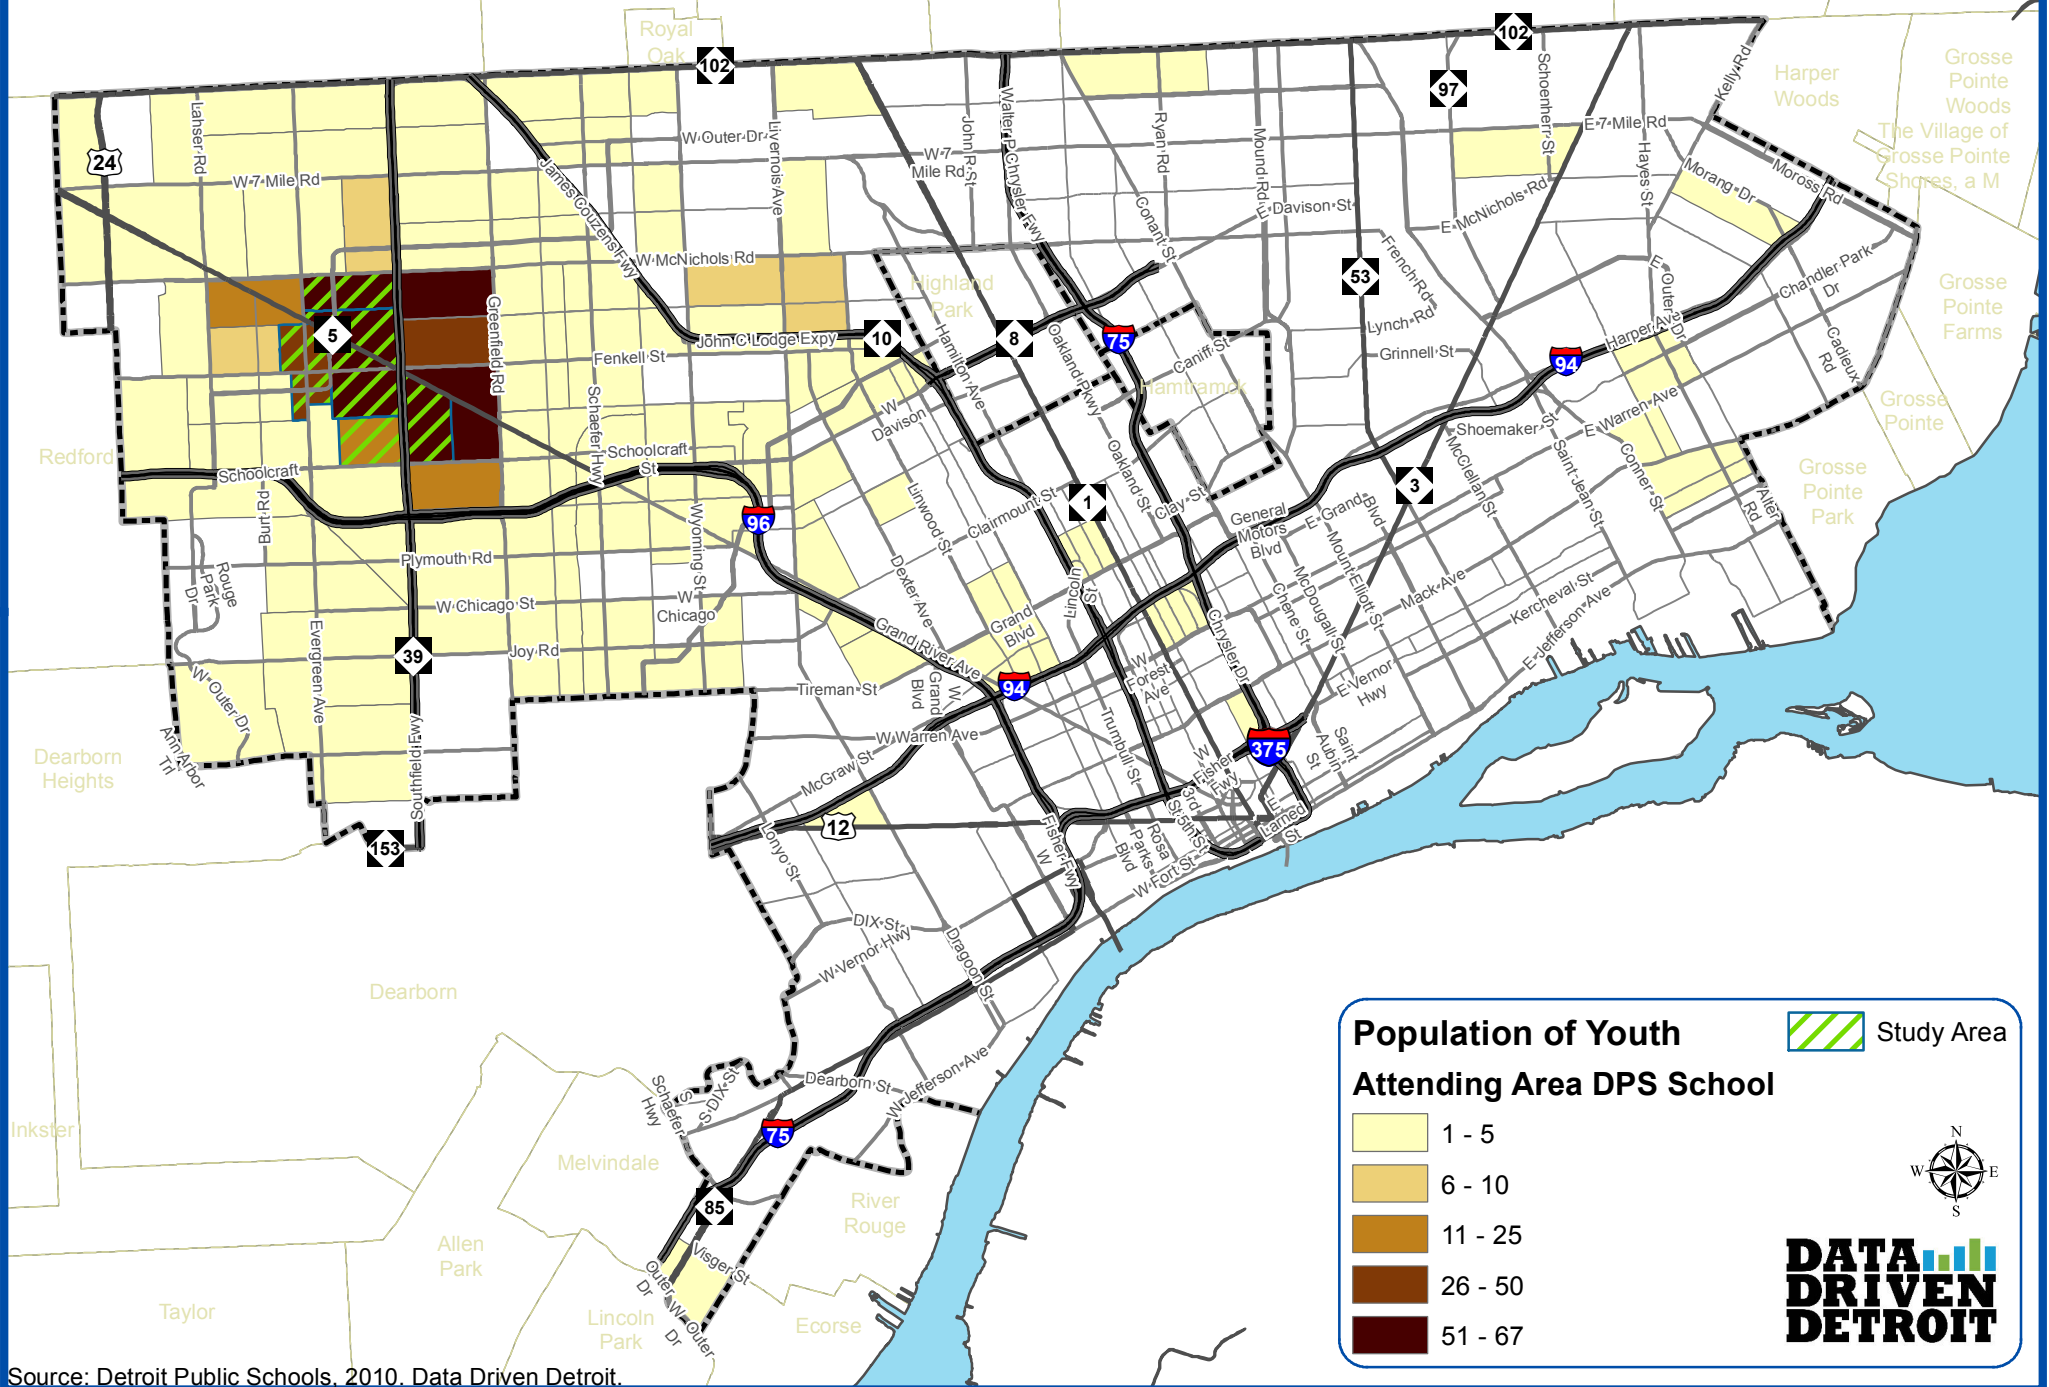

Number of Residents who Attend Grandmont Rosedale Study Area Schools by Census Tract

Population of Youth Attending Area DPS School

- 1 - 5
- 6 - 10
- 11 - 25
- 26 - 50
- 51 - 67

Study Area

DATA DRIVEN DETROIT

Source: Detroit Public Schools, 2010. Data Driven Detroit.