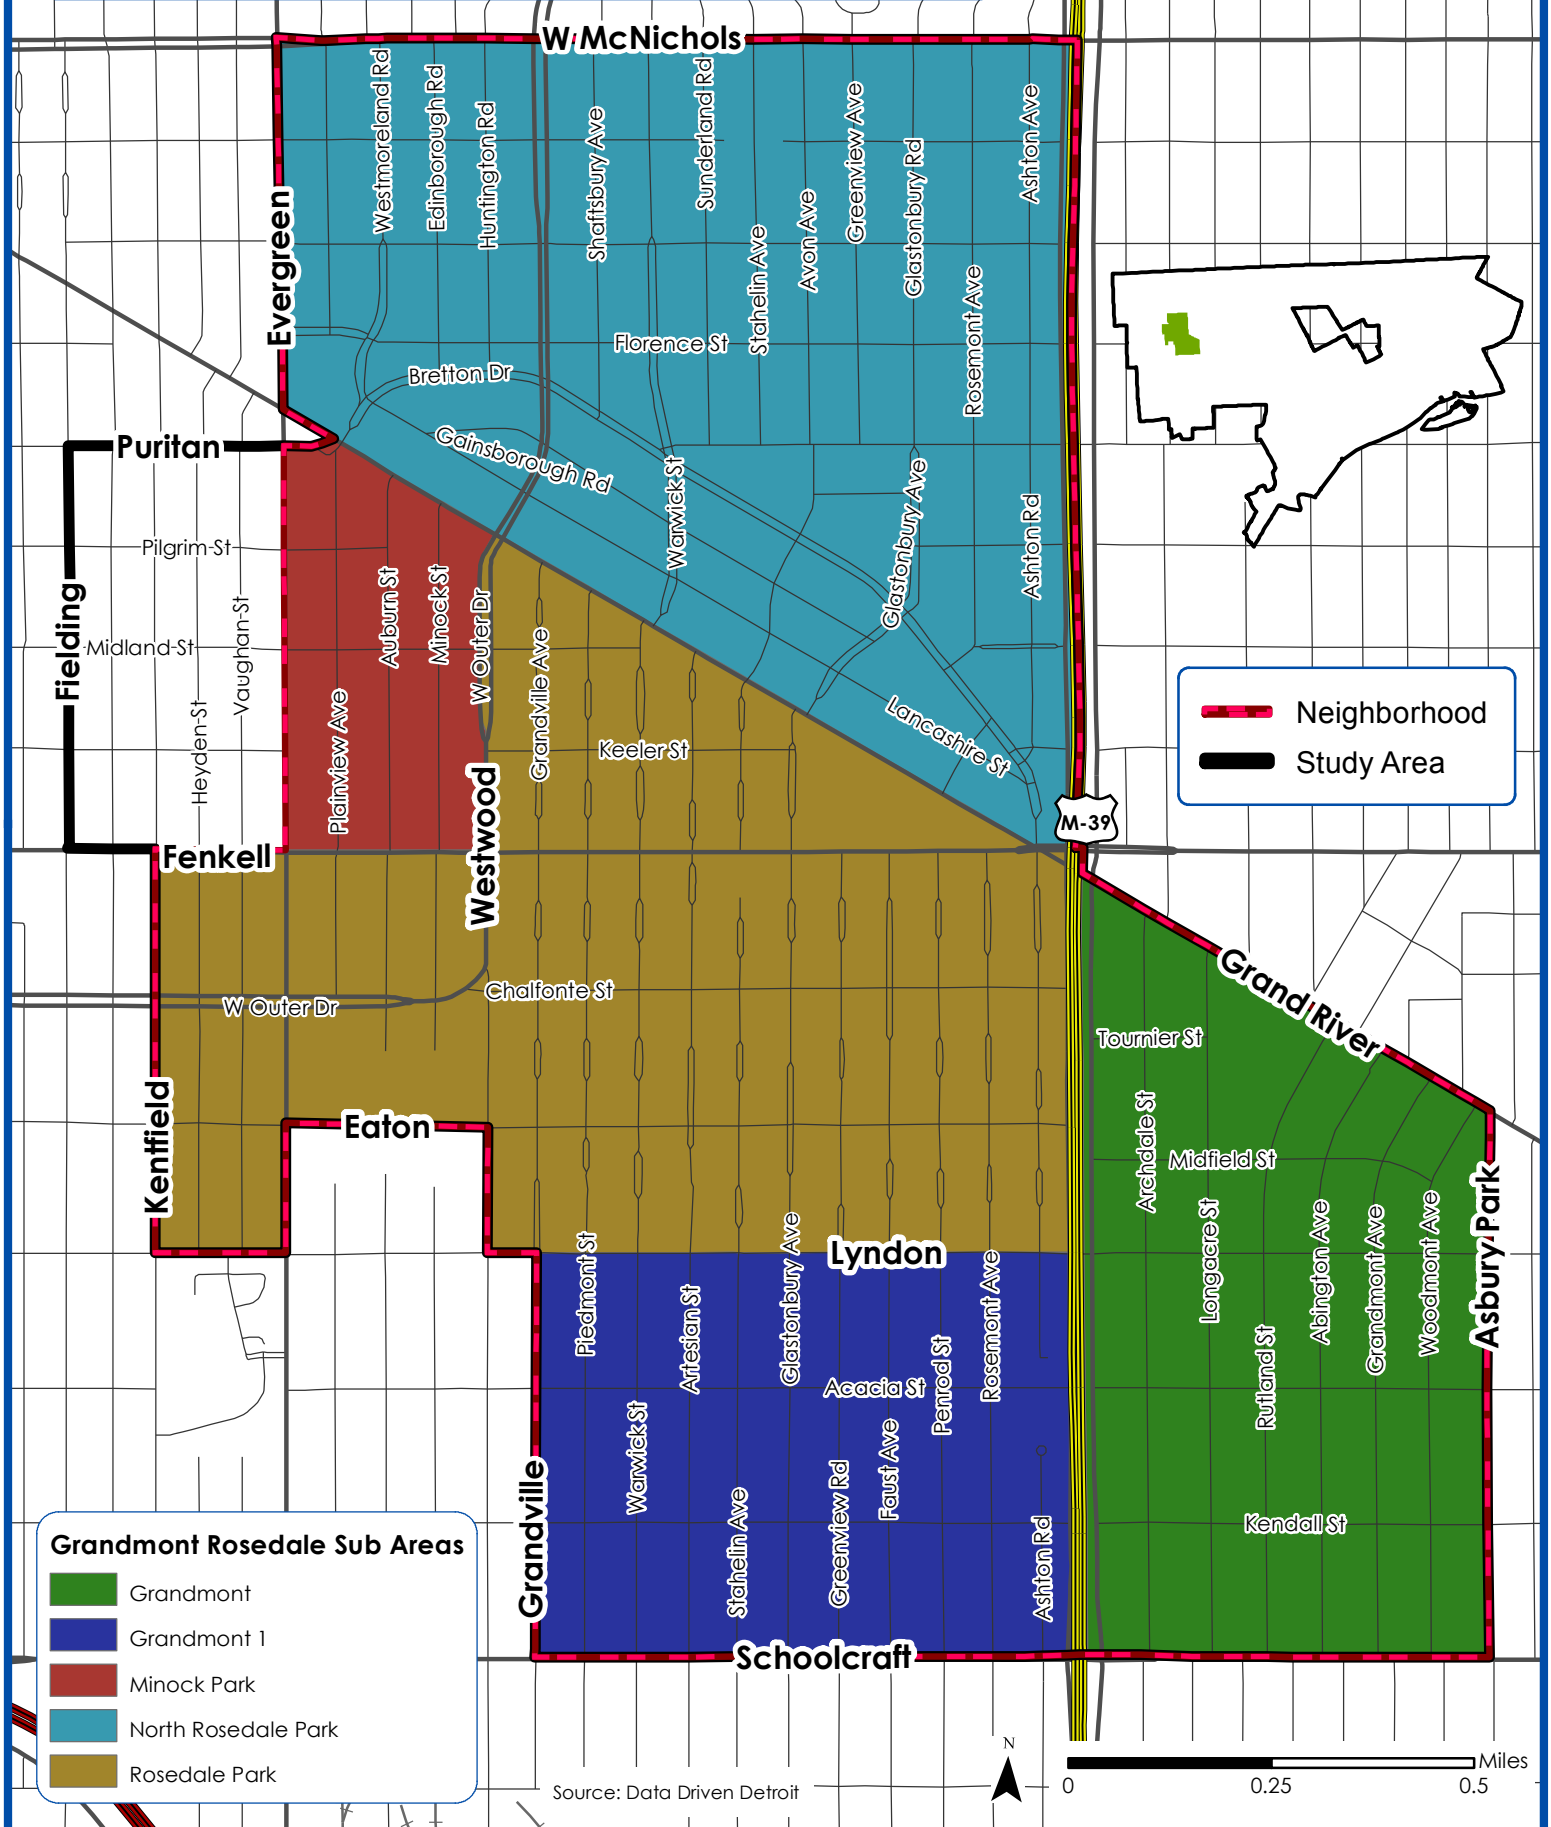

LISC Building Sustainable Communities Grandmont Rosedale Neighborhood and Sub-Areas

Grandmont Rosedale, Detroit, MI

Grandmont Rosedale Sub Areas

- Grandmont
- Grandmont 1
- Minock Park
- North Rosedale Park
- Rosedale Park

- Neighborhood
- Study Area

Source: Data Driven Detroit