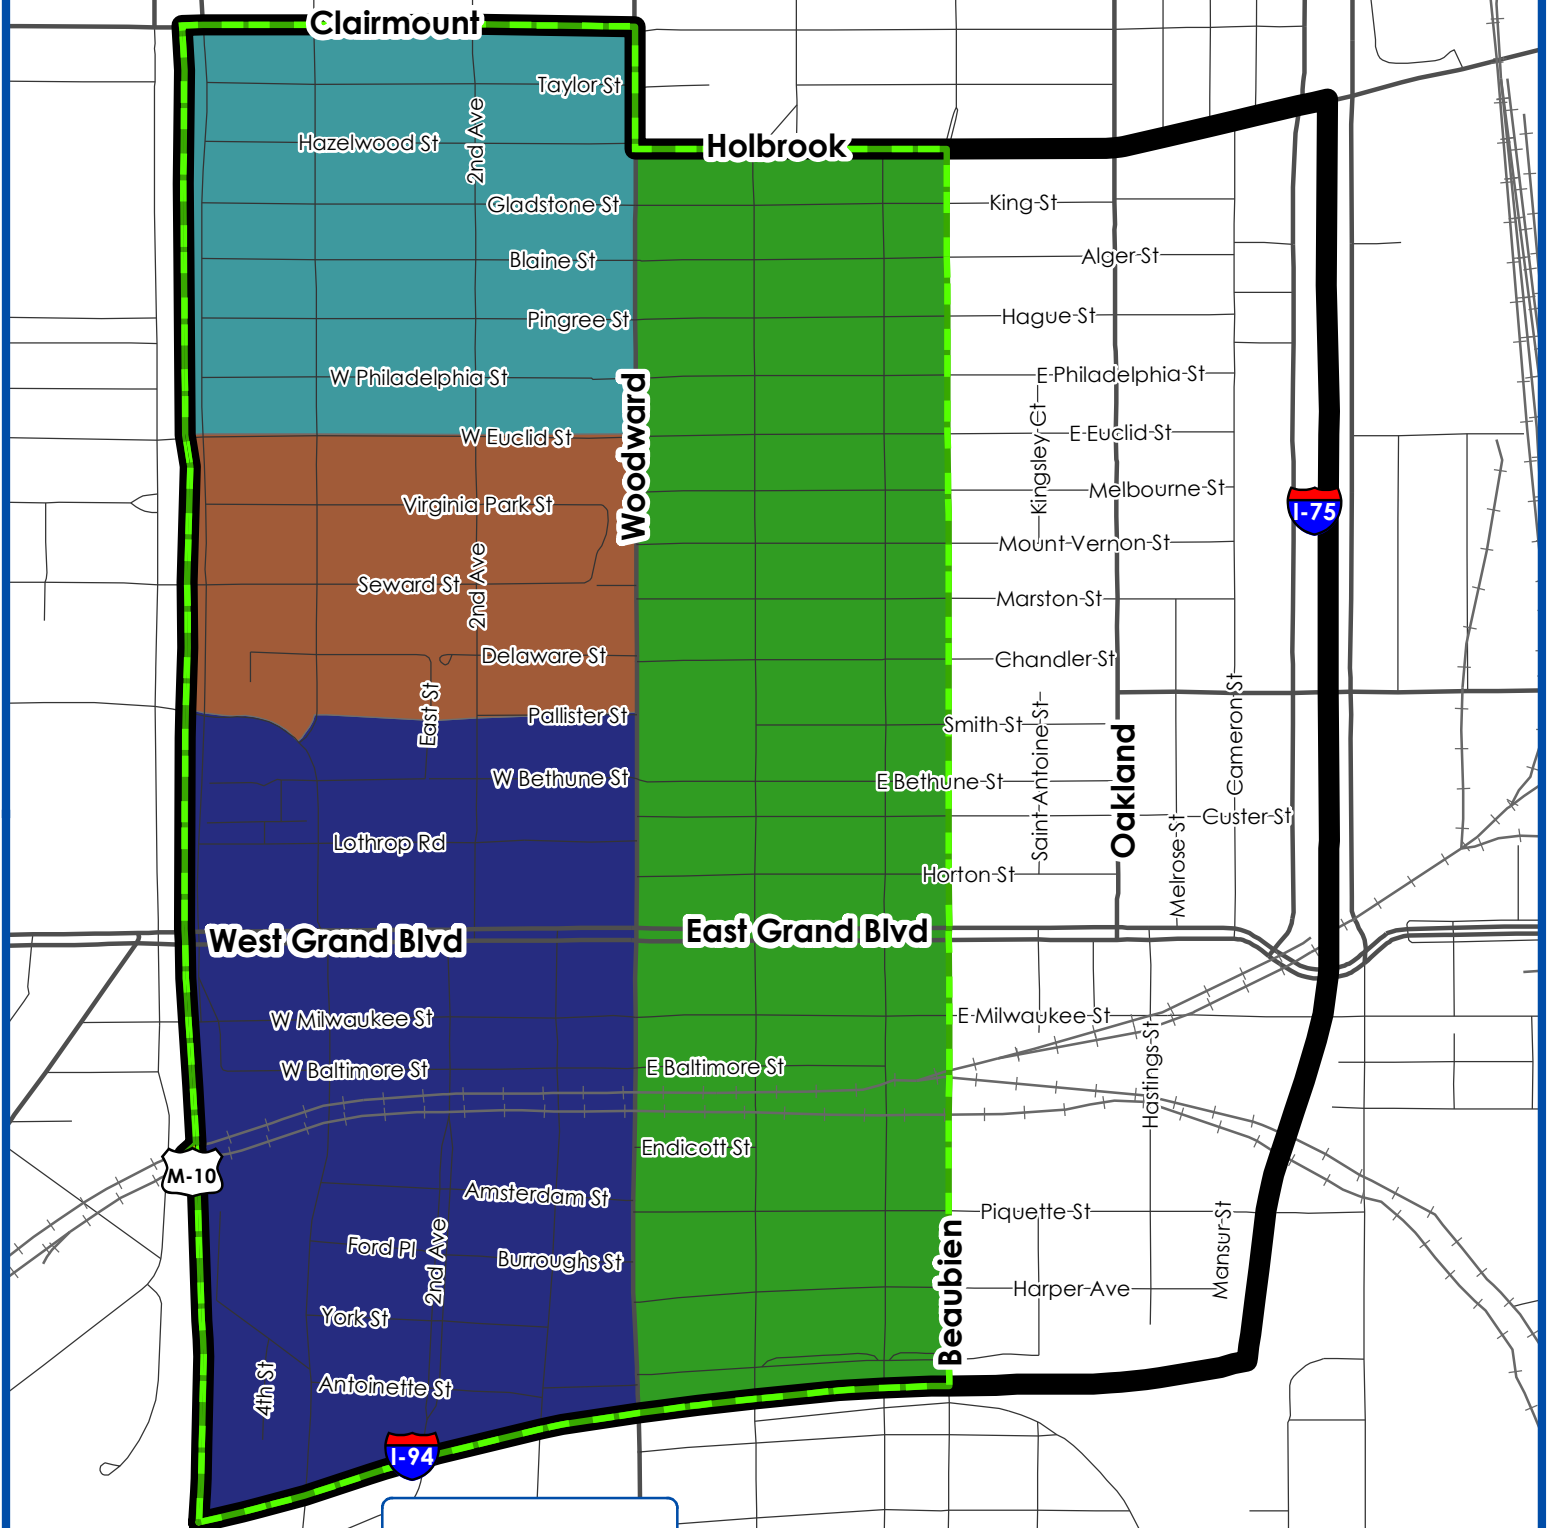

LISC Building Sustainable Communities Grand/Woodward Neighborhood and Sub-Areas

Grand/Woodward, Detroit, MI

Neighborhood
 Study Area

- New Center / Tech Town
- New Center Commons
- North End
- Piety Hill