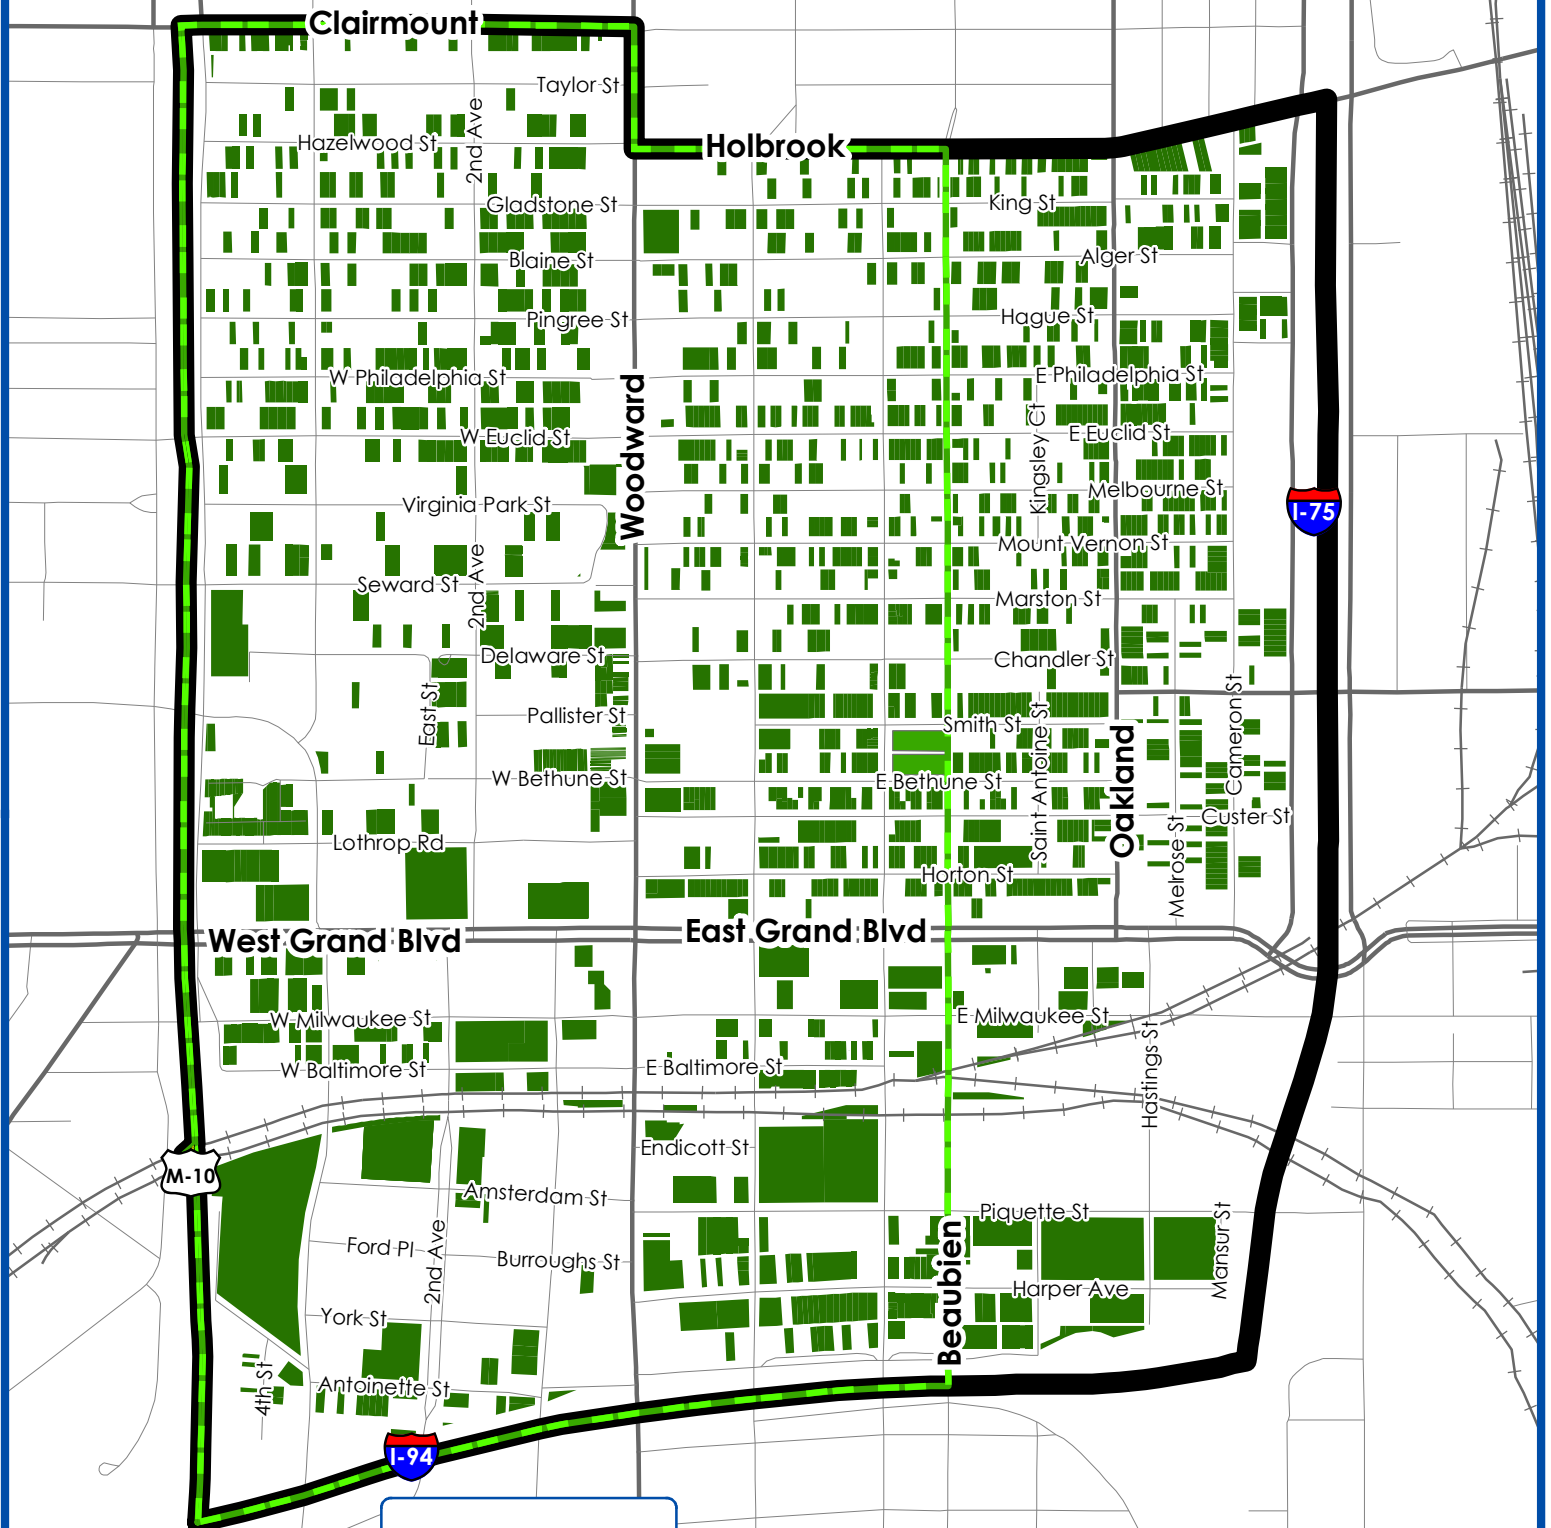

Vacant Lots (2012)

Grand/Woodward, Detroit, MI

Legend:

- Neighborhood (Green line)
- Study Area (Black line)

Legend:

- Vacant Lots (Dark Green)
- Parks (Light Green)

Sources: City of Detroit, 2012; Detroit Residential Parcel Survey, 2009; Data Driven Detroit, 2012.