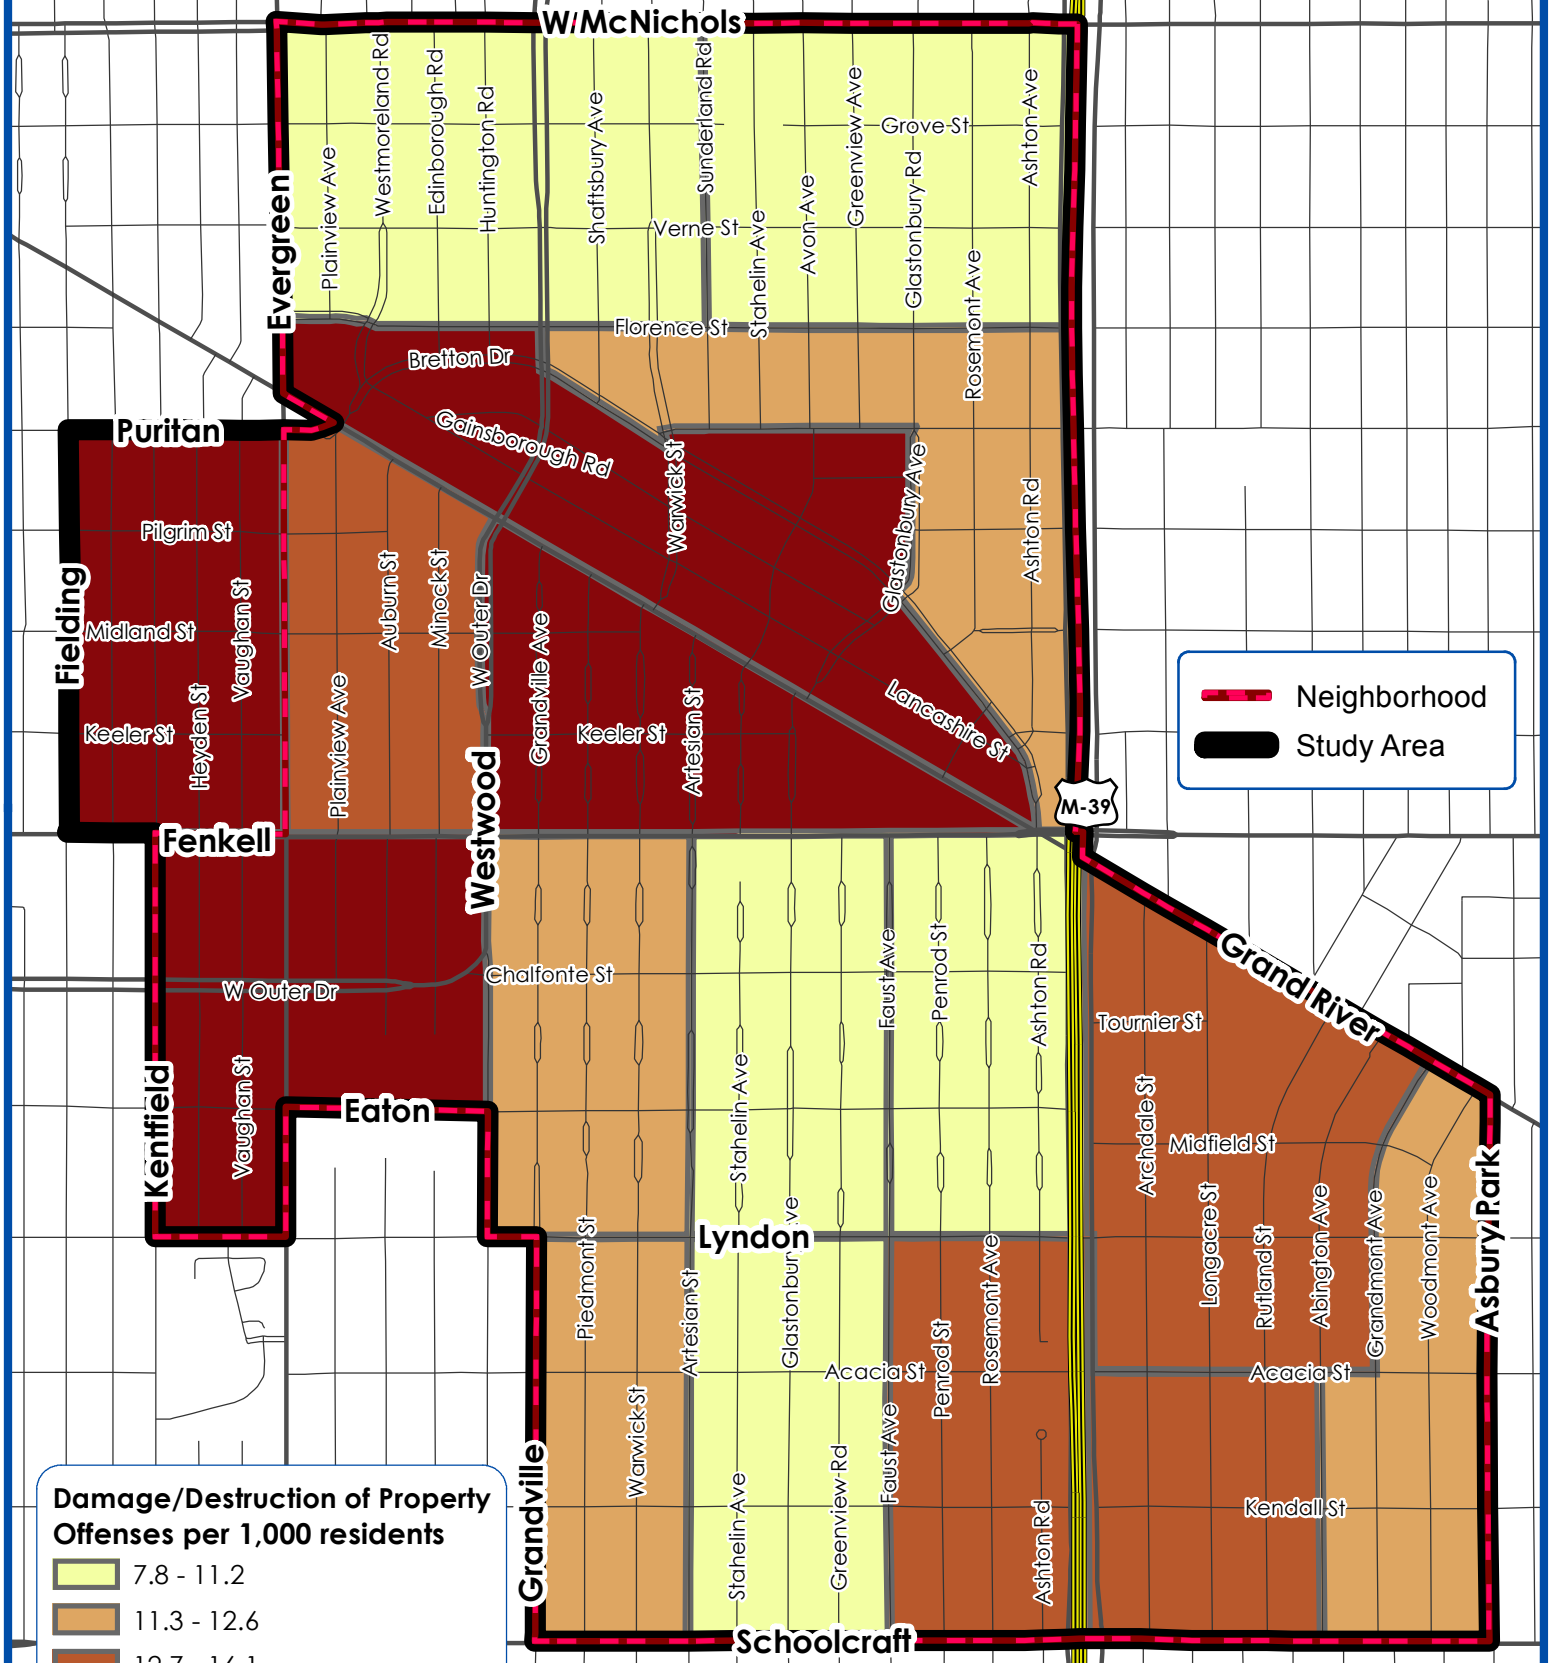

# Vandalism Rate, by Census Block Group (2010)

Grandmont Rosedale, Detroit, MI

Neighborhood  
 Study Area

**Damage/Destruction of Property Offenses per 1,000 residents**

- 7.8 - 11.2
- 11.3 - 12.6
- 12.7 - 16.1
- 16.2 - 33.4
- 5 or fewer offenses

Sources: Detroit Police Department 2010; US Census 2010; Data Driven Detroit

N  
  
 0 0.25 0.5 Miles