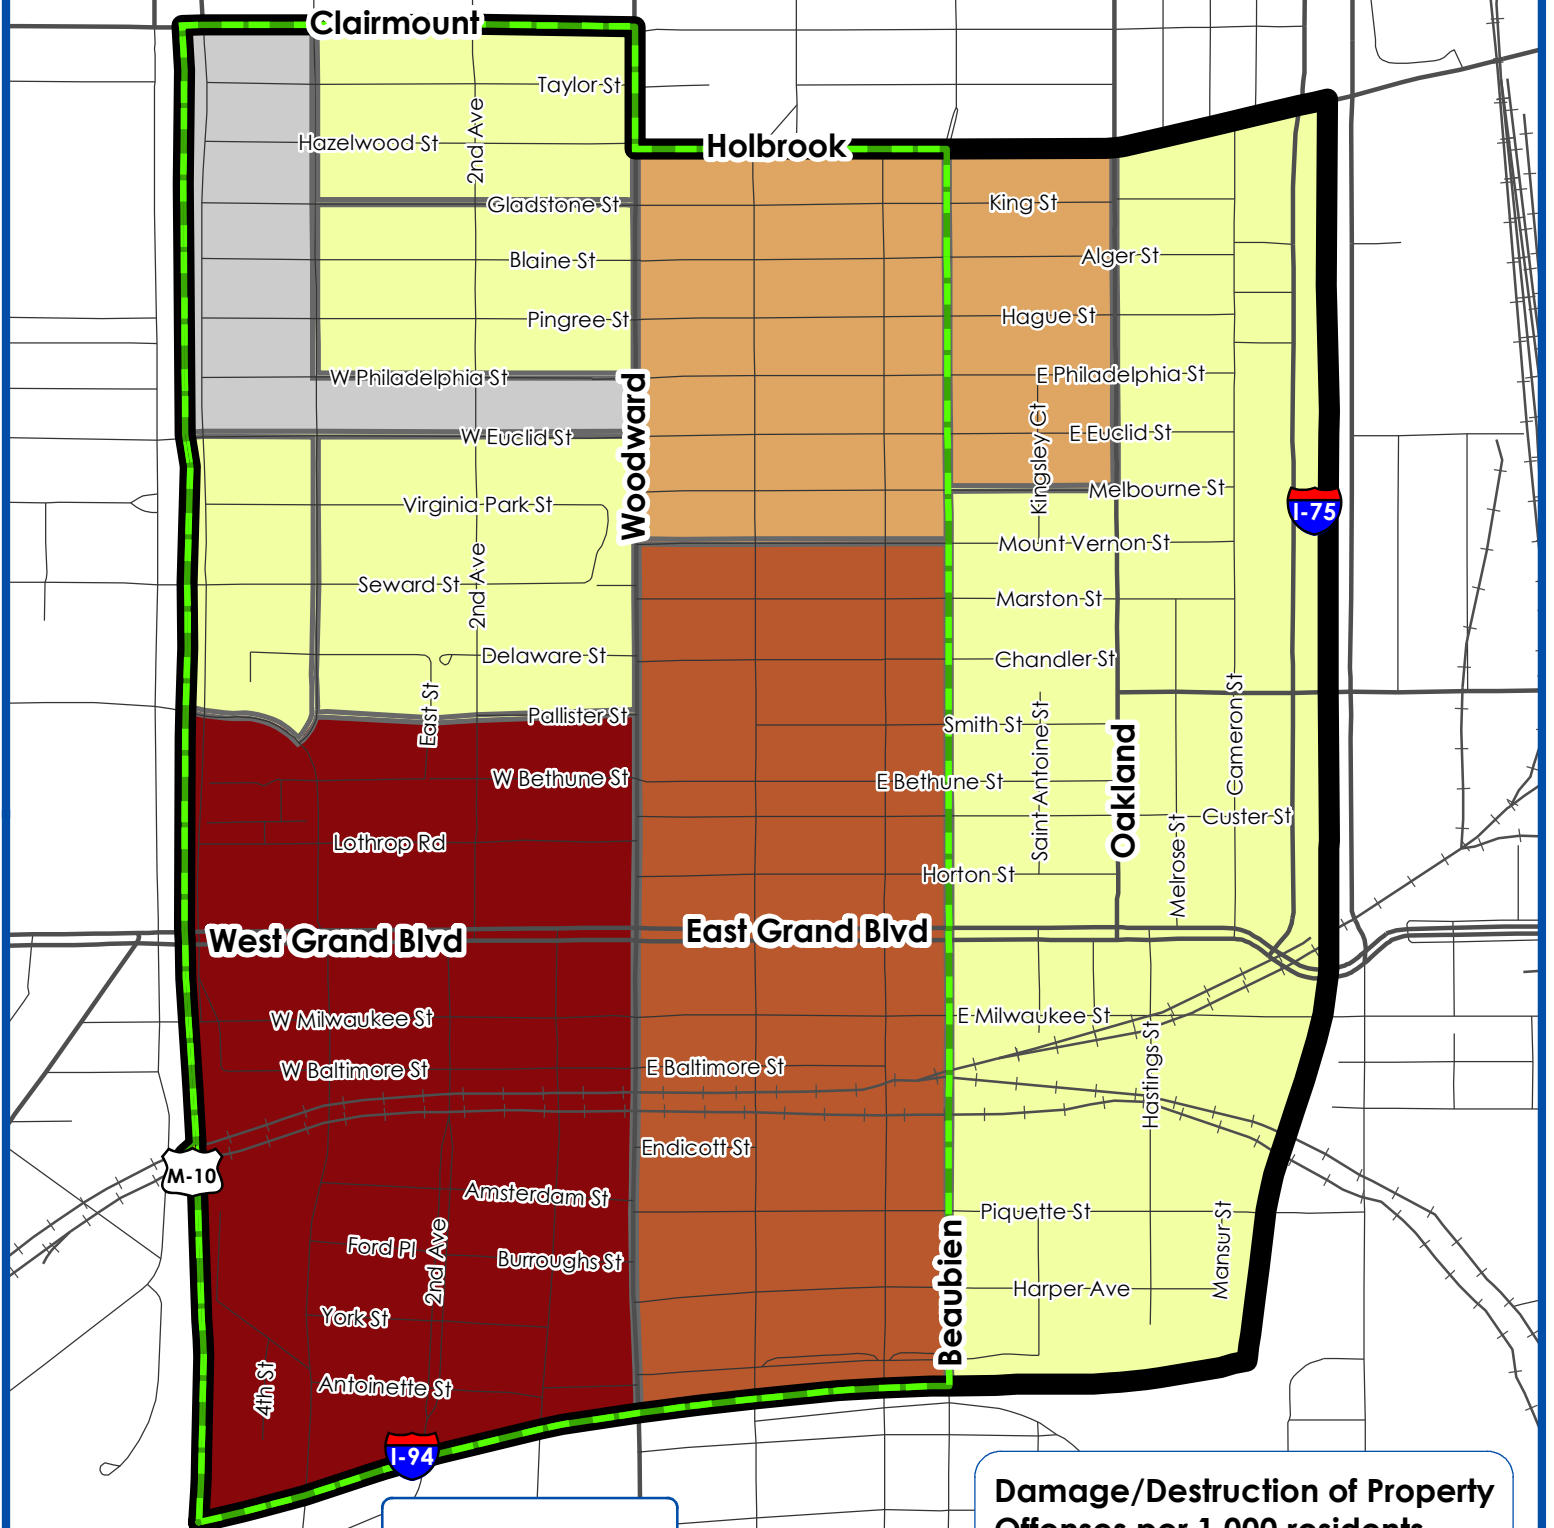

# Vandalism Rate, by Census Block Group (2010)

Grand/Woodward, Detroit, MI

## Damage/Destruction of Property Offenses per 1,000 residents

Light Yellow	13.1 - 28.4
Orange	28.5 - 43.8
Dark Orange	43.9 - 59.2
Dark Red	59.3 - 74.6
Grey	5 or fewer offenses

▬ Neighborhood  
 Study Area