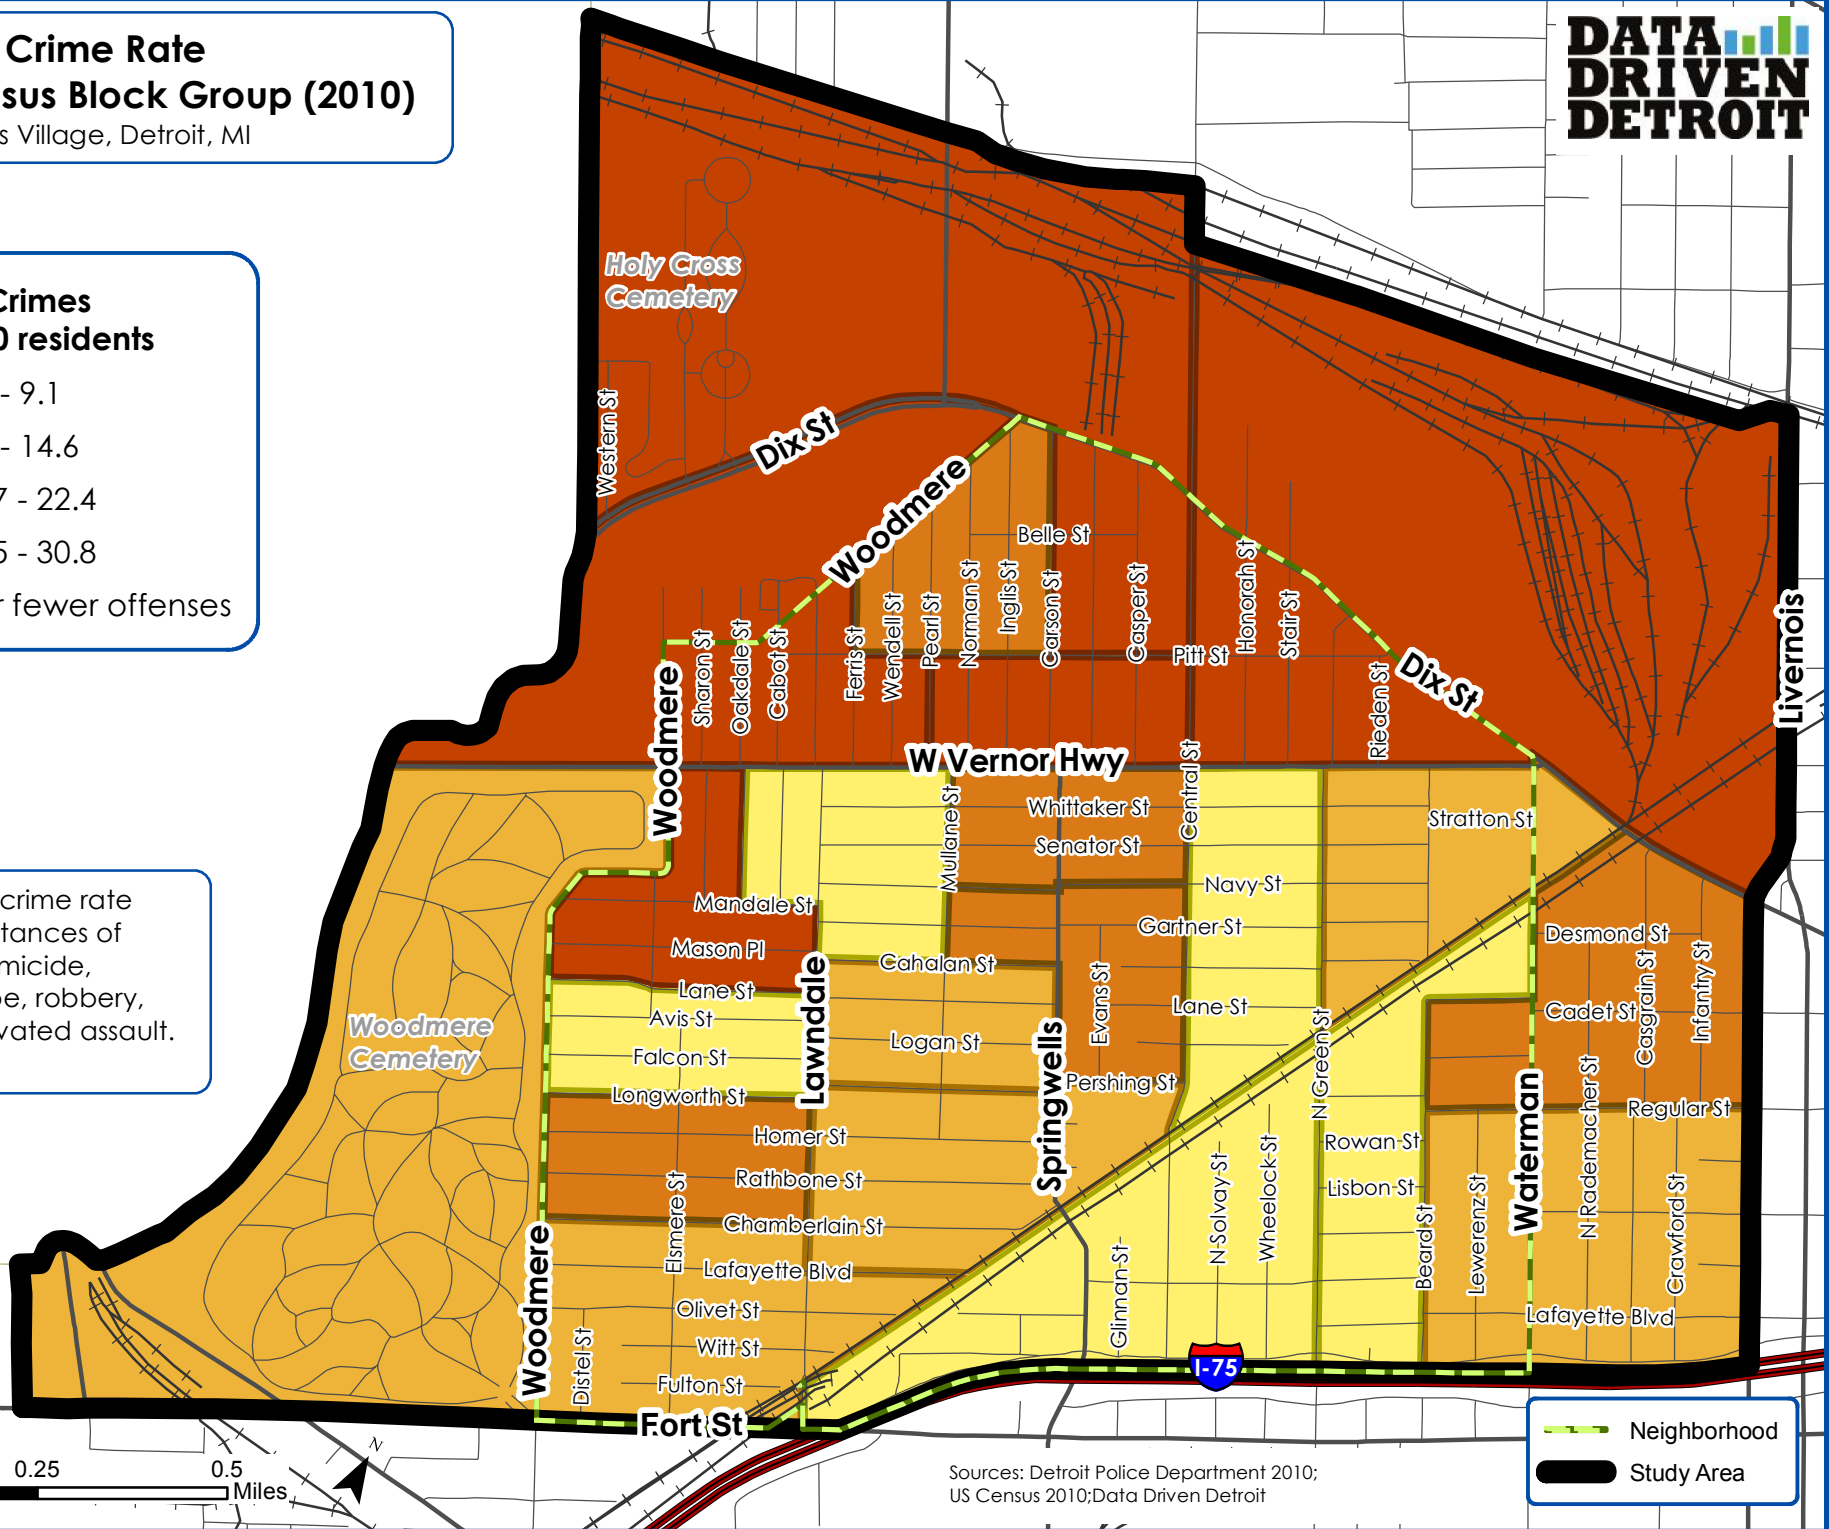

Violent Crime Rate by Census Block Group (2010)

Springwells Village, Detroit, MI

Violent Crimes per 1,000 residents

The violent crime rate includes instances of criminal homicide, forcible rape, robbery, and aggravated assault.

Sources: Detroit Police Department 2010;
US Census 2010; Data Driven Detroit

--- Neighborhood
 Study Area