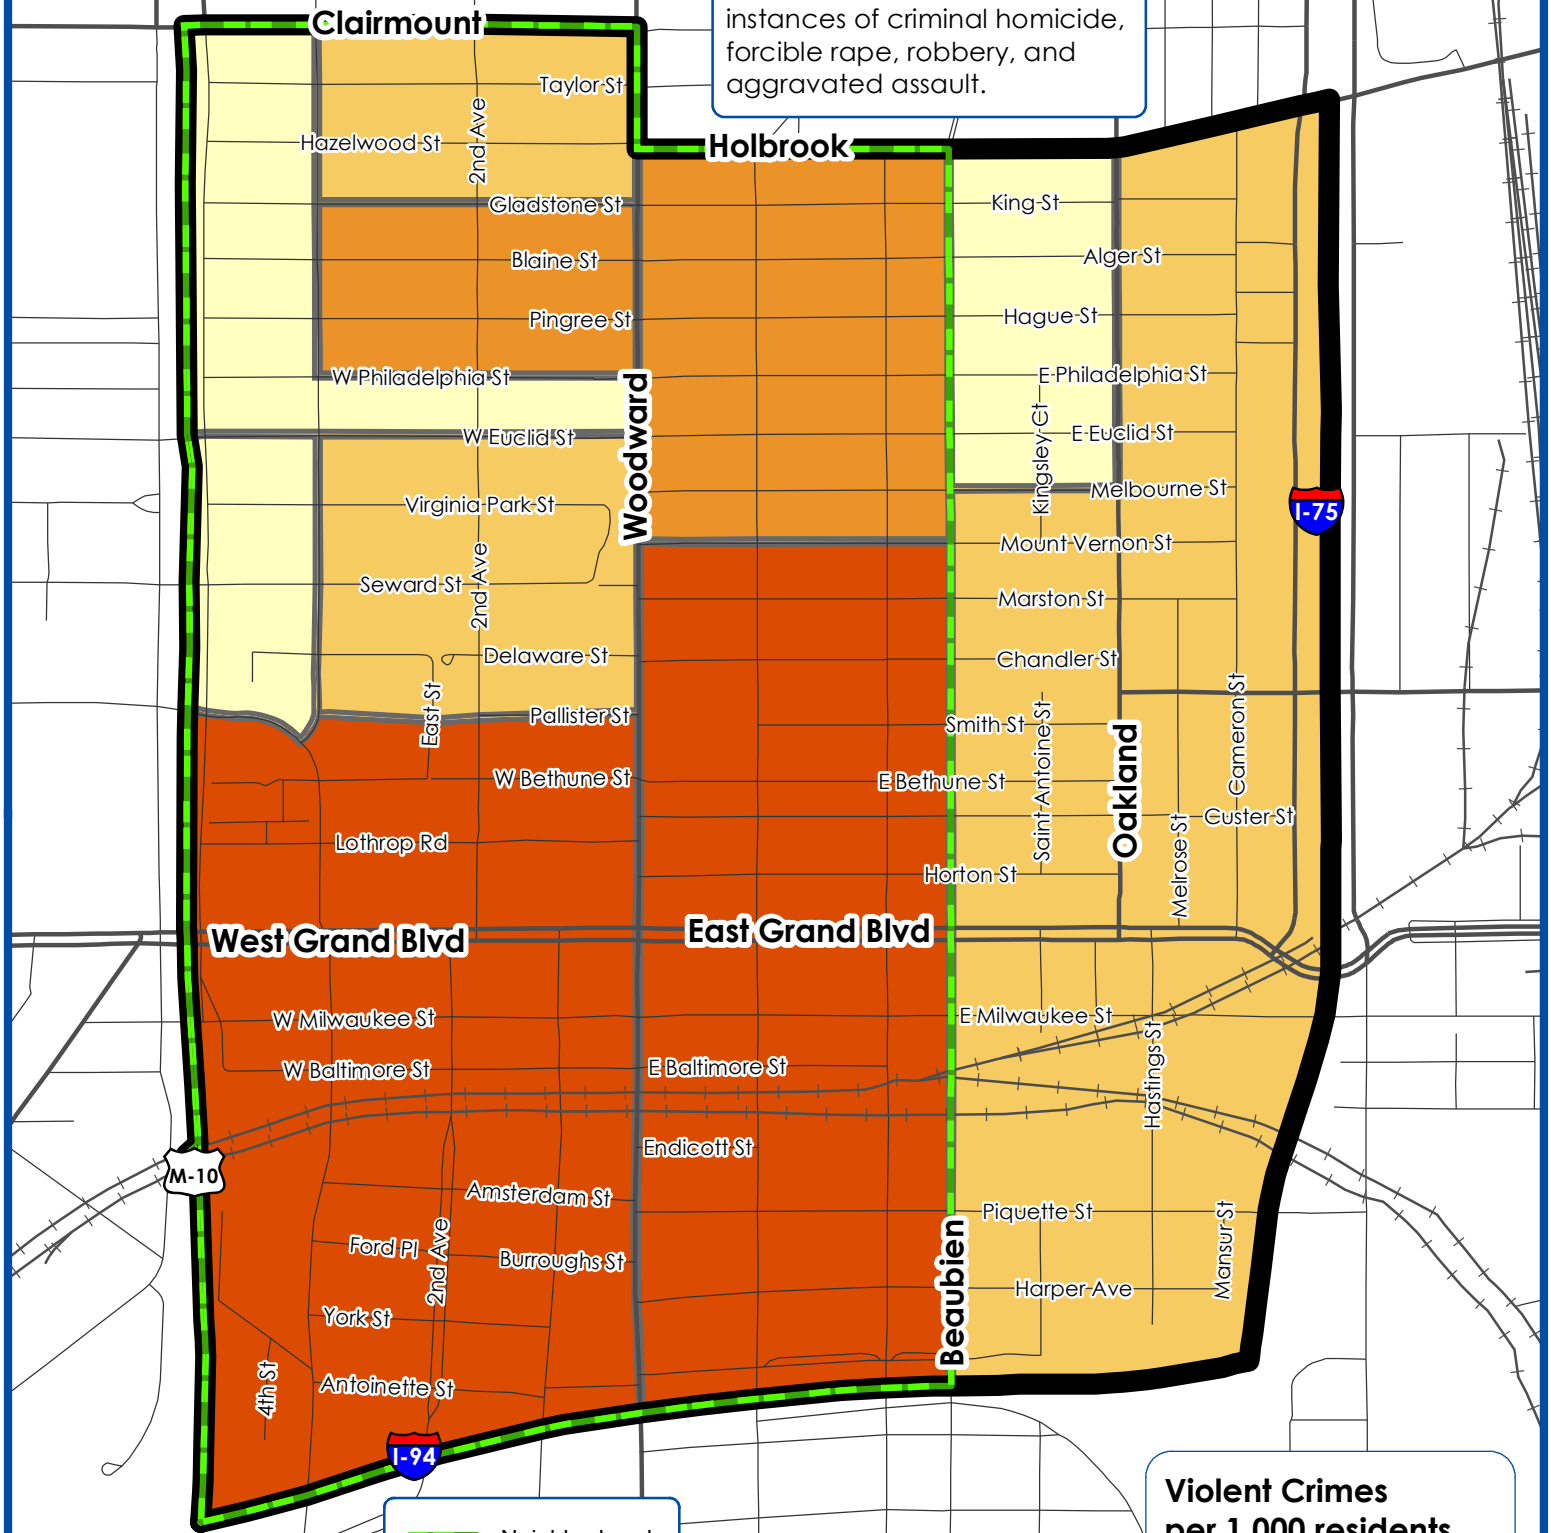

# Violent Crime Rate, by Census Block Group (2010)

Grand/Woodward, Detroit, MI

The violent crime rate includes instances of criminal homicide, forcible rape, robbery, and aggravated assault.

- Neighborhood
- Study Area

### Violent Crimes per 1,000 residents

- 14.6 - 21.0
- 21.1 - 27.1
- 27.2 - 44.5
- 44.6 - 84.4
- 5 or fewer offenses

Sources: Detroit Police Department 2010; US Census 2010; Data Driven Detroit