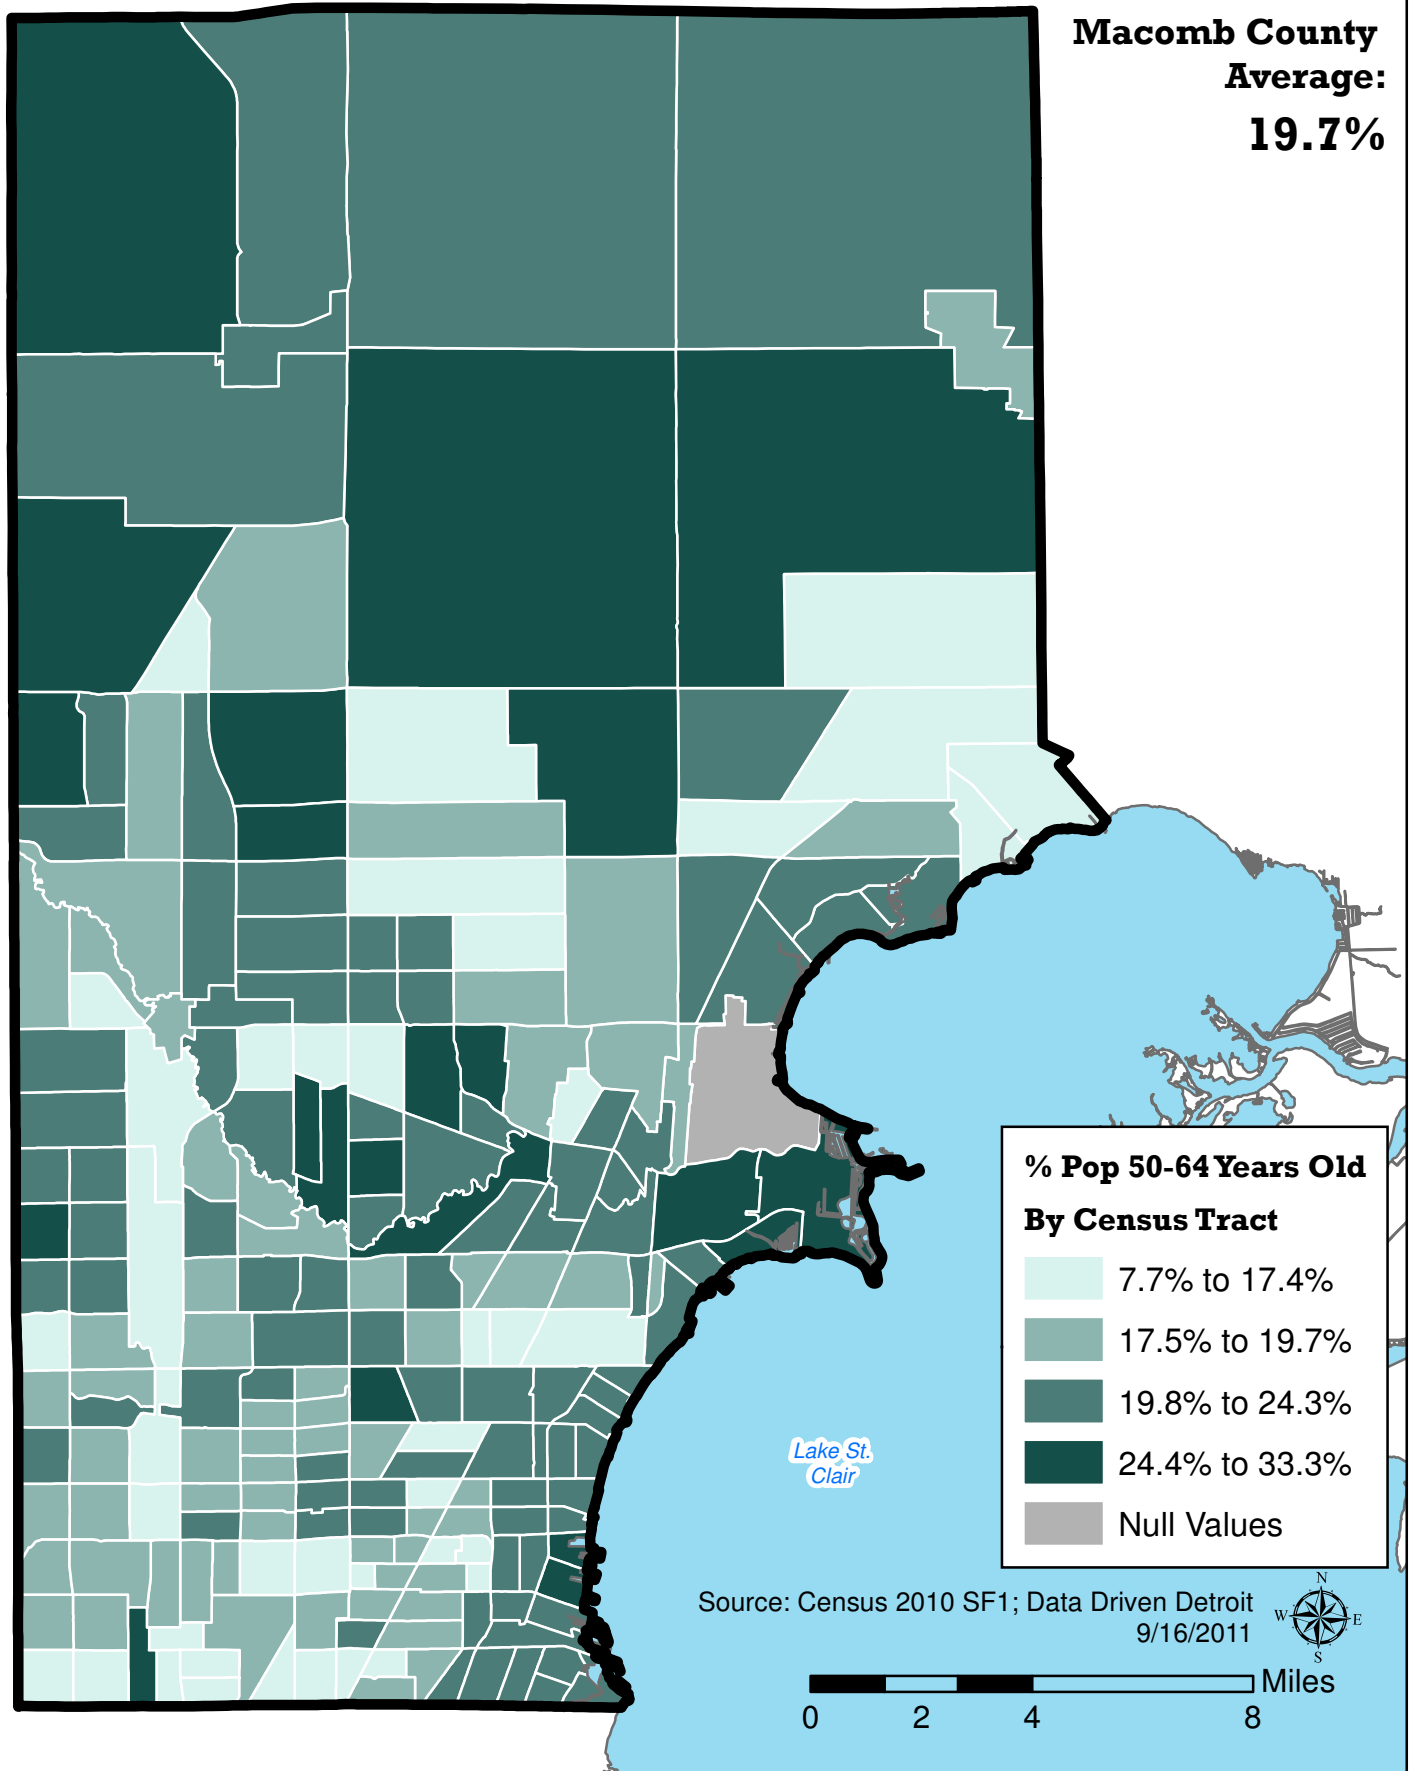

**Percent of Population Ages 50 to 64,
by Census Tract, 2010
Macomb County, Michigan**

**Macomb County
Average:
19.7%**

**% Pop 50-64 Years Old
By Census Tract**

- 7.7% to 17.4%
- 17.5% to 19.7%
- 19.8% to 24.3%
- 24.4% to 33.3%
- Null Values

Source: Census 2010 SF1; Data Driven Detroit
9/16/2011