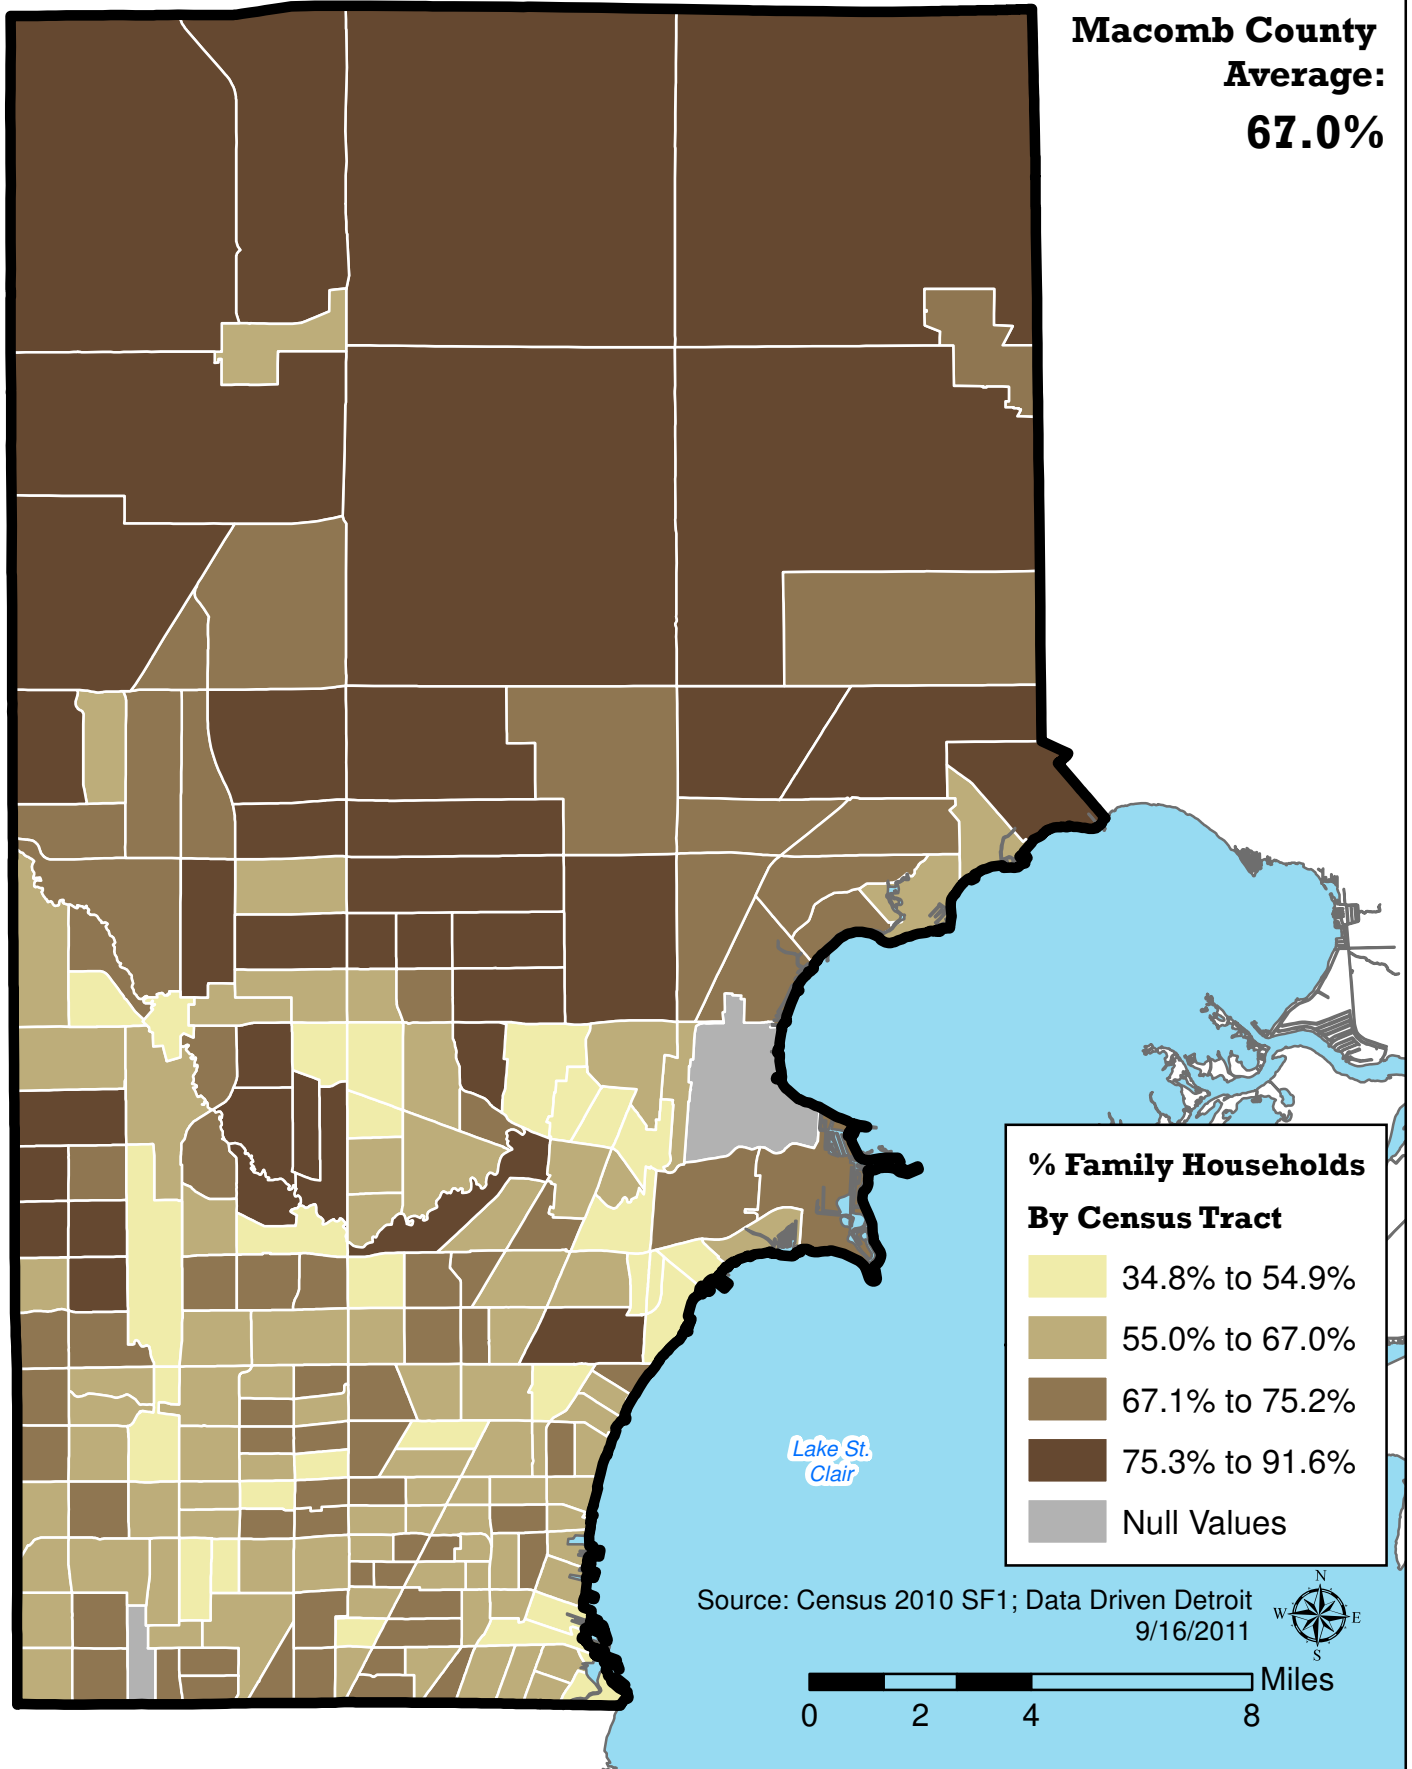

**Family Households as Percent of Total Households,  
by Census Tract, 2010  
Macomb County, Michigan**

**Macomb County  
Average:  
67.0%**

Source: Census 2010 SF1; Data Driven Detroit  
9/16/2011

0 2 4 8 Miles