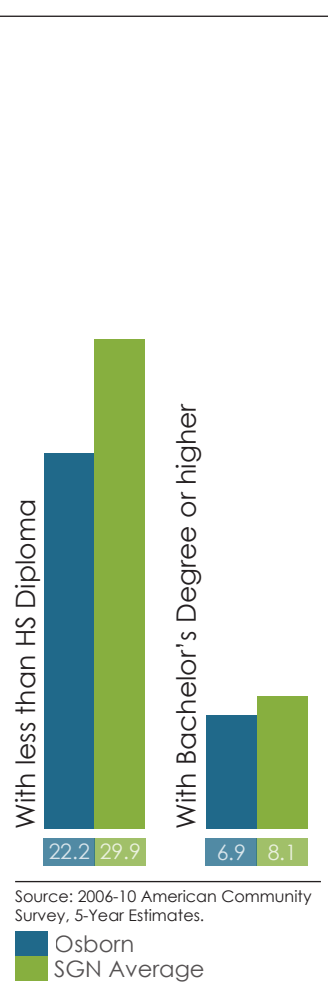

## Good Neighborhoods

### Community Profile

Osborn

Street Level Map  
with inset of Detroit & SGNs

Educational Attainment  
Percent of population 25+ years

Race & Ethnicity of Children  
Percent of population 0 - 18 years

**Population in Osborn :**  
Total Population : 27,166  
Population 0 - 18 : 9,117