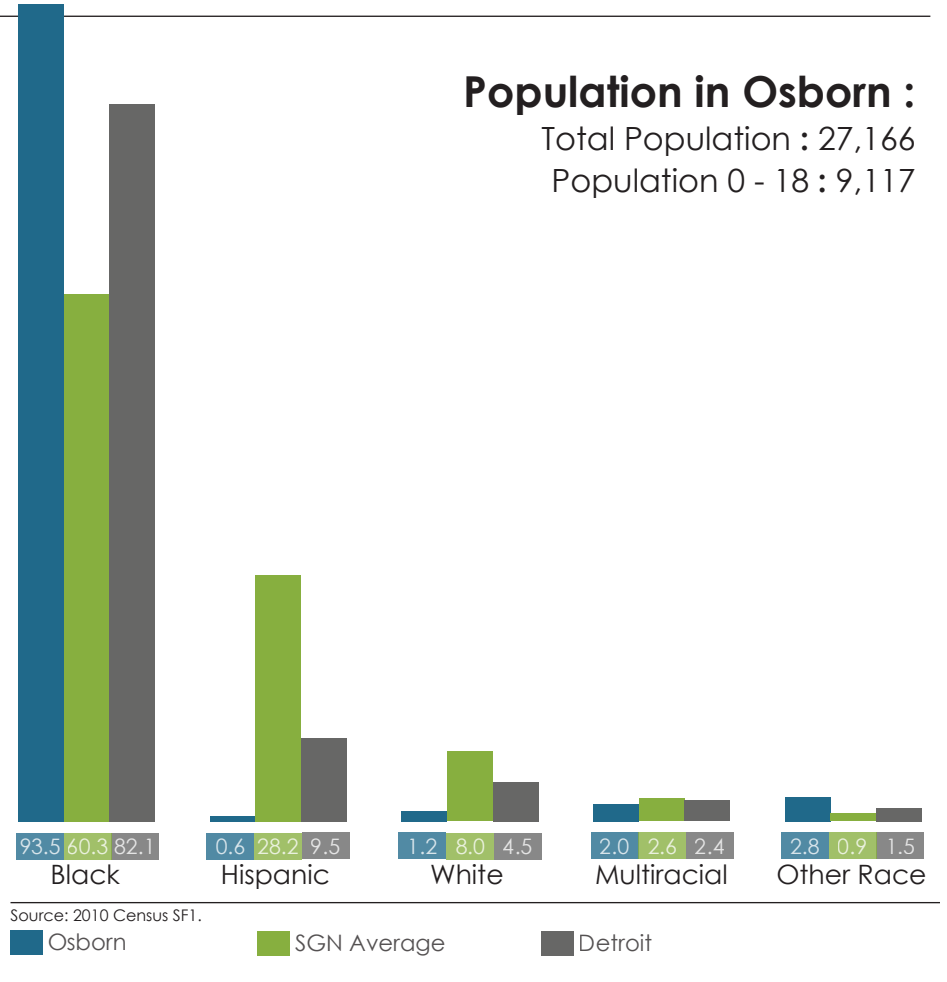

### Community Profile

Osborn

Street Level Map  
with inset of Detroit & SGNs

Educational Attainment  
Percent of population 25+ years

Race & Ethnicity of Children  
Percent of population 0 - 18 years

**Population in Osborn :**  
Total Population : 27,166  
Population 0 - 18 : 9,117