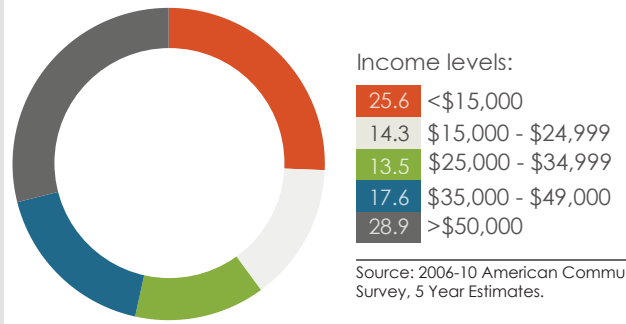

Skillman Good Neighborhoods Community Profile

Household Income Percent of households