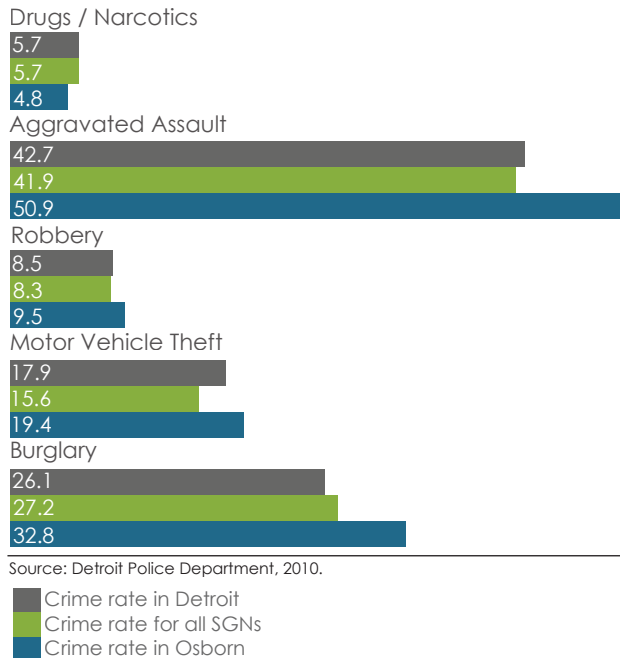

Crime Rates per 1,000 residents