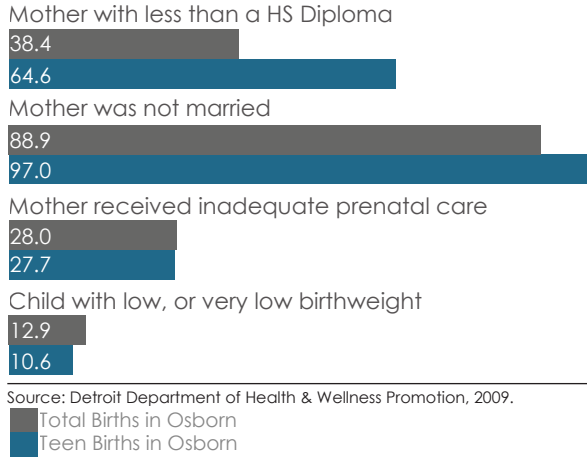

Maternal & Infant Percent in 2009