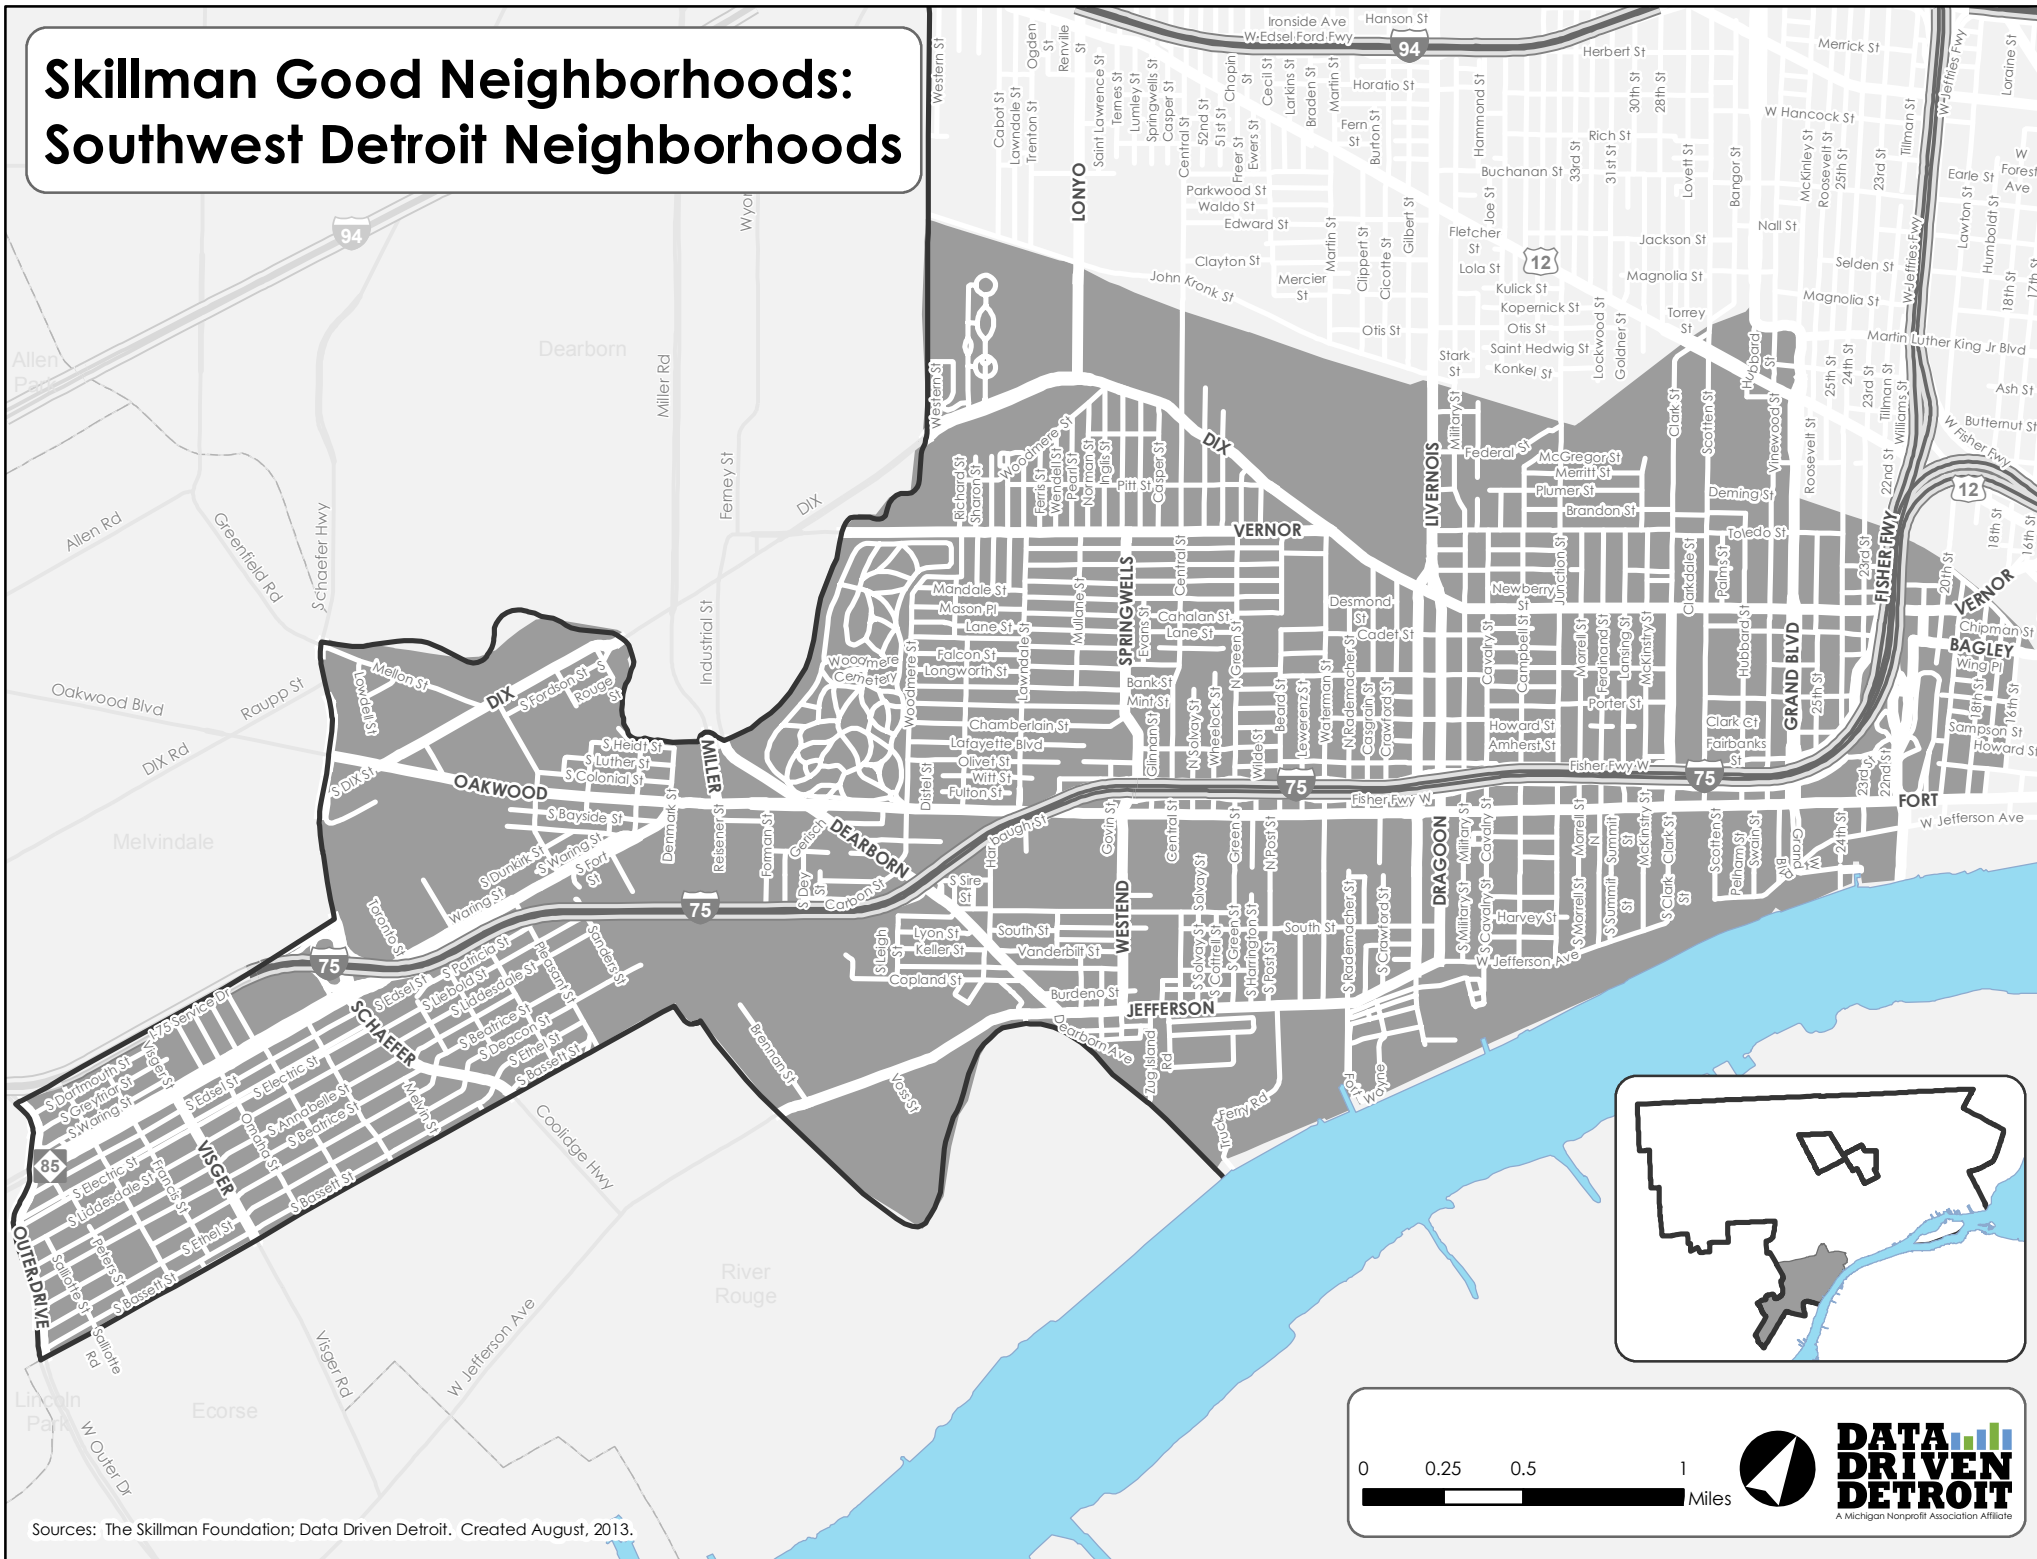

Skillman Good Neighborhoods: Southwest Detroit Neighborhoods

Sources: The Skillman Foundation; Data Driven Detroit. Created August, 2013.

0 0.25 0.5 1 Miles

DATA DRIVEN DETROIT
A Michigan Nonprofit Association Affiliate