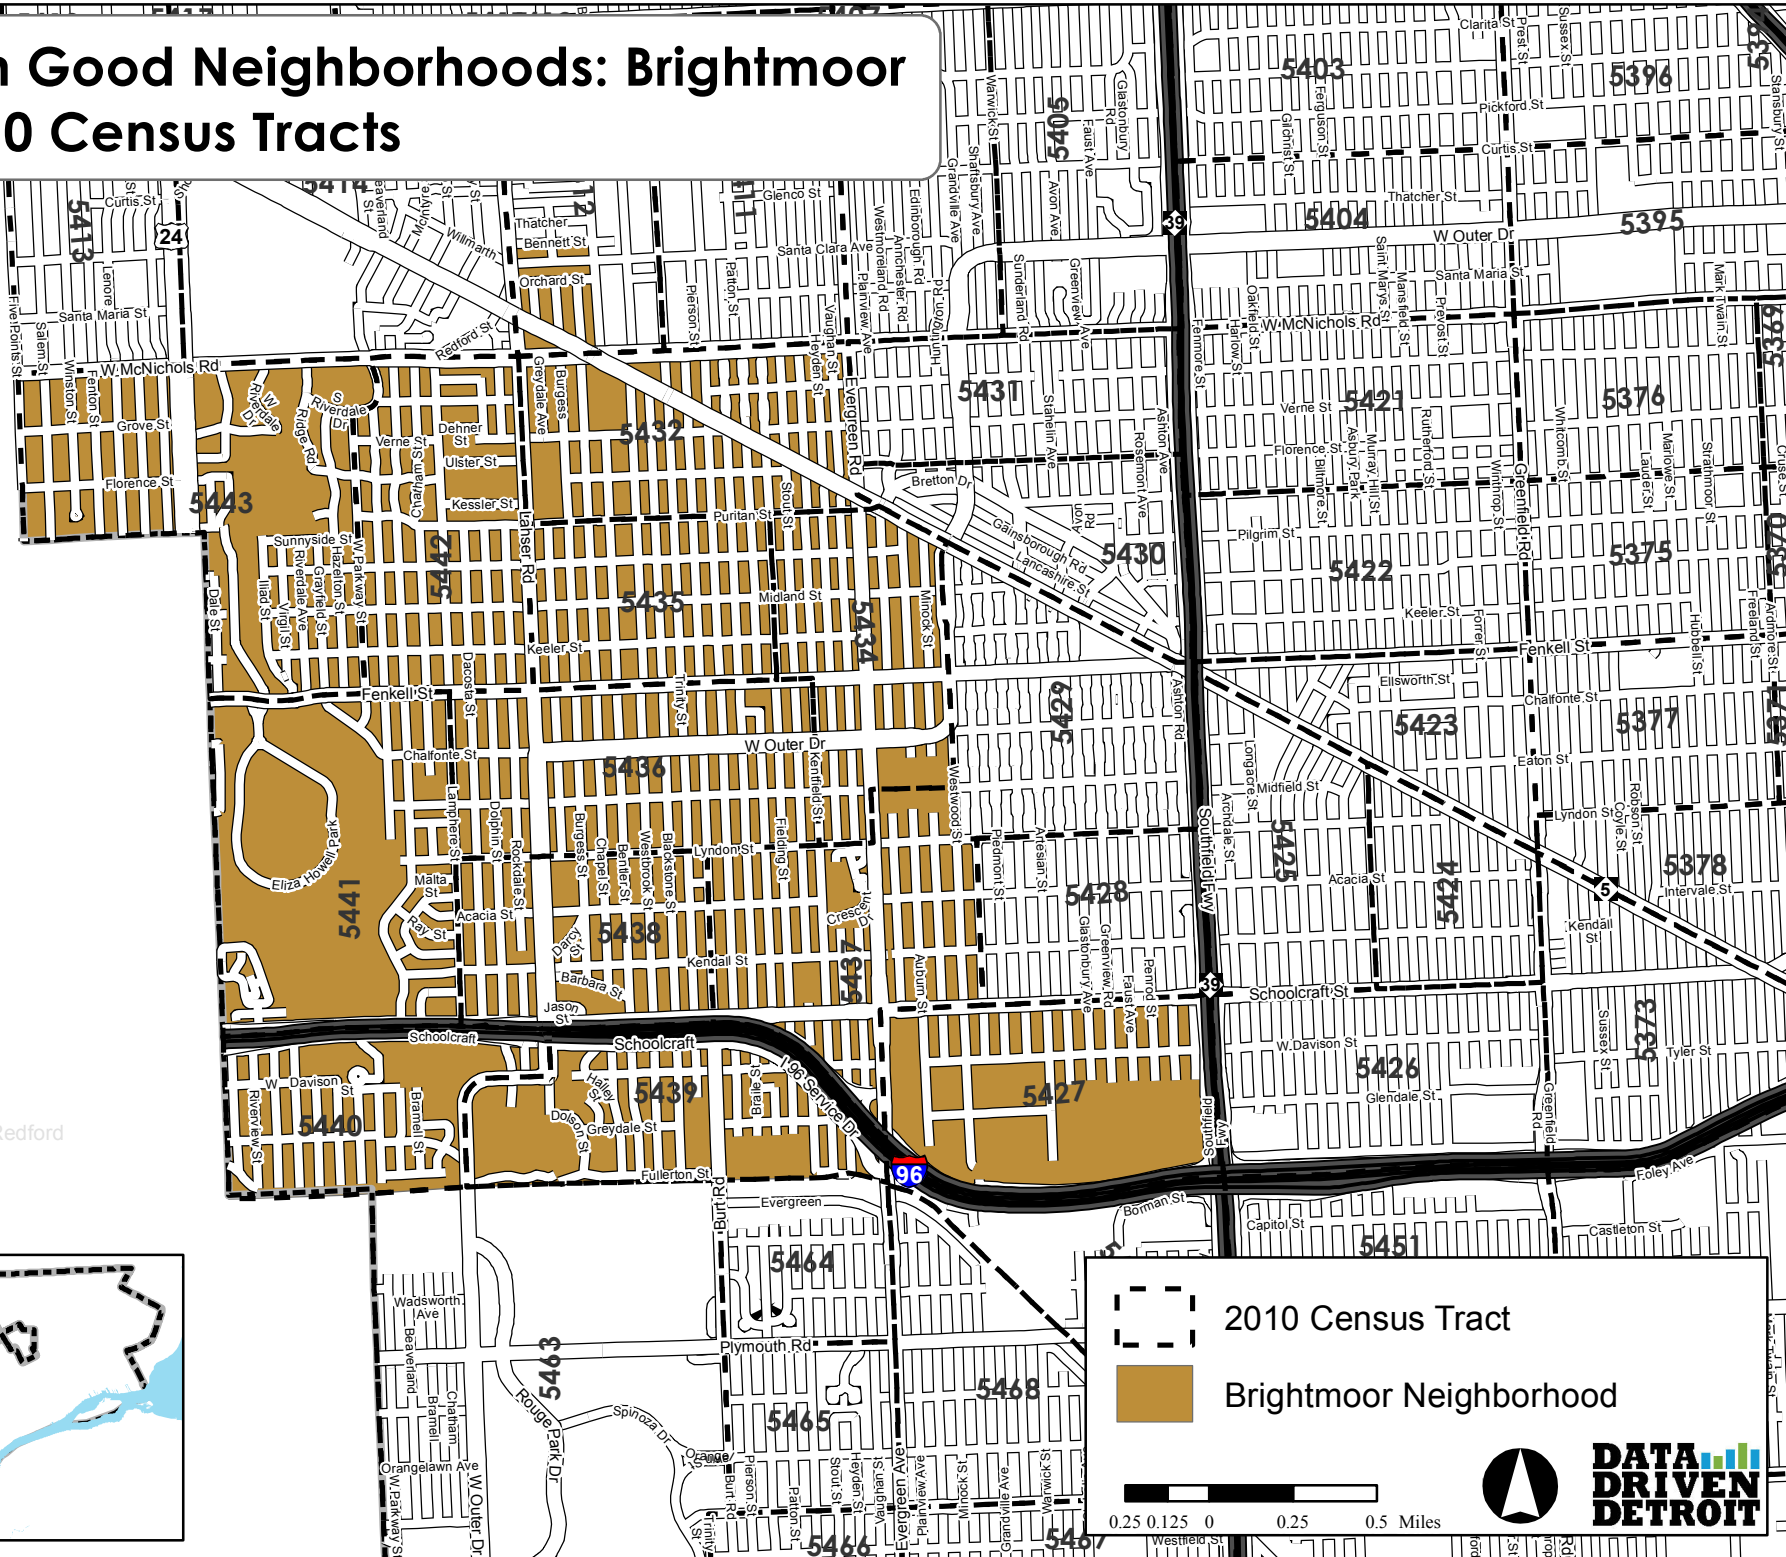

Skillman Good Neighborhoods: Brightmoor and 2010 Census Tracts

2010 Census Tract
 Brightmoor Neighborhood

0.25 0.125 0 0.25 0.5 Miles

DATA DRIVEN DETROIT