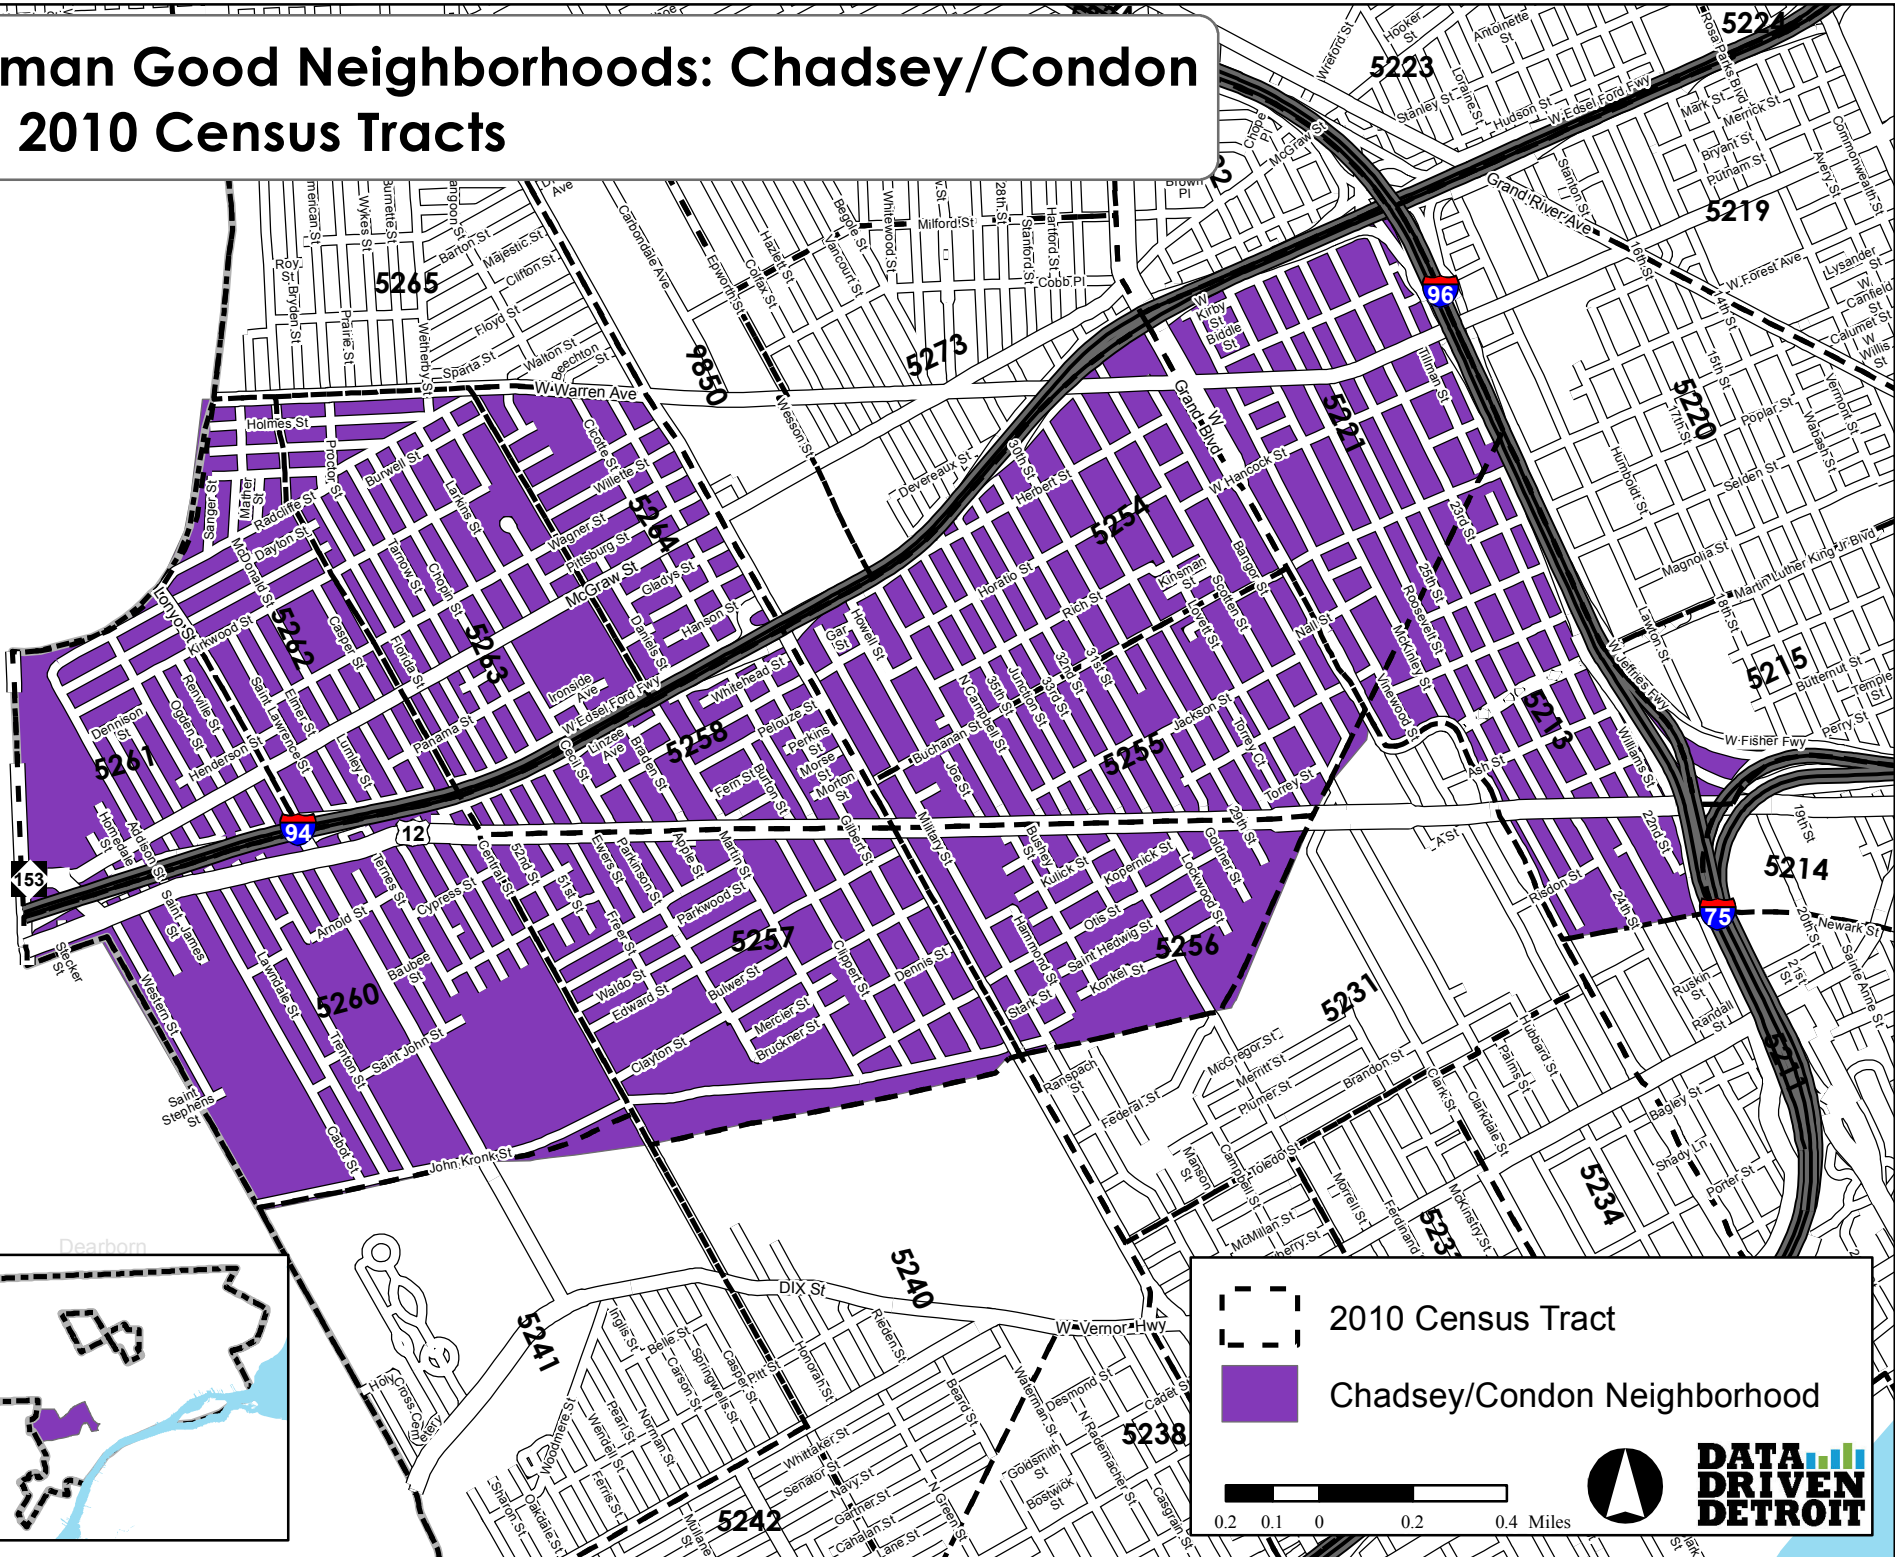

Skillman Good Neighborhoods: Chadsey/Condon and 2010 Census Tracts

2010 Census Tract
 Chadsey/Condon Neighborhood

0.2 0.1 0 0.2 0.4 Miles

DATA DRIVEN DETROIT