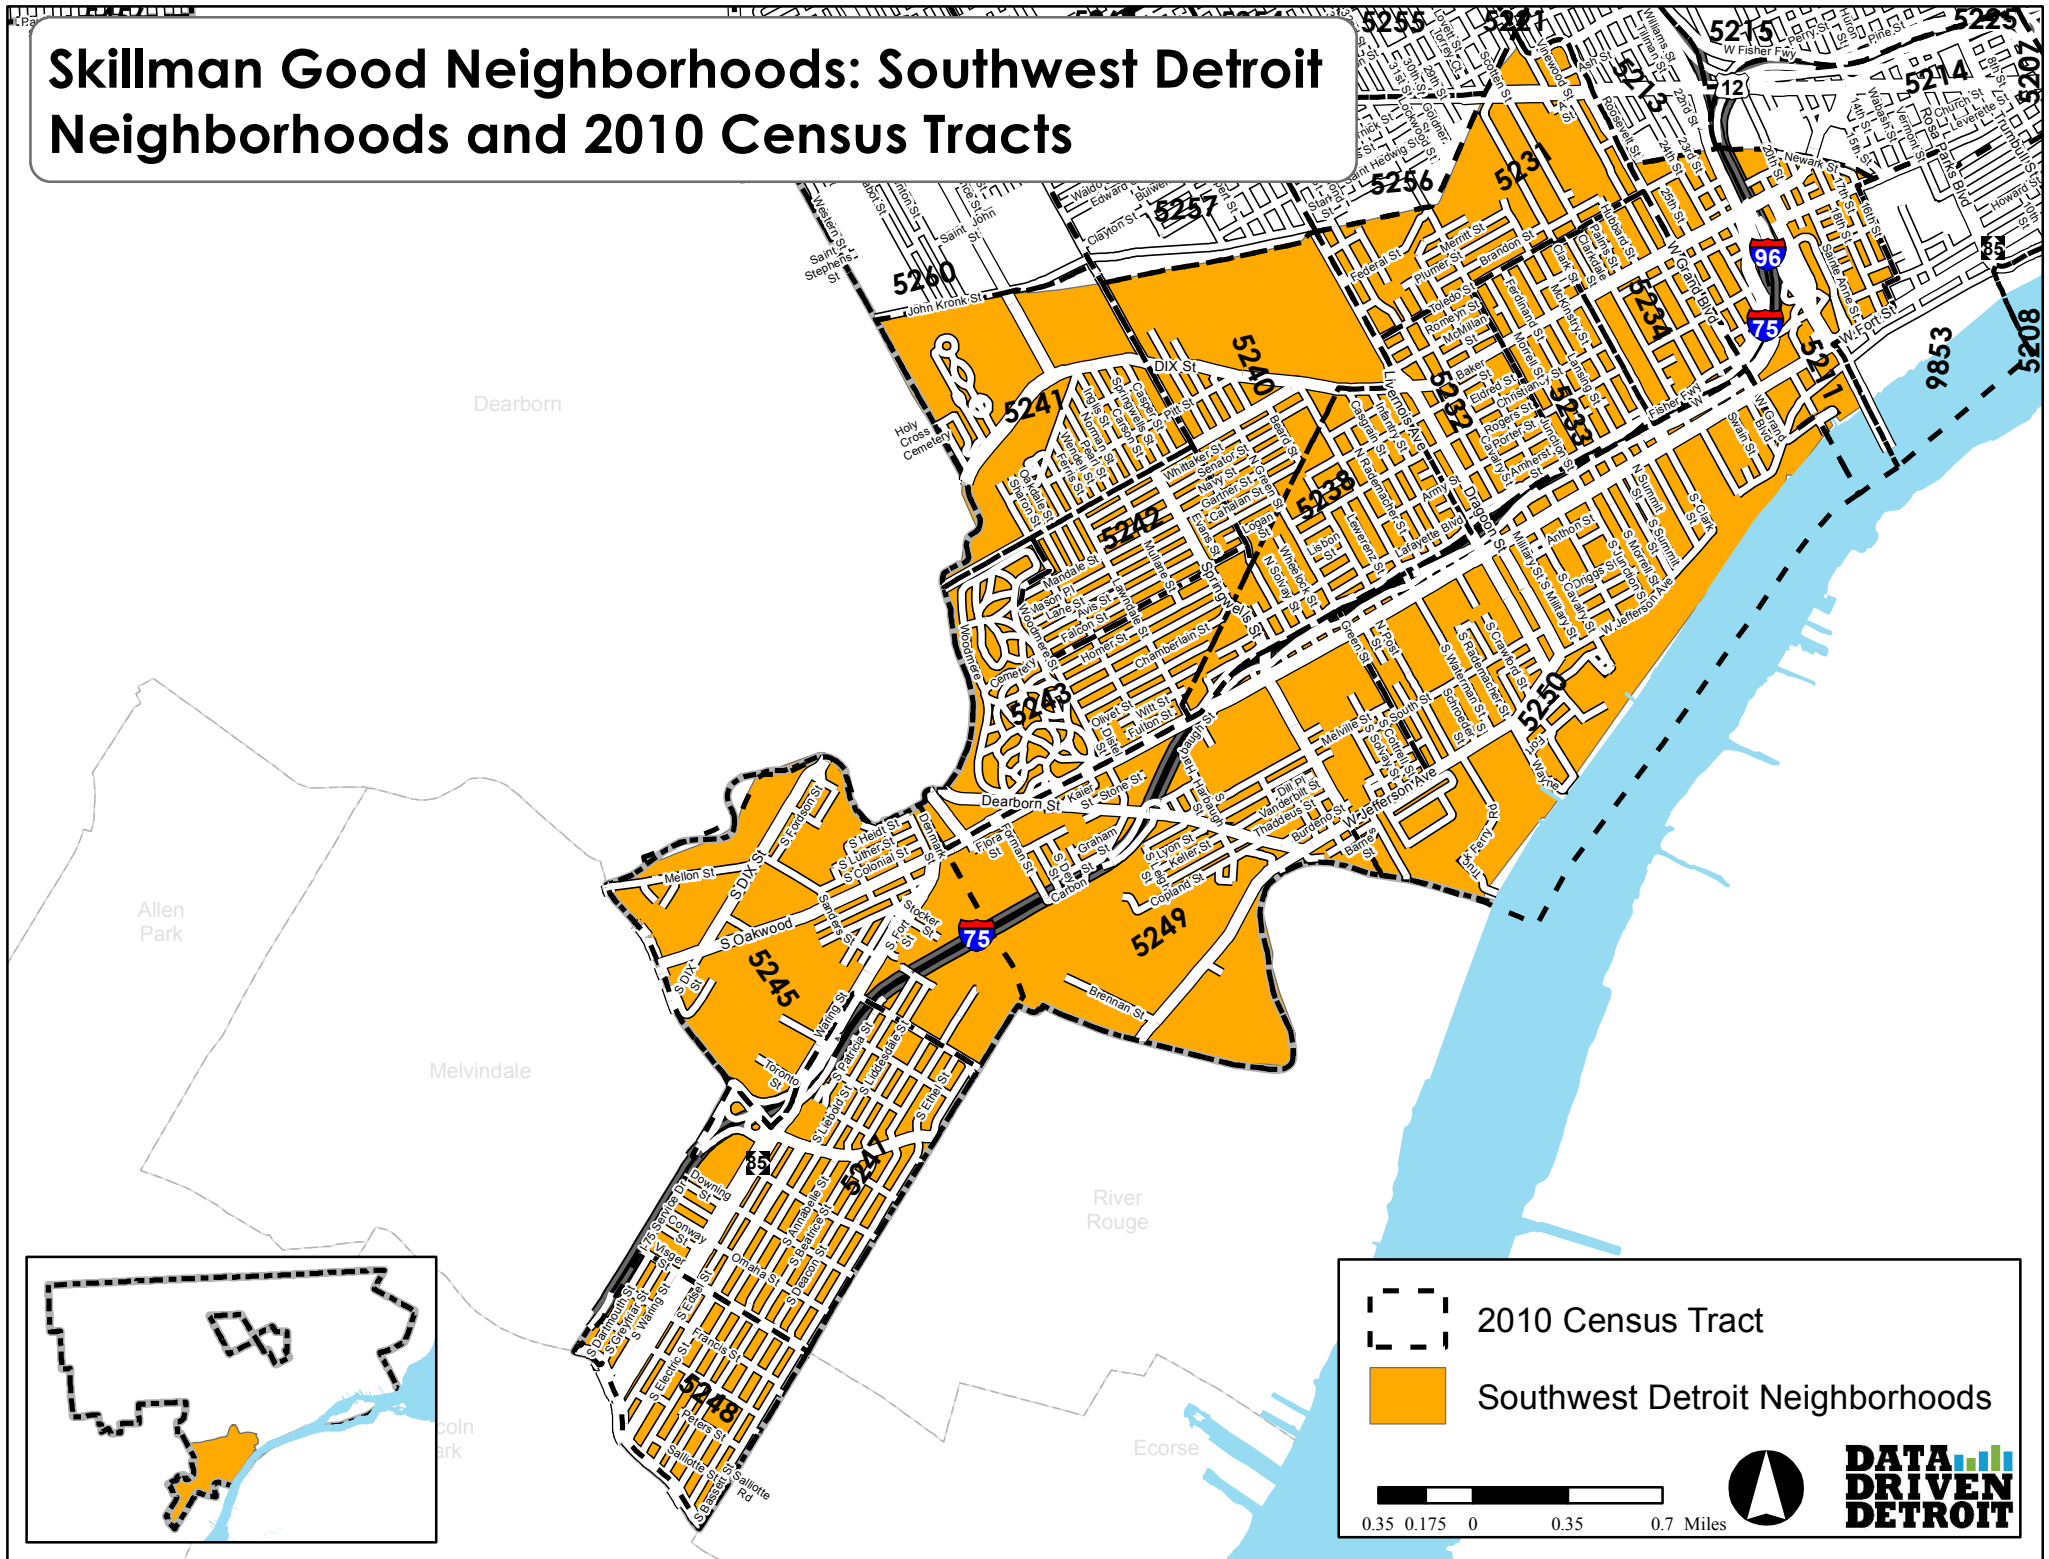

Skillman Good Neighborhoods: Southwest Detroit Neighborhoods and 2010 Census Tracts

Legend:

- 2010 Census Tract (dashed line)
- Southwest Detroit Neighborhoods (orange fill)

Scale: 0.35 0.175 0 0.35 0.7 Miles

DATA DRIVEN DETROIT