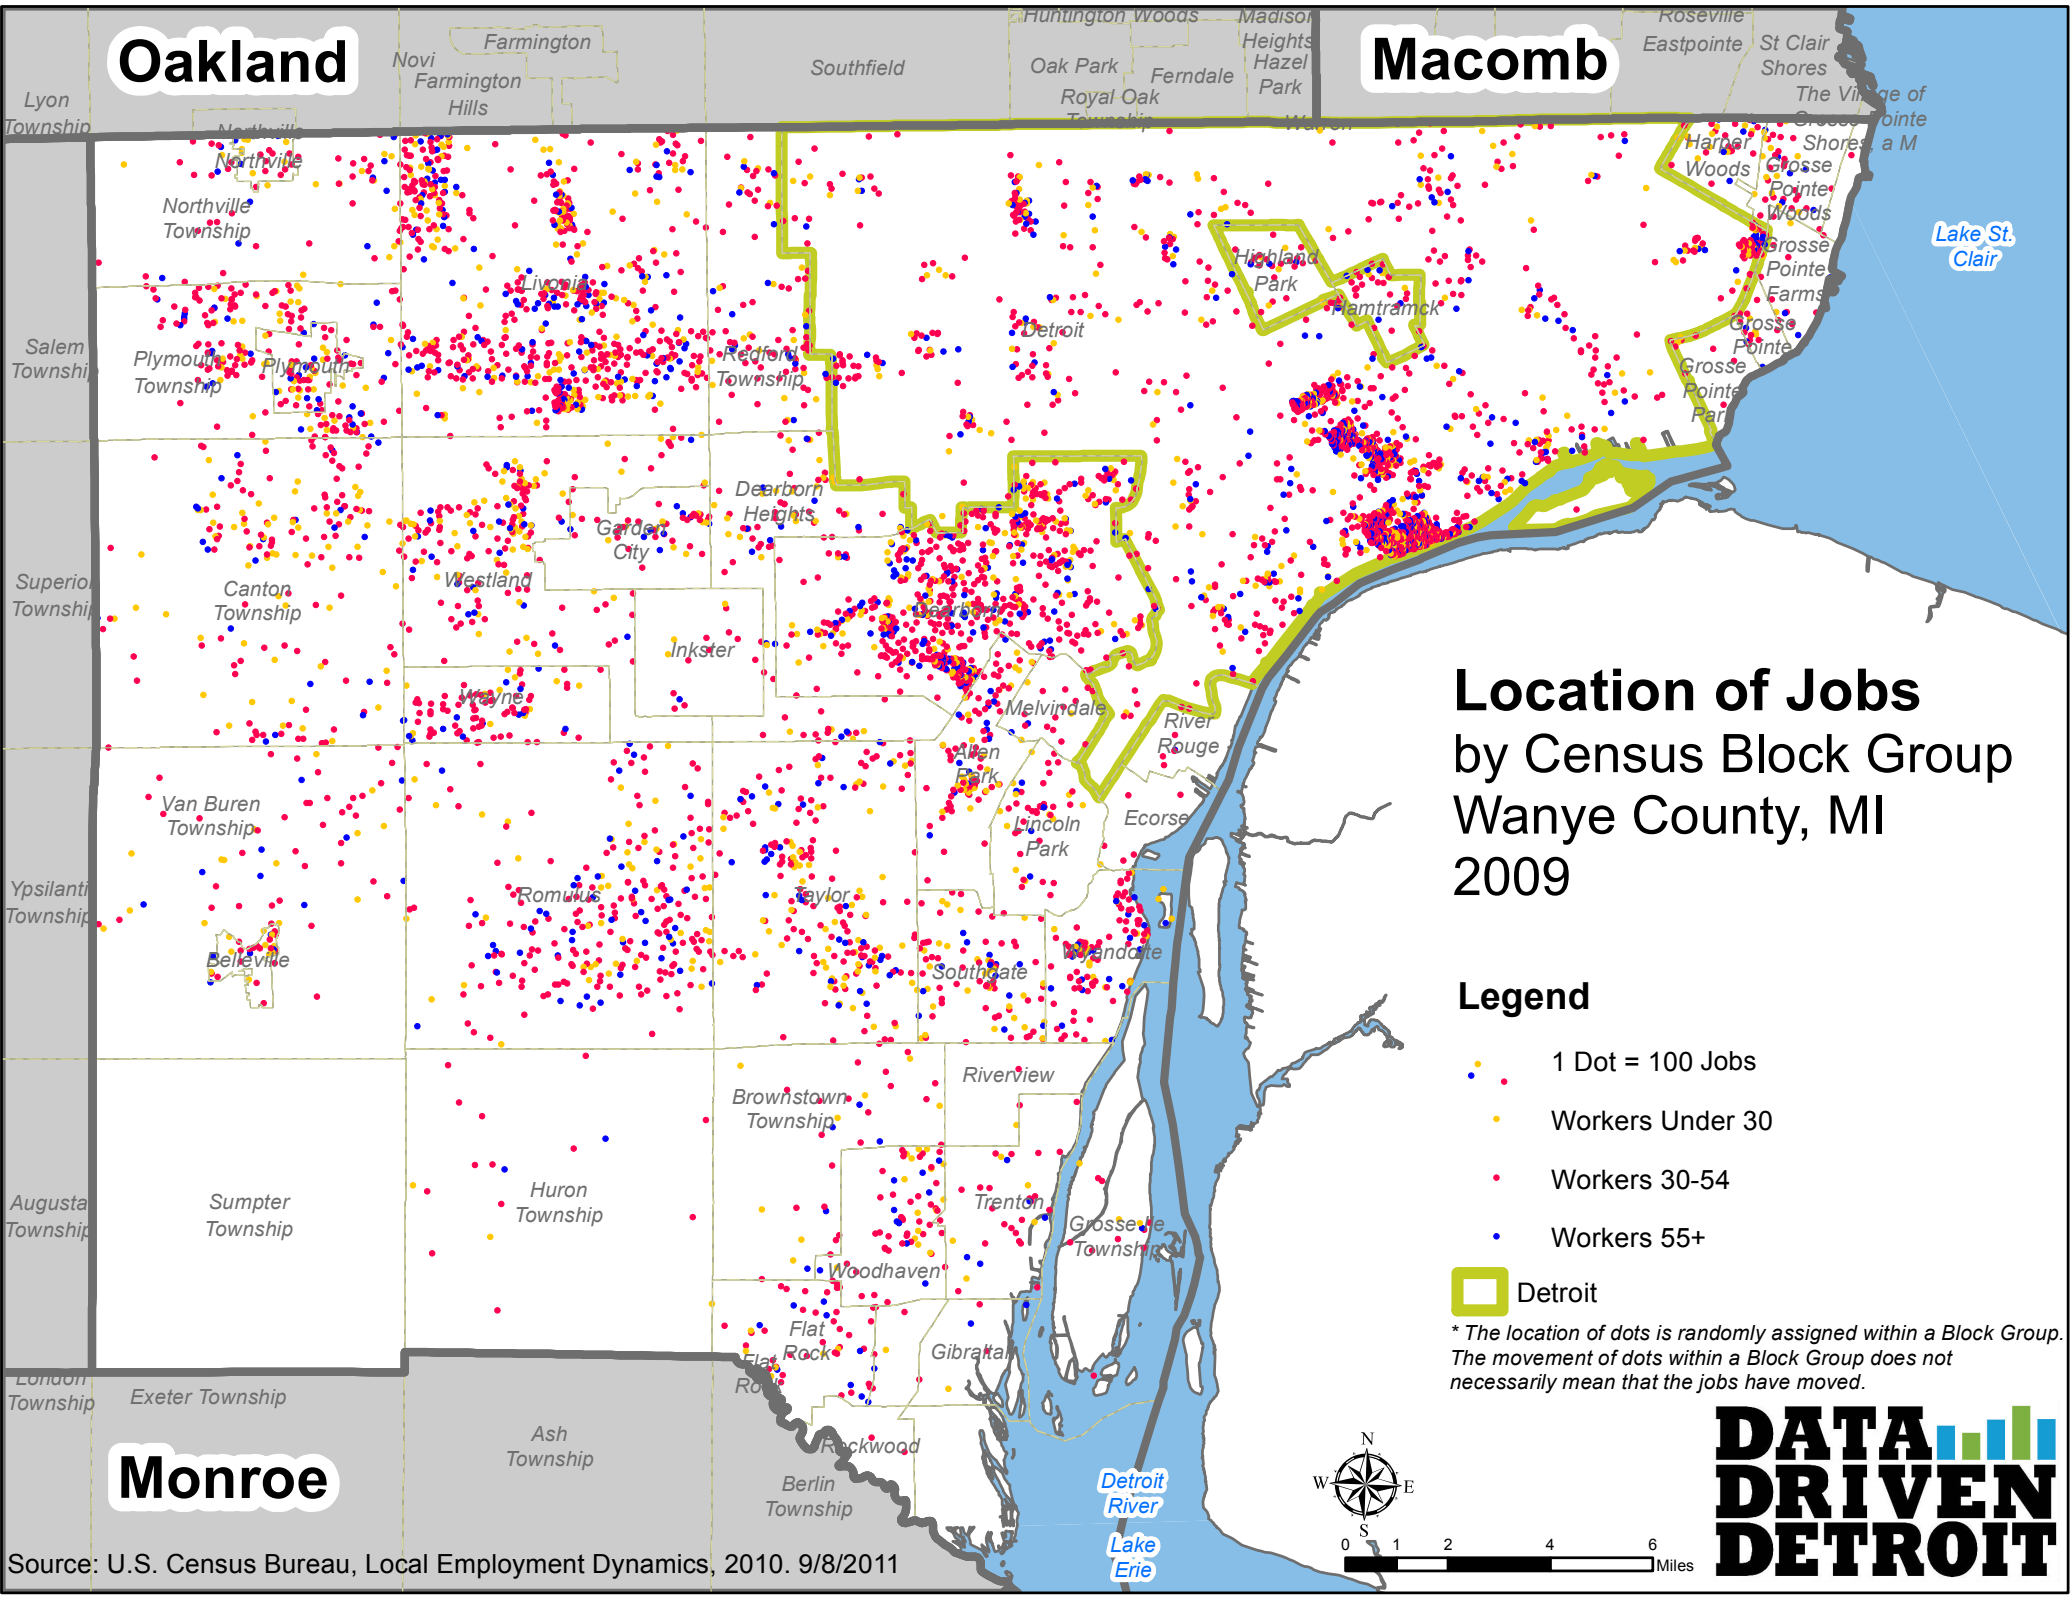

Oakland

Macomb

Monroe

Location of Jobs by Census Block Group Wayne County, MI 2009

Legend

- 1 Dot = 100 Jobs
- Workers Under 30
- Workers 30-54
- Workers 55+

Detroit

** The location of dots is randomly assigned within a Block Group. The movement of dots within a Block Group does not necessarily mean that the jobs have moved.*

DATA
DRIVEN
DETROIT